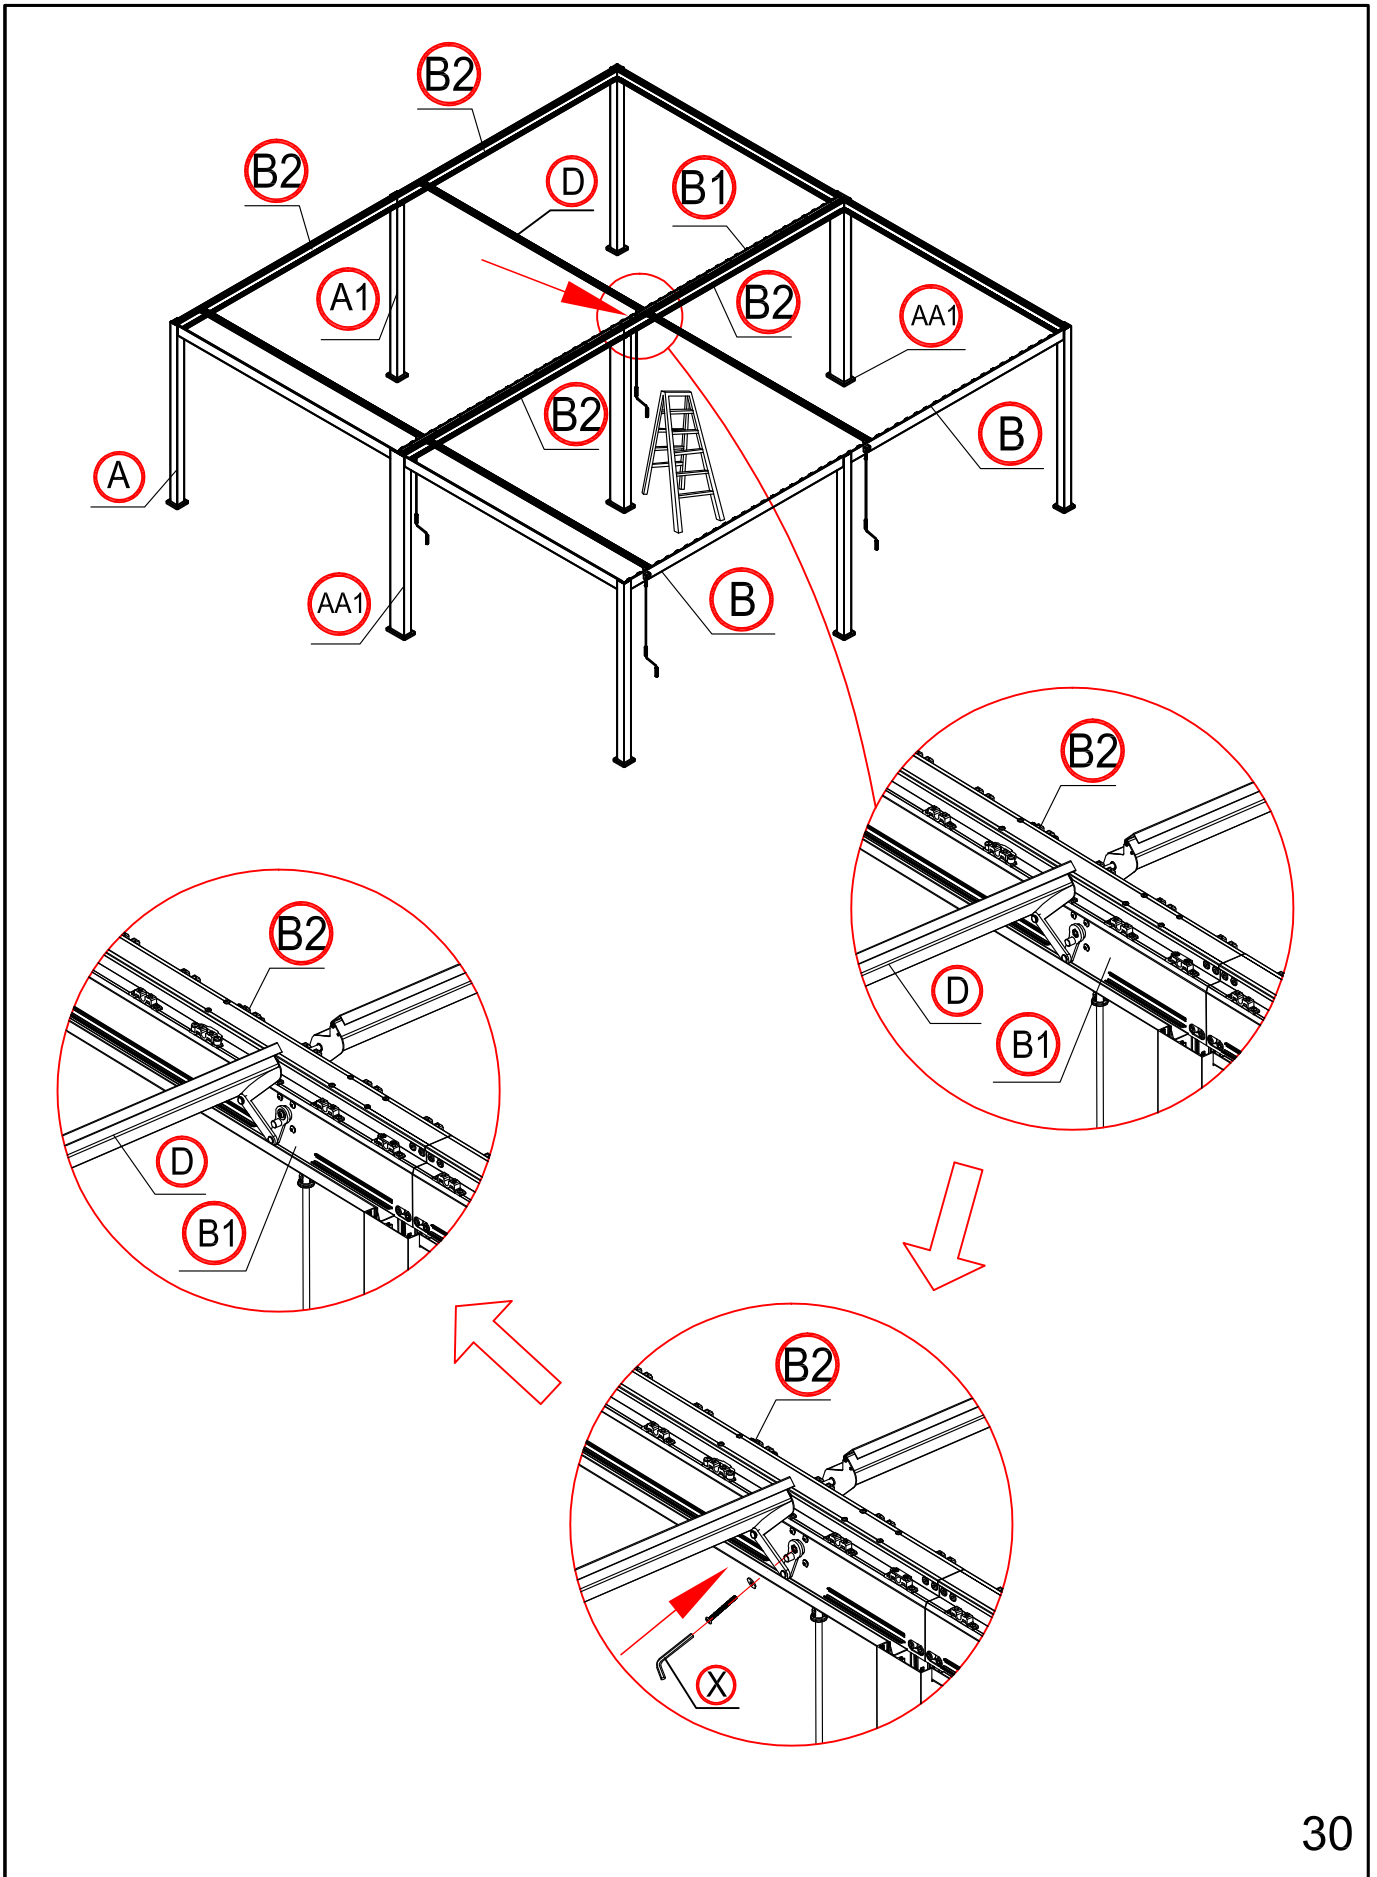

4

When assemble the beam and leg together, please loosen the screws fixing the flat irons first and then slide the flat irons into the corresponding slot on the leg.

9

F: 2 times
T: 36 times

4 times

Assemble the third slice to the left.

Assemble the third slice to the right.

Assemble the third slice to the left.

Assemble the third slice to the right.

92 times

Please install the eight shutters with hangers first.

Make the shutter as vertical.