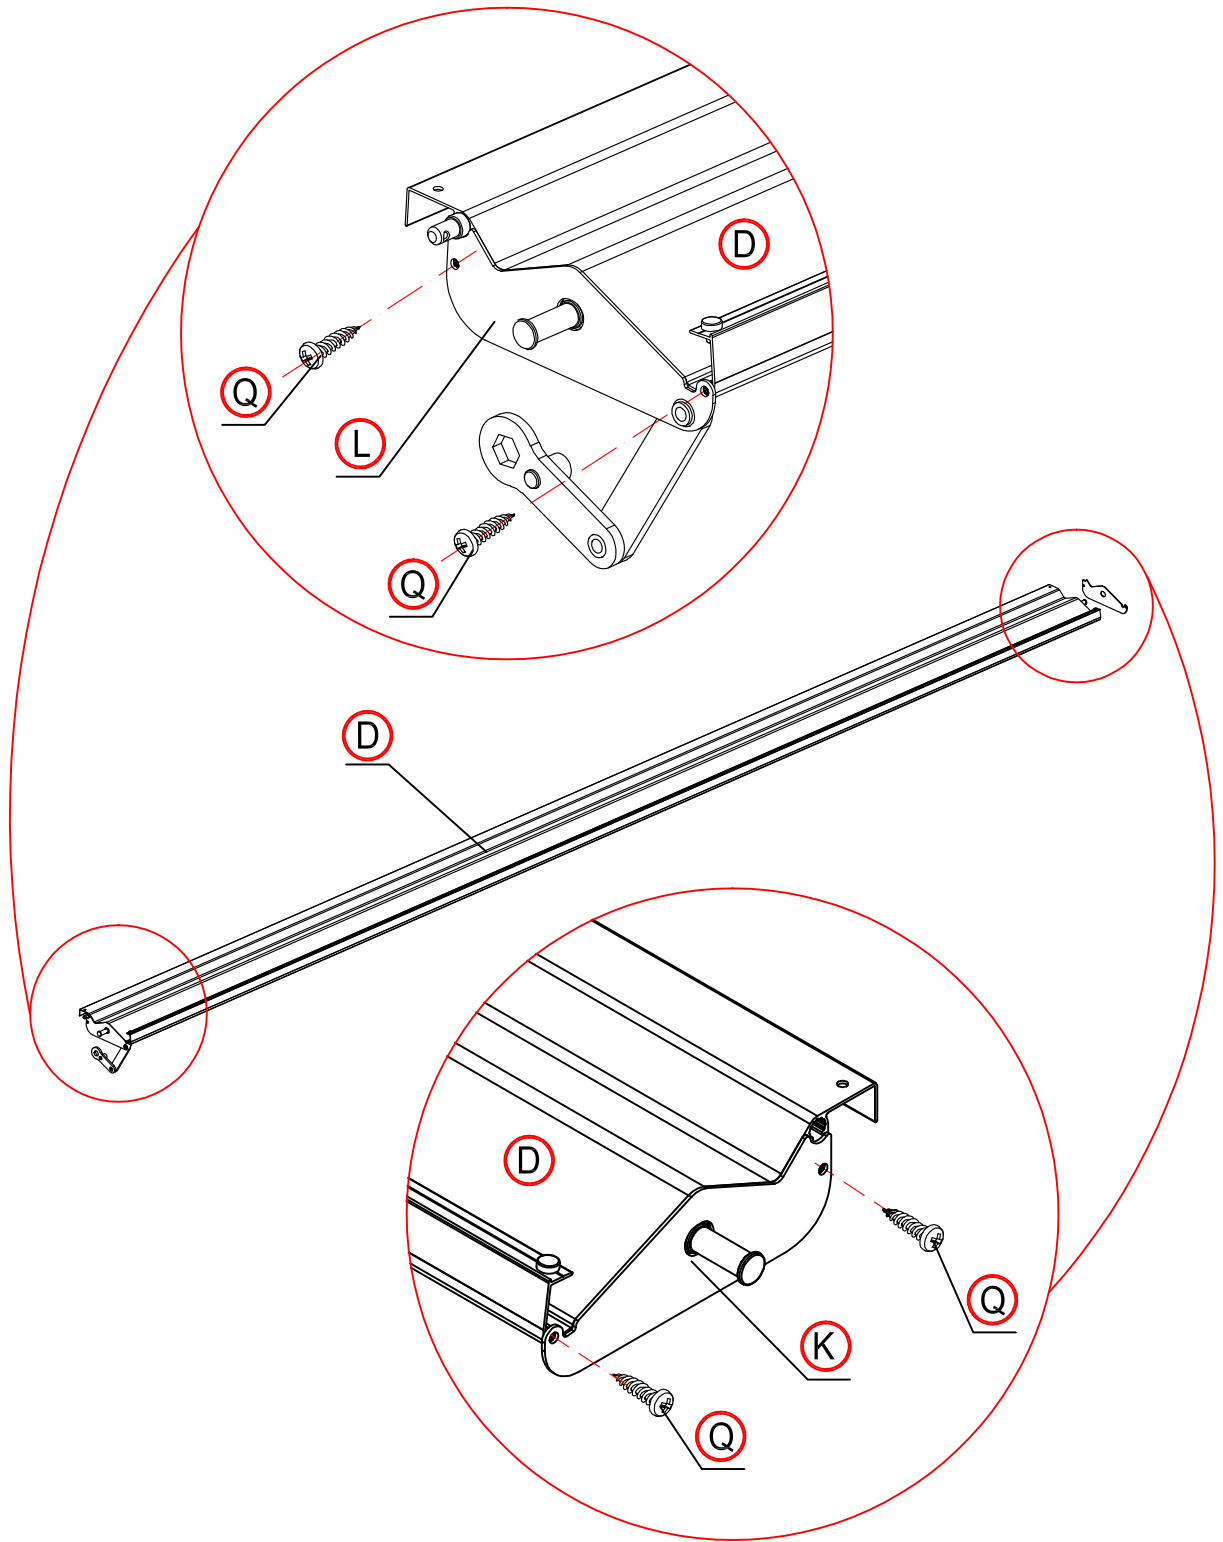

4

When assemble the beam and leg together, please loosen the screws fixing the flat irons first and then slide the flat irons into the corresponding slot on the leg.

9

F: 2 times
T: 36 times

4 times

Assemble the third slice to the left.