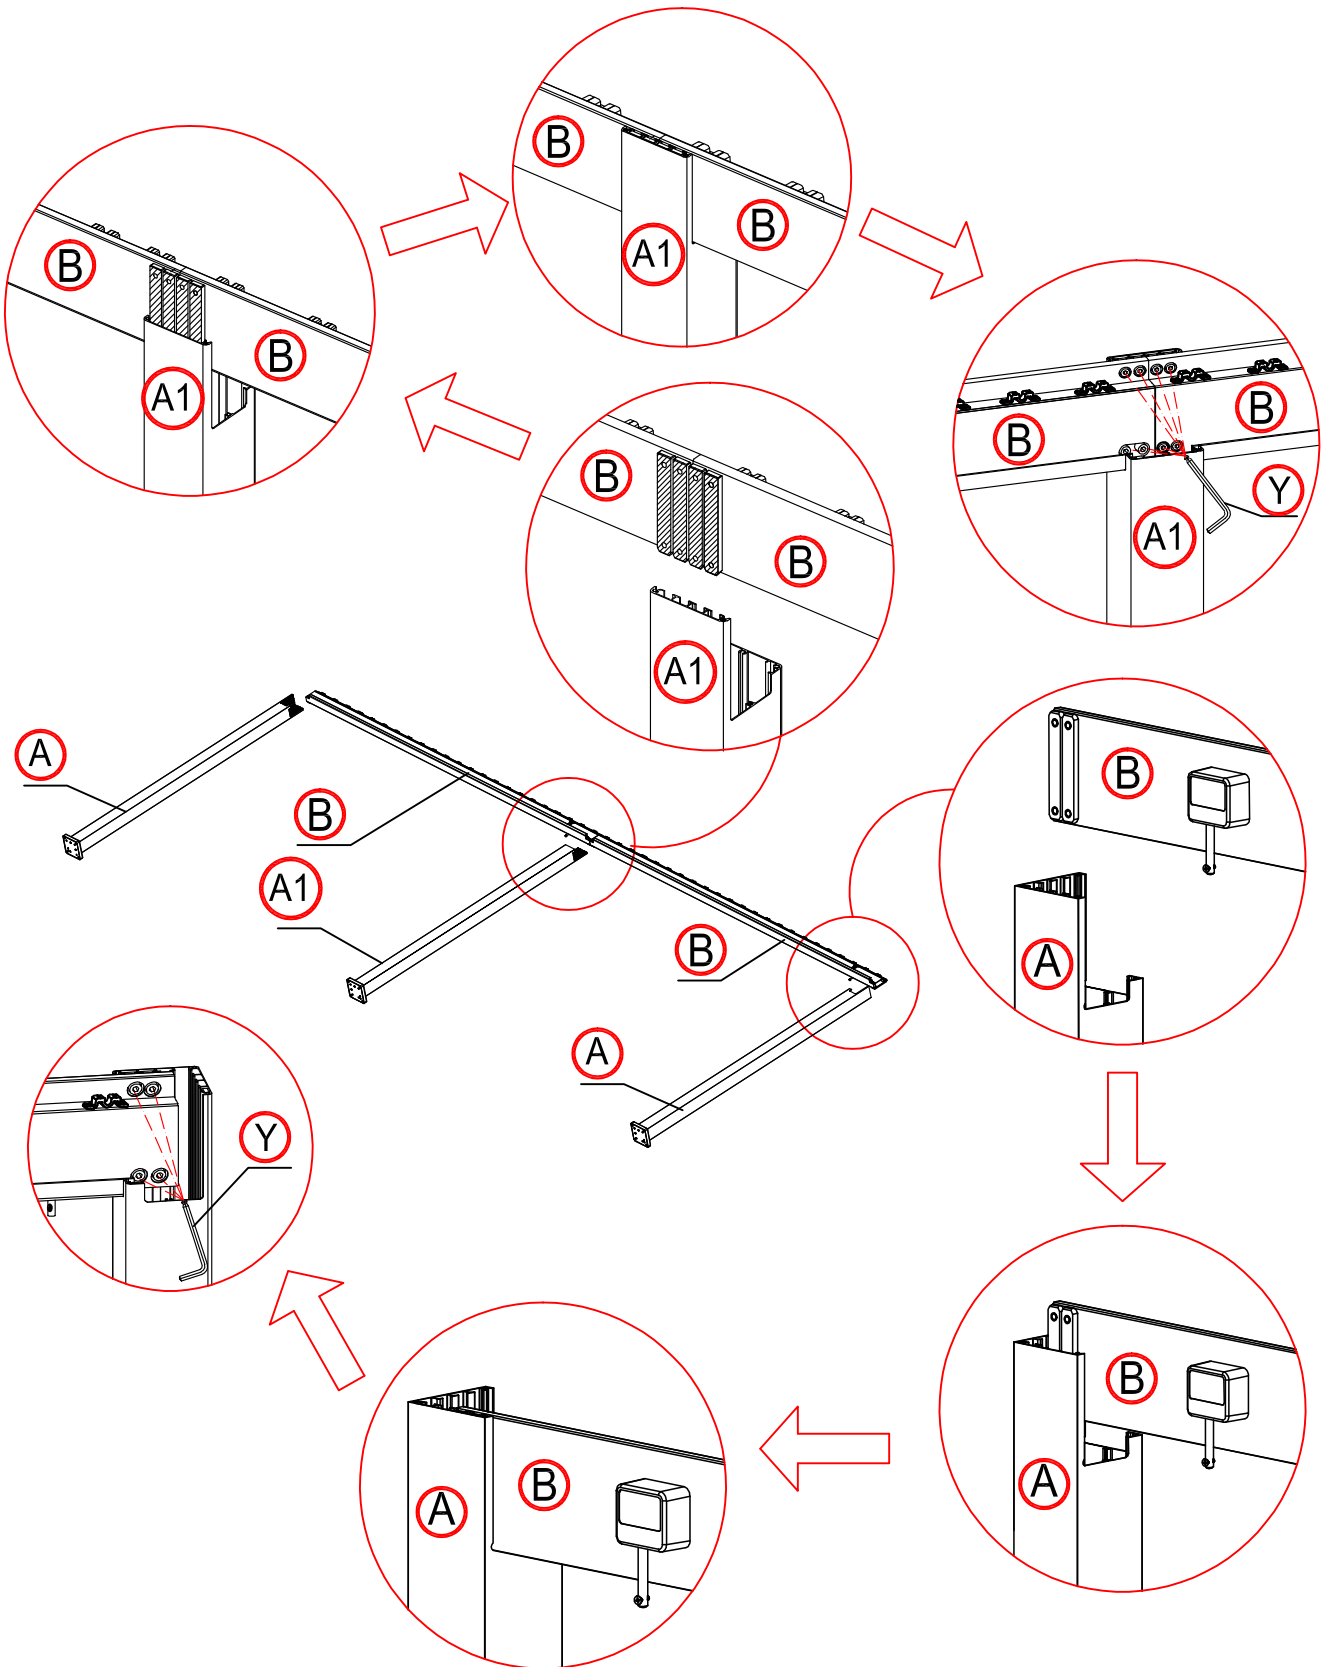

4

When assemble the beam and leg together, please loosen the screws fixing the flat irons first and then slide the flat irons into the corresponding slot on the leg.

9

F: 2 times
T: 36 times

4 times

Assemble the third slice to the left.