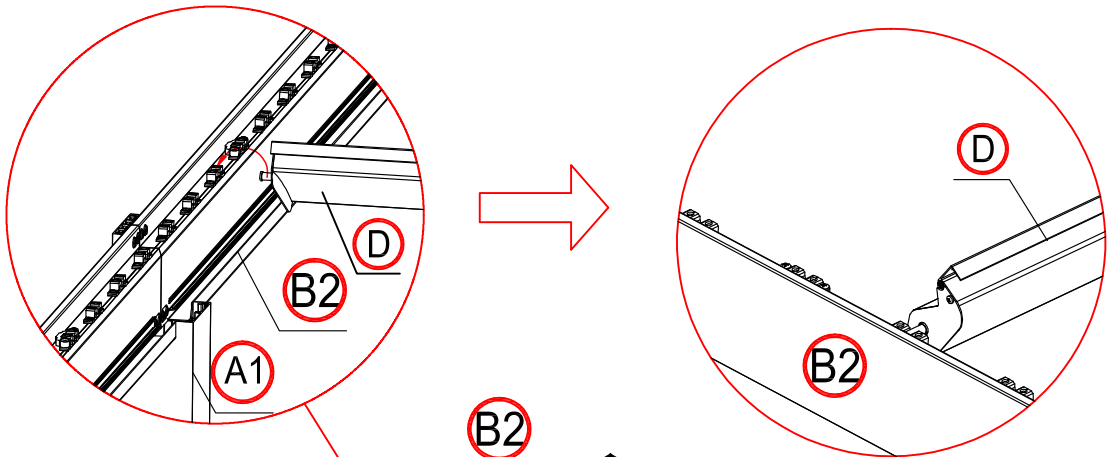

4

When assemble the beam and leg together, please loosen the screws fixing the flat irons first and then slide the flat irons into the corresponding slot on the leg.

9

F: 2 times
T: 36 times

4 times

Assemble the third slice to the left.

Assemble the third slice to the right.

Assemble the third slice to the left.

Assemble the third slice to the right.

92 times

Please install the eight shutters with hangers first.

Make the shutter as vertical.