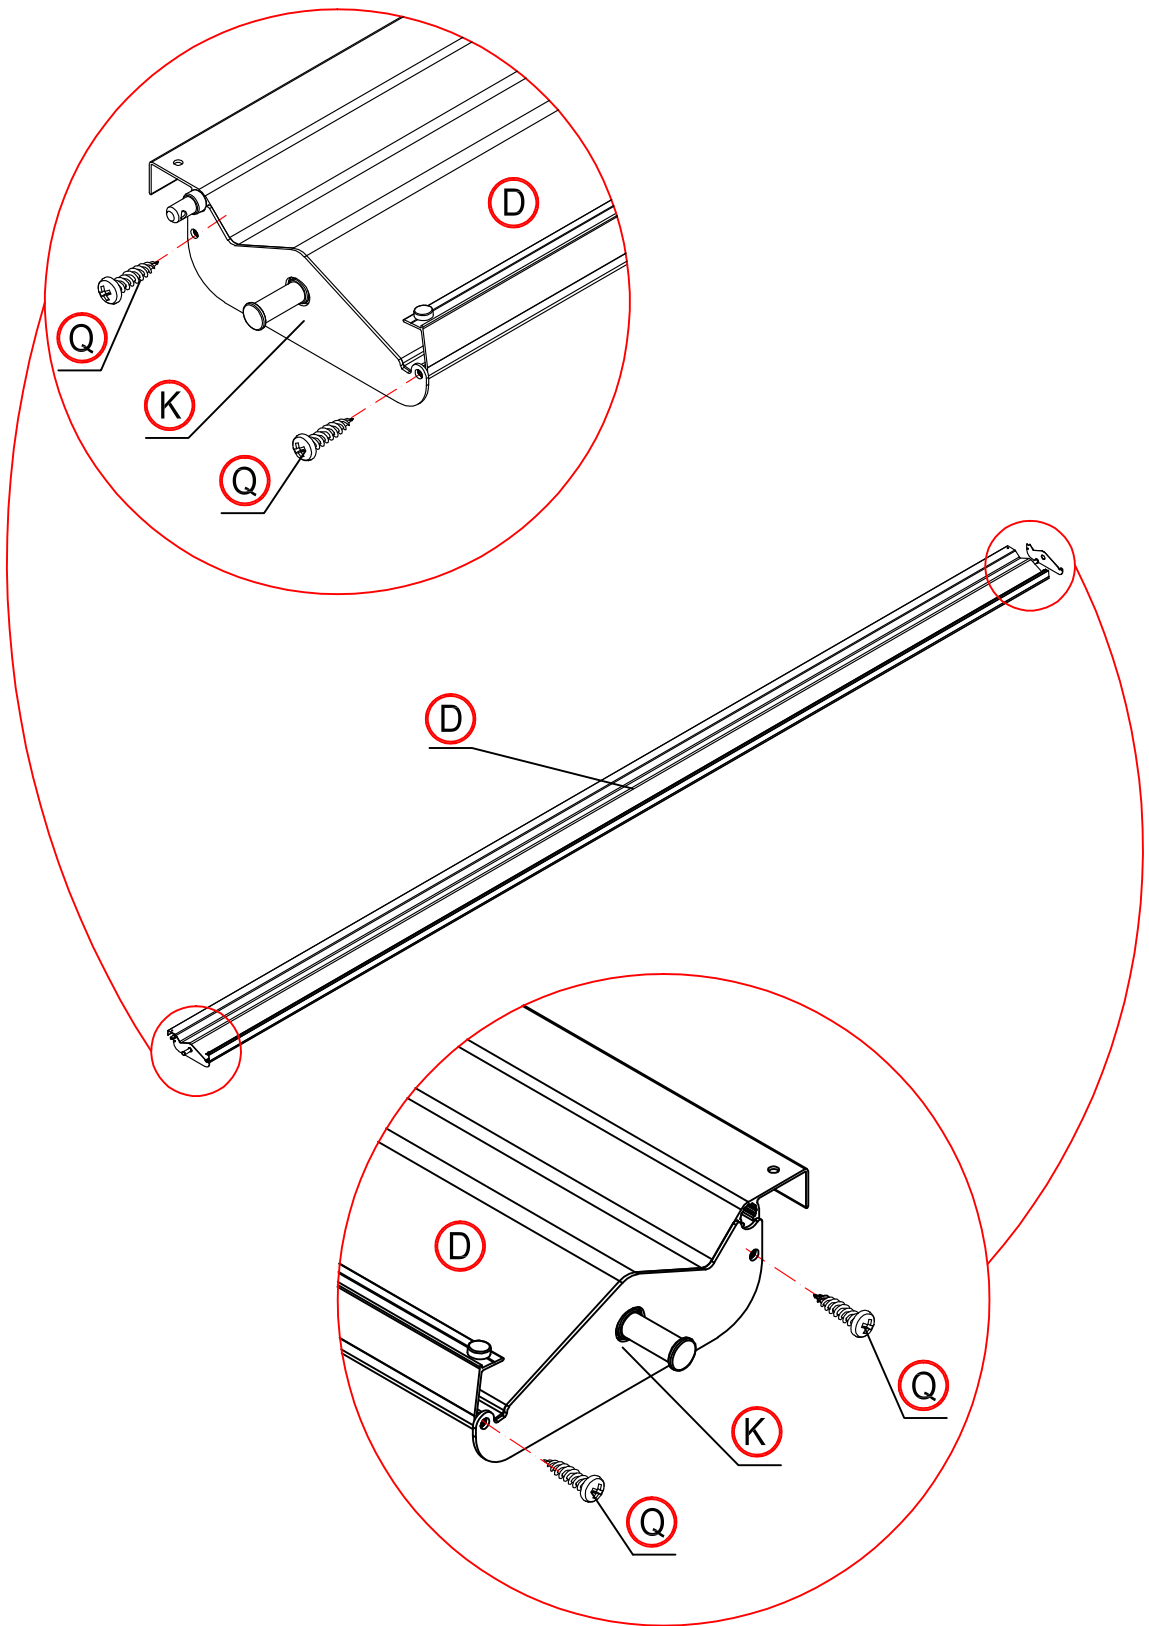

4

When assemble the beam and leg together, please loosen the screws fixing the flat irons first and then slide the flat irons into the corresponding slot on the leg.

9

F: 2 times
T: 36 times

4 times

Assemble the third slice to the left.

Assemble the third slice to the right.

Assemble the third slice to the left.

Assemble the third slice to the right.

92 times

Please install the eight shutters with hangers first.

Make the shutter as vertical.