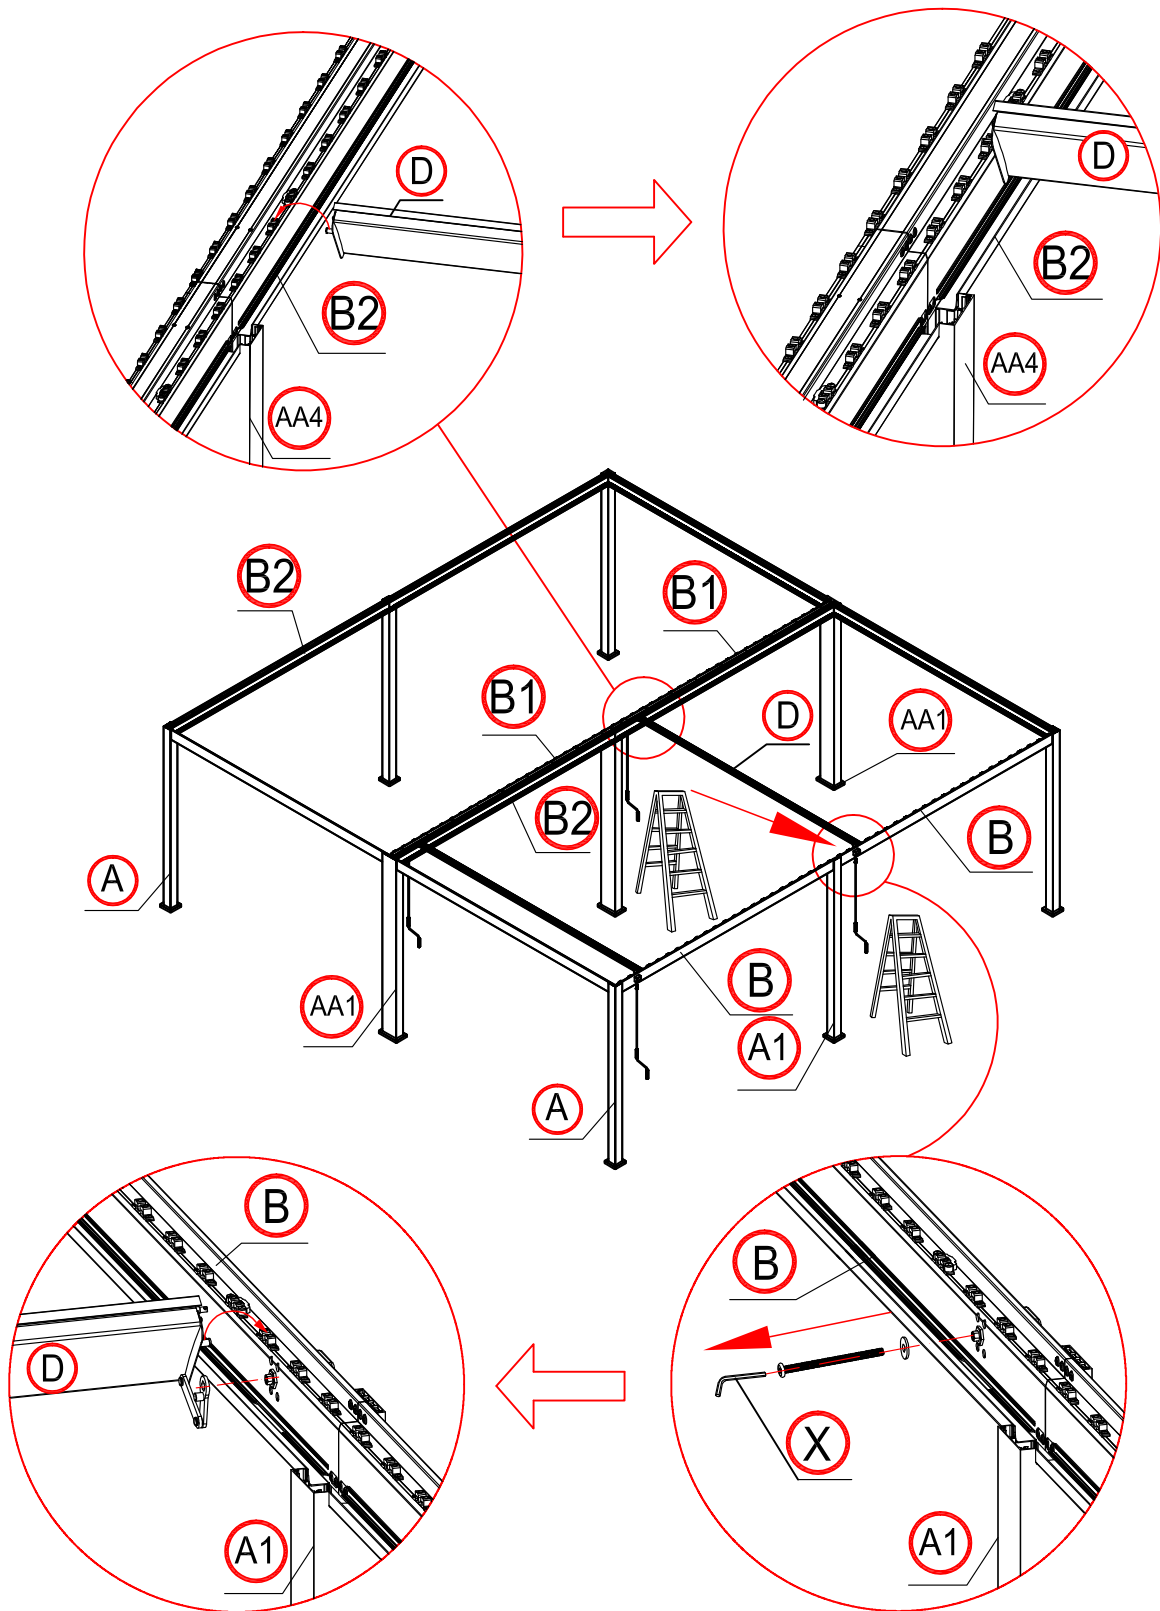

4

When assemble the beam and leg together, please loosen the screws fixing the flat irons first and then slide the flat irons into the corresponding slot on the leg.

9

F: 2 times
T: 36 times

4 times

Assemble the third slice to the left.

Assemble the third slice to the right.

Assemble the third slice to the left.

Assemble the third slice to the right.

92 times

Please install the eight shutters with hangers first.

Make the shutter as vertical.