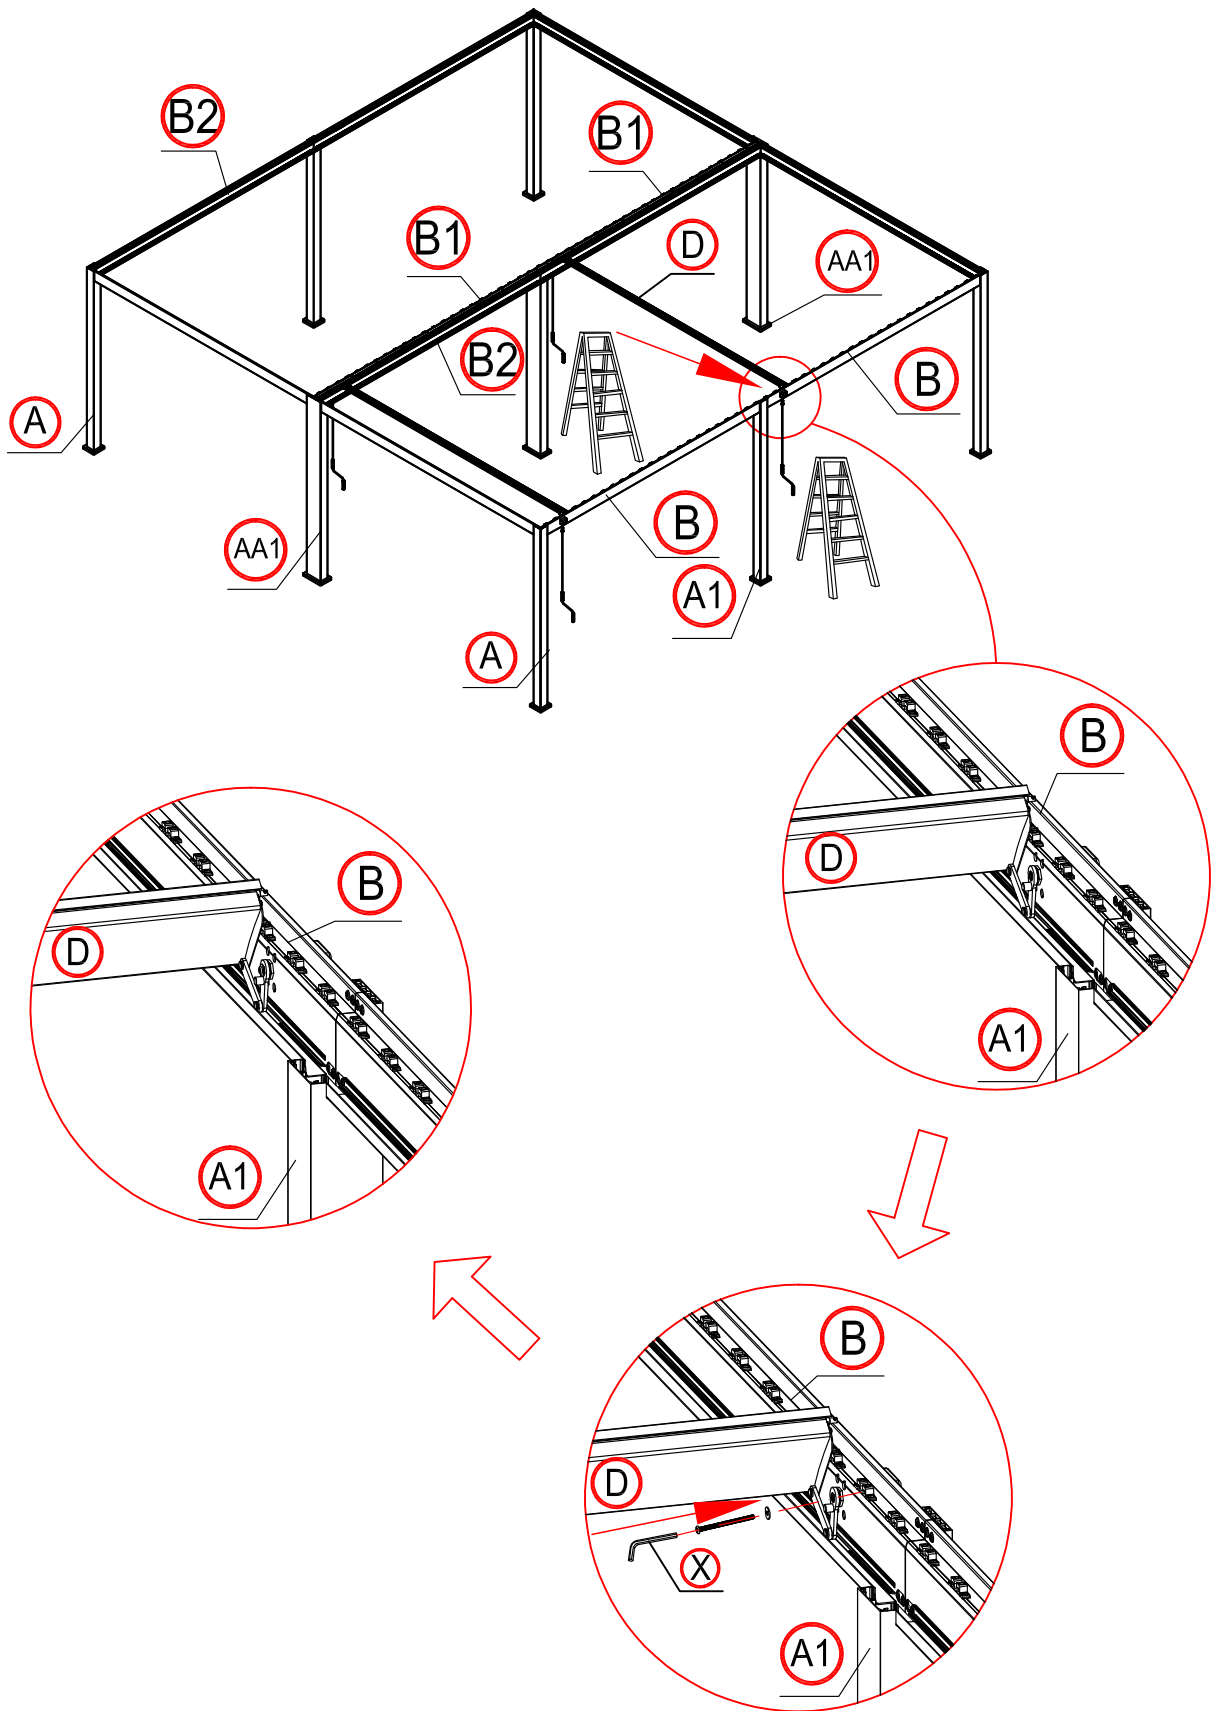

4

When assemble the beam and leg together, please loosen the screws fixing the flat irons first and then slide the flat irons into the corresponding slot on the leg.

9

F: 2 times
T: 36 times

4 times

Assemble the third slice to the left.

Assemble the third slice to the right.

Assemble the third slice to the left.

Assemble the third slice to the right.

92 times

Please install the eight shutters with hangers first.

Make the shutter as vertical.