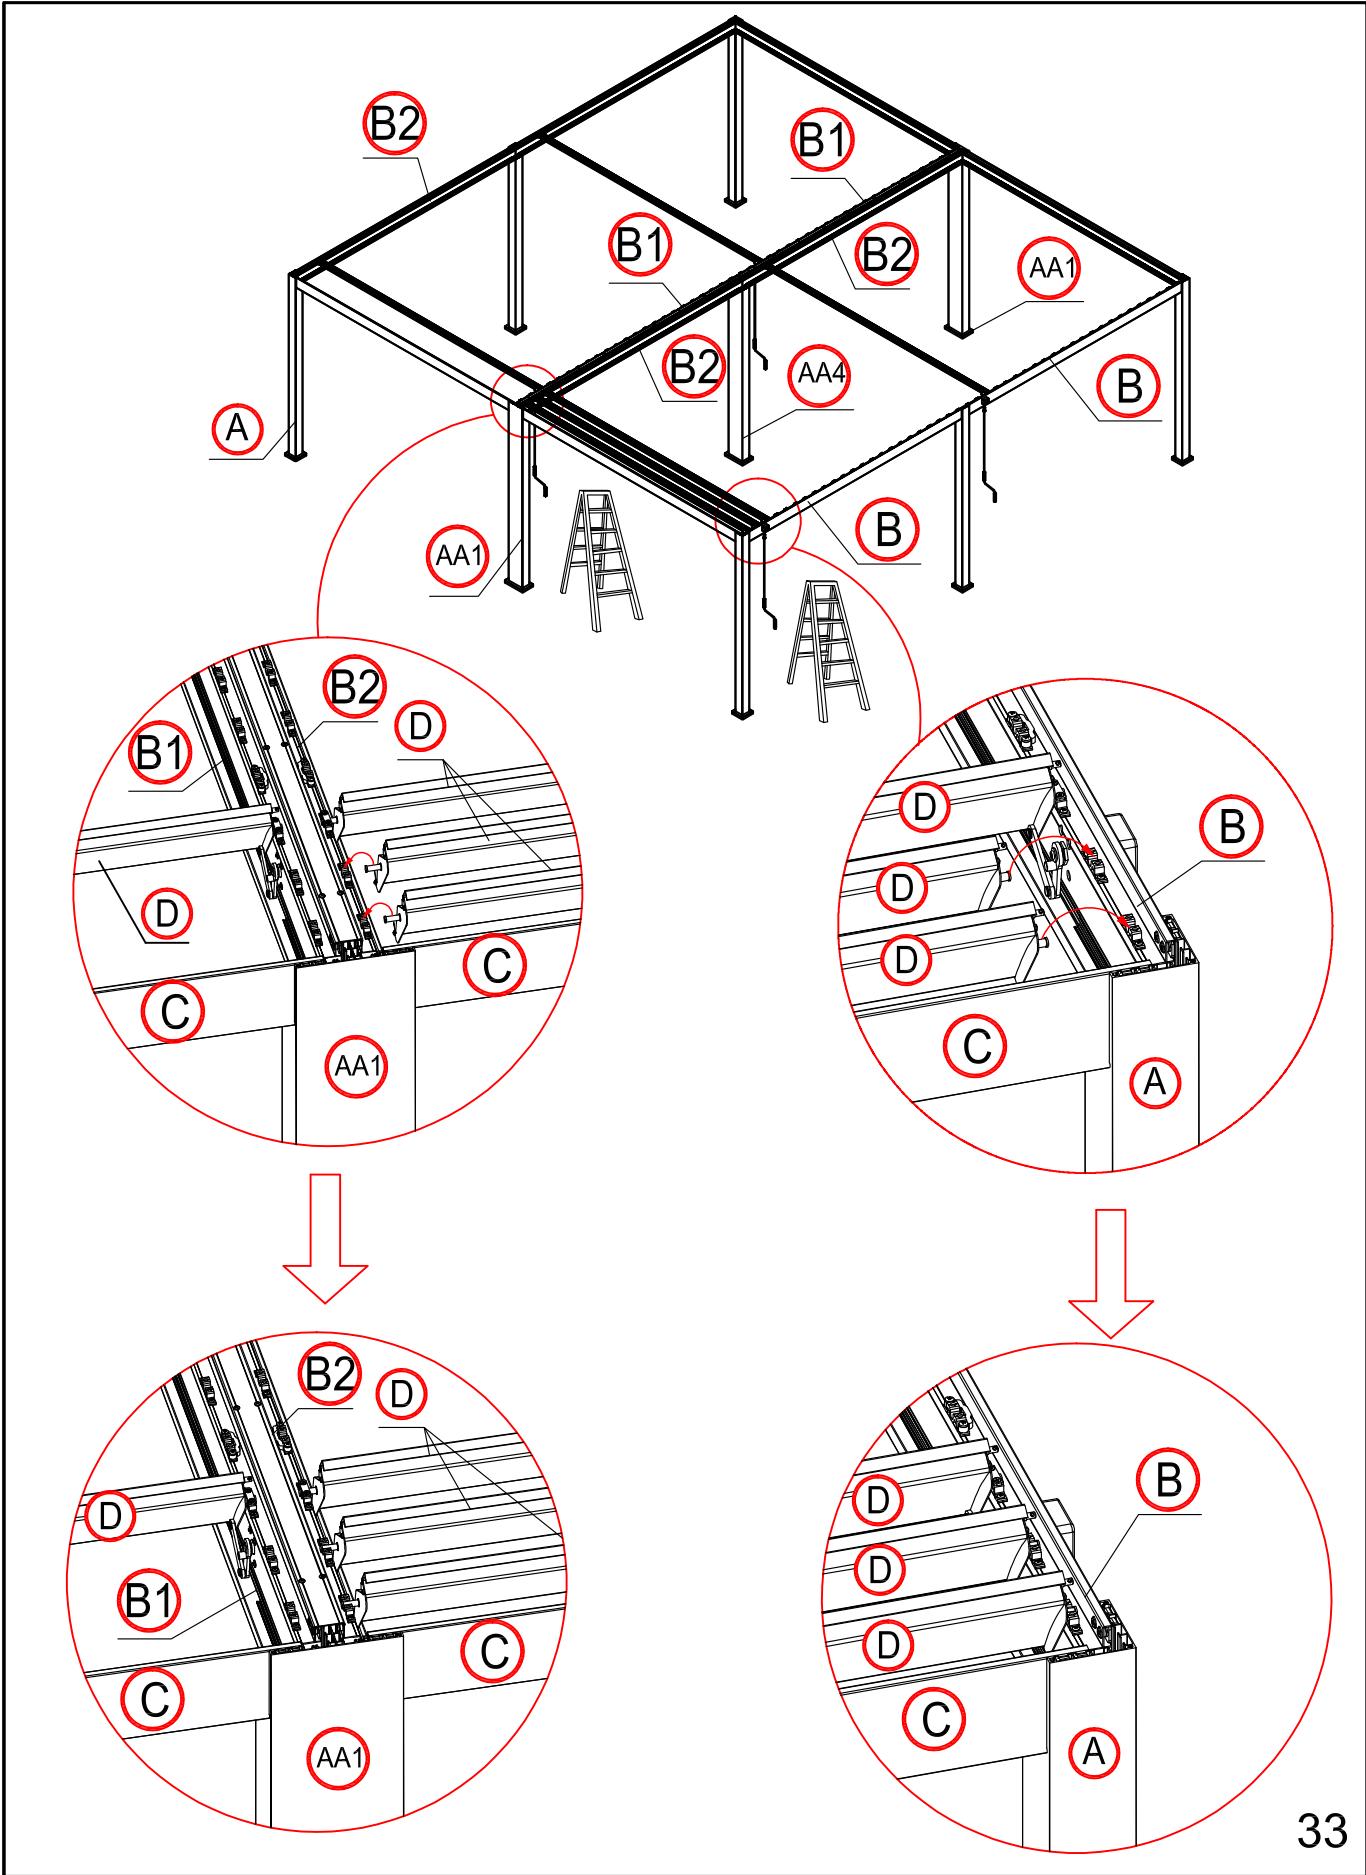

4

When assemble the beam and leg together, please loosen the screws fixing the flat irons first and then slide the flat irons into the corresponding slot on the leg.

9

F: 2 times
T: 36 times

4 times

Assemble the third slice to the left.

Assemble the third slice to the right.

Assemble the third slice to the left.

Assemble the third slice to the right.

92 times

Please install the eight shutters with hangers first.

Make the shutter as vertical.