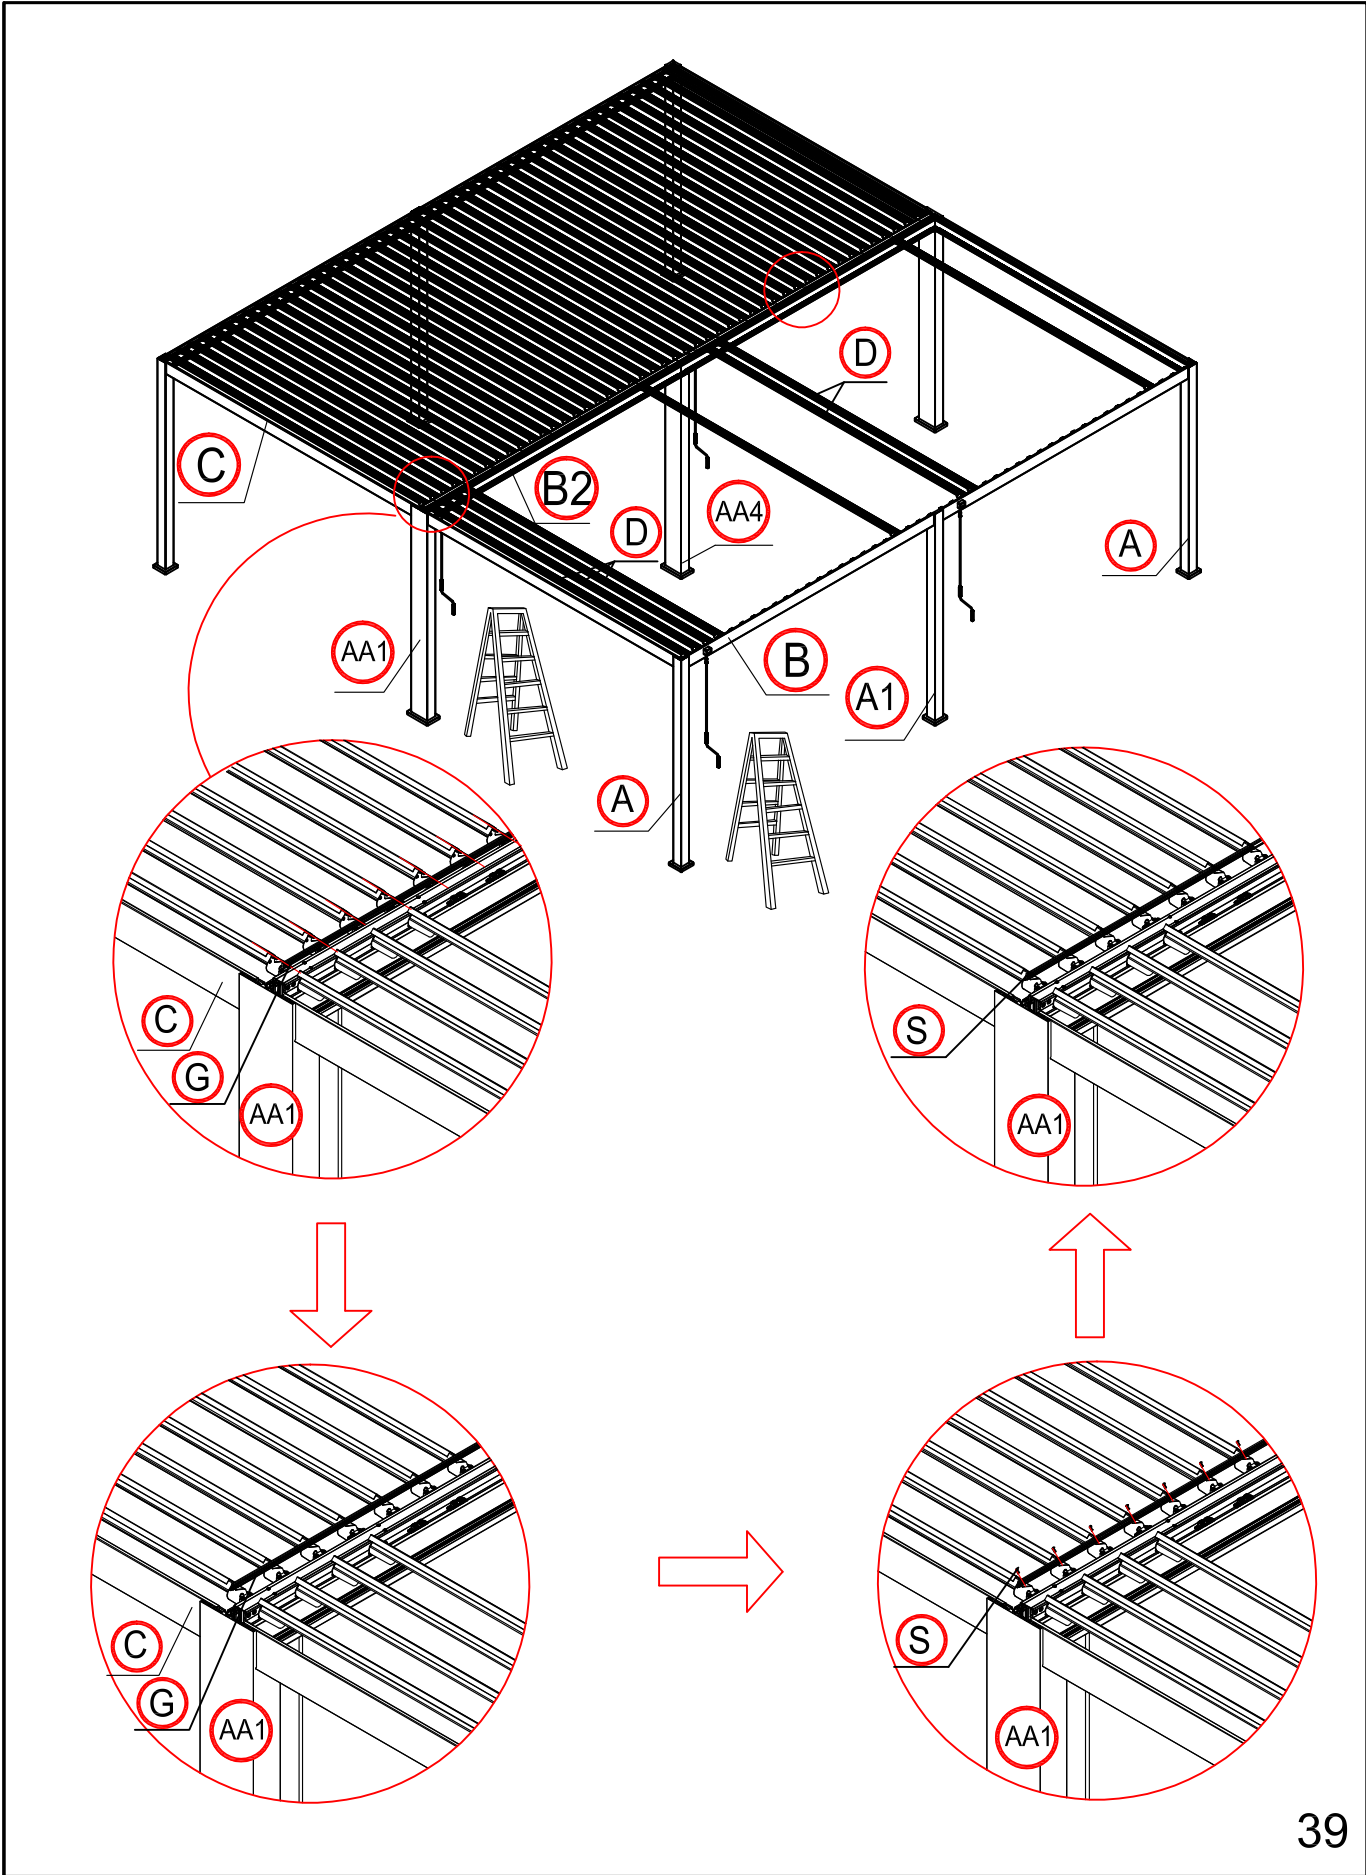

4

When assemble the beam and leg together, please loosen the screws fixing the flat irons first and then slide the flat irons into the corresponding slot on the leg.

9

F: 2 times
T: 36 times

4 times

Assemble the third slice to the left.

Assemble the third slice to the right.

Assemble the third slice to the left.

Assemble the third slice to the right.

92 times

Please install the eight shutters with hangers first.

Make the shutter as vertical.