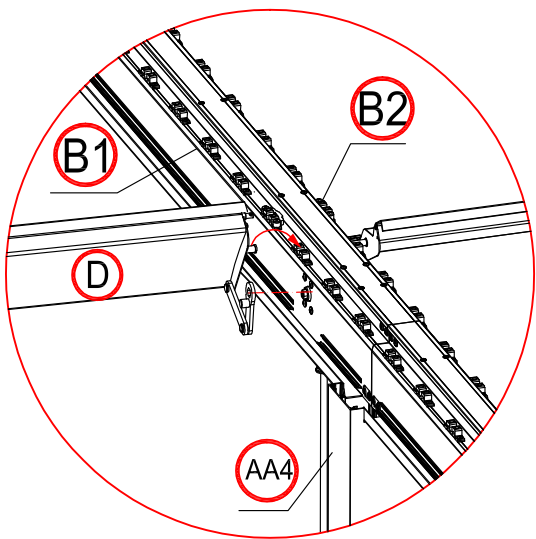

4

When assemble the beam and leg together, please loosen the screws fixing the flat irons first and then slide the flat irons into the corresponding slot on the leg.

9

F: 2 times
T: 36 times

4 times

Assemble the third slice to the left.

Assemble the third slice to the right.

Assemble the third slice to the left.

Assemble the third slice to the right.

92 times

Please install the eight shutters with hangers first.

Make the shutter as vertical.