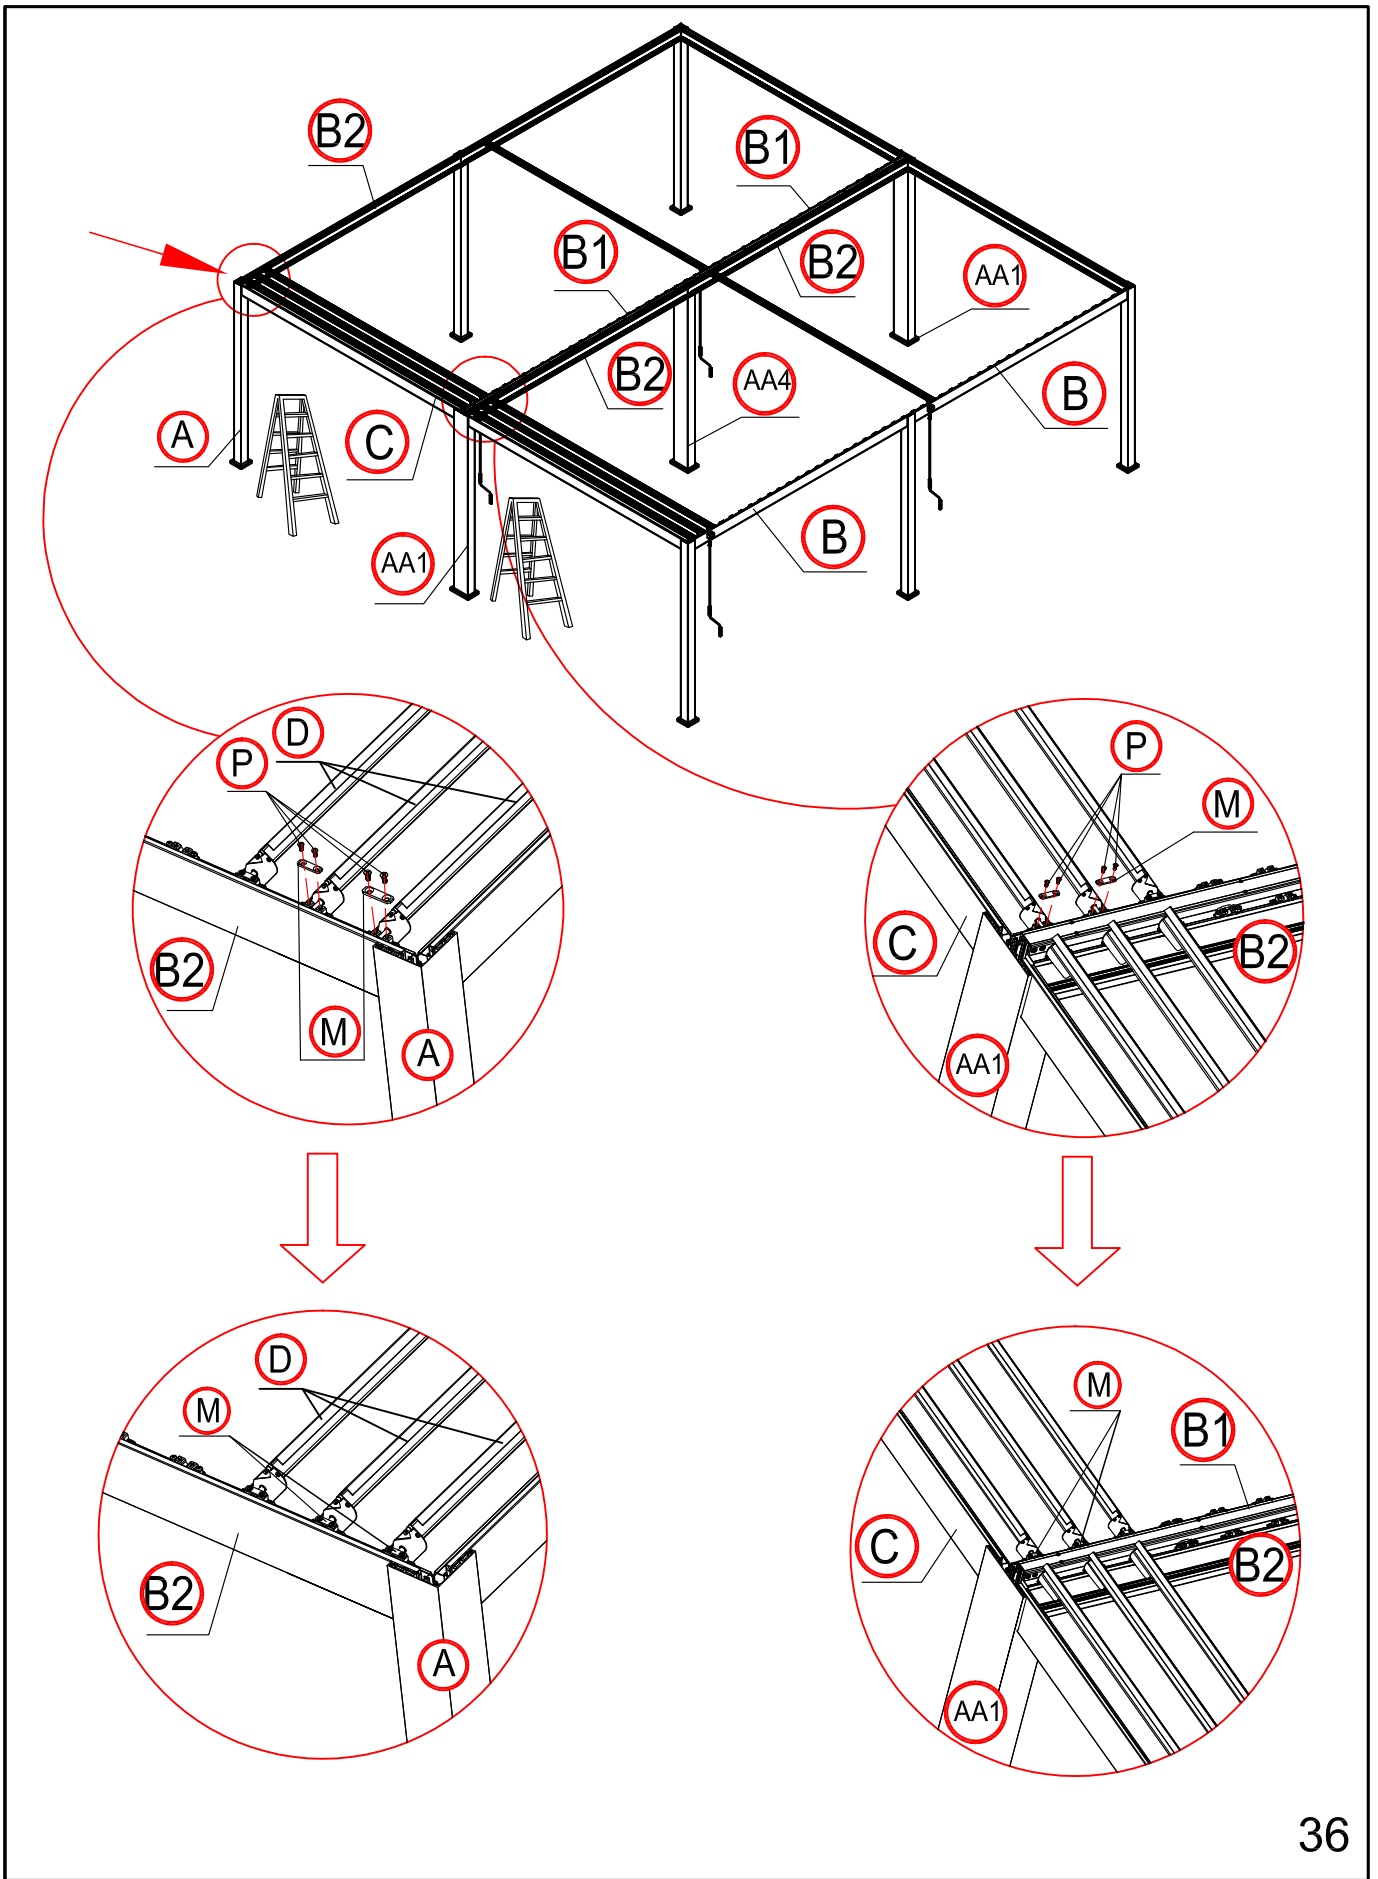

4

When assemble the beam and leg together, please loosen the screws fixing the flat irons first and then slide the flat irons into the corresponding slot on the leg.

9

F: 2 times
T: 36 times

4 times

Assemble the third slice to the left.

Assemble the third slice to the right.

Assemble the third slice to the left.

Assemble the third slice to the right.

92 times

Please install the eight shutters with hangers first.

Make the shutter as vertical.