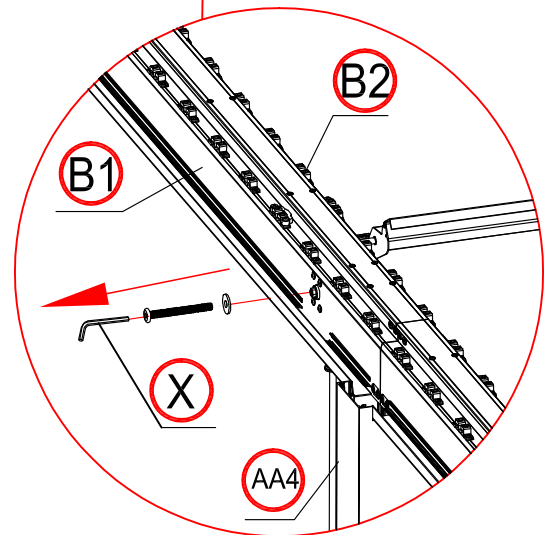

4

When assemble the beam and leg together, please loosen the screws fixing the flat irons first and then slide the flat irons into the corresponding slot on the leg.

9

F: 2 times
T: 36 times

4 times

Assemble the third slice to the left.

Assemble the third slice to the right.

Assemble the third slice to the left.

Assemble the third slice to the right.

92 times

Please install the eight shutters with hangers first.

Make the shutter as vertical.