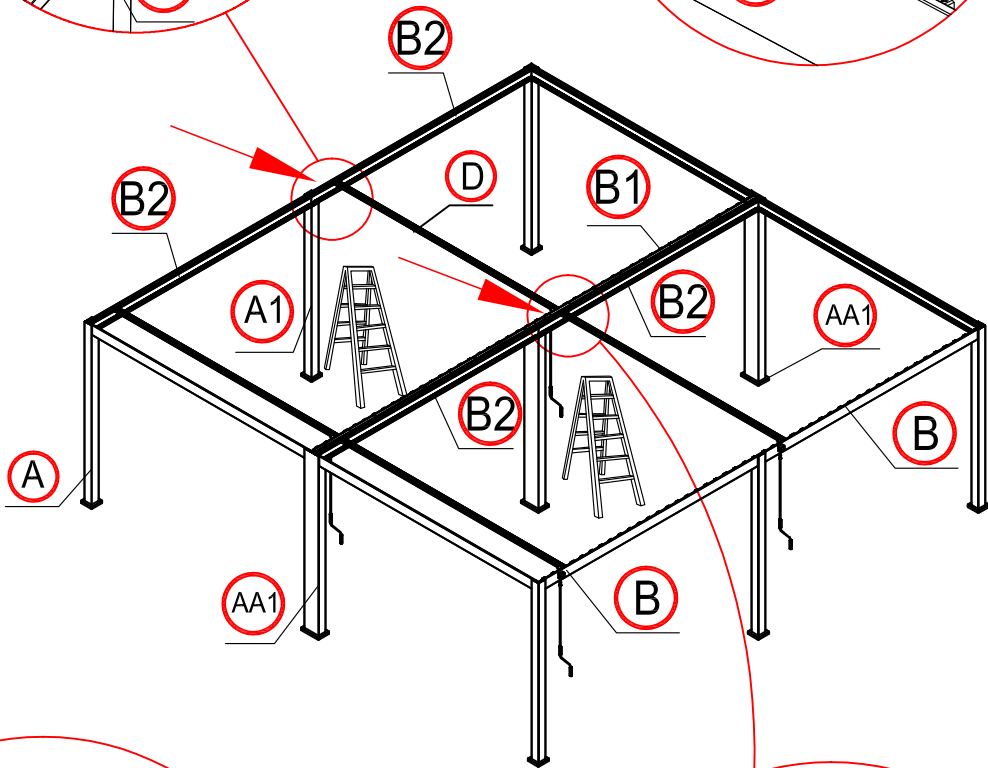

4

When assemble the beam and leg together, please loosen the screws fixing the flat irons first and then slide the flat irons into the corresponding slot on the leg.

9

F: 2 times
T: 36 times

4 times

Assemble the third slice to the left.

Assemble the third slice to the right.

Assemble the third slice to the left.

Assemble the third slice to the right.

92 times

Please install the eight shutters with hangers first.

Make the shutter as vertical.