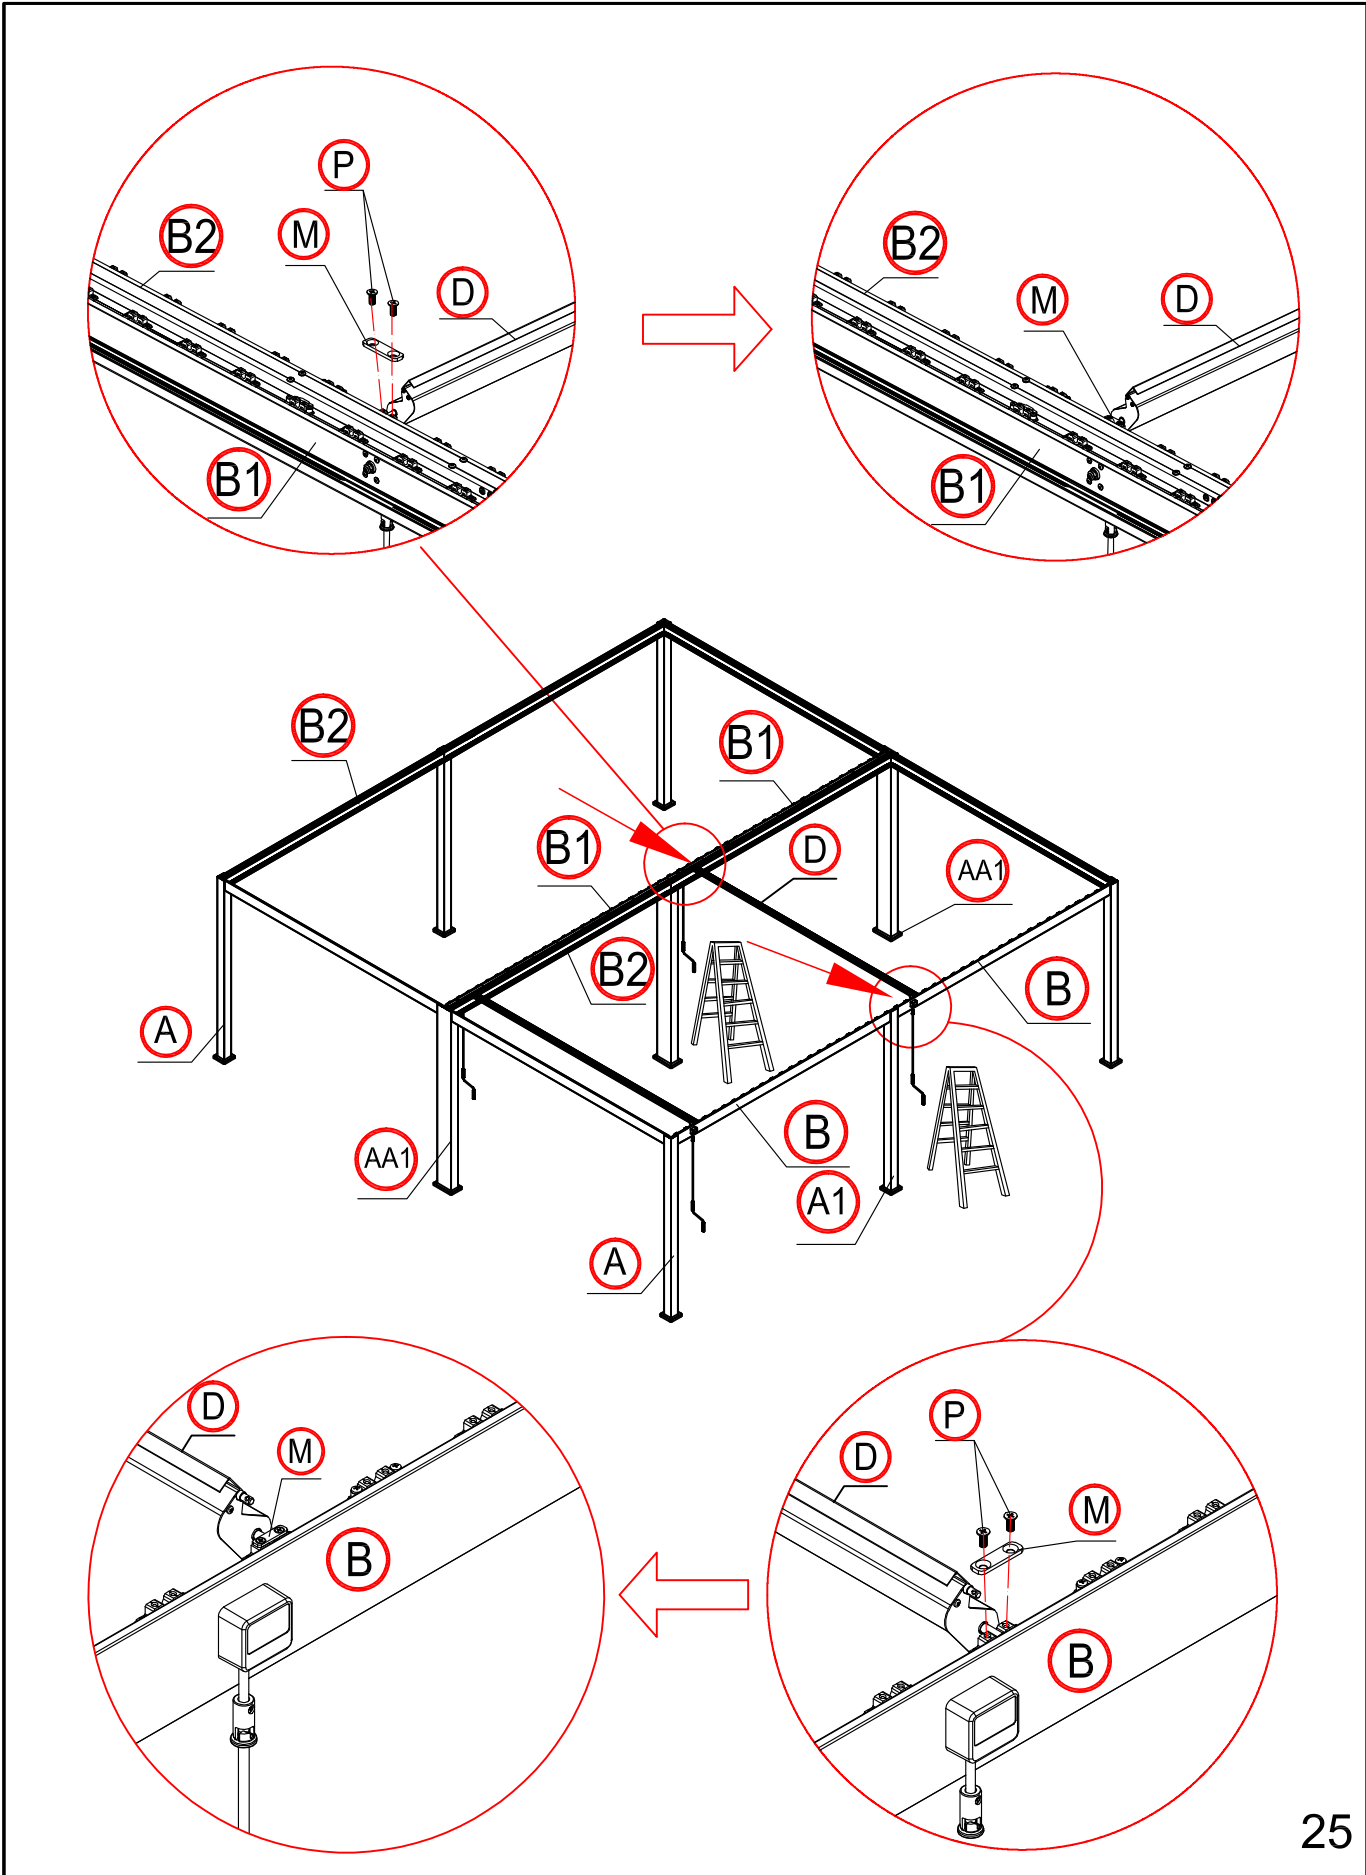

4

When assemble the beam and leg together, please loosen the screws fixing the flat irons first and then slide the flat irons into the corresponding slot on the leg.

9

F: 2 times
T: 36 times

4 times

Assemble the third slice to the left.

Assemble the third slice to the right.

Assemble the third slice to the left.

Assemble the third slice to the right.

92 times

Please install the eight shutters with hangers first.

Make the shutter as vertical.