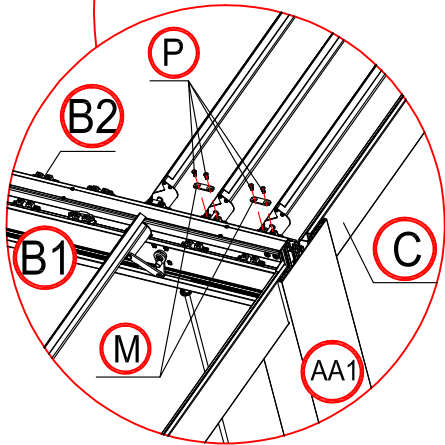

4

When assemble the beam and leg together, please loosen the screws fixing the flat irons first and then slide the flat irons into the corresponding slot on the leg.

9

F: 2 times
T: 36 times

4 times

Assemble the third slice to the left.

Assemble the third slice to the right.

Assemble the third slice to the left.

Assemble the third slice to the right.

92 times

Please install the eight shutters with hangers first.

Make the shutter as vertical.