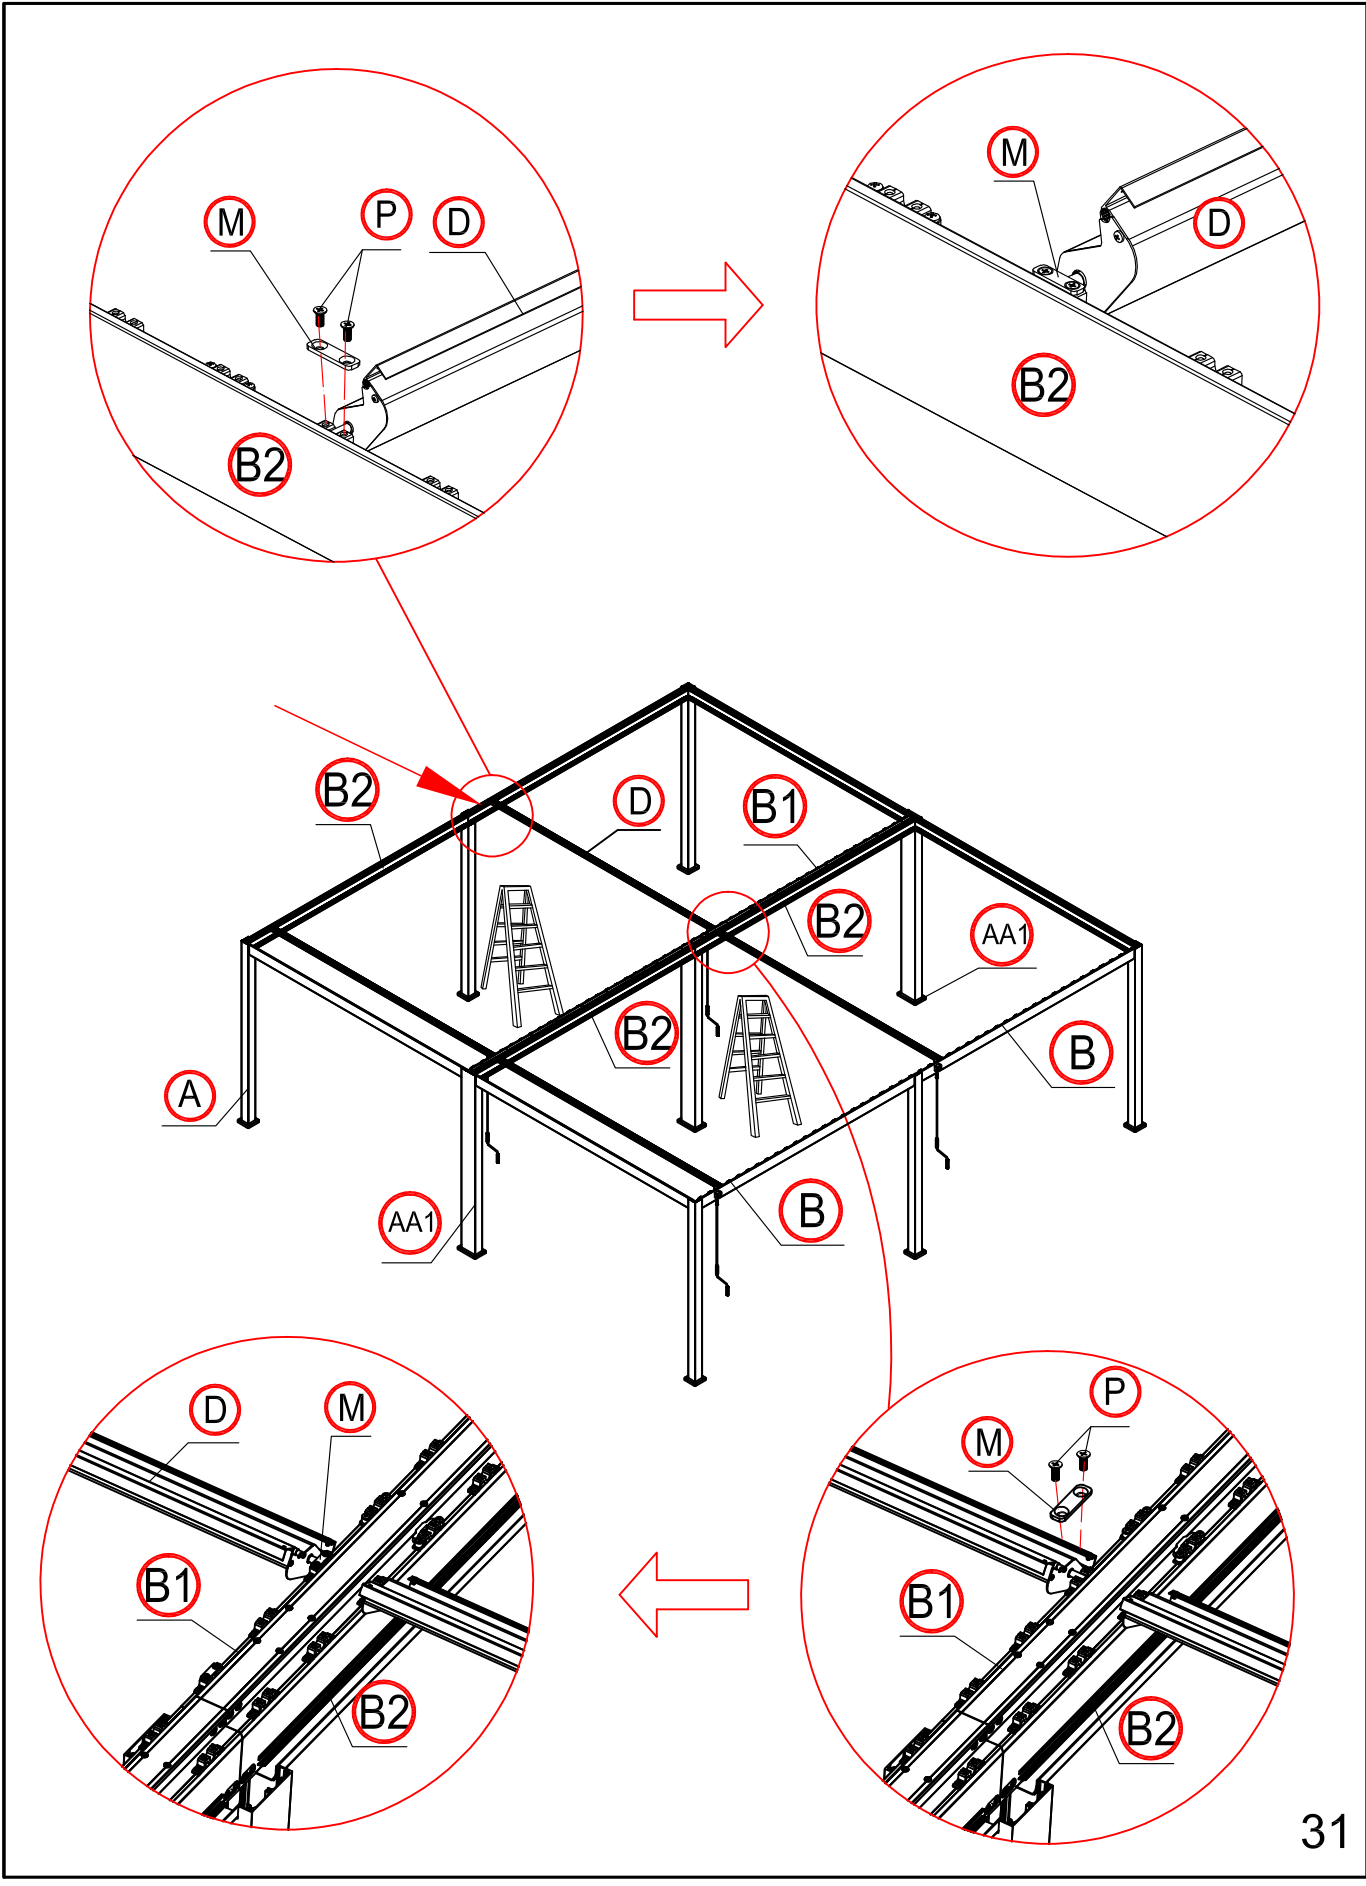

4

When assemble the beam and leg together, please loosen the screws fixing the flat irons first and then slide the flat irons into the corresponding slot on the leg.

9

F: 2 times
T: 36 times

4 times

Assemble the third slice to the left.

Assemble the third slice to the right.

Assemble the third slice to the left.

Assemble the third slice to the right.

92 times

Please install the eight shutters with hangers first.

Make the shutter as vertical.