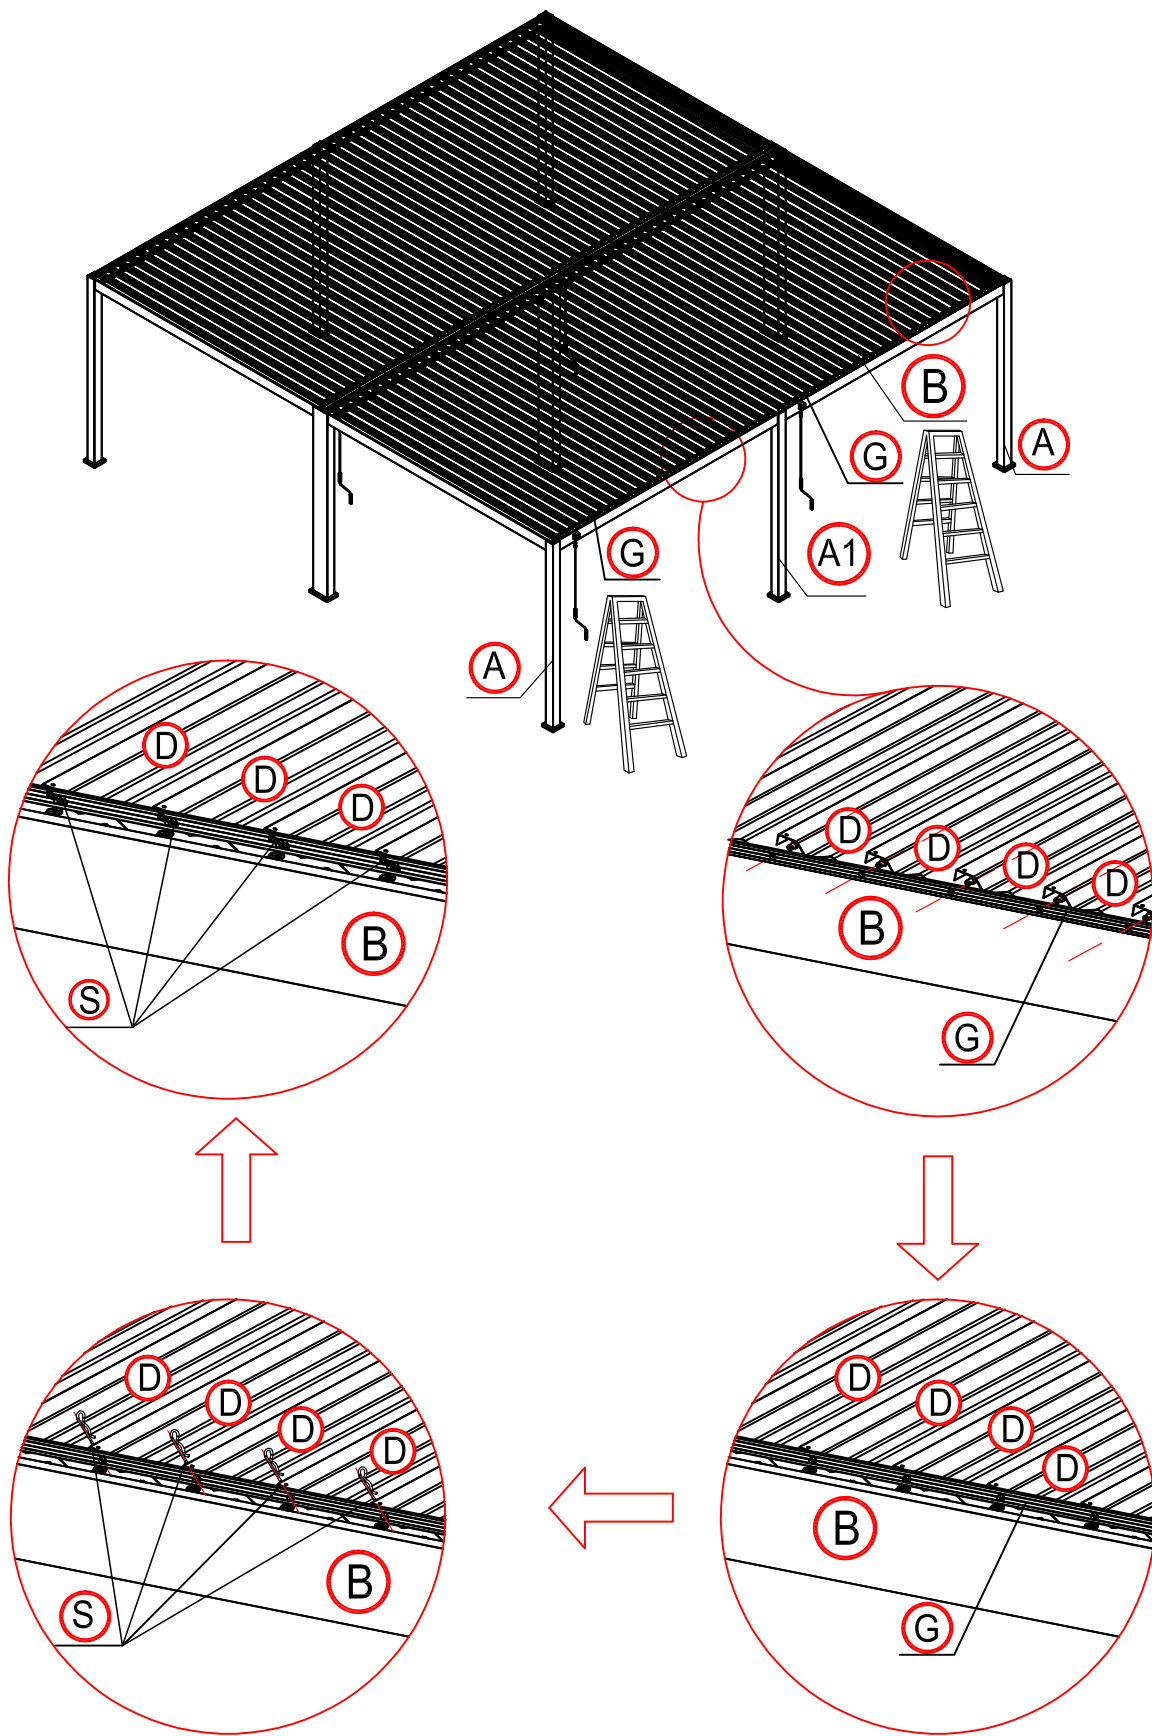

4

When assemble the beam and leg together, please loosen the screws fixing the flat irons first and then slide the flat irons into the corresponding slot on the leg.

9

F: 2 times
T: 36 times

4 times

Assemble the third slice to the left.

Assemble the third slice to the right.

Assemble the third slice to the left.

Assemble the third slice to the right.

92 times

Please install the eight shutters with hangers first.

Make the shutter as vertical.