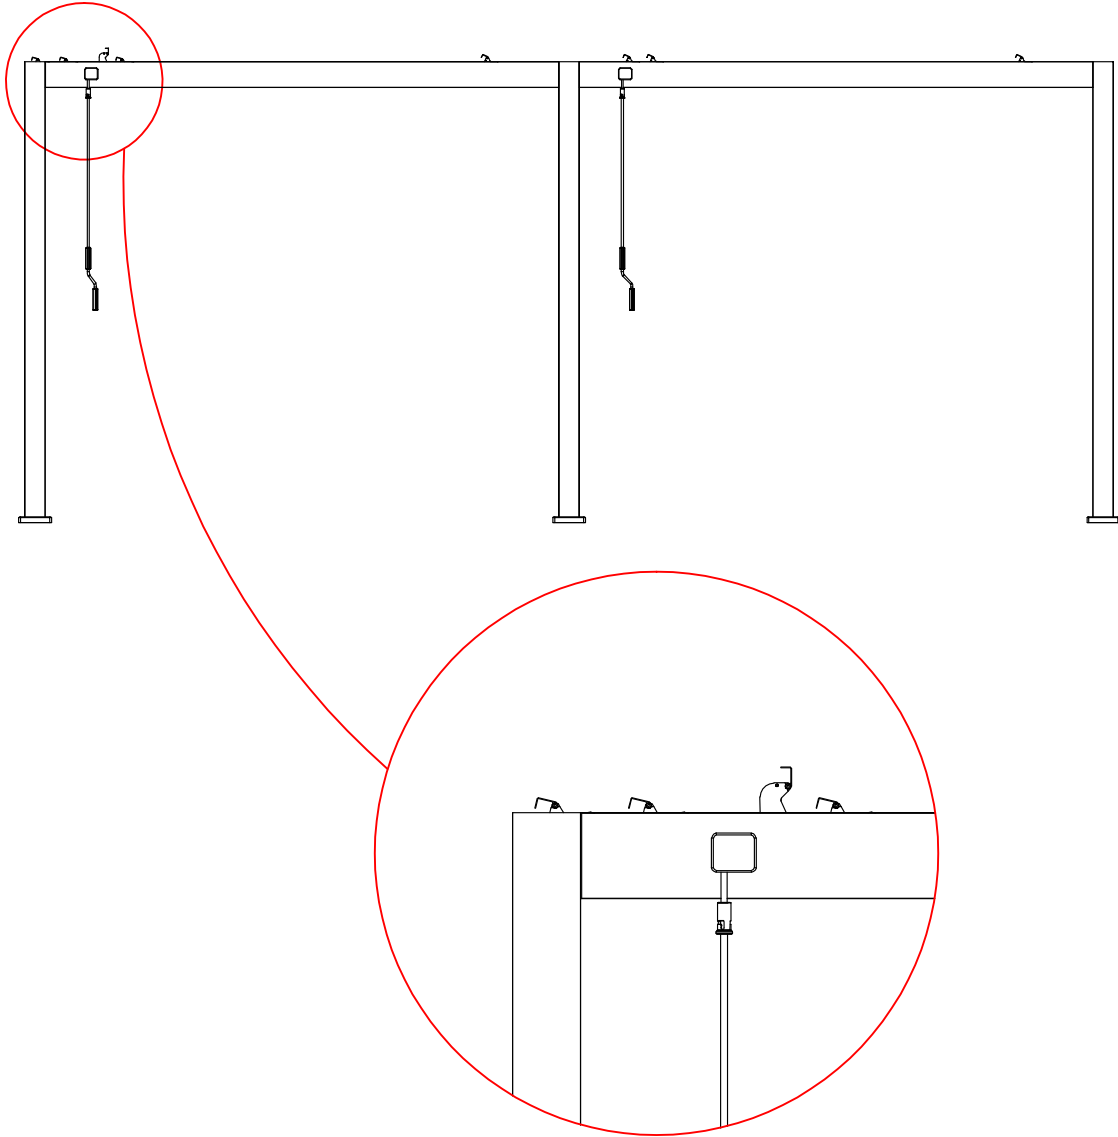

4

When assemble the beam and leg together, please loosen the screws fixing the flat irons first and then slide the flat irons into the corresponding slot on the leg.

9

F: 2 times
T: 36 times

4 times

Assemble the third slice to the left.

Assemble the third slice to the right.

Assemble the third slice to the left.

Assemble the third slice to the right.

92 times

Please install the eight shutters with hangers first.

Make the shutter as vertical.