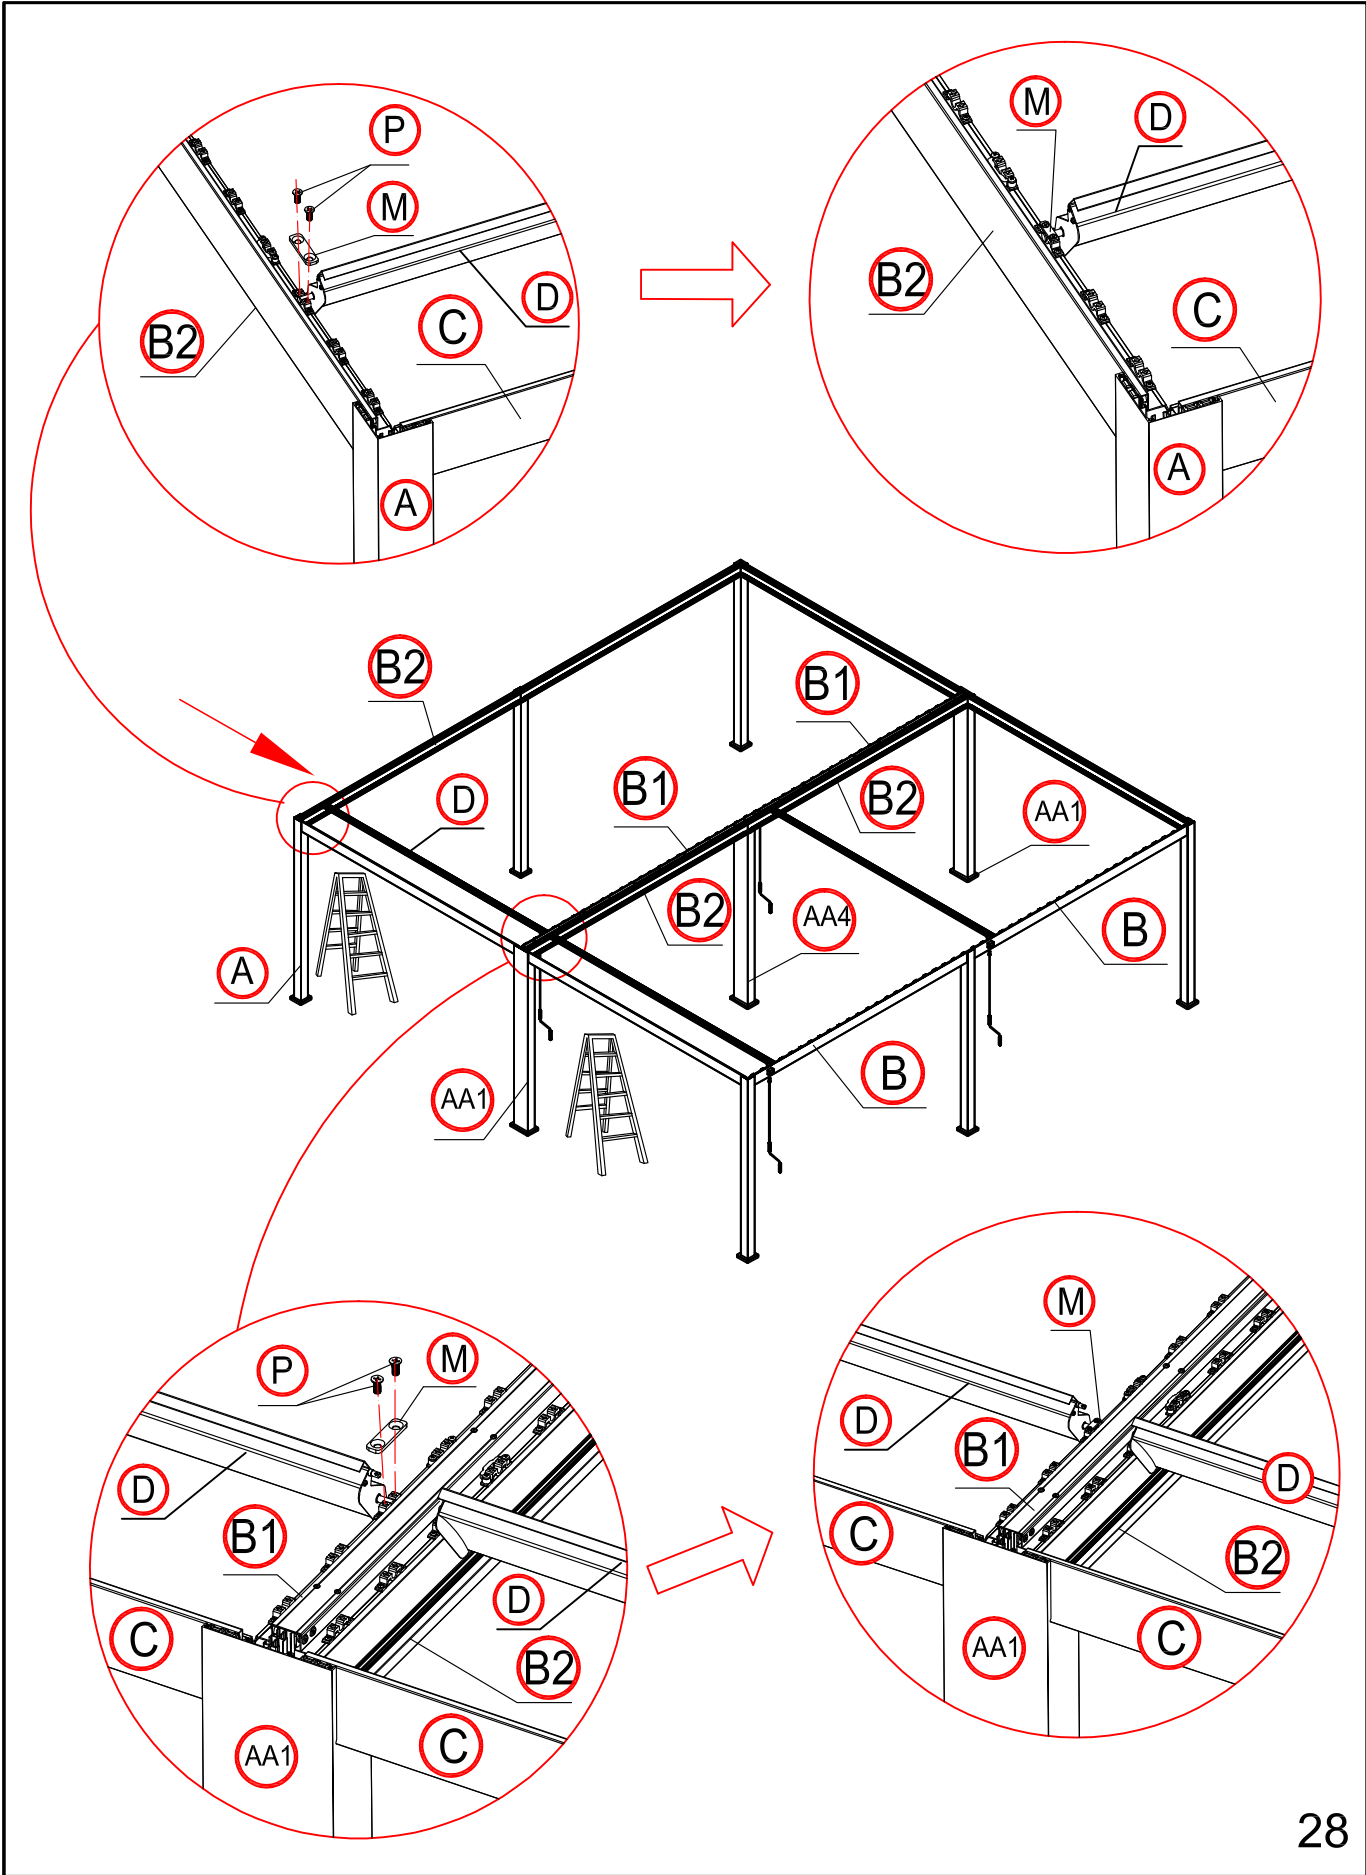

4

When assemble the beam and leg together, please loosen the screws fixing the flat irons first and then slide the flat irons into the corresponding slot on the leg.

9

F: 2 times
T: 36 times

4 times

Assemble the third slice to the left.

Assemble the third slice to the right.

Assemble the third slice to the left.

Assemble the third slice to the right.

92 times

Please install the eight shutters with hangers first.

Make the shutter as vertical.