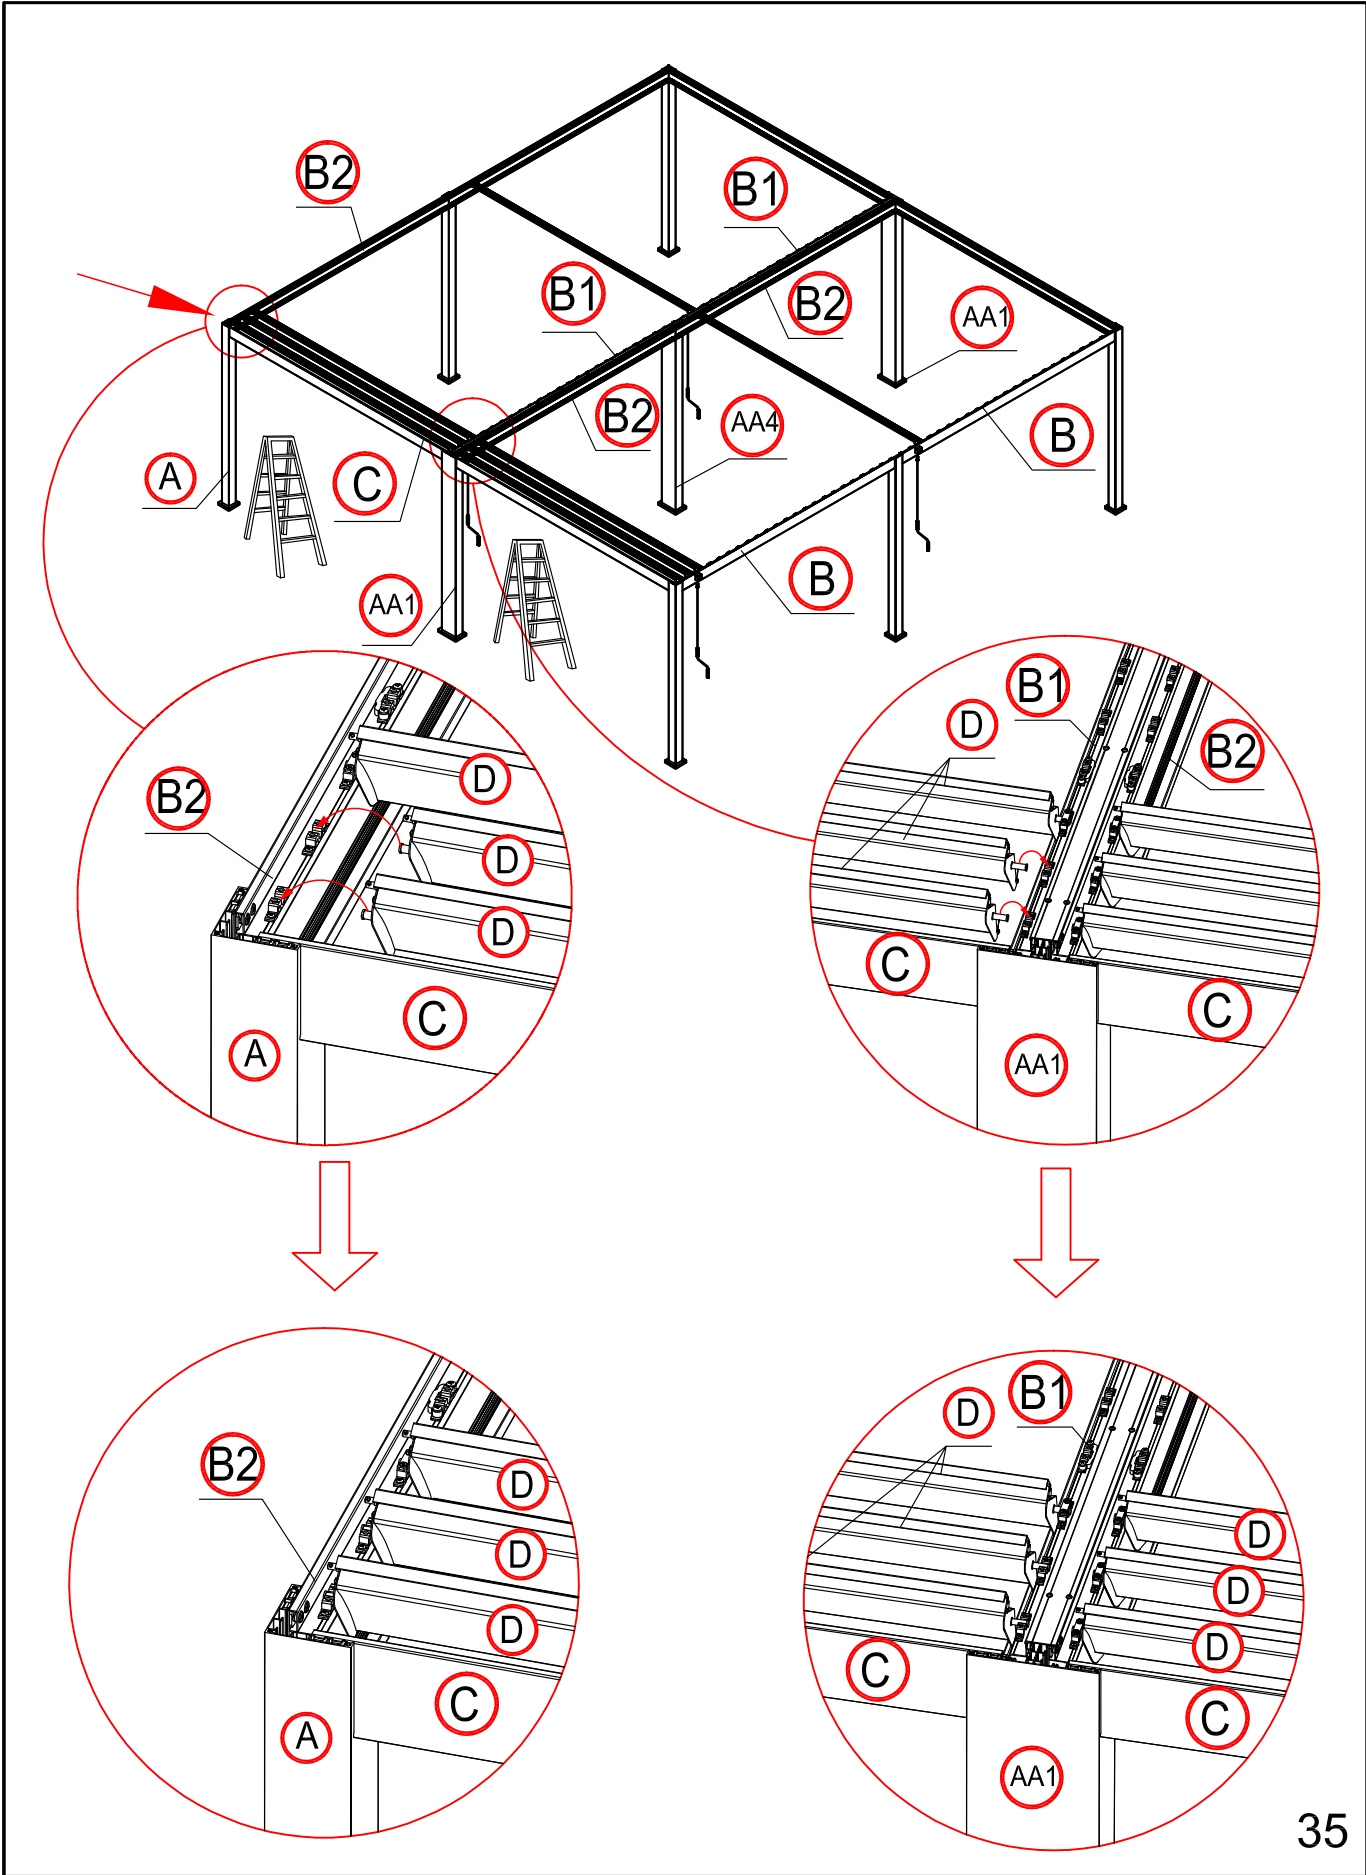

4

When assemble the beam and leg together, please loosen the screws fixing the flat irons first and then slide the flat irons into the corresponding slot on the leg.

9

F: 2 times
T: 36 times

4 times

Assemble the third slice to the left.

Assemble the third slice to the right.

Assemble the third slice to the left.

Assemble the third slice to the right.

92 times

Please install the eight shutters with hangers first.

Make the shutter as vertical.