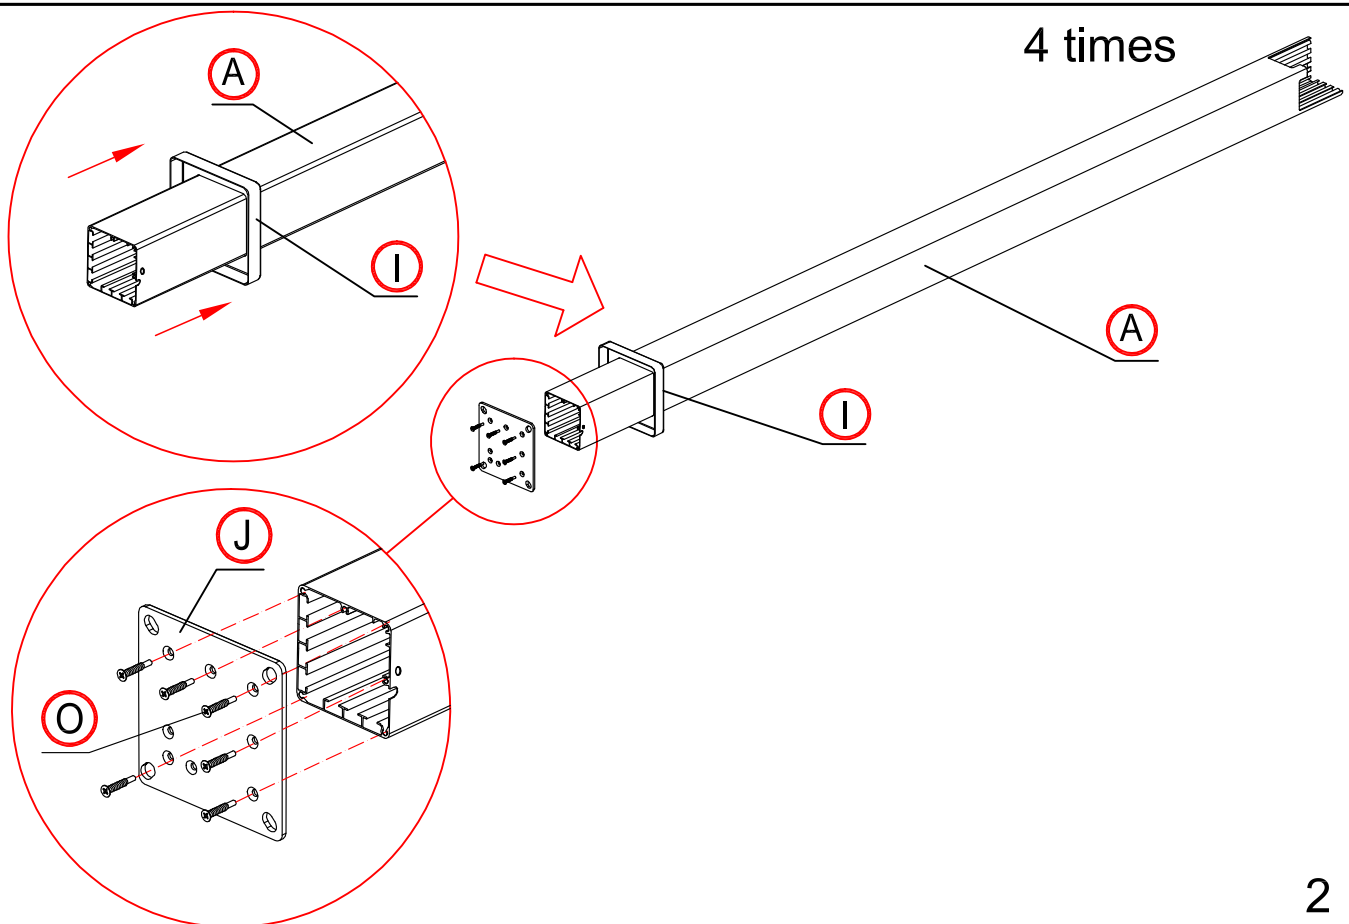

Warning

In snow season or in case of snow forecast open up your shutters in vertical position to avoid any damaging on your pergola.

What you need?

Tapeline

Electric screw driver

Ladder

1

4 times

2

1