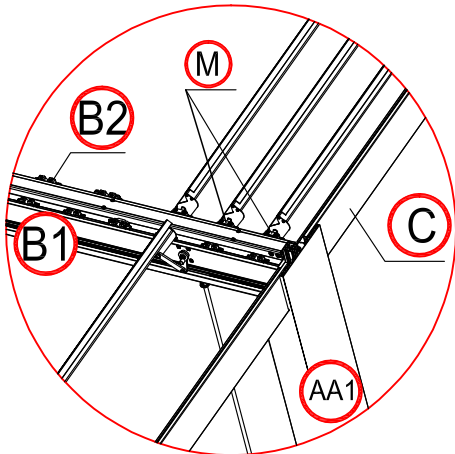

4

When assemble the beam and leg together, please loosen the screws fixing the flat irons first and then slide the flat irons into the corresponding slot on the leg.

9

F: 2 times
T: 36 times

4 times

Assemble the third slice to the left.

Assemble the third slice to the right.

Assemble the third slice to the left.

Assemble the third slice to the right.

92 times

Please install the eight shutters with hangers first.

Make the shutter as vertical.