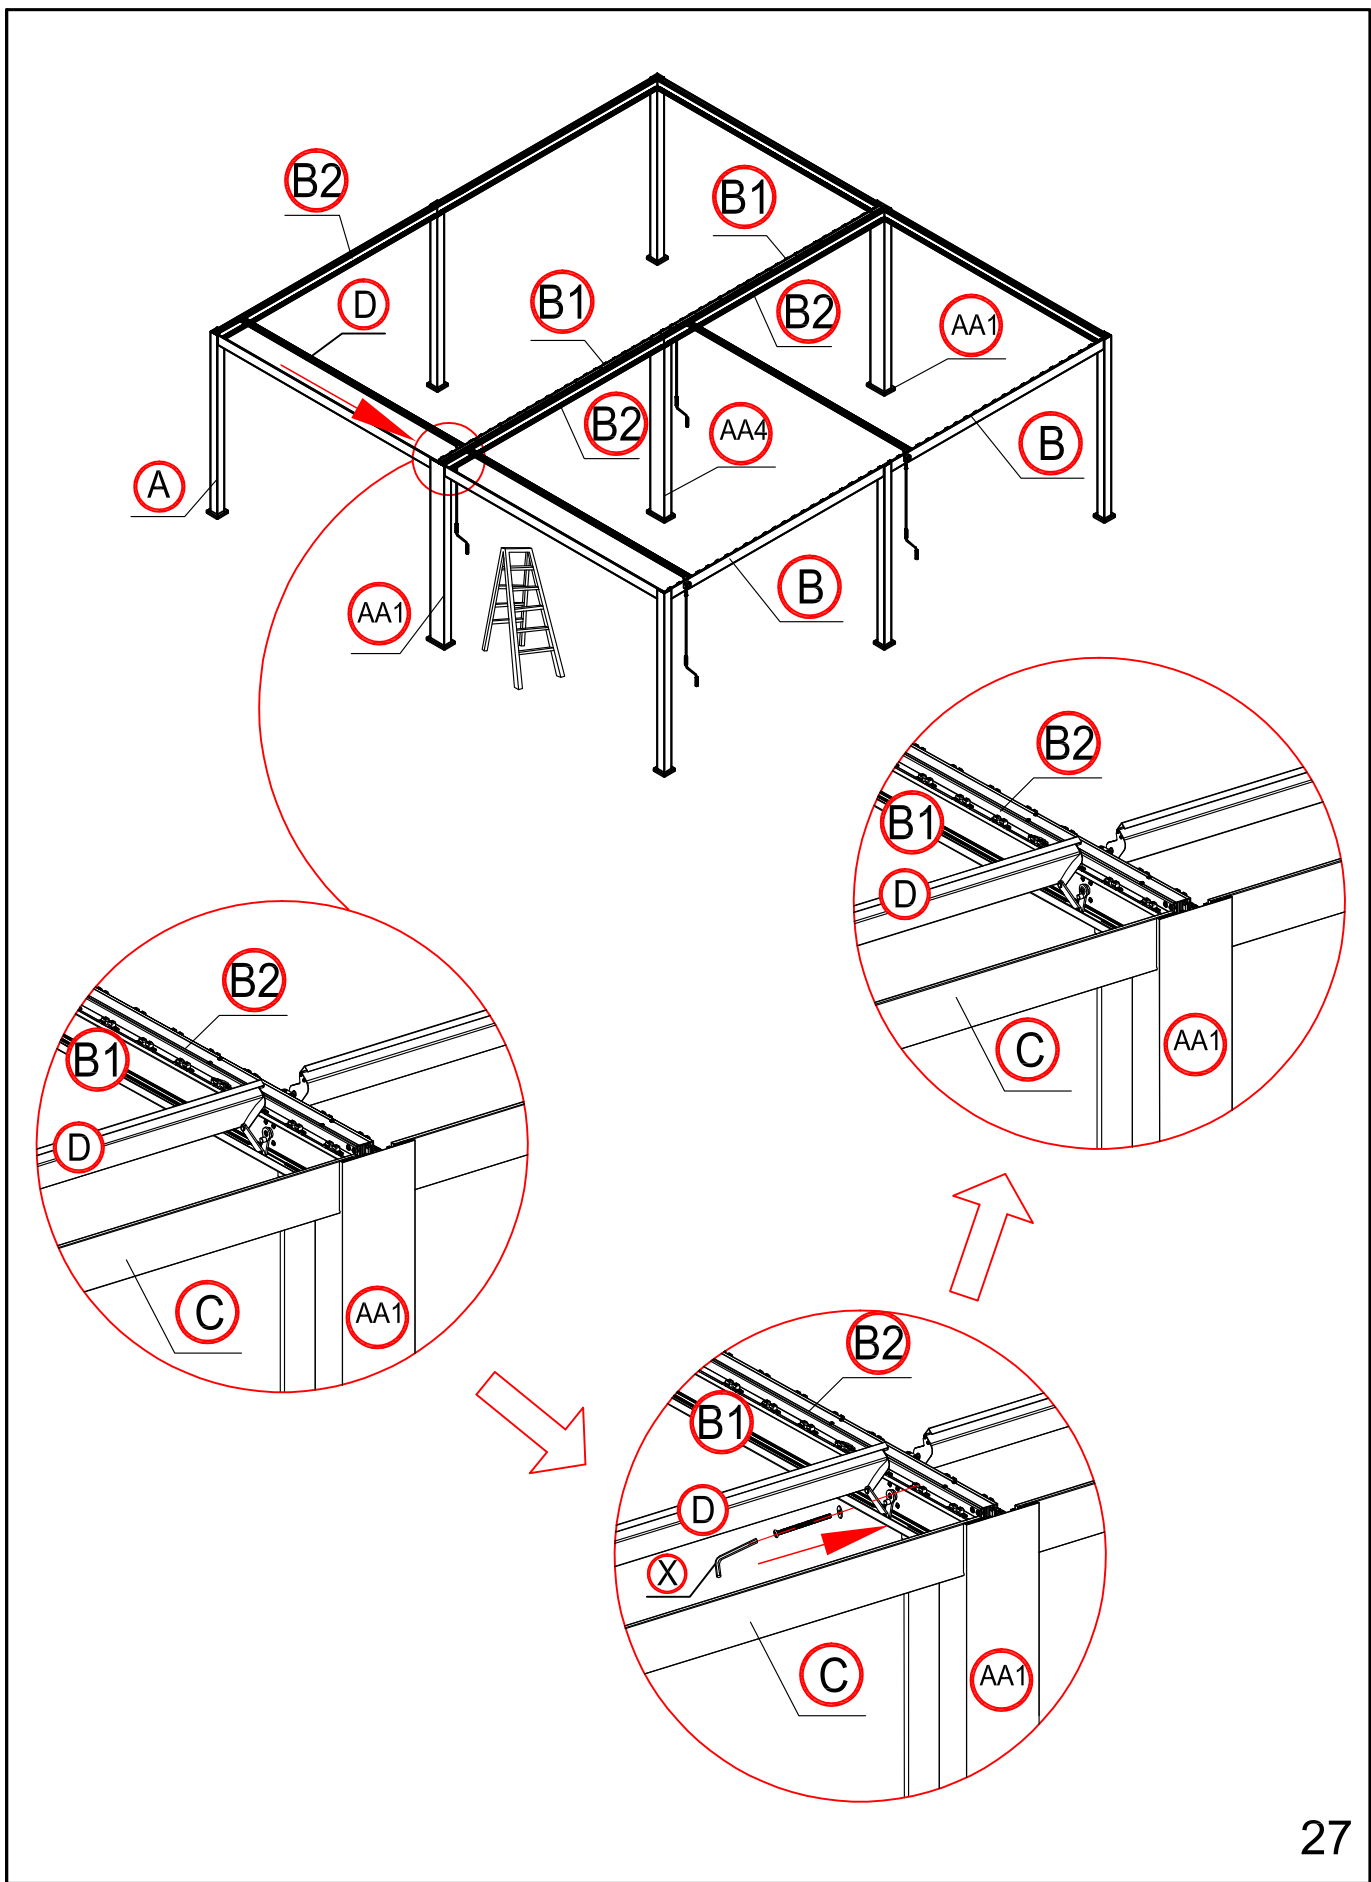

4

When assemble the beam and leg together, please loosen the screws fixing the flat irons first and then slide the flat irons into the corresponding slot on the leg.

9

F: 2 times
T: 36 times

4 times

Assemble the third slice to the left.

Assemble the third slice to the right.

Assemble the third slice to the left.

Assemble the third slice to the right.

92 times

Please install the eight shutters with hangers first.

Make the shutter as vertical.