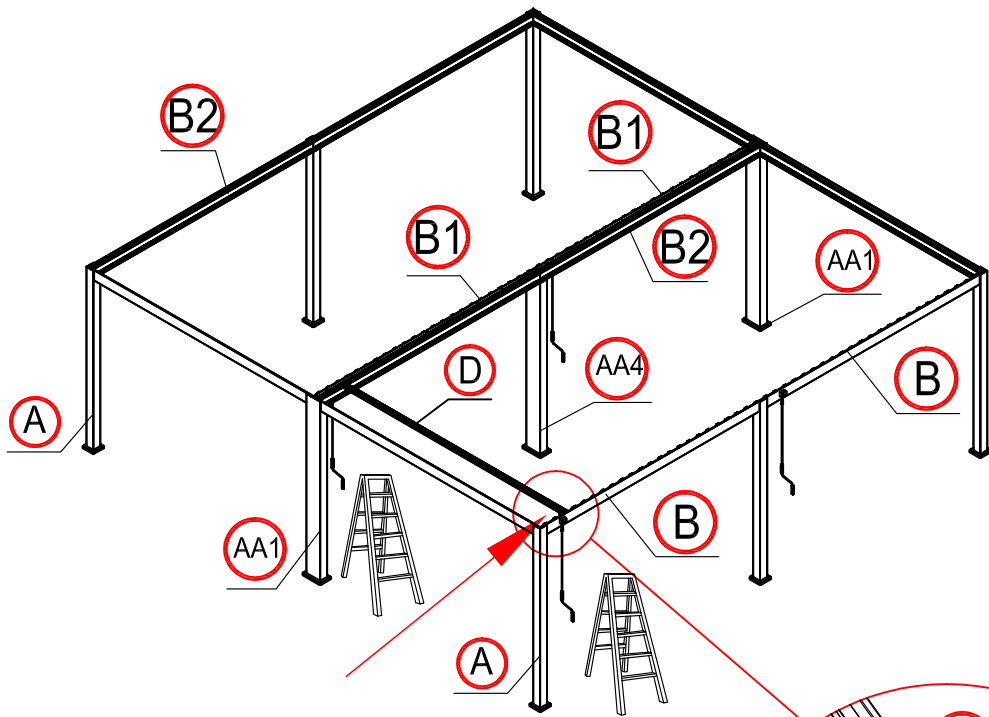

4

When assemble the beam and leg together, please loosen the screws fixing the flat irons first and then slide the flat irons into the corresponding slot on the leg.

9

F: 2 times
T: 36 times

4 times

Assemble the third slice to the left.

Assemble the third slice to the right.

Assemble the third slice to the left.

Assemble the third slice to the right.

92 times

Please install the eight shutters with hangers first.

Make the shutter as vertical.