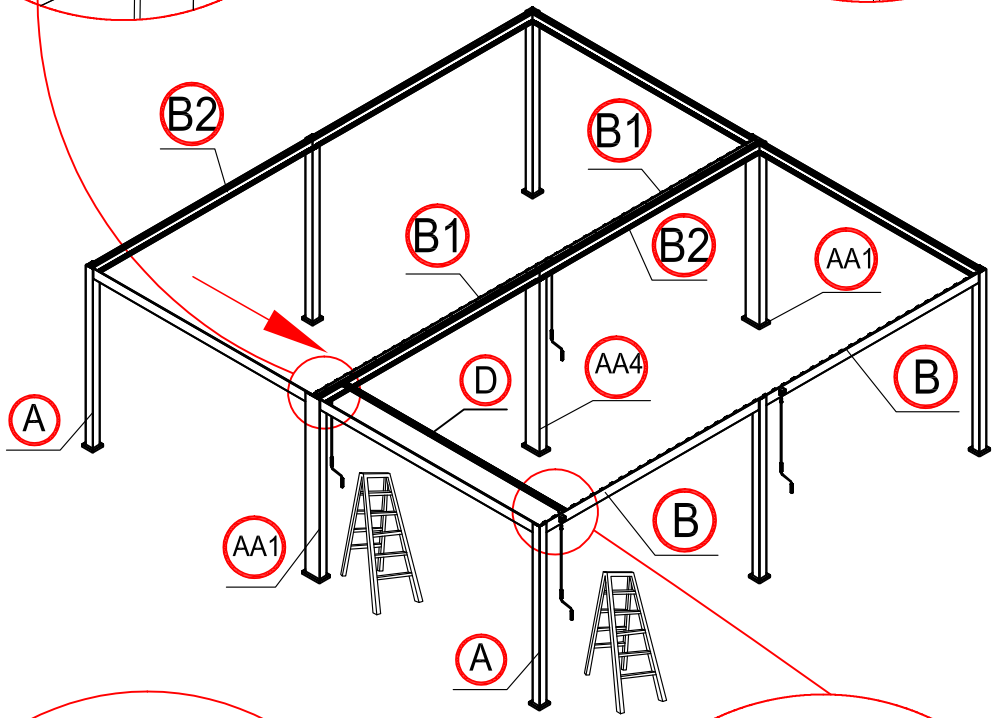

4

When assemble the beam and leg together, please loosen the screws fixing the flat irons first and then slide the flat irons into the corresponding slot on the leg.

9

F: 2 times
T: 36 times

4 times

Assemble the third slice to the left.

Assemble the third slice to the right.

Assemble the third slice to the left.

Assemble the third slice to the right.

92 times

Please install the eight shutters with hangers first.

Make the shutter as vertical.