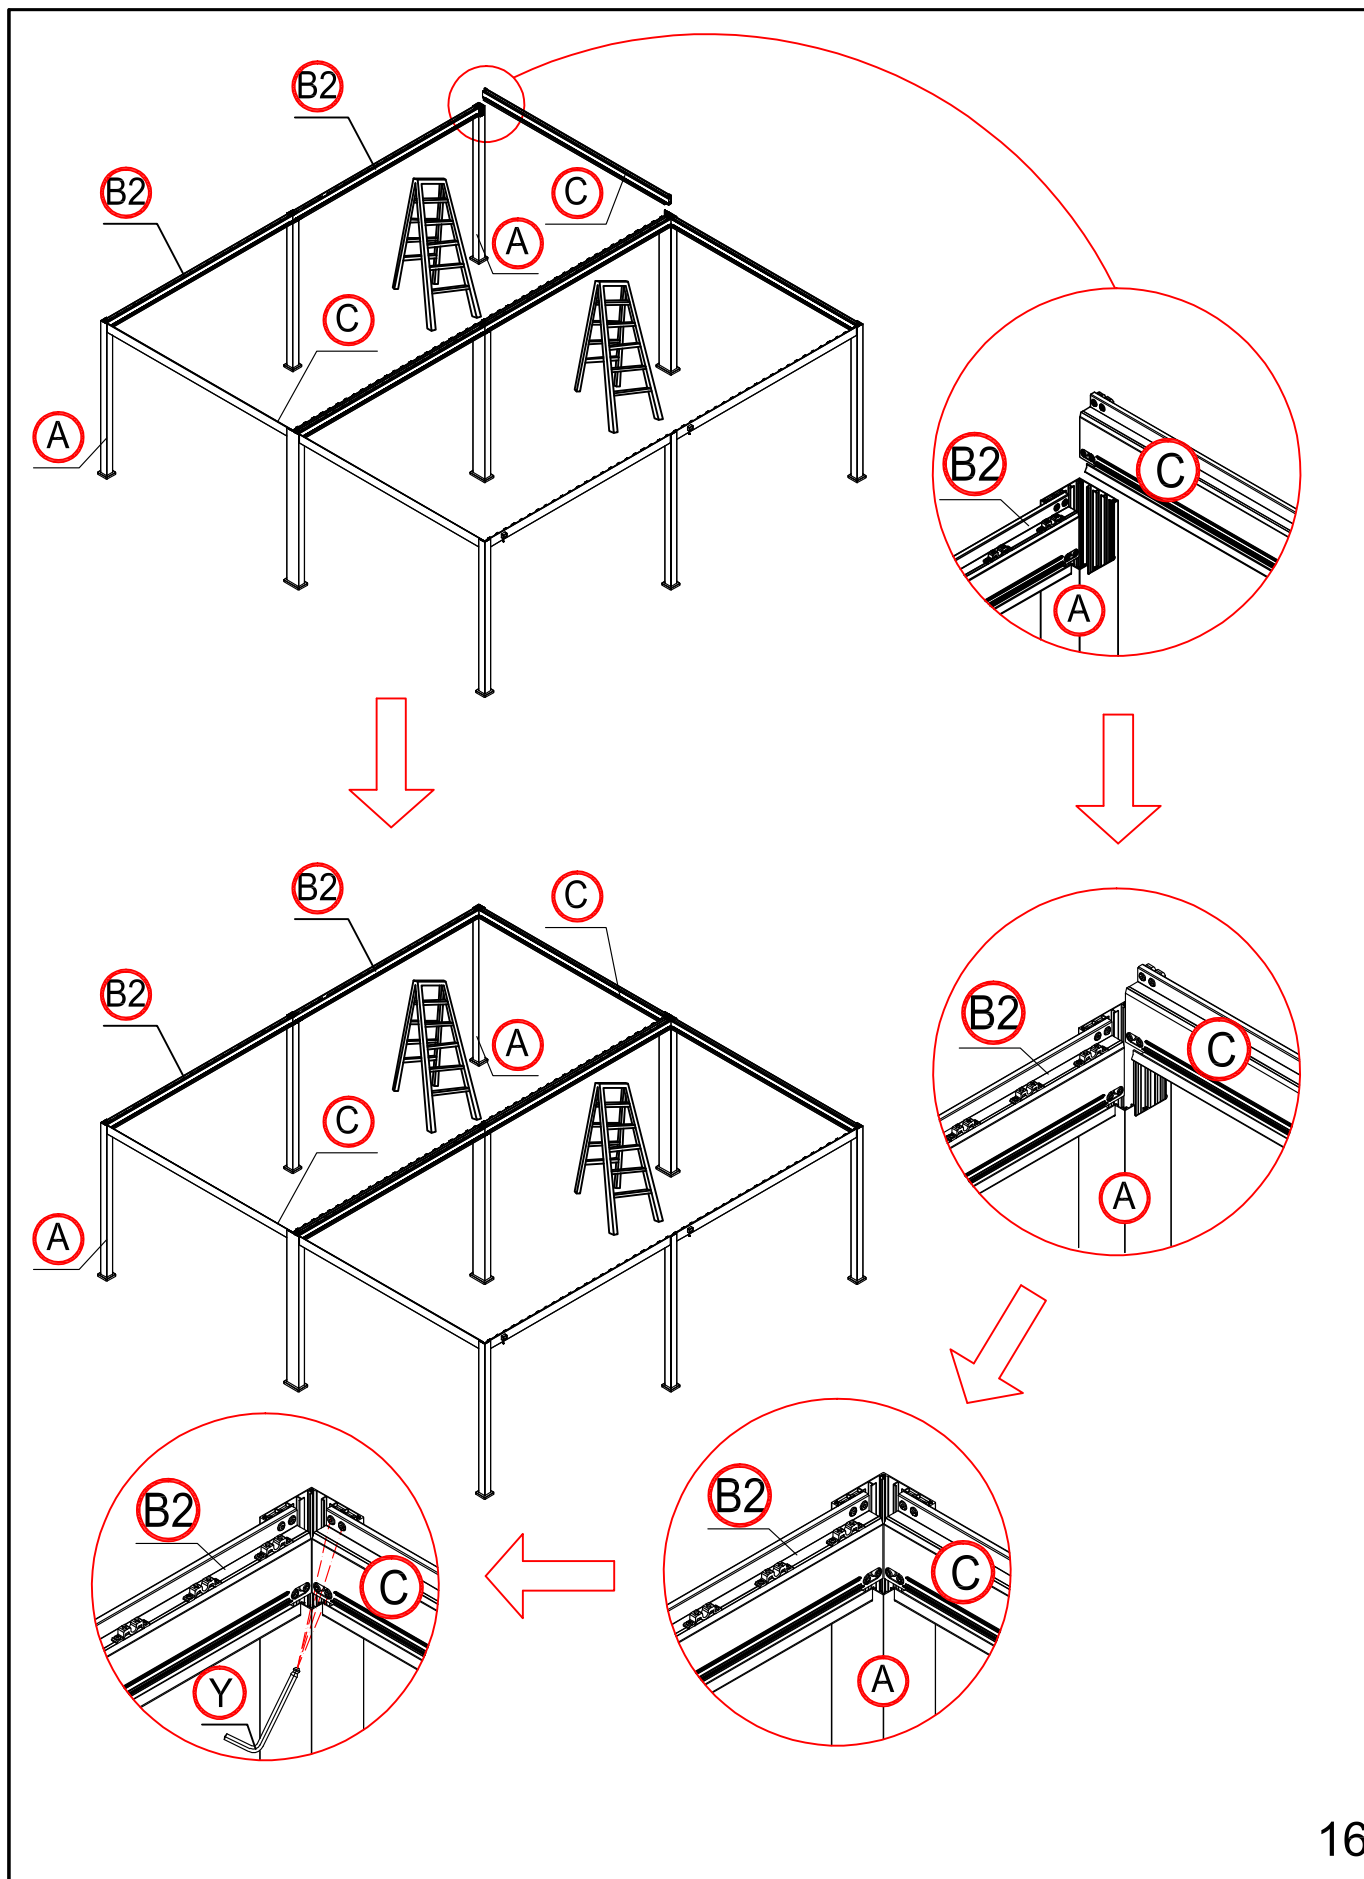

4

When assemble the beam and leg together, please loosen the screws fixing the flat irons first and then slide the flat irons into the corresponding slot on the leg.

9

F: 2 times
T: 36 times

4 times

Assemble the third slice to the left.

Assemble the third slice to the right.

Assemble the third slice to the left.

Assemble the third slice to the right.

92 times

Please install the eight shutters with hangers first.

Make the shutter as vertical.