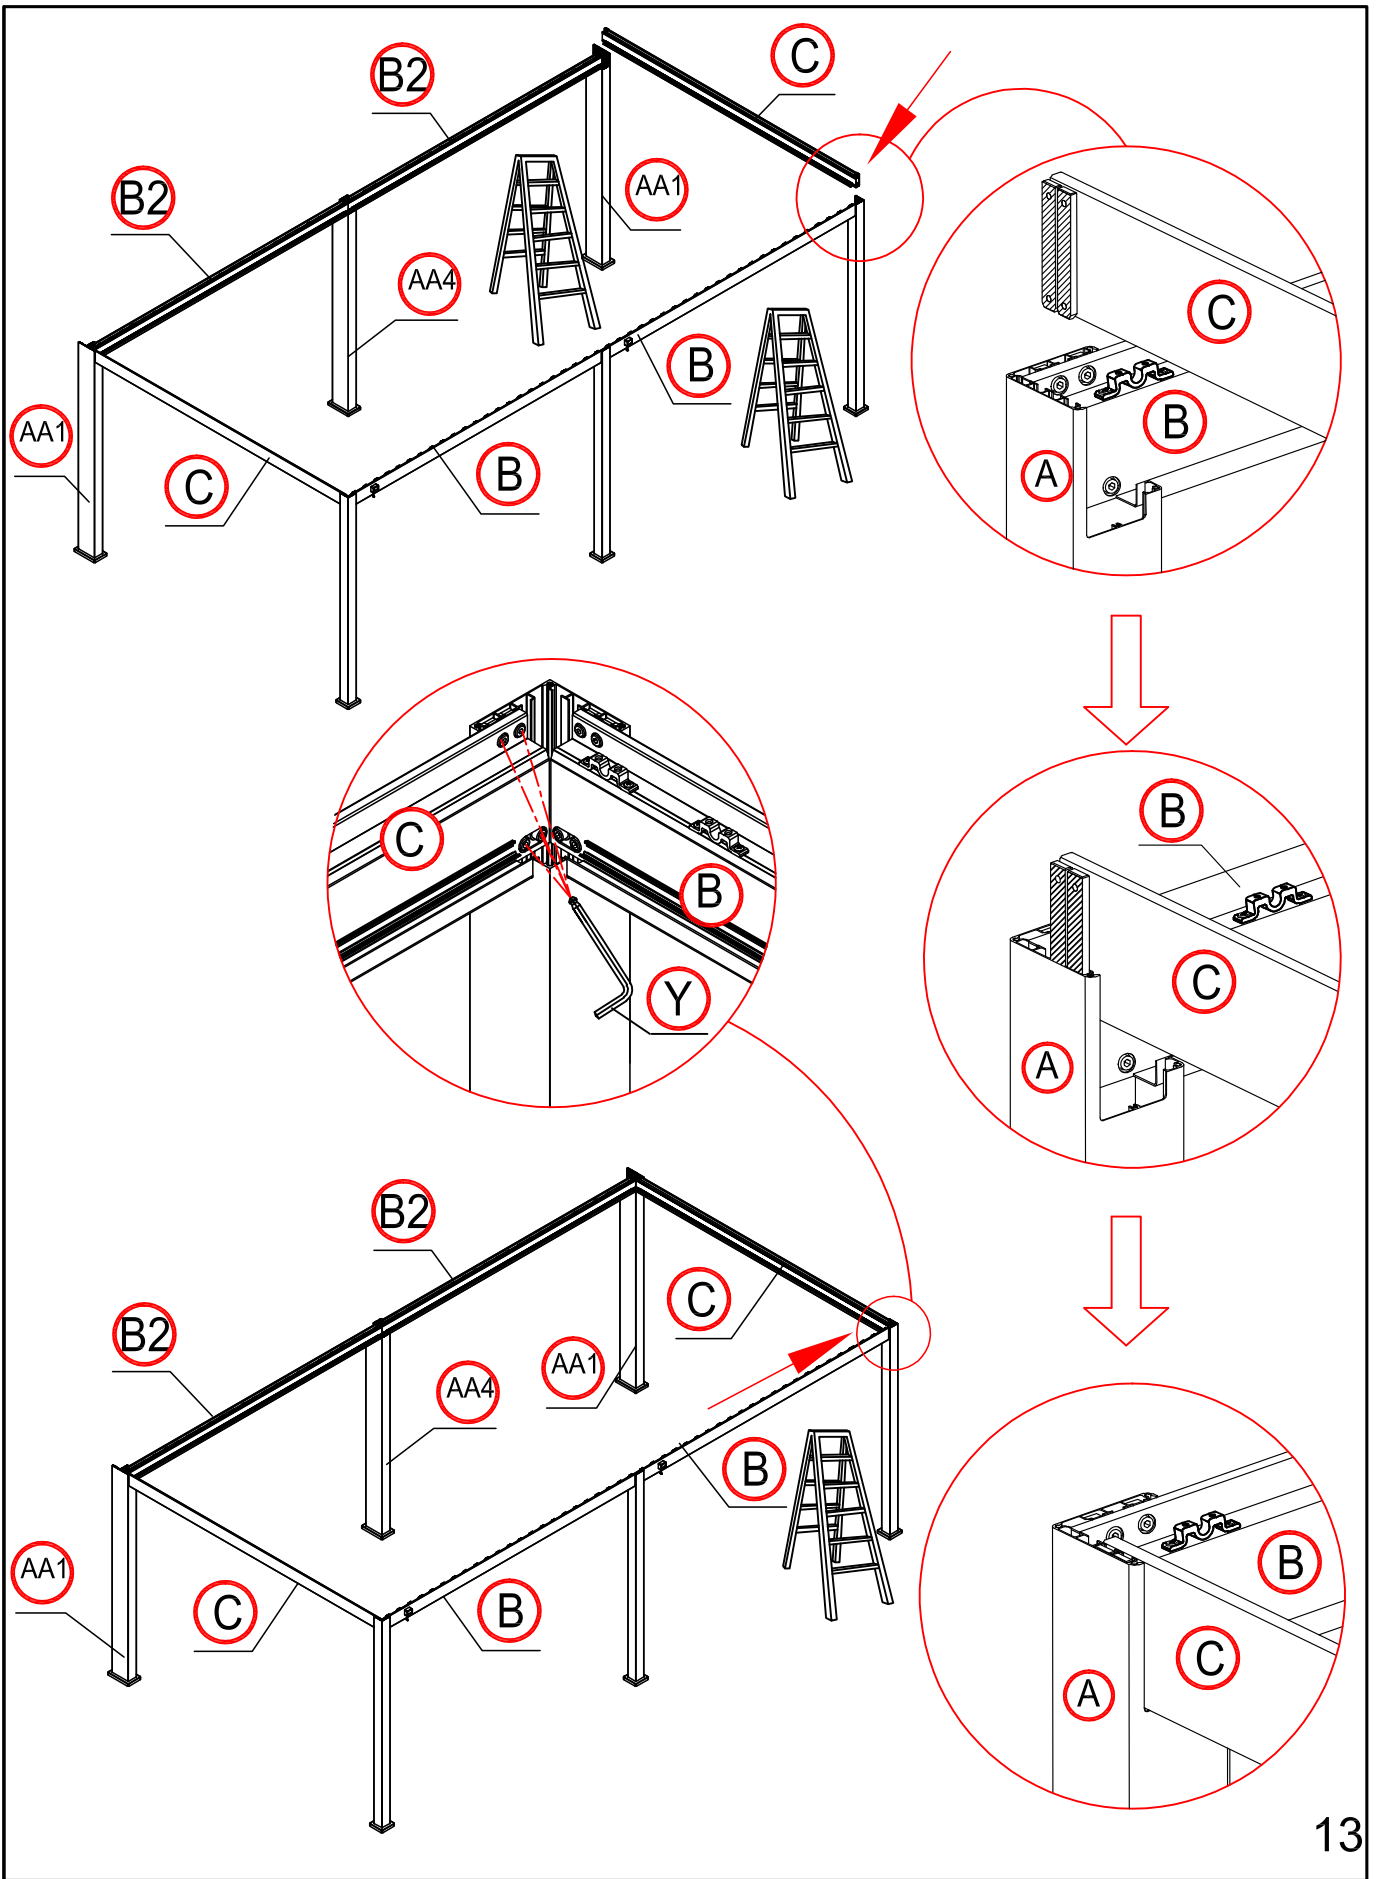

4

When assemble the beam and leg together, please loosen the screws fixing the flat irons first and then slide the flat irons into the corresponding slot on the leg.

9

F: 2 times
T: 36 times

4 times

Assemble the third slice to the left.

Assemble the third slice to the right.

Assemble the third slice to the left.

Assemble the third slice to the right.

92 times

Please install the eight shutters with hangers first.

Make the shutter as vertical.