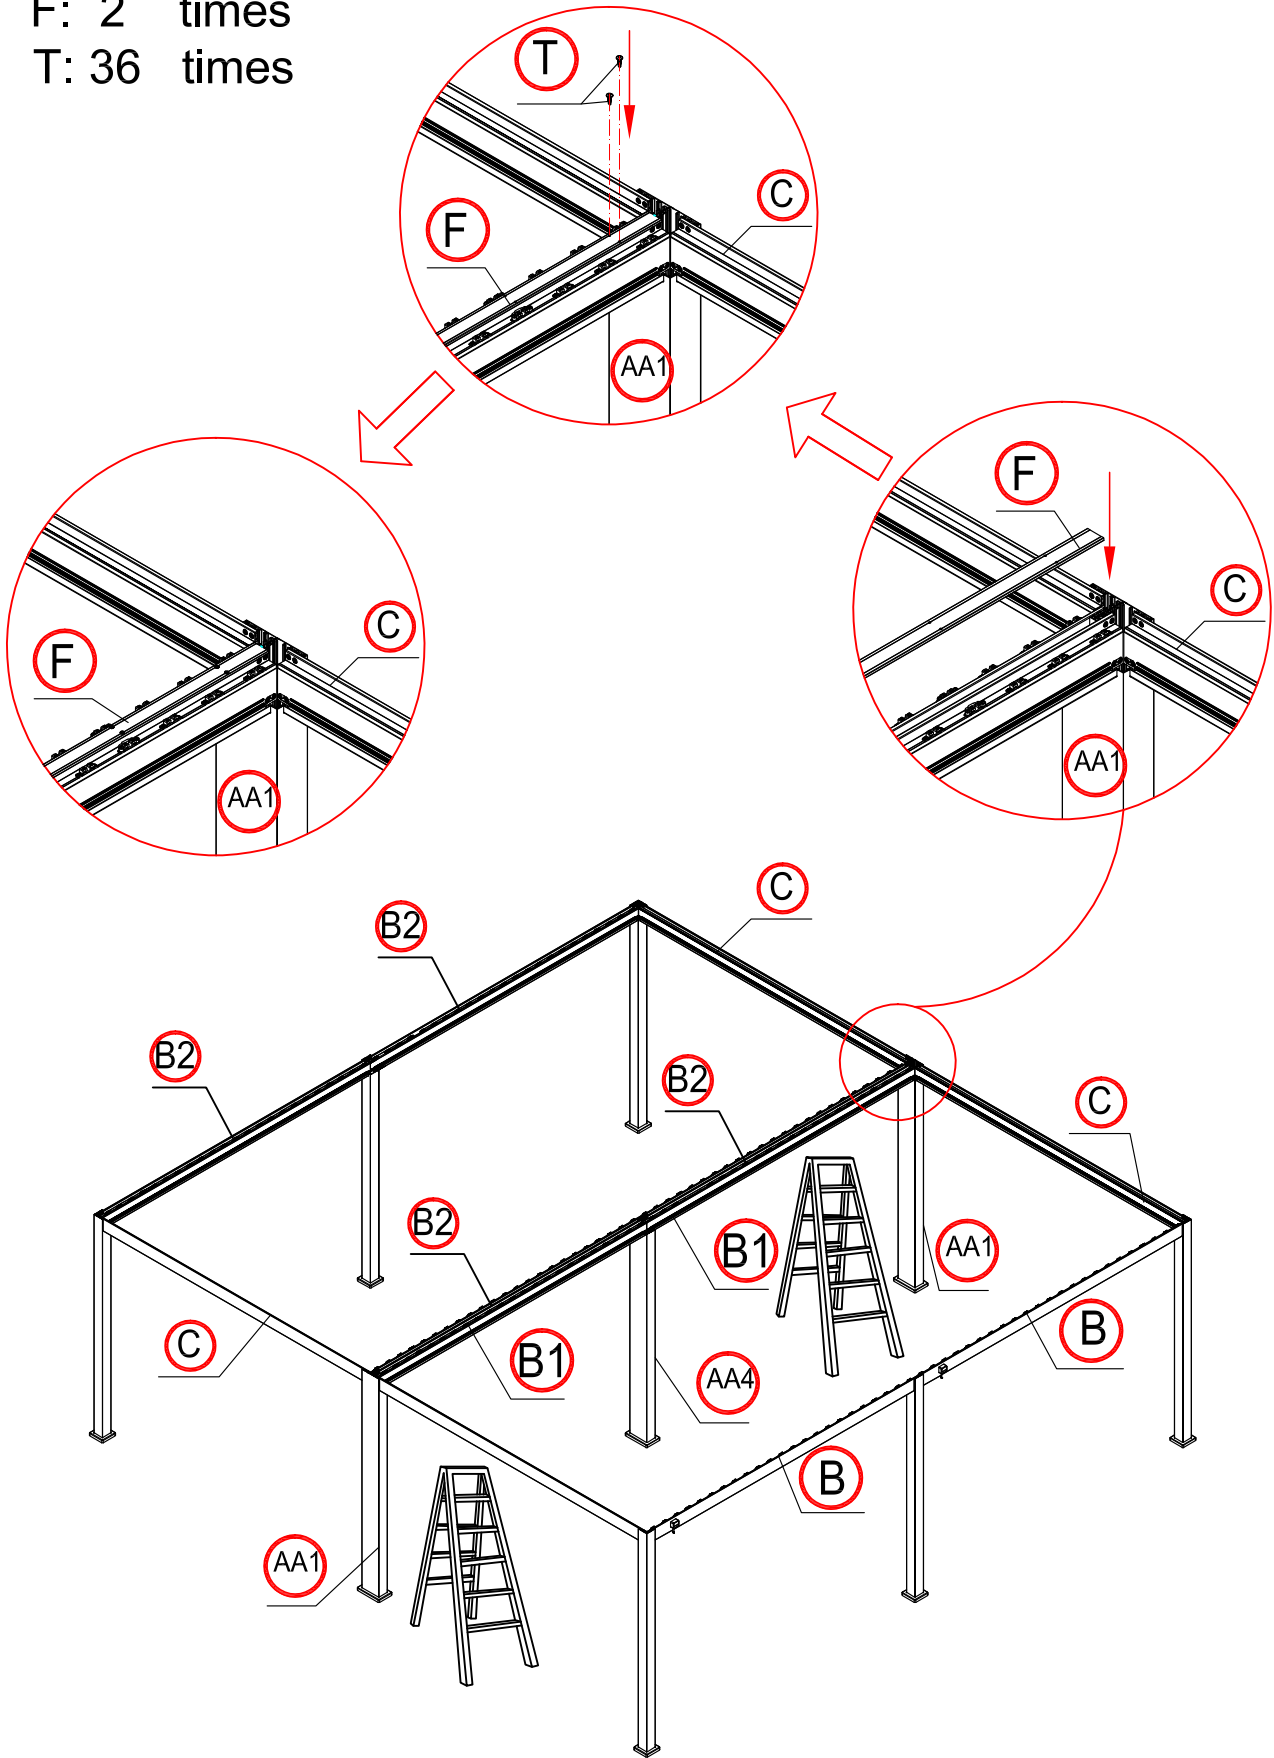

4

When assemble the beam and leg together, please loosen the screws fixing the flat irons first and then slide the flat irons into the corresponding slot on the leg.

9

F: 2 times
T: 36 times

4 times

Assemble the third slice to the left.

Assemble the third slice to the right.

Assemble the third slice to the left.

Assemble the third slice to the right.

92 times

Please install the eight shutters with hangers first.

Make the shutter as vertical.