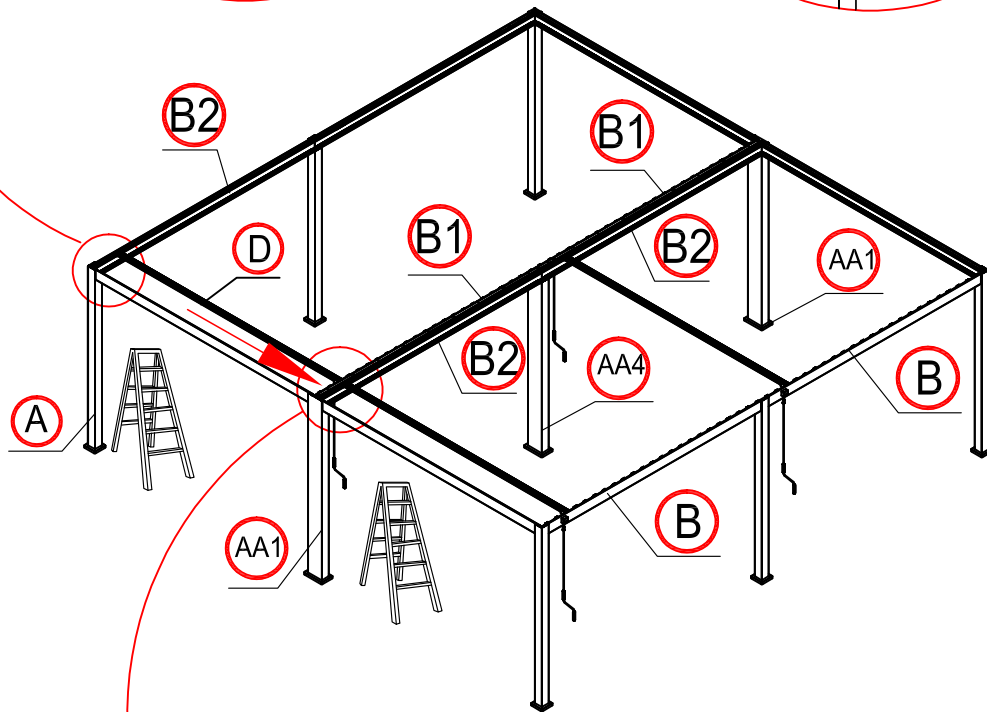

4

When assemble the beam and leg together, please loosen the screws fixing the flat irons first and then slide the flat irons into the corresponding slot on the leg.

9

F: 2 times
T: 36 times

4 times

Assemble the third slice to the left.

Assemble the third slice to the right.

Assemble the third slice to the left.

Assemble the third slice to the right.

92 times

Please install the eight shutters with hangers first.

Make the shutter as vertical.