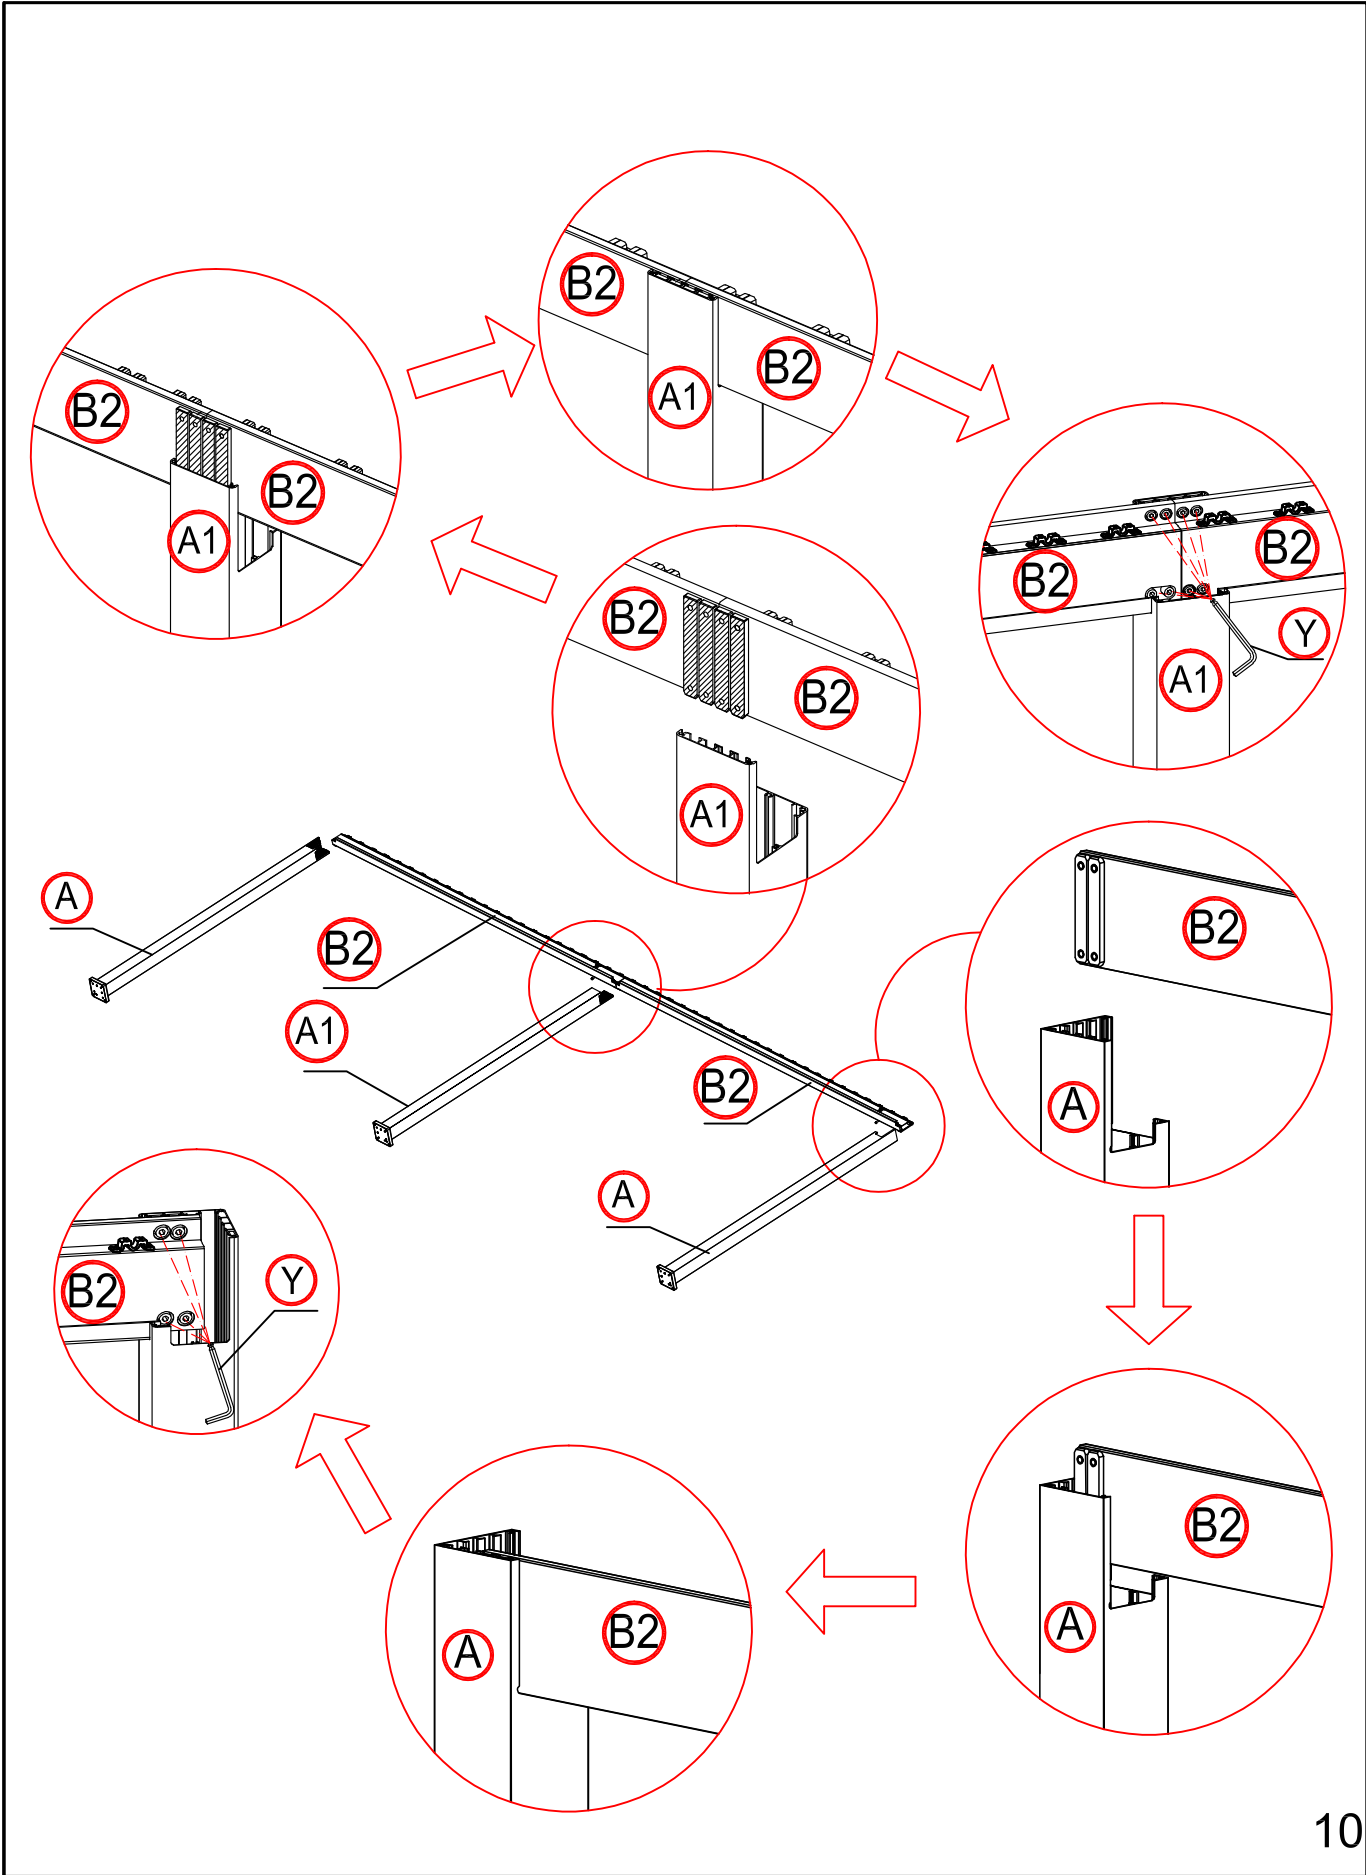

4

When assemble the beam and leg together, please loosen the screws fixing the flat irons first and then slide the flat irons into the corresponding slot on the leg.

9

F: 2 times
T: 36 times

4 times

Assemble the third slice to the left.