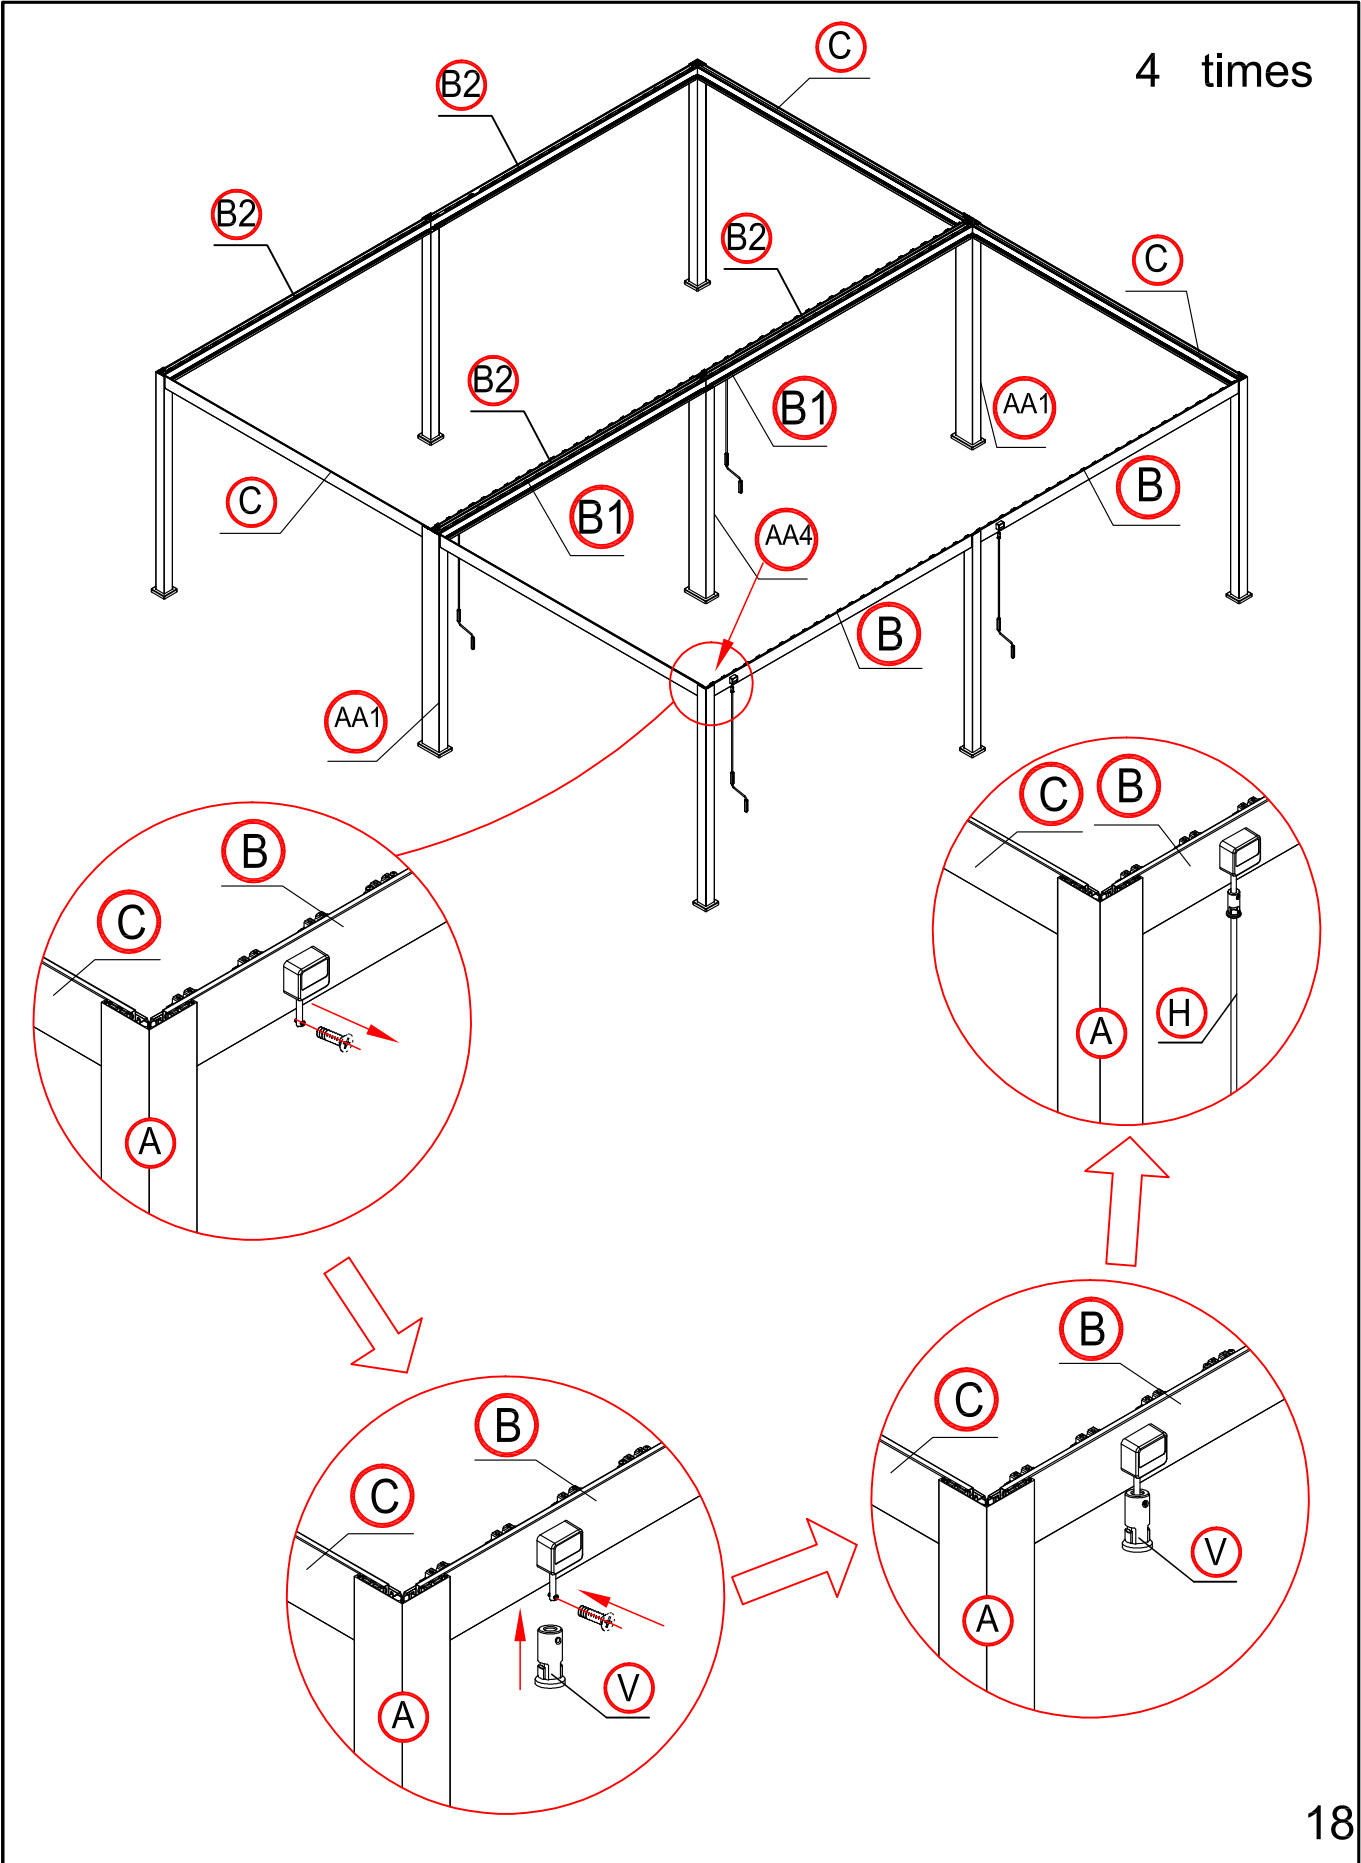

4

When assemble the beam and leg together, please loosen the screws fixing the flat irons first and then slide the flat irons into the corresponding slot on the leg.

9

F: 2 times
T: 36 times

4 times

Assemble the third slice to the left.

Assemble the third slice to the right.

Assemble the third slice to the left.

Assemble the third slice to the right.

92 times

Please install the eight shutters with hangers first.

Make the shutter as vertical.