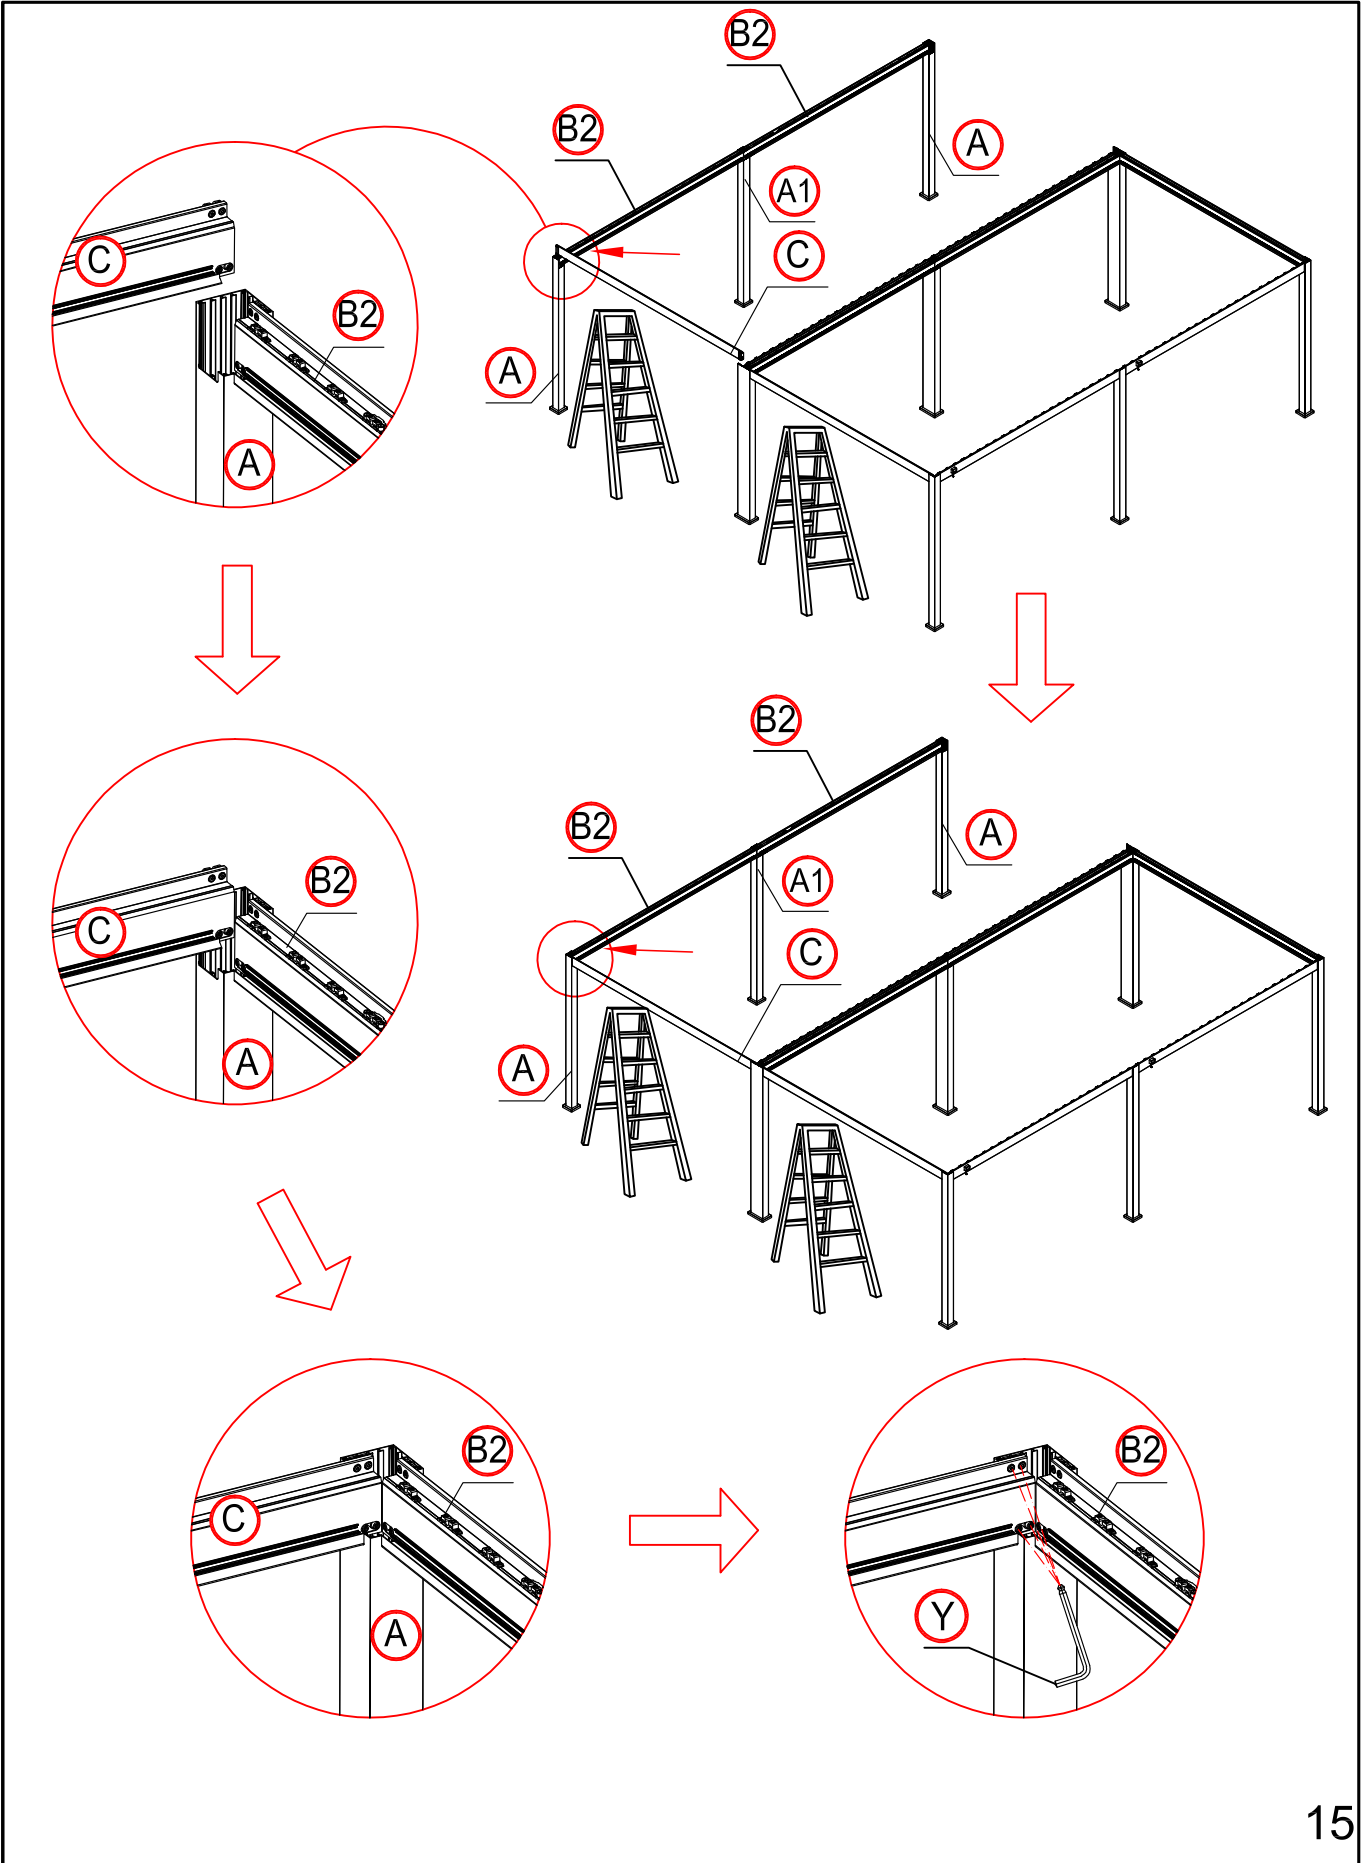

4

When assemble the beam and leg together, please loosen the screws fixing the flat irons first and then slide the flat irons into the corresponding slot on the leg.

9

F: 2 times
T: 36 times

4 times

Assemble the third slice to the left.

Assemble the third slice to the right.

Assemble the third slice to the left.

Assemble the third slice to the right.

92 times

Please install the eight shutters with hangers first.

Make the shutter as vertical.