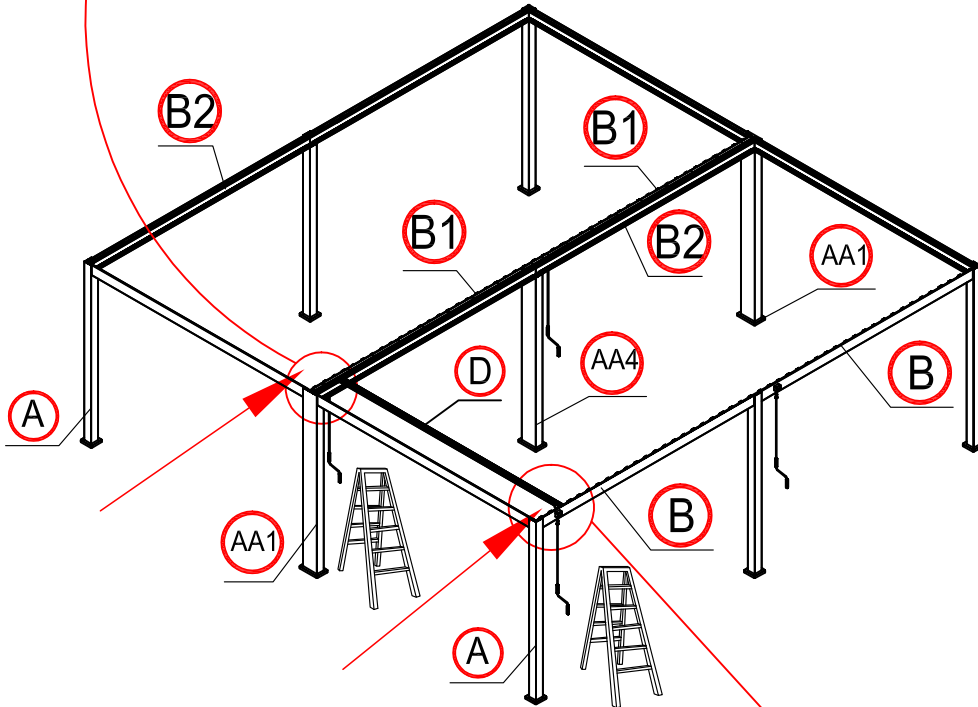

4

When assemble the beam and leg together, please loosen the screws fixing the flat irons first and then slide the flat irons into the corresponding slot on the leg.

9

F: 2 times
T: 36 times

4 times

Assemble the third slice to the left.

Assemble the third slice to the right.

Assemble the third slice to the left.

Assemble the third slice to the right.

92 times

Please install the eight shutters with hangers first.

Make the shutter as vertical.