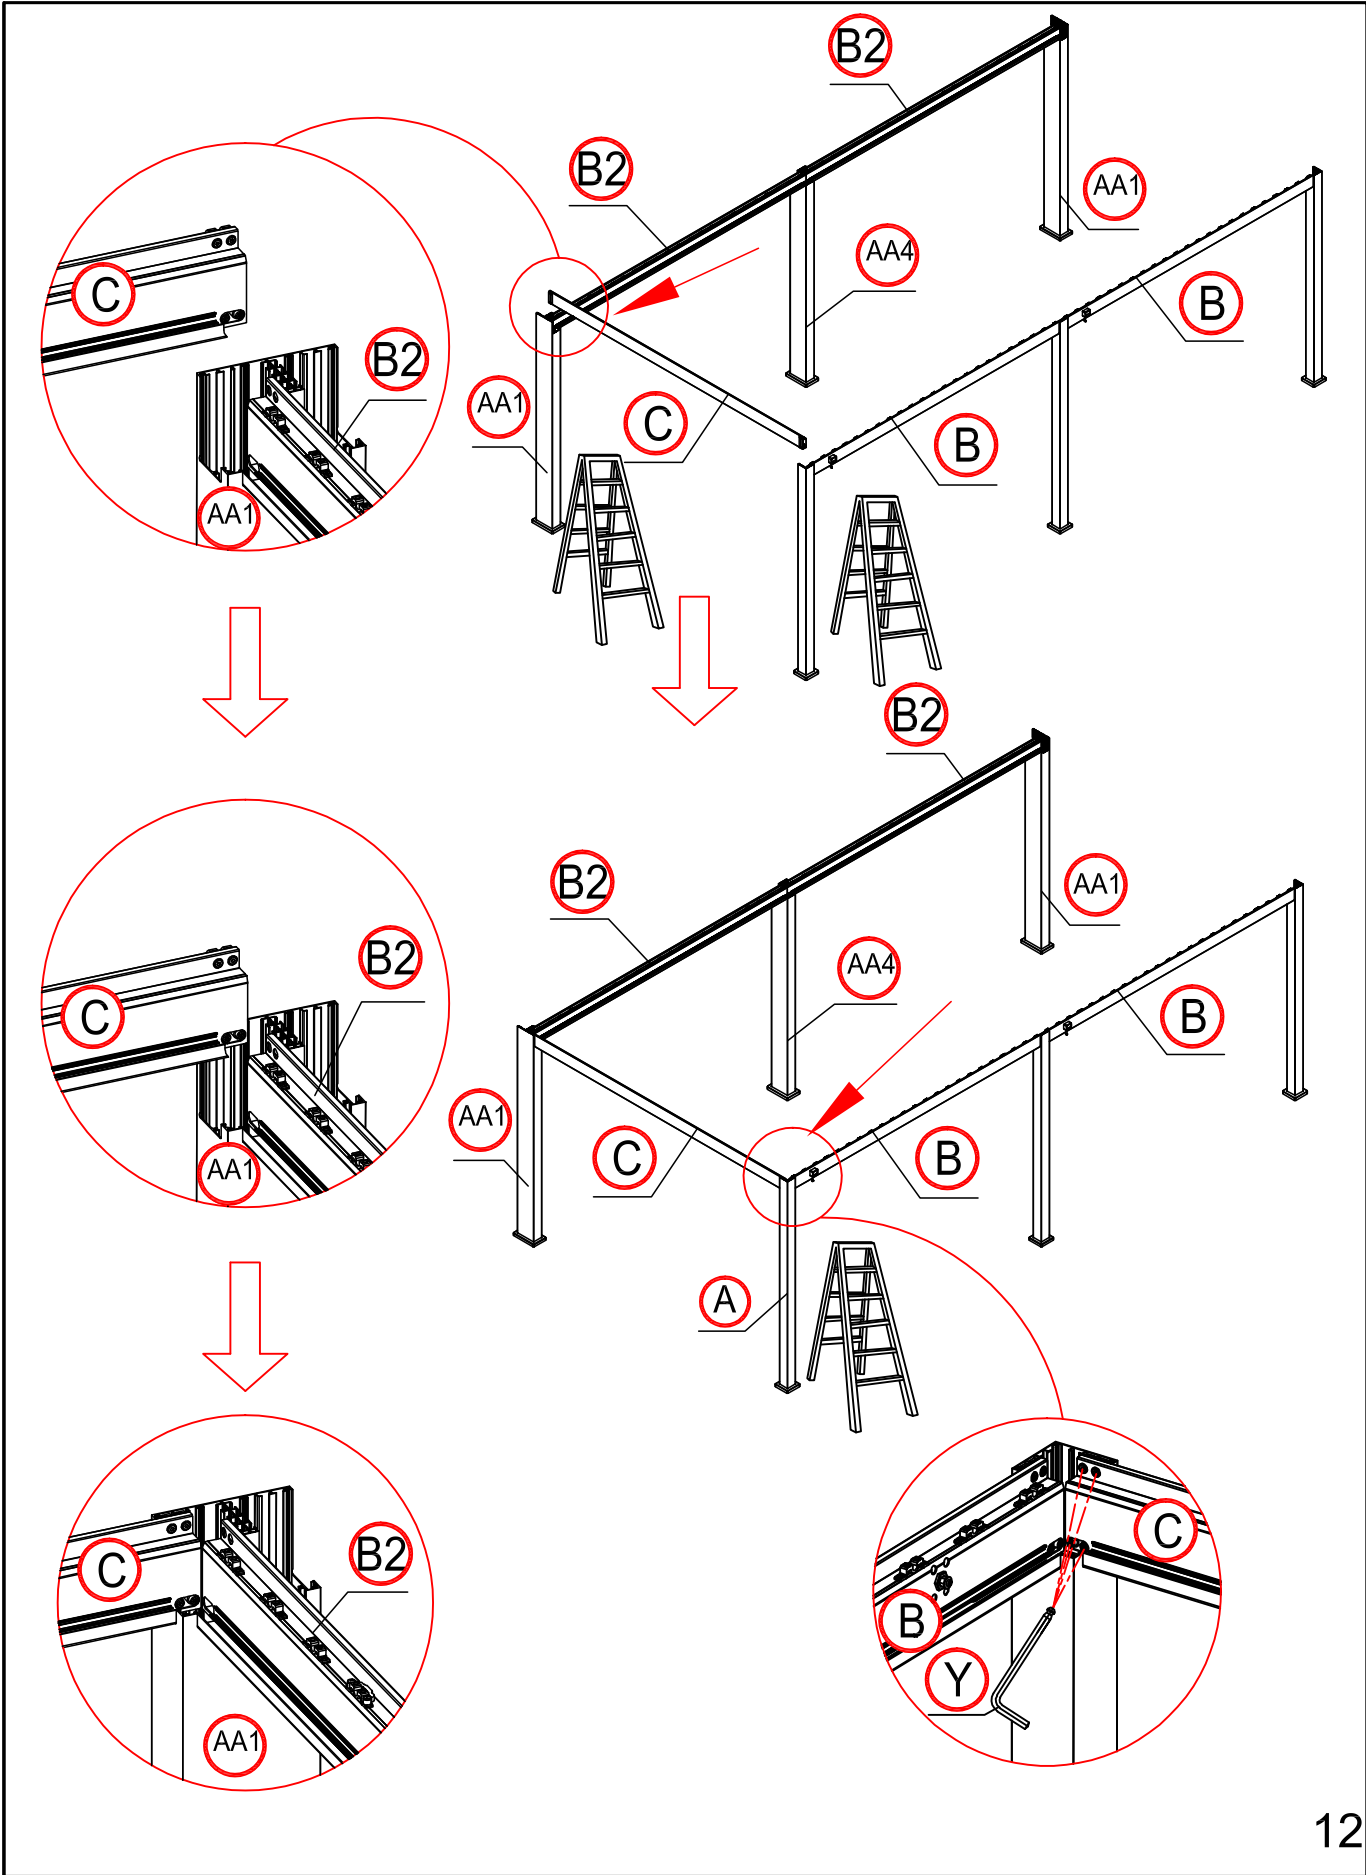

4

When assemble the beam and leg together, please loosen the screws fixing the flat irons first and then slide the flat irons into the corresponding slot on the leg.

9

F: 2 times
T: 36 times

4 times

Assemble the third slice to the left.