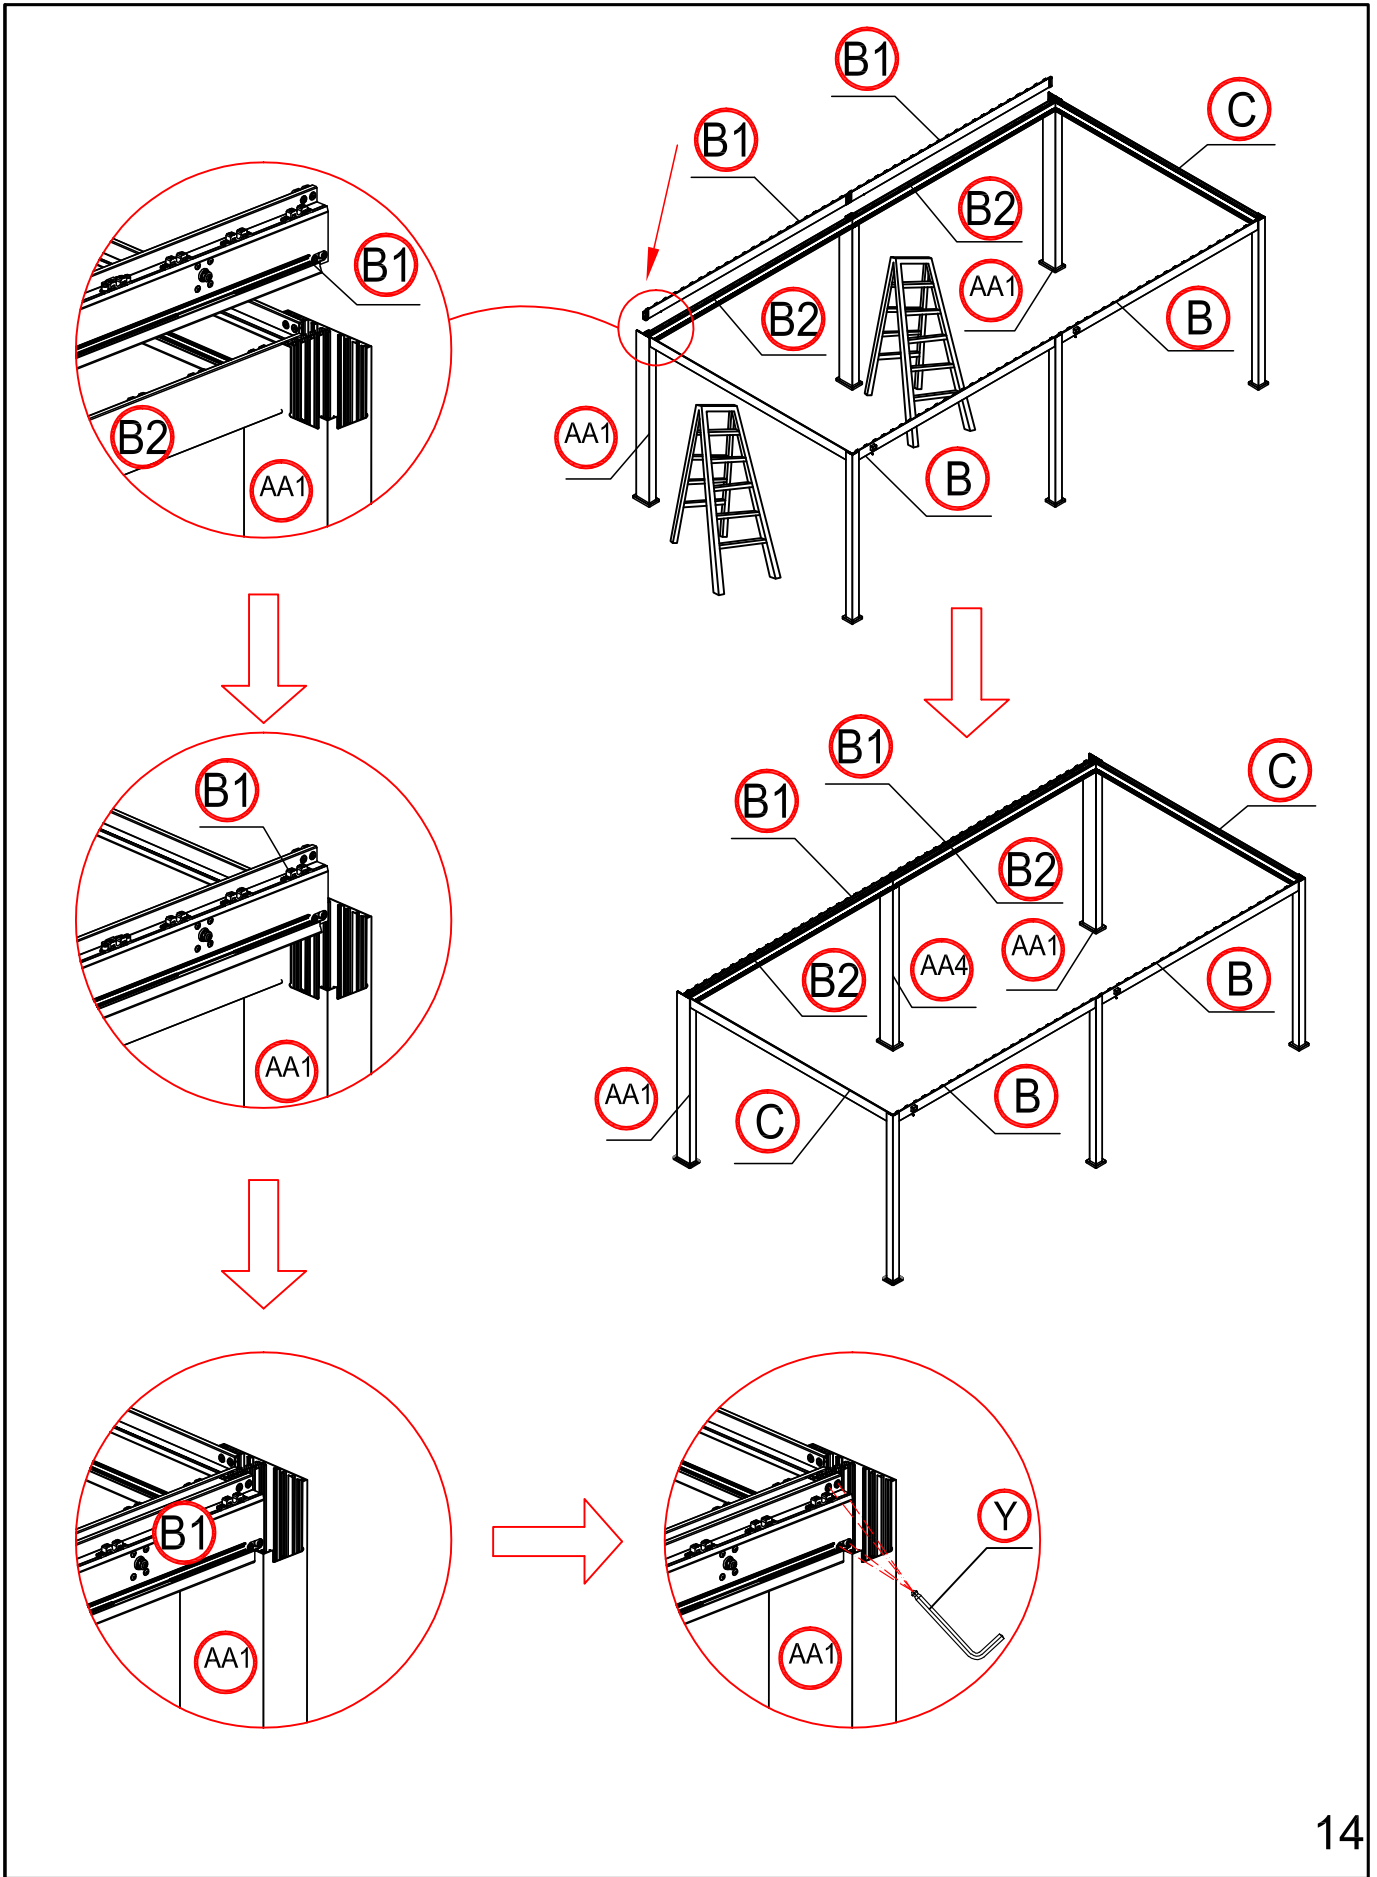

4

When assemble the beam and leg together, please loosen the screws fixing the flat irons first and then slide the flat irons into the corresponding slot on the leg.

9

F: 2 times
T: 36 times

4 times

Assemble the third slice to the left.

Assemble the third slice to the right.

Assemble the third slice to the left.

Assemble the third slice to the right.

92 times

Please install the eight shutters with hangers first.

Make the shutter as vertical.