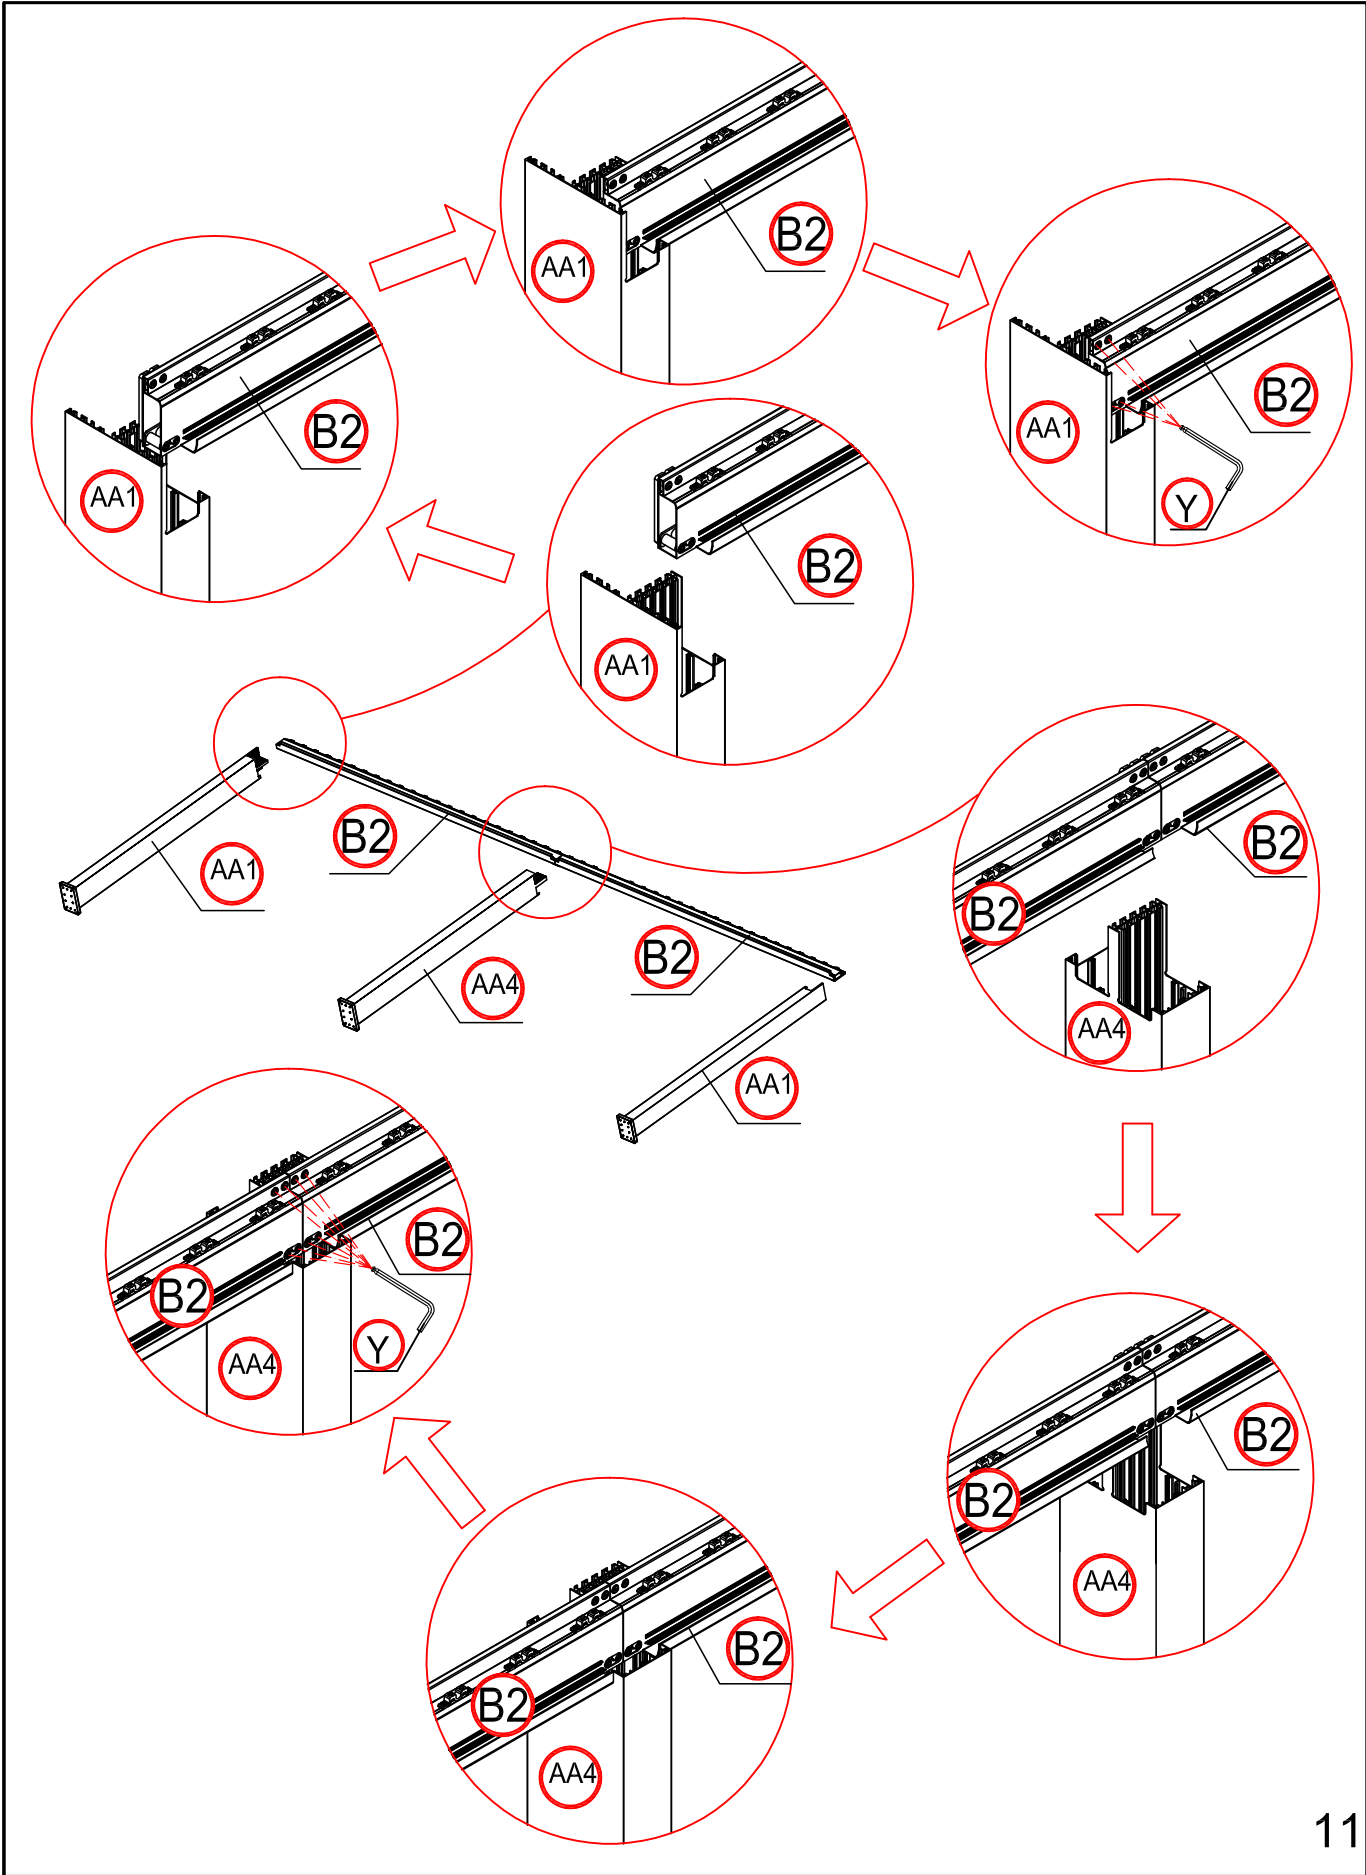

4

When assemble the beam and leg together, please loosen the screws fixing the flat irons first and then slide the flat irons into the corresponding slot on the leg.

9

F: 2 times
T: 36 times

4 times

Assemble the third slice to the left.