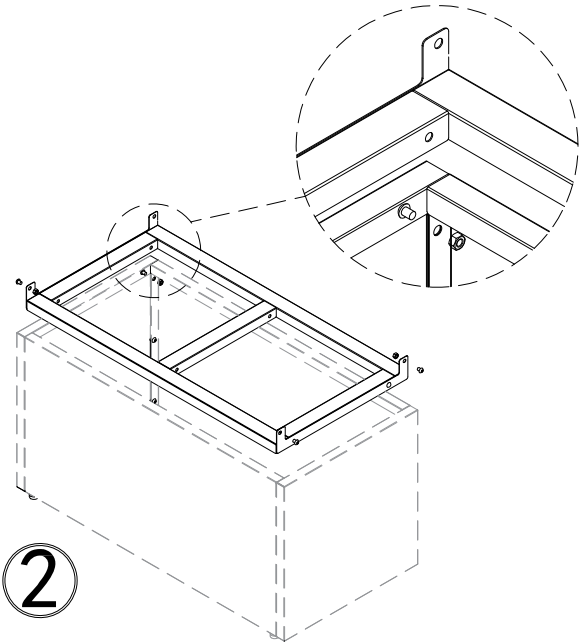

1

2

3

4

Self Watering Tray

94x49x8cm (for Metal Planter 100x50x50cm)

Herstera Garden S.L.

Barcelona, Spain
www.herstergarden.com