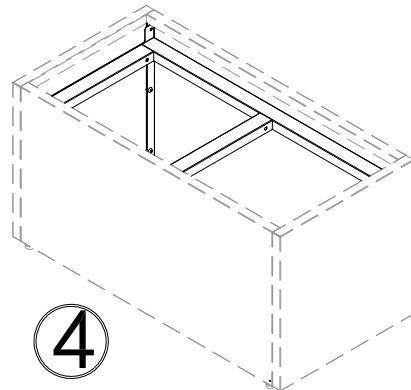

1

2

3

4

Self Watering Tray

94x49x8cm (for Metal Planter 100x50x50cm)

Herstera Garden S.L.

Barcelona, Spain
www.herstergarden.com