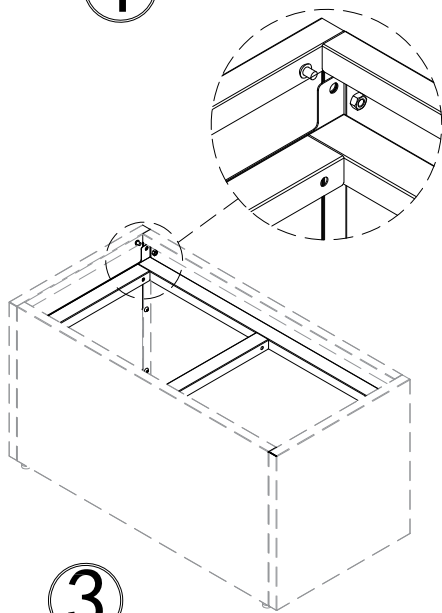

1

2

3

4

Self Watering Tray

94x49x8cm (for Metal Planter 100x50x50cm)

Herstera Garden S.L.

Barcelona, Spain
www.herstergarden.com