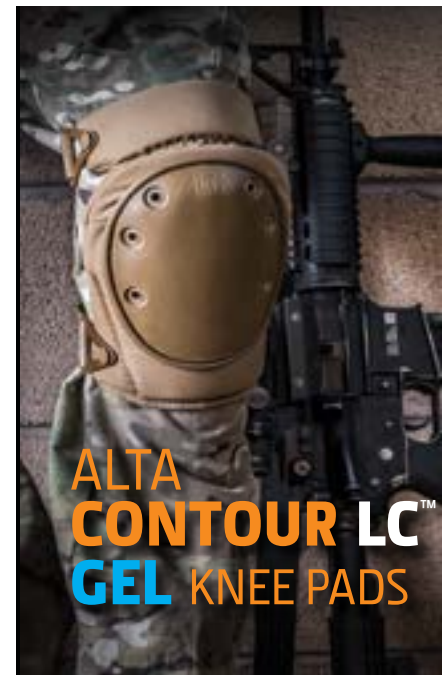

ALTA
CONTOUR LC™
GEL KNEE PADS