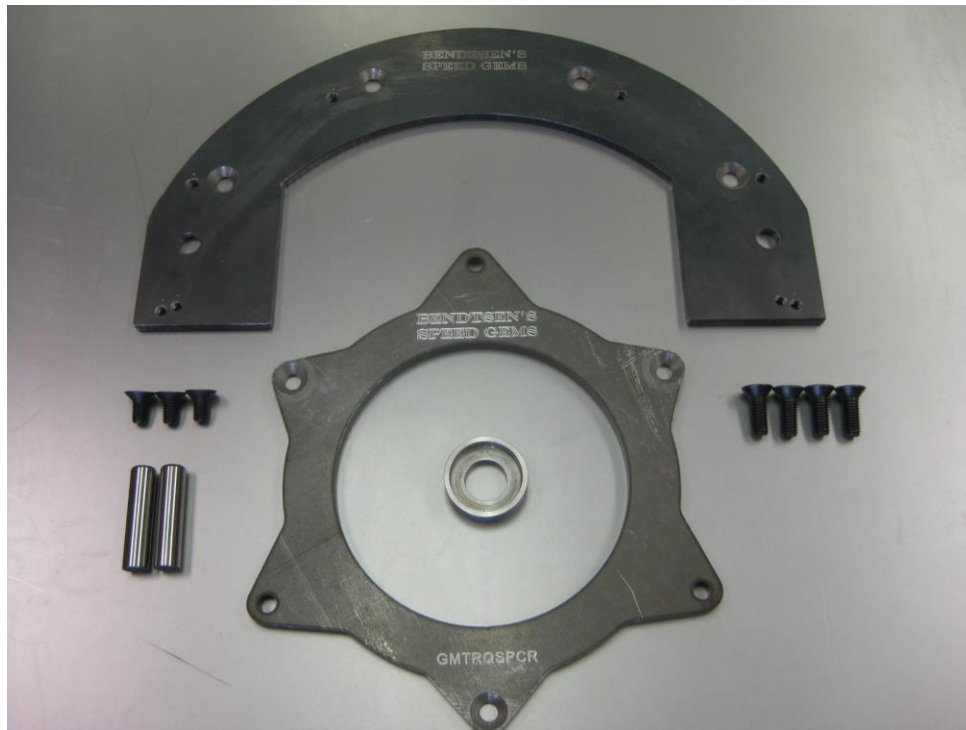

BENDTSEN'S

SPEED GEMS II

CADILLAC 429 TO CHEV 700R4

Bendtsen's Transmission Adapters 763-767-4480

Kit Contains:

- 3-Flathead cap screws M10x20
- 4-Flathead cap screws 3/8 x 16 x1
- 1-Torque Converter Drive Star
- 1-Steel Adapter Plate
- 1-Crank Adapter-BPOC
- 4- 3/8x24x1 Hex Bolts
- 3- 3/8 Fine Flange Nuts
- 1- 5/16 x16x1 ¼
- 1- 5/16 x16x1 ½