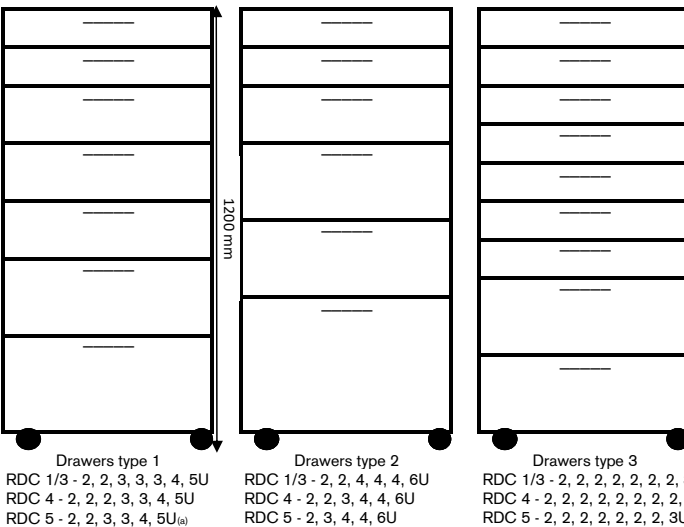

SERIE 120 (S120)
RDC 1/3-22U | RDC4-21U | RDC 5 - 19U

REF: RDC#.120## (# - n° of serie / ## n° of drawers)

(a) - suitable for Microphones - RDC5.12006
1U = 45mm

ACCESSORIES

DESIG.	U	REF
Dividers w/ 4 spaces for Drawer	2U	DDRAW1.204
	3U	DDRAW1.304
	4U	DDRAW1.404
	5U	DDRAW1.504
	6U	DDRAW1.604
Dividers w/ 12 spaces for Drawer	2U	DDRAW1.212
	3U	DDRAW1.312
	4U	DDRAW1.412
	5U	DDRAW1.512
	6U	DDRAW1.612
2 movable dividing wall for Drawer	2U	DDRAW1.220
	3U	DDRAW1.320
	4U	DDRAW1.420
	5U	DDRAW1.520
	6U	DDRAW1.620
Foam 5U, 32 Mic. + 7 Mic. Ht	5U	EDRAW1.5327
Foam 3U, 16x DI Box	3U	EDRAW1.016