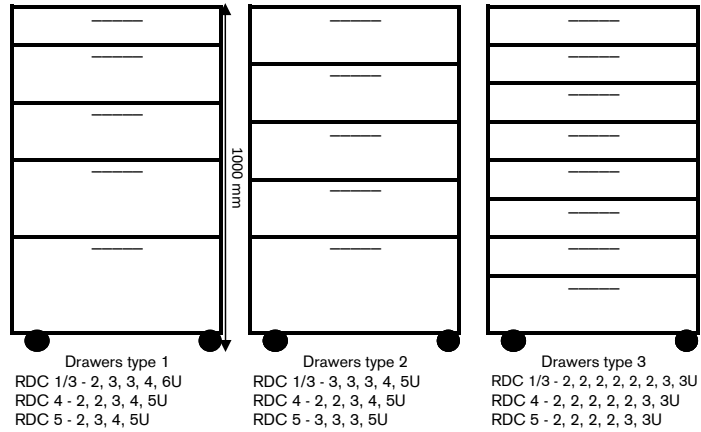

PRODUCT SPECIFICATION

ROADCASES				
STANDARD			PROFESSIONAL	
RDC 1	RDC 2	RDC 3	RDC 4	RDC 5
Serie 80,100,120	Serie 80,100,120	Serie 80, 120	Serie 80, 100, 120	Serie 80, 100, 120
Front Lid	Front Door	Front Door + table on back Lid Table	Front Lid Table, Led light Master locking system	Front Lid + upper door Table, Led light Master locking system
				

Our roadcases have the exterior dimensions of 600x600 and vary in height according to the series. series 80 - 800mm, series 100 - 1000mm and series 120 - 1200mm.

SERIE 80 (S80)
RDC 1/3-13U | RDC 5 - 10U

REF: RDC#.080## (# - n° of serie / ## n° of drawers)

SERIE 100 (S100)
RDC 1/3-18U | RDC4-16U | RDC 5 - 14U

REF: RDC#.100## (# - n° of serie / ## n° of drawers)

SERIE 120 (S120)
RDC 1/3-22U | RDC4-21U | RDC 5 - 19U