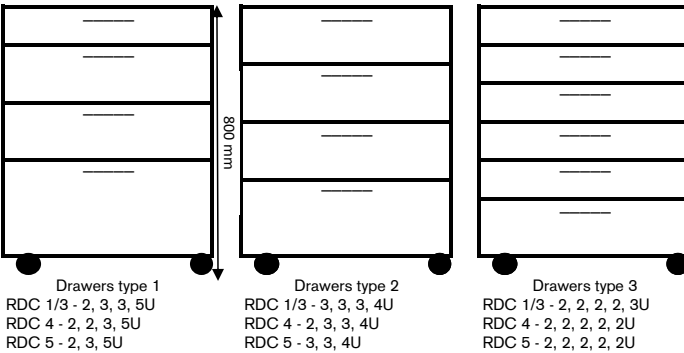

PRODUCT SPECIFICATION

ROADCASES				
STANDARD			PROFESSIONAL	
RDC 1	RDC 2	RDC 3	RDC 4	RDC 5
Serie 80,100,120	Serie 80,100,120	Serie 80, 120	Serie 80, 100, 120	Serie 80, 100, 120
Front Lid	Front Door	Front Door + table on back Lid Table	Front Lid Table, Led light Master locking system	Front Lid + upper door Table, Led light Master locking system
				

This manufacturing concept was specially developed for the tours. These flight cases feature the latest technology and materials, combined with a unique design that ensures better ergonomics and strength.
The adjustable drawers allow easy storage of many types of equipment: microphones, DIs, wireless systems, cables, plugs, tools and small accessories, easily adaptable, for example, as a mobile office.

Our roadcases have the exterior dimensions of 600x600 and vary in height according to the series. series 80 - 800mm, series 100 - 1000mm and series 120 - 1200mm.

SERIE 80 (S80)
RDC 1/3-13U | RDC 5 - 10U

REF: RDC#.080## (# - n° of serie / ## n° of drawers)

SERIE 100 (S100)
RDC 1/3-18U | RDC4-16U | RDC 5 - 14U

REF: RDC#.100## (# - n° of serie / ## n° of drawers)

SERIE 120 (S120)
RDC 1/3-22U | RDC4-21U | RDC 5 - 19U