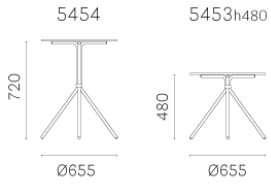

suitable for outdoor

FRAME FINISHES

LEGEND FINISHES