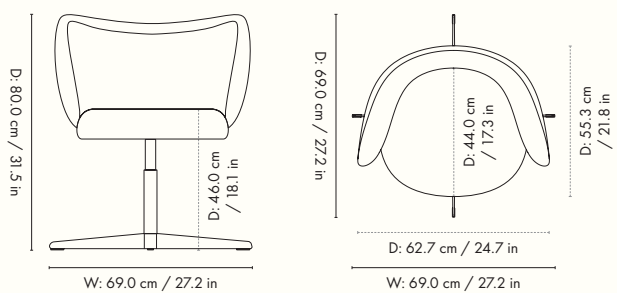

Rico Armchair – Swivel base