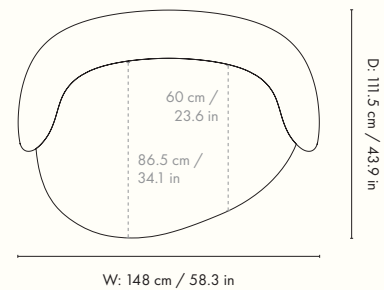

Measurements