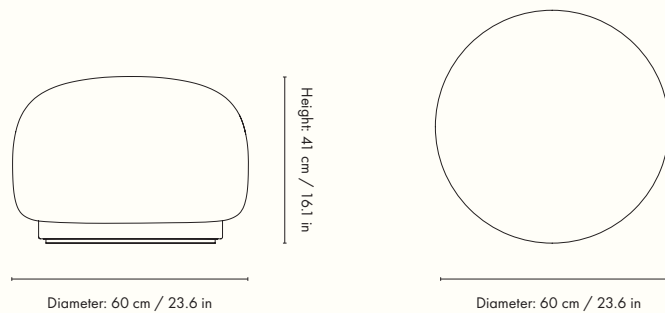

Measurements