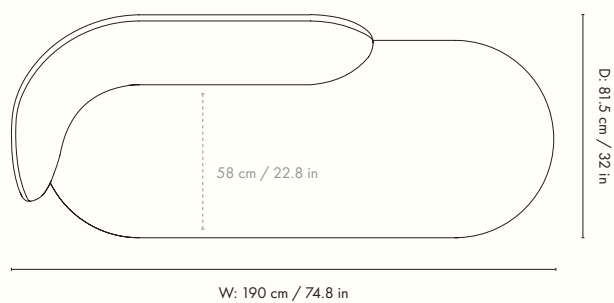

Measurements