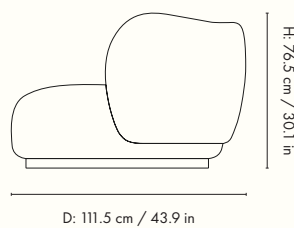

Measurements