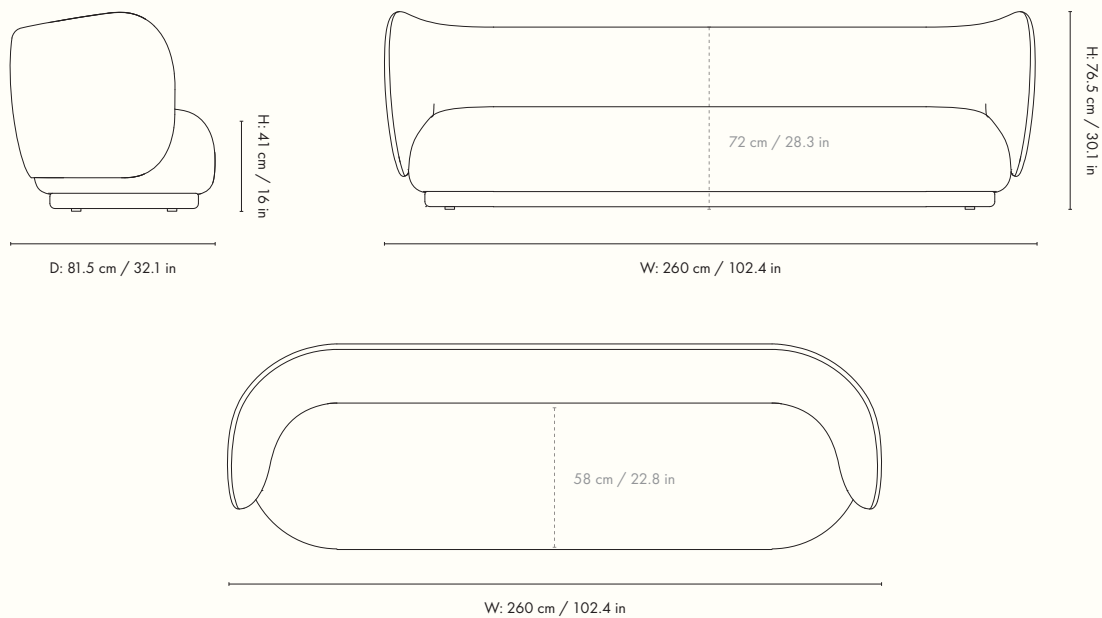

Measurements