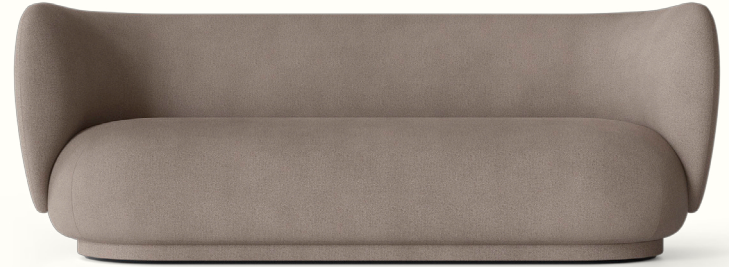

Rico Sofa 3-Seater

Design by ferm LIVING

Product details

Manufactured in Italy

Dimensions

Height: 76.5 cm / 30.1 in
Width: 210 cm / 82.7 in
Depth: 81.5 cm / 32.1 in
Back height: 72 cm / 28.3 in
Seat height: 41 cm / 16 in
Seat depth: 58 cm / 22.8 in
Weight: 60.5 kg

Materials and construction

Backrest: Moulded foam with inner iron structure
Seat: PU foam with inner wooden structure
Feet: Low density polyethylene

Care

Please see fermliving.com for care and maintenance instructions

Packsize

1

Attention

This seating is tested to meet relevant strength and durability standards. Tests are based on a person's weight of 110 kg

Test

EN 16139:2013
Furniture - Strength, durability, stability and safety
Requirements for non-domestic seating

Foam fire rating:

CAL117-2013 - pass
BS 5852 Crib5 - on request