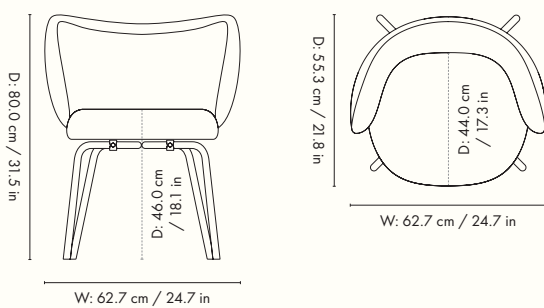

Measurements

Rico Armchair – Fixed base