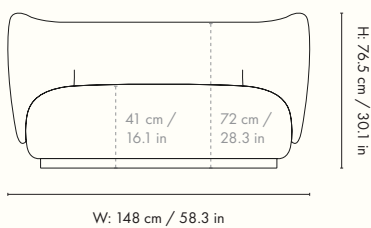

Measurements