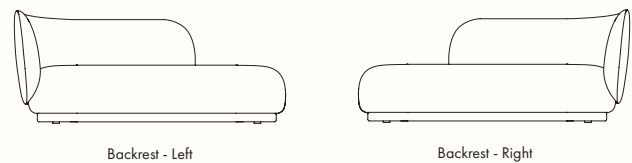

Backrest options

Rico Divan is available with the backrest on the right or left side.

Measurements

Rico Pouf

Design by ferm LIVING

Product details

Manufactured in Italy

Dimensions