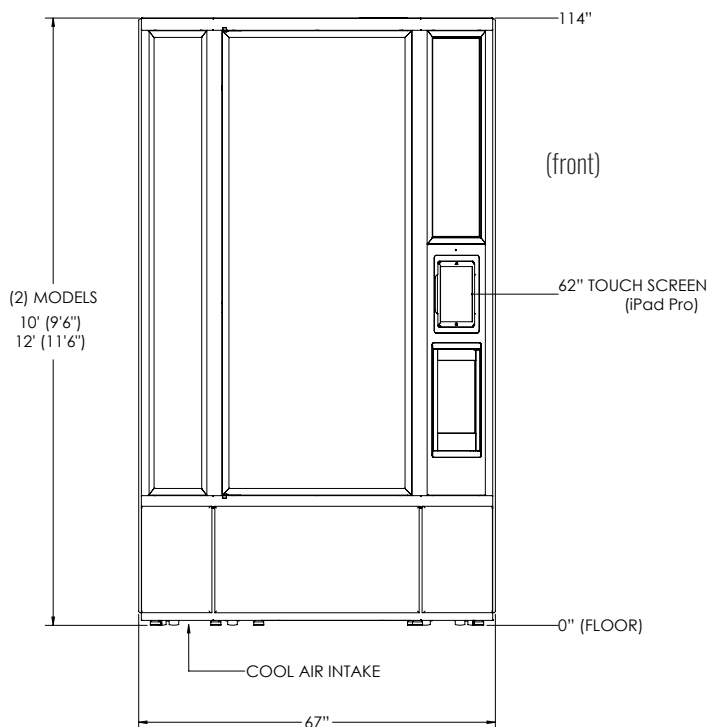

SPECIFICATIONS

Height Options: 10 or 12 ft (actual heights: 9' 6" or 11' 6")
 Dimensions 10 ft: 114" Height x 42.5" Depth x 67" Width
 Dimensions 12 ft: 138" Height x 42.5" Depth x 67" Width
 Weight 10 ft: 2,200 lbs empty / 3,000 lbs loaded
 Weight 12 ft: 2,600 lbs empty / 3,700 lbs loaded
 CSA Certified