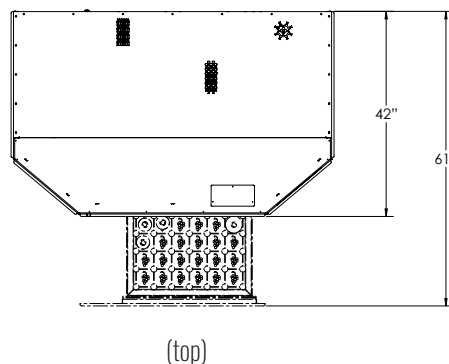

SPECIFICATIONS

Height Options: 10 or 12 ft (actual heights: 9' 6" or 11' 6")
 Dimensions 10 ft: 114" Height x 42.5" Depth x 67" Width
 Dimensions 12 ft: 138" Height x 42.5" Depth x 67" Width
 Weight 10 ft: 2,200 lbs empty / 3,000 lbs loaded
 Weight 12 ft: 2,600 lbs empty / 3,700 lbs loaded
 CSA Certified