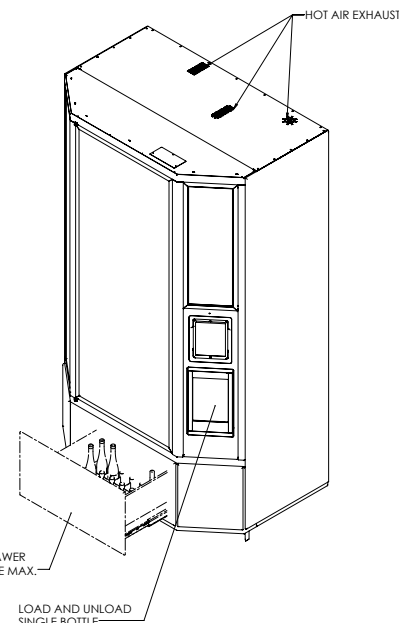

SPECIFICATIONS

Height Options: 10 or 12 ft (actual heights: 9' 6" or 11' 6")
 Dimensions 10 ft: 114" Height x 42.5" Depth x 67" Width
 Dimensions 12 ft: 138" Height x 42.5" Depth x 67" Width
 Weight 10 ft: 2,200 lbs empty / 3,000 lbs loaded
 Weight 12 ft: 2,600 lbs empty / 3,700 lbs loaded
 CSA Certified