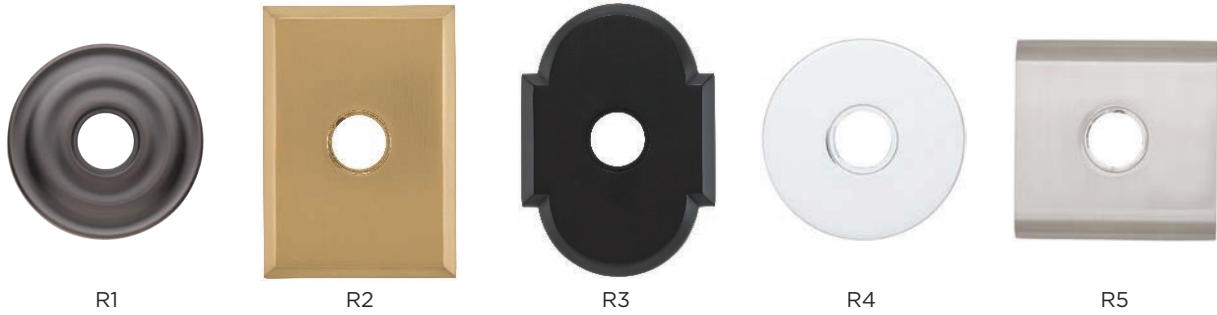

Item	Finish
H15-4610-BC	Black Coated (BC)
H15-4610-SS	Satin Stainless (SS)
H15-4610-PS	Polished Stainless (PS)
H15-4610-TB	Tuscan Bronze (TB)

Deadbolts

Choose a style that matches your Handleset - Available in all Montana Forge finish

Rosettes

Match any Rosette with any Lever or Knob - Available in any Montana Forge finish

Levers

Knobs

Match your beautiful Montana Forge door hardware with beautiful Montana Forge bath hardware - Available in all Montana Forge finishes.