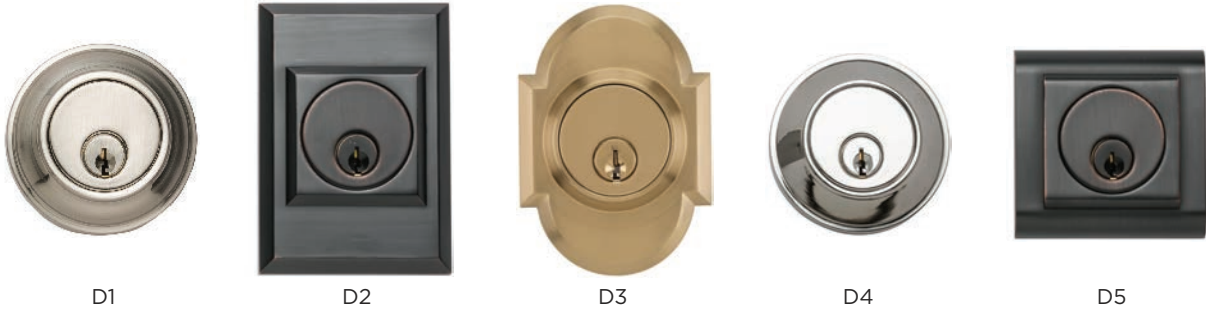

H10-4610-SS
(Satin Stainless)

H11-4610-BC
(Black Coated)

Item	Finish
H11-4610-BC	Black Coated (BC)
H11-4610-SS	Satin Stainless (SS)
H11-4610-PS	Polished Stainless (PS)
H11-4610-TB	Tuscan Bronze (TB)

Contemporary Handlesets

Item	Finish
H14-4610-BC	Black Coated (BC)
H14-4610-FG	French Gold (FG)
H14-4610-SS	Satin Stainless (SS)
H14-4610-PS	Polished Stainless (PS)
H14-4610-TB	Tuscan Bronze (TB)

H14-4610-FG
(Black Coated)

H15-4610-TB
(Tuscan Bronze)

Item	Finish
H15-4610-BC	Black Coated (BC)
H15-4610-SS	Satin Stainless (SS)
H15-4610-PS	Polished Stainless (PS)
H15-4610-TB	Tuscan Bronze (TB)

Deadbolts

Choose a style that matches your Handleset - Available in all Montana Forge finish

Rosettes

Match any Rosette with any Lever or Knob - Available in any Montana Forge finish

Levers

Knobs

Match your beautiful Montana Forge door hardware with beautiful Montana Forge bath hardware - Available in all Montana Forge finishes.