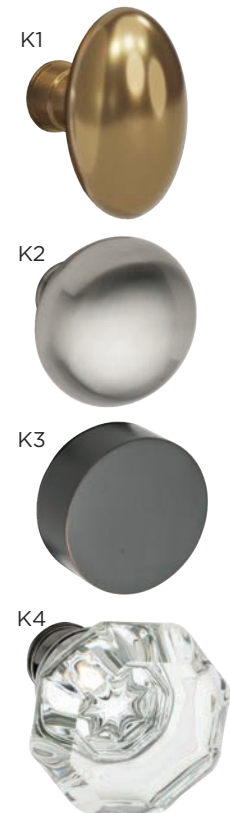

H1-4610-SS
(Satin Stainless)

H2-4610-PS
(Polished Stainless)

Item	Finish
H2-4610-BC	Black Coated (BC)
H2-4610-FG	French Gold (FG)
H2-4610-SS	Satin Stainless (SS)
H2-4610-PS	Polished Stainless (PS)
H2-4610-TB	Tuscan Bronze (TB)

Item	Finish
H6-4610-BC	Black Coated (BC)
H6-4610-FG	French Gold (FG)
H6-4610-SS	Satin Stainless (SS)
H6-4610-PS	Polished Stainless (PS)
H6-4610-TB	Tuscan Bronze (TB)

Traditional Handlesets

Item	Finish
H10-4610-BC	Black Coated (BC)
H10-4610-FG	French Gold (FG)
H10-4610-SS	Satin Stainless (SS)
H10-4610-PS	Polished Stainless (PS)
H10-4610-TB	Tuscan Bronze (TB)

Item	Finish
H15-4610-BC	Black Coated (BC)
H15-4610-SS	Satin Stainless (SS)
H15-4610-PS	Polished Stainless (PS)
H15-4610-TB	Tuscan Bronze (TB)

Deadbolts

Choose a style that matches your Handleset - Available in all Montana Forge finish

Rosettes

Match any Rosette with any Lever or Knob - Available in any Montana Forge finish

Levers

Knobs

Match your beautiful Montana Forge door hardware with beautiful Montana Forge bath hardware - Available in all Montana Forge finishes.