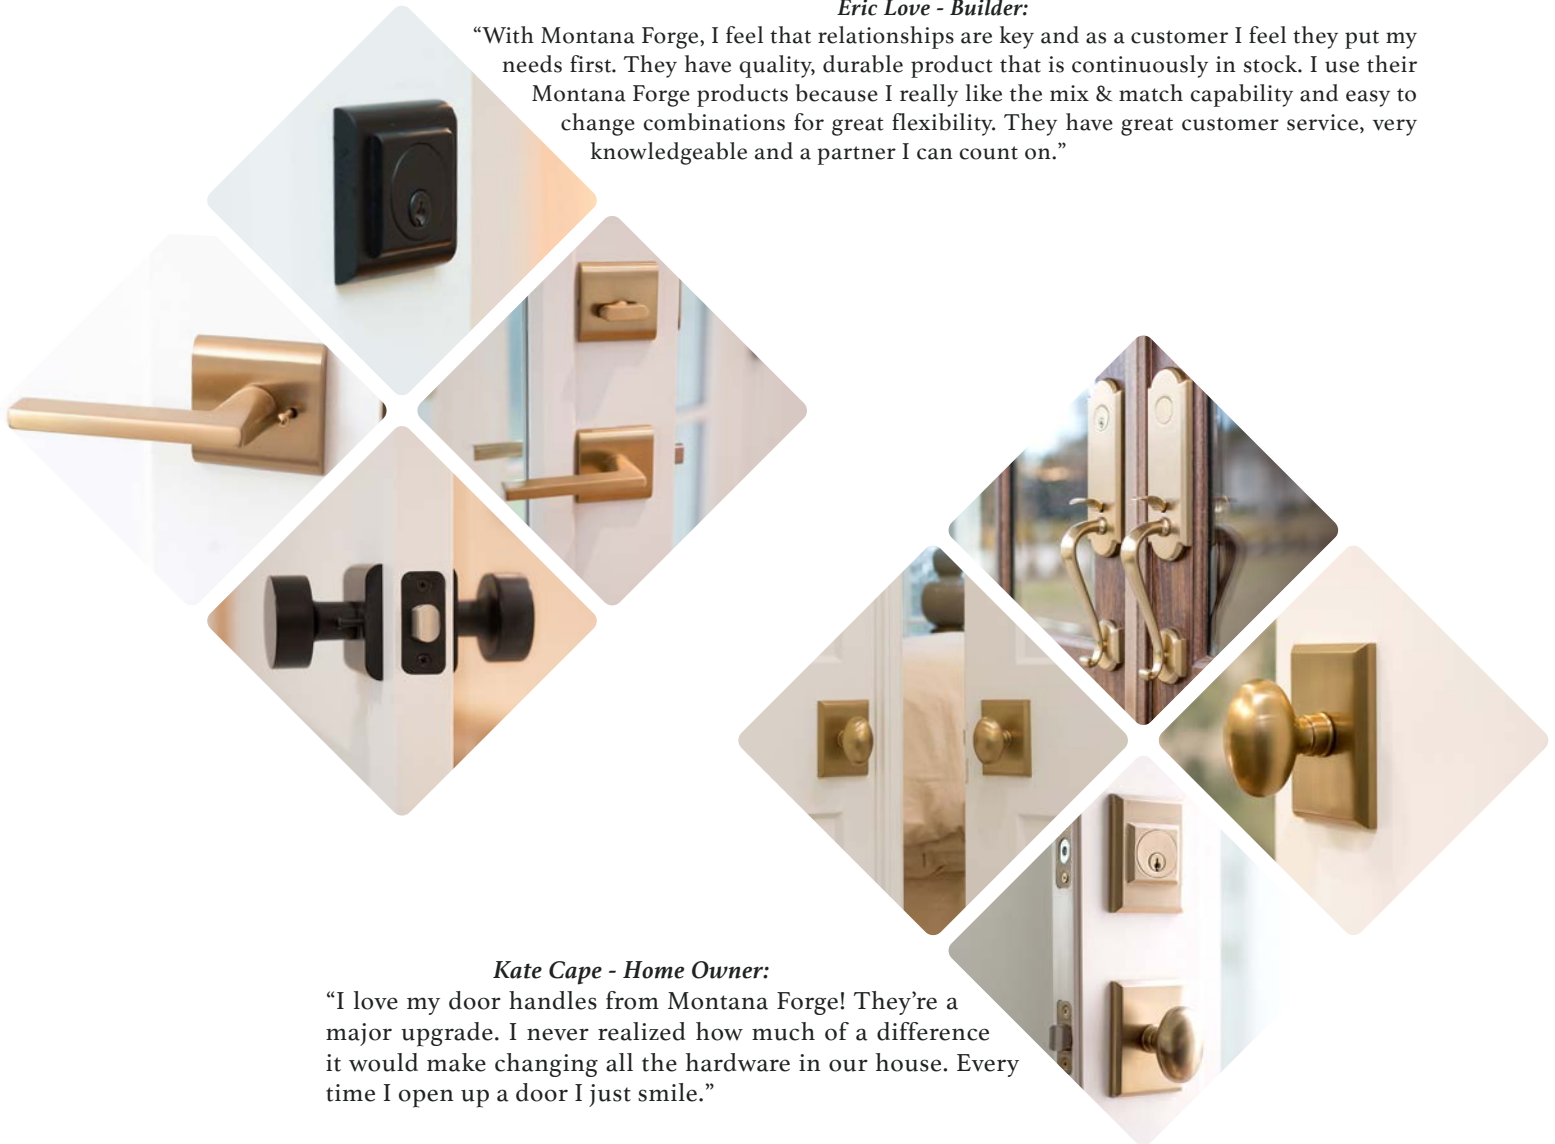

Rosettes

Match any Rosette with any Lever or Knob - Available in any Montana Forge finish

Levers

Knobs

Match your beautiful Montana Forge door hardware with beautiful Montana Forge bath hardware - Available in all Montana Forge finishes.

Mediterranean Rosette (R1)

Craftsman Rosette (R2)

Traditional Rosette (R3)

Contemporary Rosette (R5)

MONTANA FORGE

Luxury for Every Home

Eric Love - Builder:

“With Montana Forge, I feel that relationships are key and as a customer I feel they put my needs first. They have quality, durable product that is continuously in stock. I use their Montana Forge products because I really like the mix & match capability and easy to change combinations for great flexibility. They have great customer service, very knowledgeable and a partner I can count on.”

Kate Cape - Home Owner:

“I love my door handles from Montana Forge! They’re a major upgrade. I never realized how much of a difference it would make changing all the hardware in our house. Every time I open up a door I just smile.”