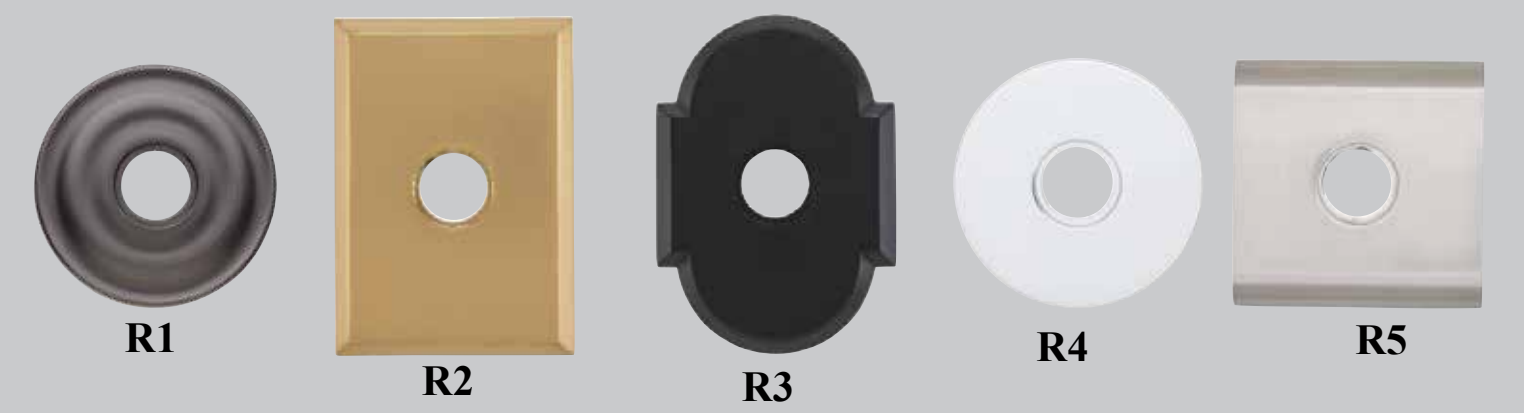

Mediterranean
Available 2-piece (H1)
or 1/2-Escutcheon (H2)
French Gold not available in H1

Craftsman
Available 2-piece (H5)
or 1/2-Escutcheon (H6)
French Gold not available in H5

Choose deadbolts and rosettes that match your handleset style.

Match any lever or knob style with any rosette style from above.

Traditional
Available Full-Escutcheon (H11)
or 1/2-Escutcheon (H10)
French Gold not available in H11

Contemporary
Available Full-Escutcheon (H15)
or 1/2-Escutcheon (H14)
French Gold not available in H15