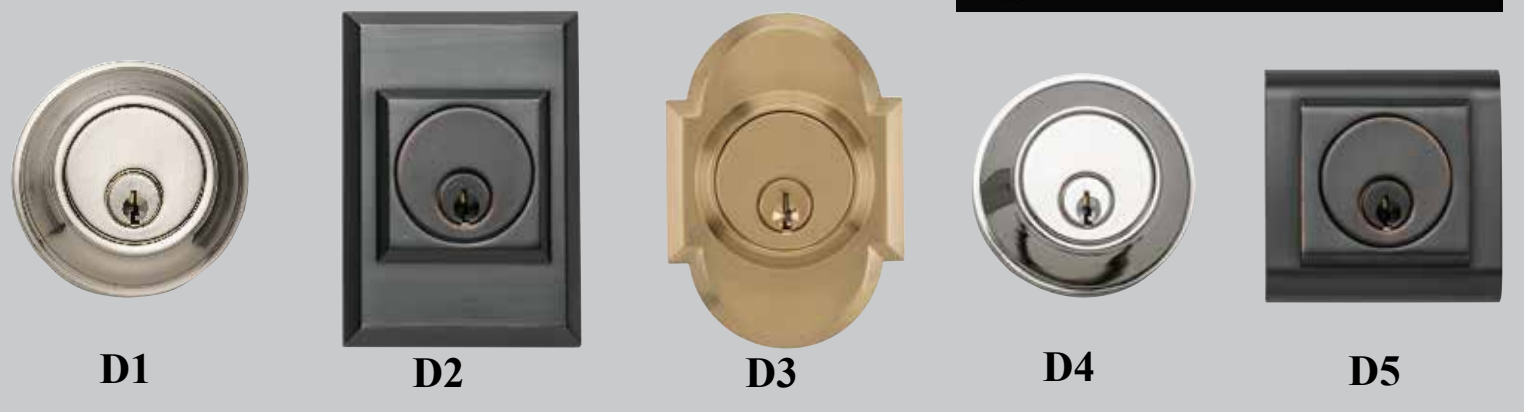

Mediterranean
Available 2-piece (H1)
or 1/2-Escutcheon (H2)
French Gold not available in H1

Craftsman
Available 2-piece (H5)
or 1/2-Escutcheon (H6)
French Gold not available in H5

Choose deadbolts and rosettes that match your handleset style.

Match any lever or knob style with any rosette style from above.

Traditional
Available Full-Escutcheon (H11)
or 1/2-Escutcheon (H10)
French Gold not available in H11

Contemporary
Available Full-Escutcheon (H15)
or 1/2-Escutcheon (H14)
French Gold not available in H15

MONTANA FORGE
A LIFETIME OF STYLE

Montana Forge “premium residential locksets” are manufactured to the highest standards combining advanced luxury features with the finest materials and finishes available.