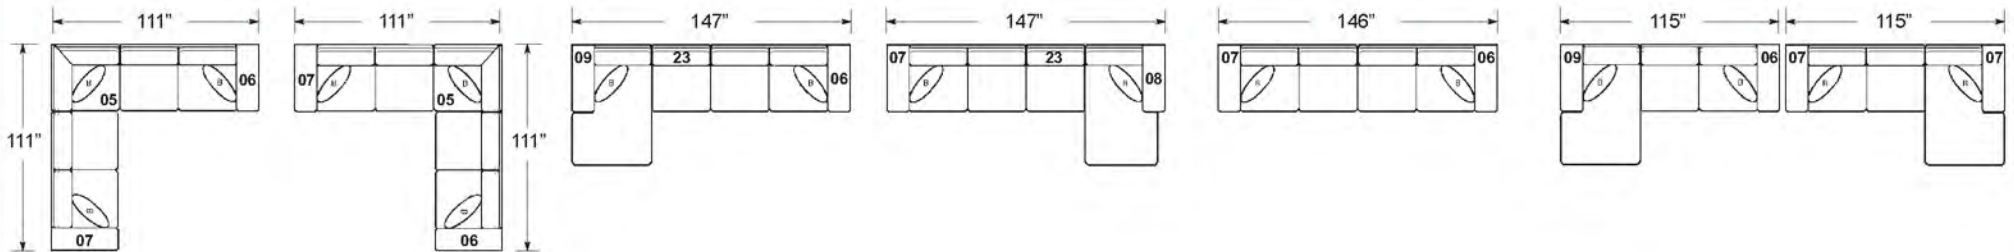

CREATE YOUR OWN ROOM ARRANGEMENTS / AGENCEZ VOTRE MOBILIER À VOTRE GUISE