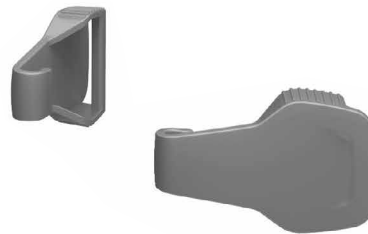

Wear Light, Sleep Right

N4 Nasal Mask

With new era of design, highly integrated NM4 is exquisite, swift and smart.

Auto Fit

Supporting frame automatically adapts to any forehead. All cushions share the same frame.

Pad free

Innovatively remove the forehead pad to reduce the contact area. Minus is a plus.

Flash your use

Simplest structure ever. Two parts only, but that's all you need.

Product Codes

Main Frame Assembly

61030039

Cushion

L (60360114)

M (60360115)

S (60360116)

Clips

60350341

BMC Medical Co., Ltd.