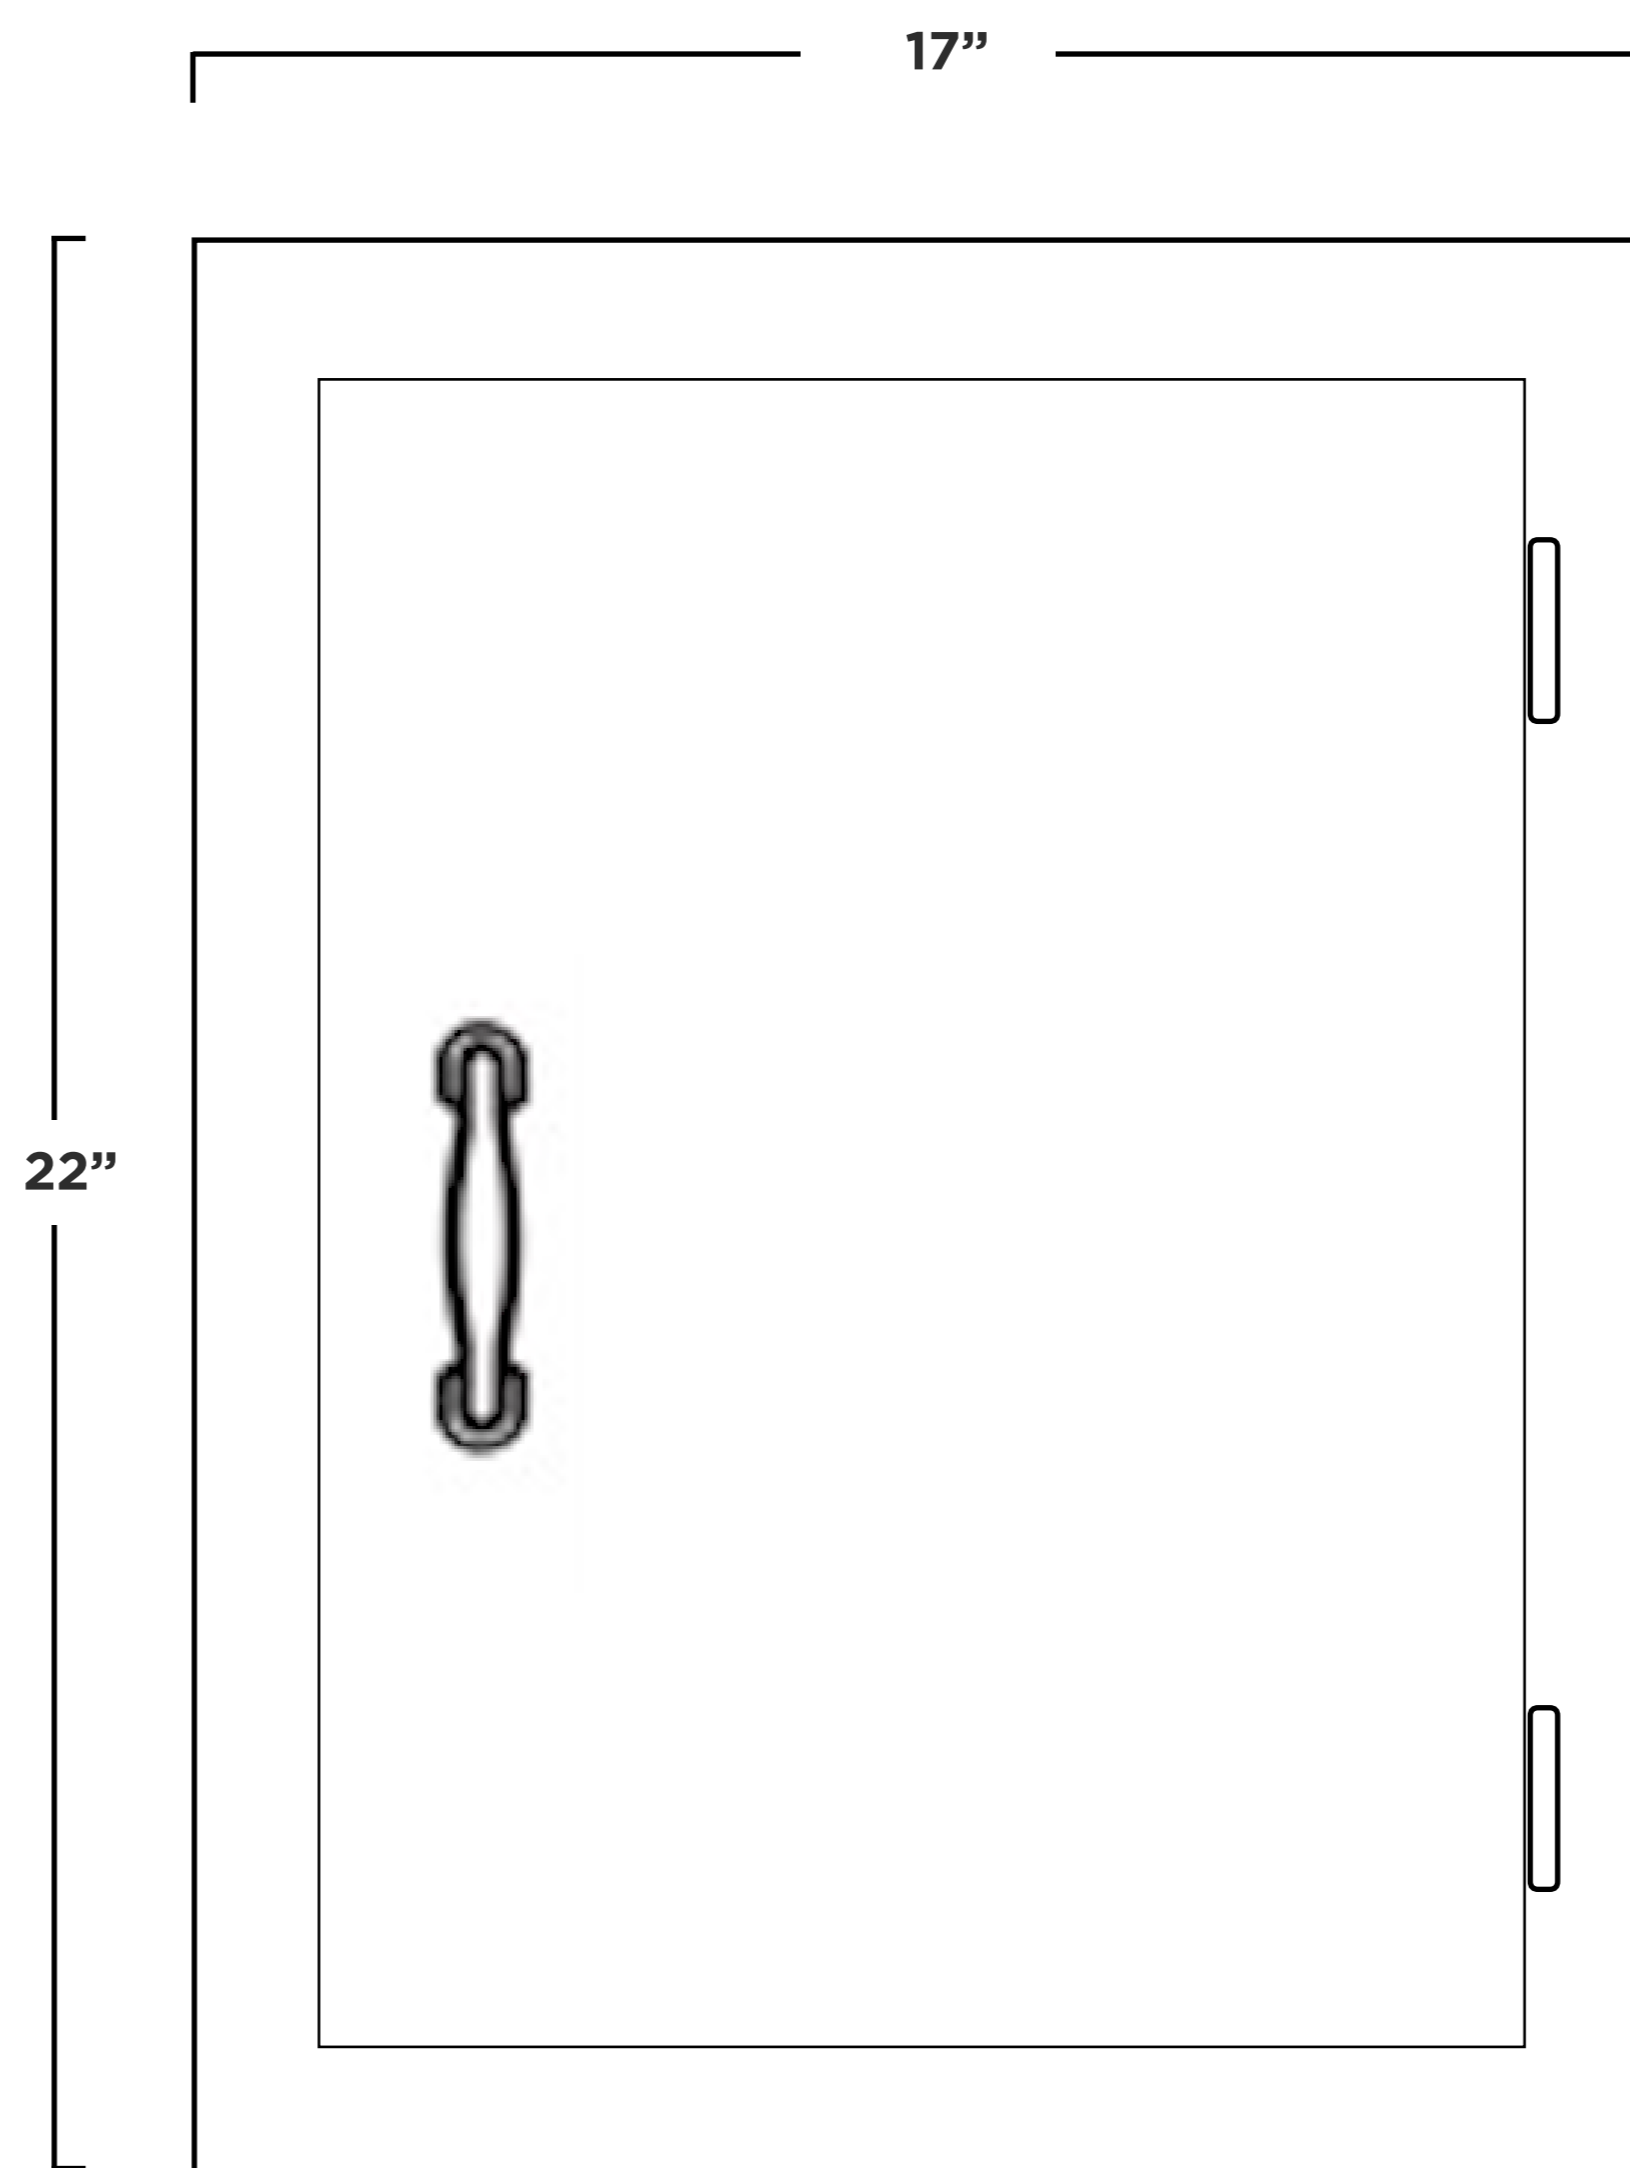

SUMMERSET

PROFESSIONAL GRILLS

Vertical Door

Model	SSDV
Cutout Dimensions **	14.25"W x 19.25"H x N/A"D
Actual Dimensions	17"W x 22"H x N/A"D

Top

Side

NOTES