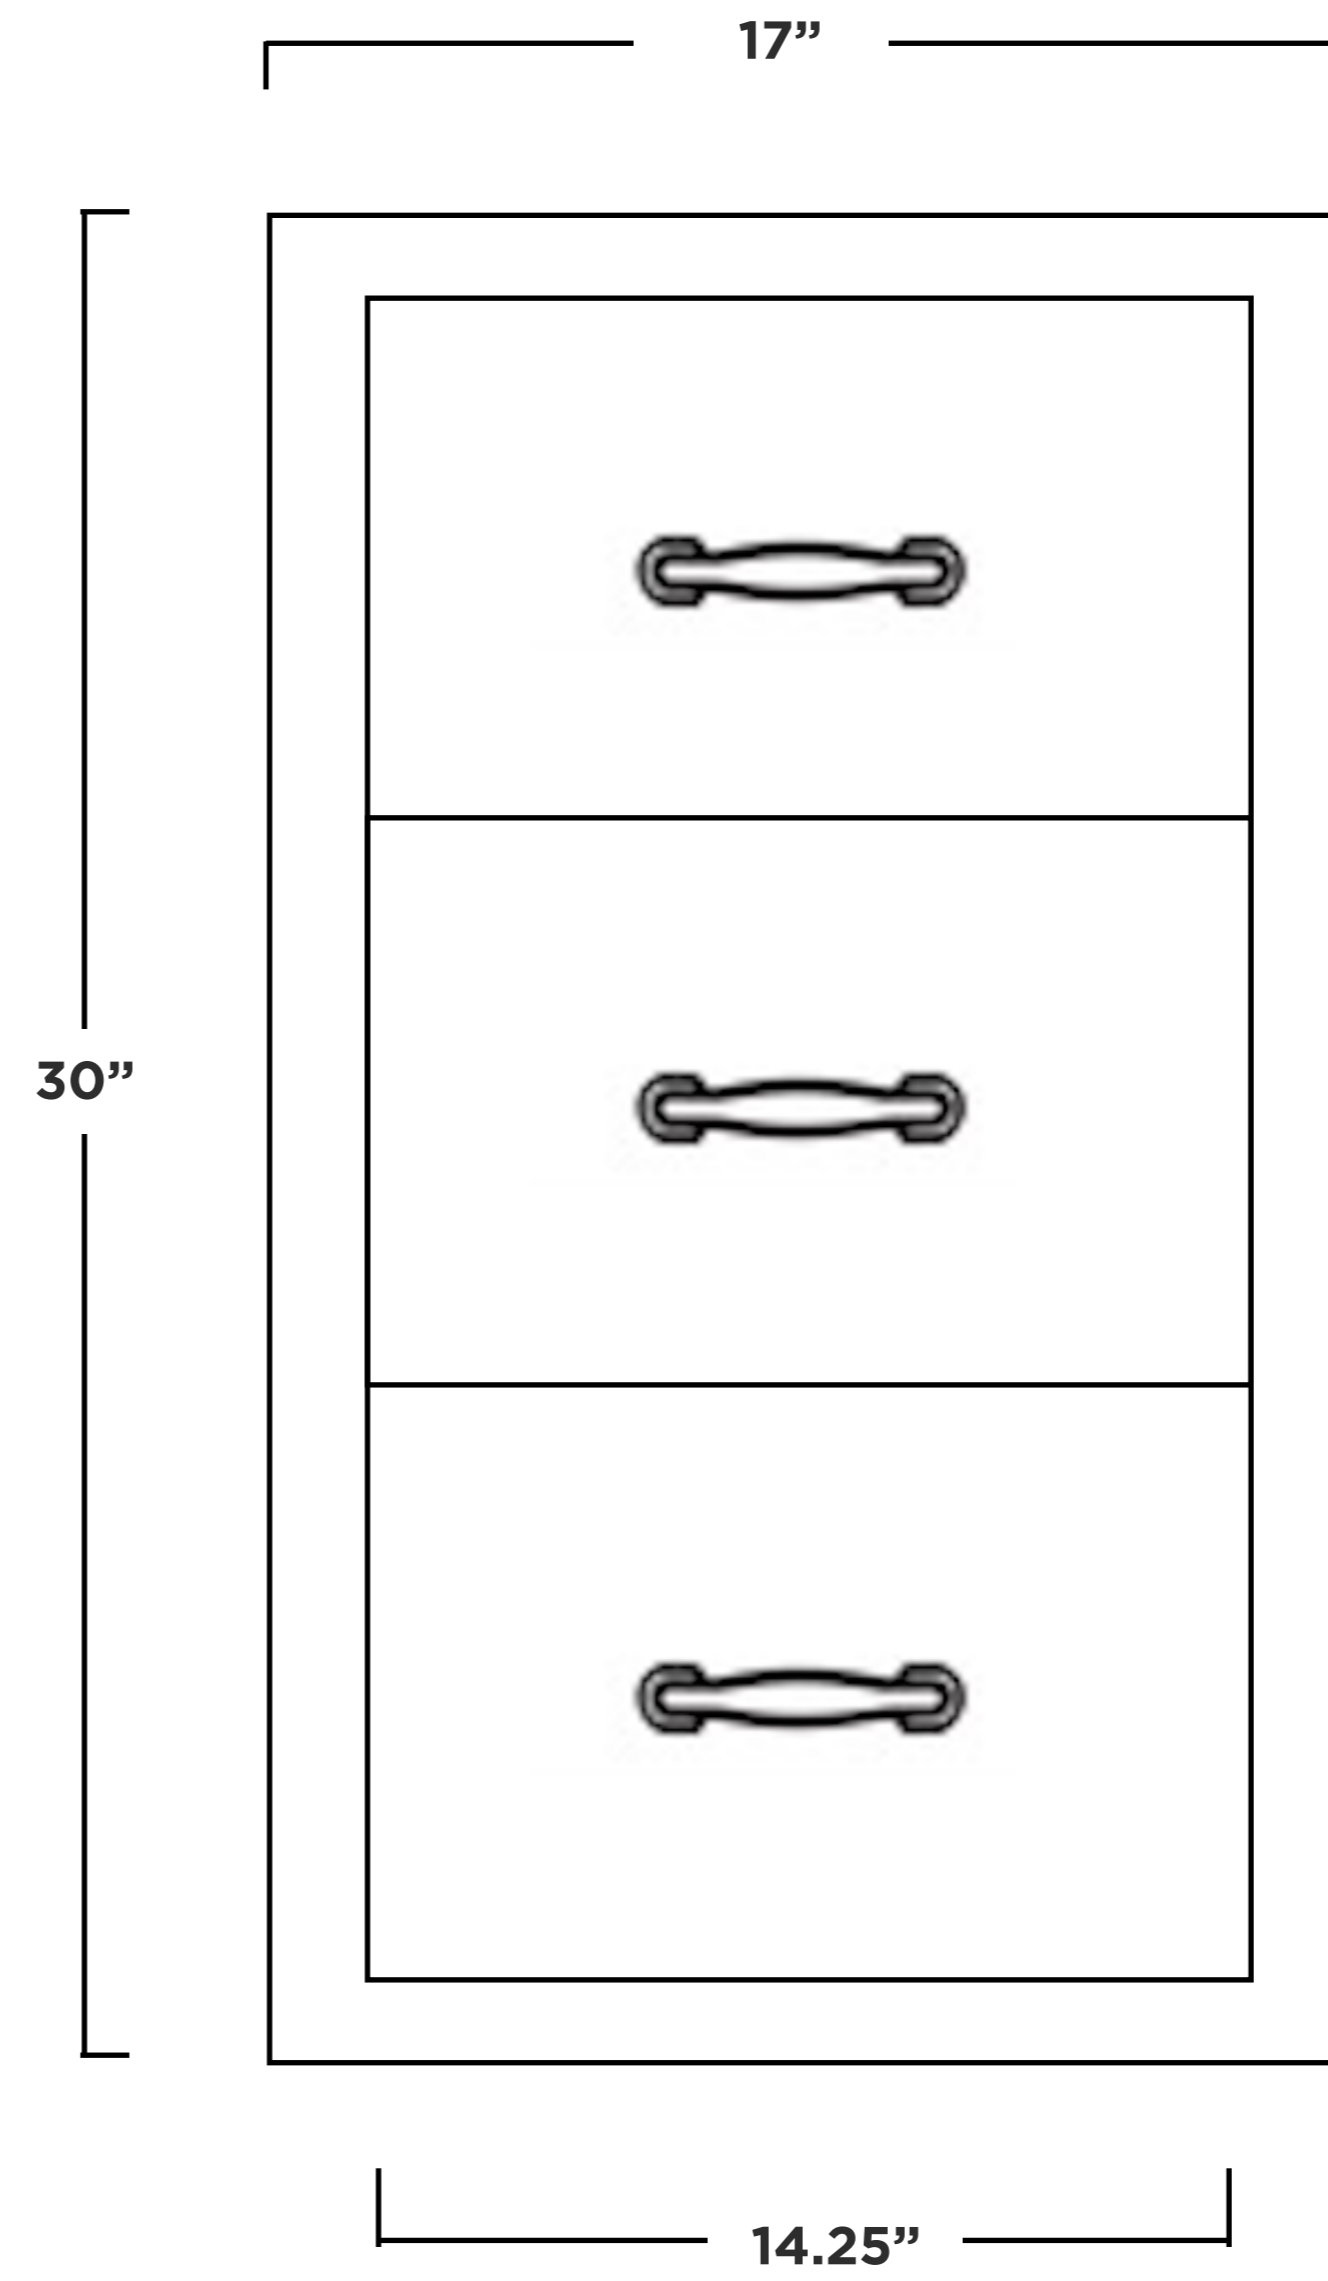

SUMMERSET

PROFESSIONAL GRILLS

TRIPLE DRAWER

Model	SSDR3
Cutout Dimensions **	15.25"W x 27.75"H x 20.75"D
Actual Dimensions	17"W x 30"H x 20.5"D

NOTES