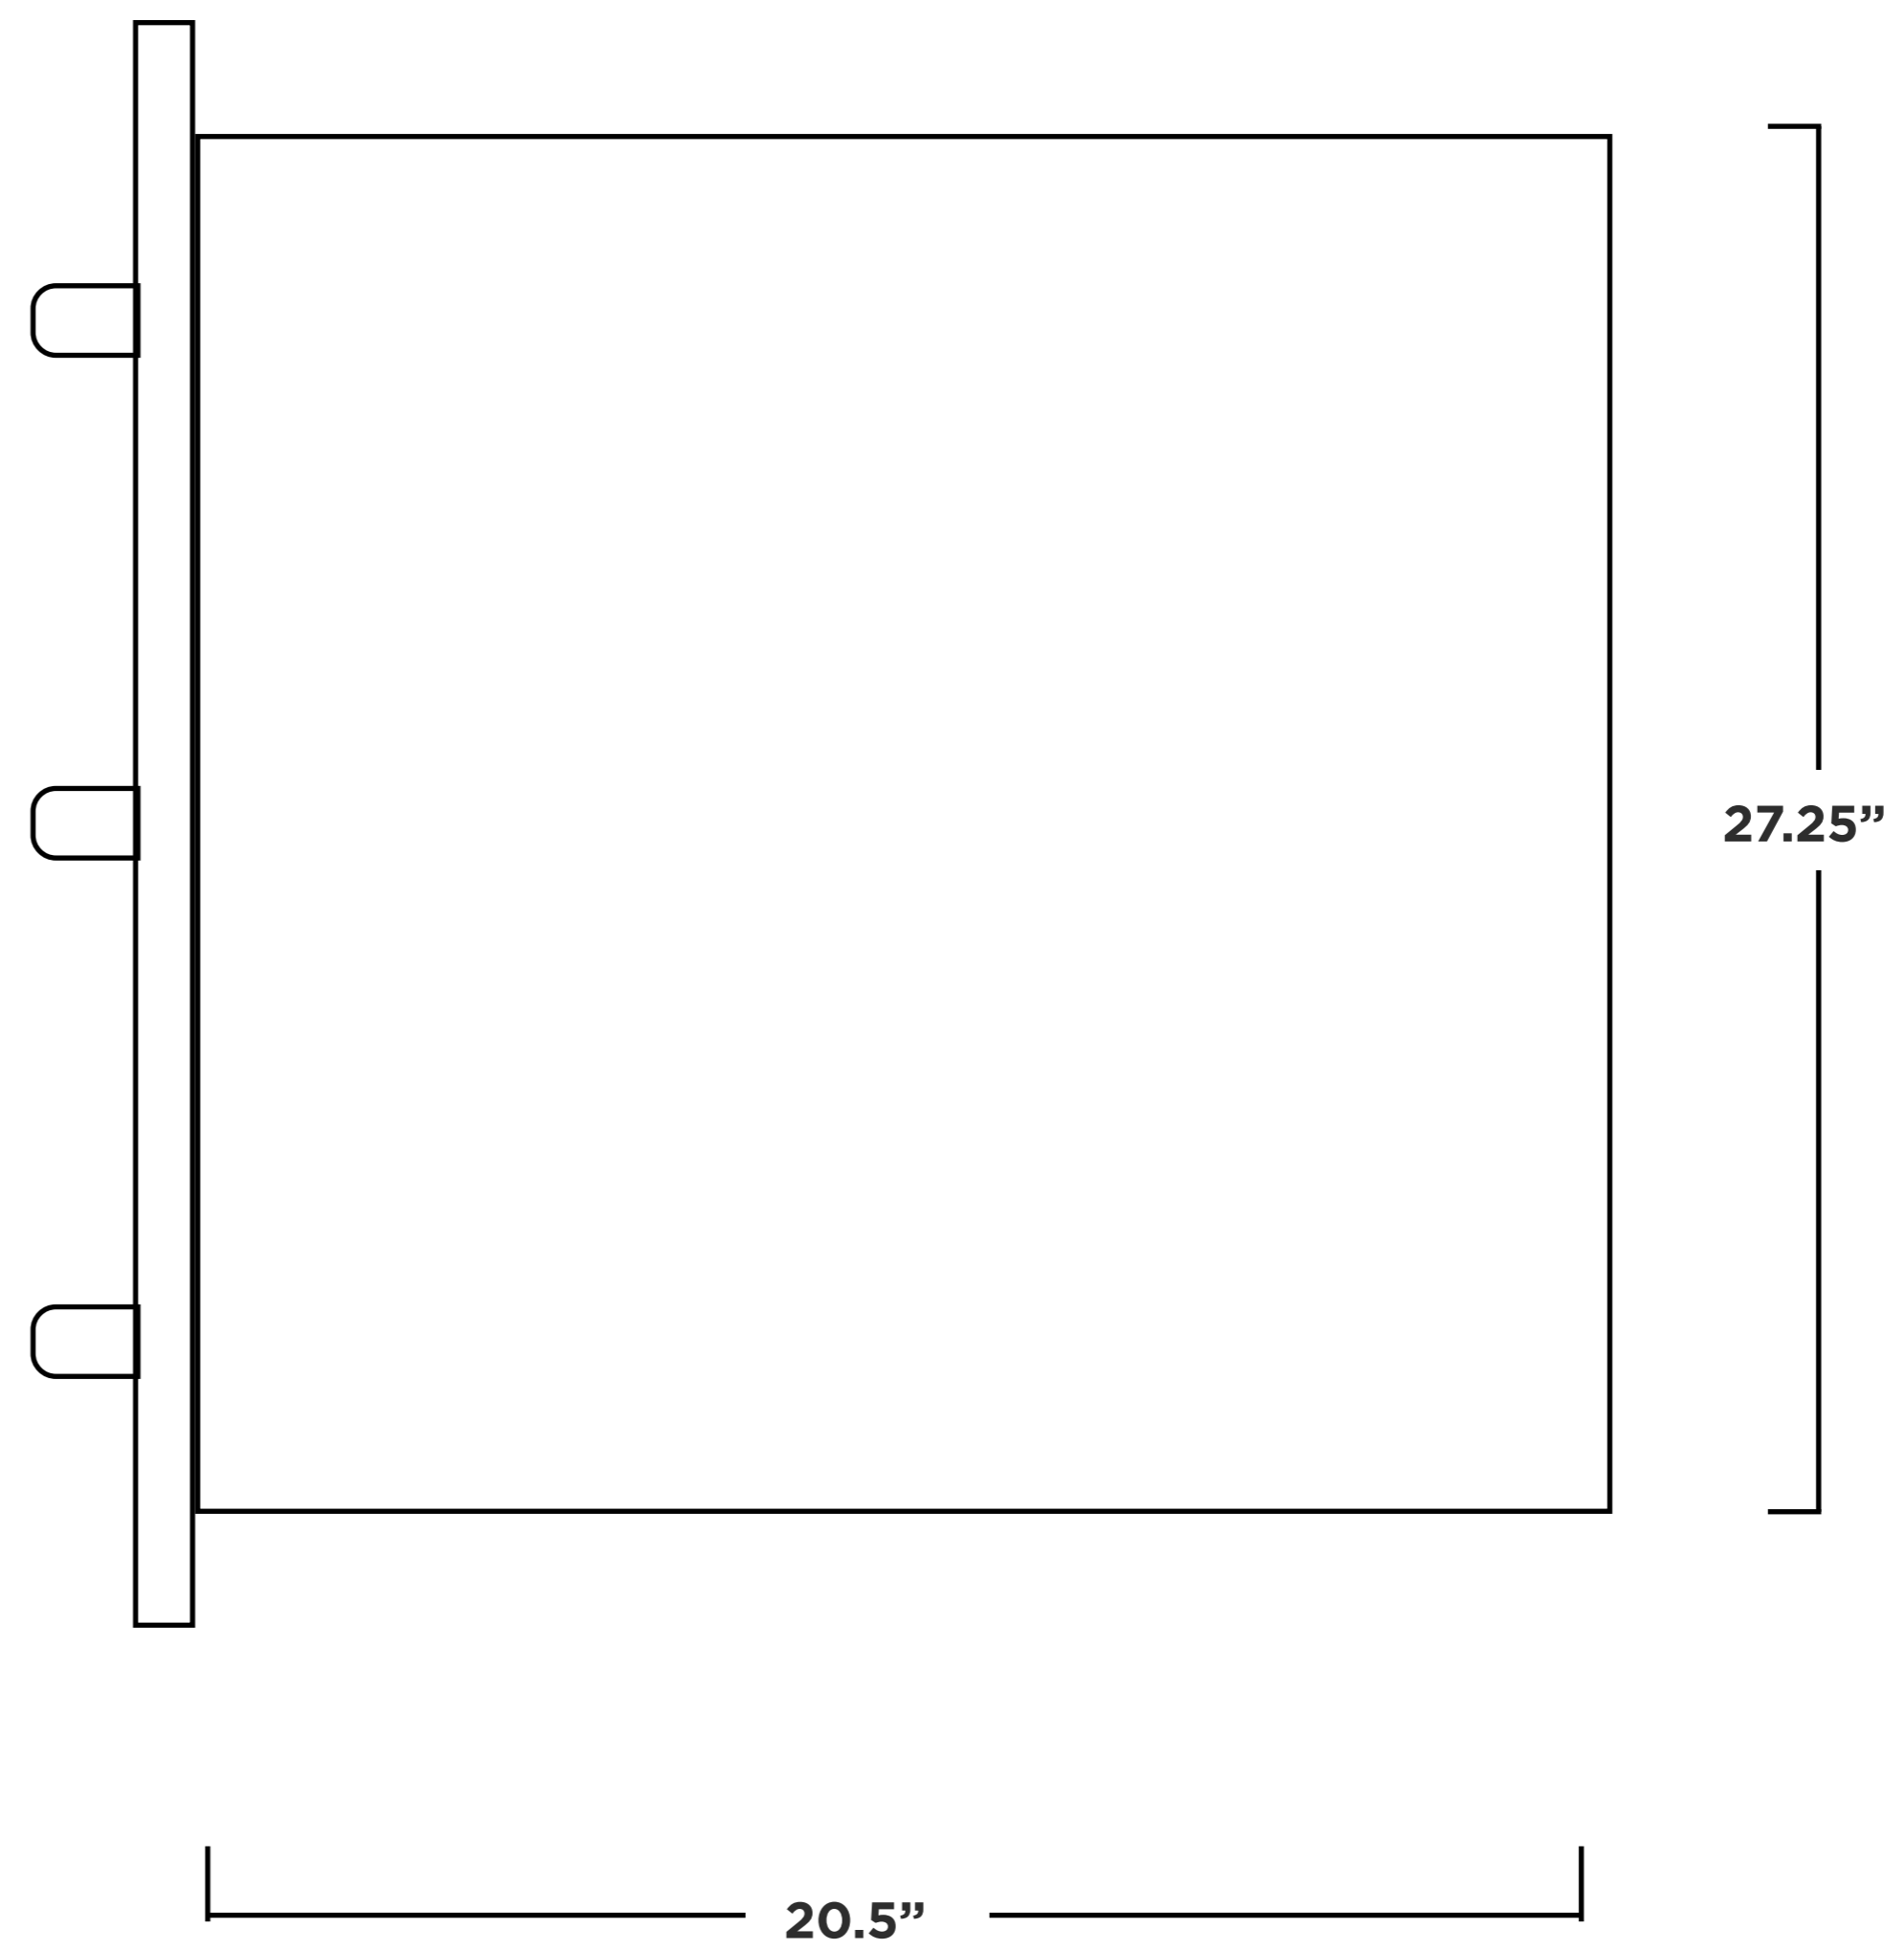

SUMMERSET

PROFESSIONAL GRILLS

TRIPLE DRAWER

Model	SSDR3
Cutout Dimensions **	15.25"W x 27.75"H x 20.75"D
Actual Dimensions	17"W x 30"H x 20.5"D

NOTES