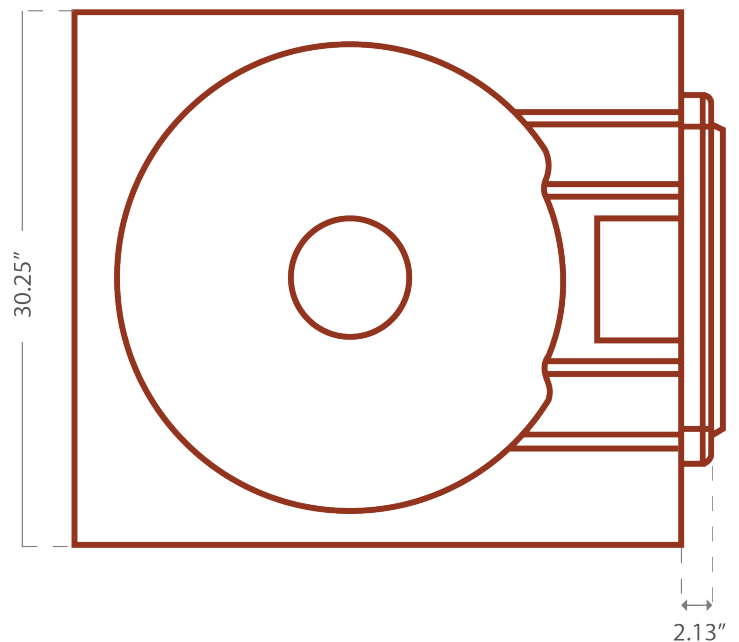

CBO-750 Hybrid DIY Kit Specifications

Base SKU CBO-O-KIT-HYB

Details

- 6-Piece Oven (Dome, 3-piece Hearth, Arch, Decorative Door)
- Gas Package (Available in Natural or Propane Gas; Specify Altitude)
- Install Kit (Anchor Plate, Insulating Board & Blanket, Steel Plate, Mortar)
- Residential (R) - Certified for Outdoor Use Only
- Commercial (C) - Certified for Indoor & Outdoor Use
- Accessory Package (Pizza Peel, Brush, Infrared Thermometer Gun)
- Hearth Cooking Surface 38" x 28"