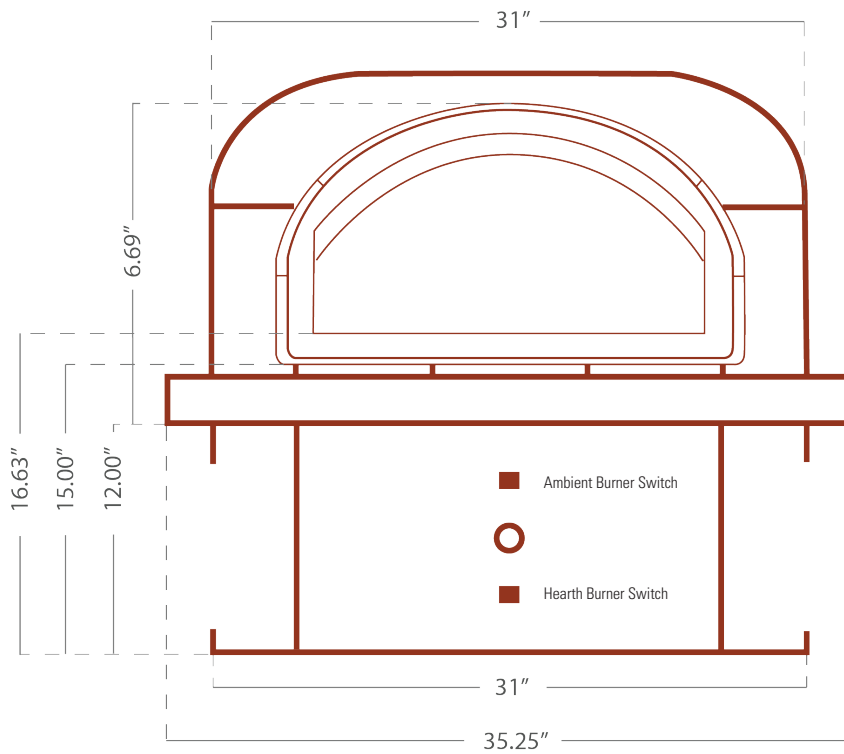

CBO-750 Hybrid DIY Kit Specifications

Base SKU CBO-O-KIT-HYB

Details

- 6-Piece Oven (Dome, 3-piece Hearth, Arch, Decorative Door)
- Gas Package (Available in Natural or Propane Gas; Specify Altitude)
- Install Kit (Anchor Plate, Insulating Board & Blanket, Steel Plate, Mortar)
- Residential (R) - Certified for Outdoor Use Only
- Commercial (C) - Certified for Indoor & Outdoor Use
- Accessory Package (Pizza Peel, Brush, Infrared Thermometer Gun)
- Hearth Cooking Surface 38" x 28"