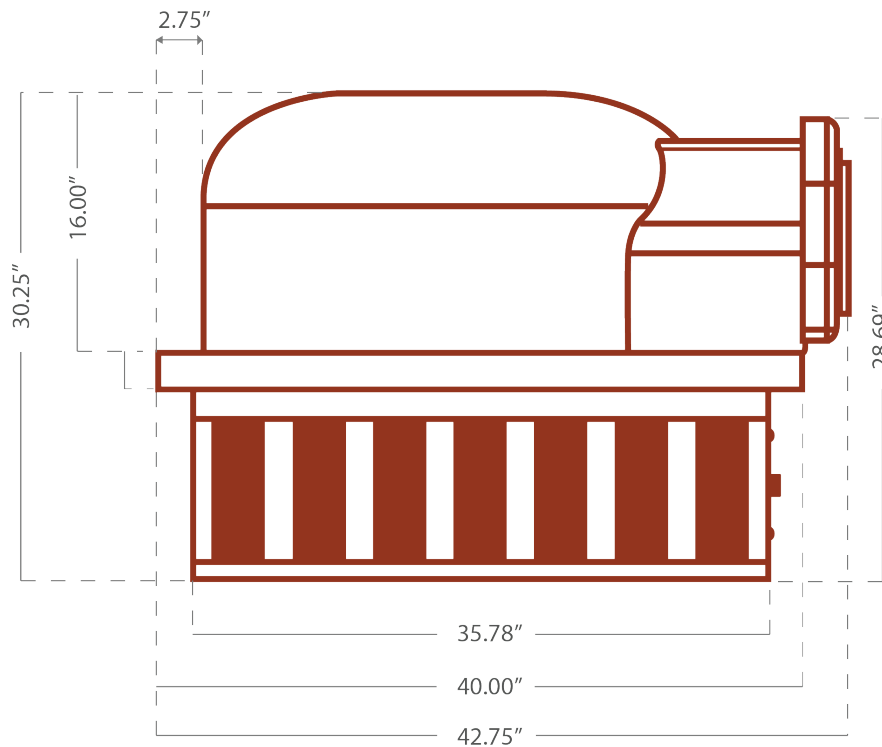

CBO-750 Hybrid DIY Kit Specifications

Base SKU CBO-O-KIT-HYB

Details

- 6-Piece Oven (Dome, 3-piece Hearth, Arch, Decorative Door)
- Gas Package (Available in Natural or Propane Gas; Specify Altitude)
- Install Kit (Anchor Plate, Insulating Board & Blanket, Steel Plate, Mortar)
- Residential (R) - Certified for Outdoor Use Only
- Commercial (C) - Certified for Indoor & Outdoor Use
- Accessory Package (Pizza Peel, Brush, Infrared Thermometer Gun)
- Hearth Cooking Surface 38" x 28"

CHICAGO BRICK OVEN