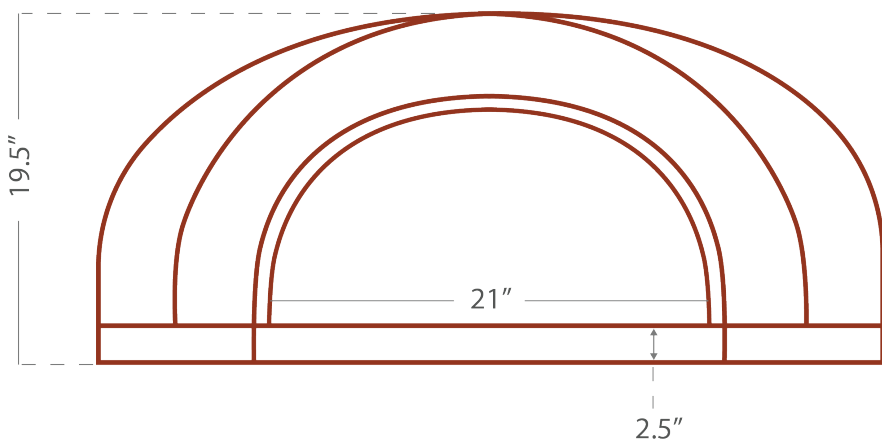

## Details

- 7-Piece Oven (2-piece Dome, 3-piece Hearth, Arch, Removable Insulating Door)
- Install Kit (Anchor Plate, Insulating Board & Blanket, 14-Gauge Galvannealed Steel Plate, Mortar)
- Accessory Package (Brush, Infrared Thermometer Gun)
- Hearth Cooking Surface 53" x 39"

- Support weight minimum: 950 lbs
- Piece weight:
  - 2 Piece Dome ..... 562 lbs
  - 3 piece Hearth ..... 50 lbs
  - Arch ..... 40 lbs

### Bolt Dimensions:

- 4 Steel plate bolts (ss 1/4-20 x 1/2") 4
- Anchor plate bolts (ss 1/4-20 x 1/2") 4
- Arch bolts (ss 5/16-18 x 2 1/2")

**CHICAGO BRICK OVEN**