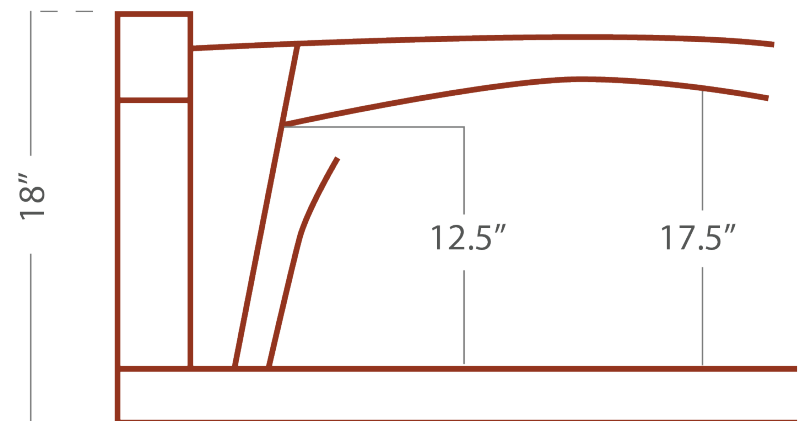

## Details

- 7-Piece Oven (2-piece Dome, 3-piece Hearth, Arch, Removable Insulating Door)
- Install Kit (Anchor Plate, Insulating Board & Blanket, 14-Gauge Galvannealed Steel Plate, Mortar)
- Accessory Package (Brush, Infrared Thermometer Gun)
- Hearth Cooking Surface 53" x 39"

- Support weight minimum: 950 lbs
- Piece weight:
  - 2 Piece Dome ..... 562 lbs
  - 3 piece Hearth ..... 50 lbs
  - Arch ..... 40 lbs

### Bolt Dimensions:

- 4 Steel plate bolts (ss 1/4-20 x 1/2") 4
- Anchor plate bolts (ss 1/4-20 x 1/2") 4
- Arch bolts (ss 5/16-18 x 2 1/2")

**CHICAGO BRICK OVEN**