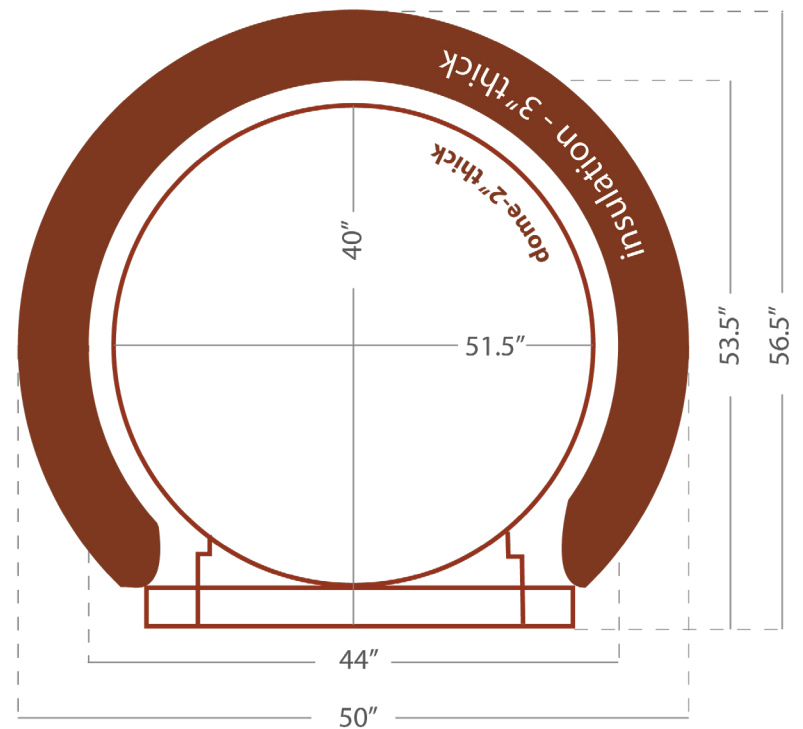

# CBO-1000 DIY Kit Specifications

UPC 705604321246 | SKU CBO-O-KIT-1000

## Details

- 7-Piece Oven (2-piece Dome, 3-piece Hearth, Arch, Removable Insulating Door)
- Install Kit (Anchor Plate, Insulating Board & Blanket, 14-Gauge Galvannealed Steel Plate, Mortar)
- Accessory Package (Brush, Infrared Thermometer Gun)
- Hearth Cooking Surface 53" x 39"

- Support weight minimum: 950 lbs
- Piece weight:
  - 2 Piece Dome ..... 562 lbs
  - 3 piece Hearth ..... 50 lbs
  - Arch ..... 40 lbs

### Bolt Dimensions:

- 4 Steel plate bolts (ss 1/4-20 x 1/2") 4
- Anchor plate bolts (ss 1/4-20 x 1/2") 4
- Arch bolts (ss 5/16-18 x 2 1/2")

**CHICAGO BRICK OVEN**