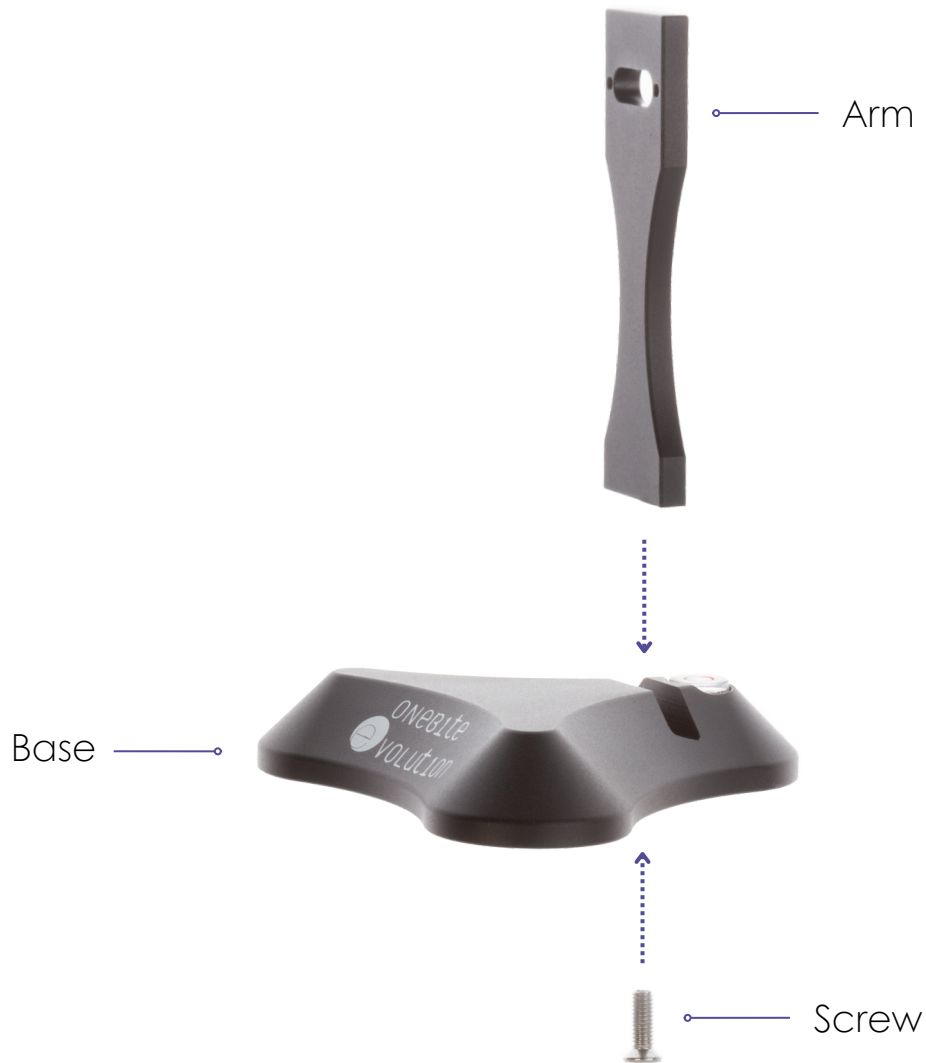

CLINICIAN CUBE HOLDER ASSEMBLY

Scan with Intra Oral Scanner