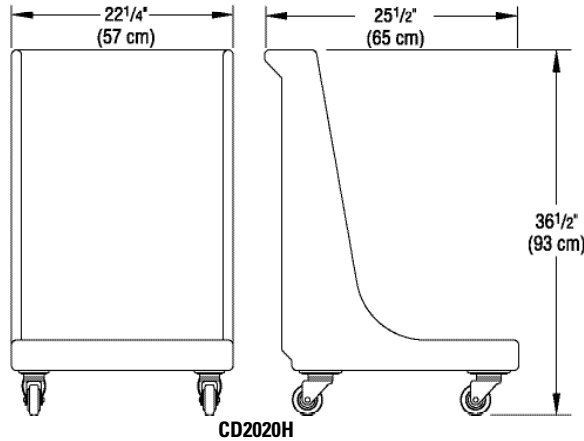

10" (25,4 cm)
Easy Wheels

CDR2020H

CDR2020

Approvals

CD2020, CD2020H, CD2020HB only.

For Dish Racks

Without Handle

Model CD2020, CDR2020

With Handle

Models CD2020H, CD2020HB, CDR2020H

Item No. _____

Specifier Identification No. _____

Model No. _____

Quantity _____

CD2020

CDR2020H

CDR2020

CD2020H

CD2020HB

Specifications

Code	Description	Load Capacity	Interior Dimensions W x L	Dimension Tolerance: +/- 1/4" (0,64 cm)	
				Exterior Dimensions L x W x H	Case lbs./cube Kg/m ³
Without Handle					
CD2020	Camdolly	300 lbs (136 Kg)	20 1/16" x 20 1/16" (51 x 51 cm)	22 1/2" x 22 1/2" x 8 1/4" (57 x 57 x 21 cm)	19 (2.14) 9 (0,06)
CDR2020	Camdolly	350 lbs (159 Kg)	20 7/8" x 20 7/8" (53 x 53 cm)	21 3/8" x 21 3/8" x 7" (54 x 54 x 18 cm)	11 1/4 (1.14) 5,3 (0,03)
With Handle					
CD2020H	Camdolly	350 lbs (159 Kg)	20 1/4" x 20 1/4" (52 x 52 cm)	25 1/2" x 22 1/4" x 36 1/2" (65 x 57 x 93 cm)	32 1/4 (11.45) 15 (0,32)
CDR2020H	Camdolly	350 lbs (159 Kg)	20 7/8" x 20 7/8" (53 x 53 cm)	25 1/8" x 21 3/8" x 36" (64 x 54 x 91 cm)	21 1/2 (3.25) 9,7 (0,1)
CD2020HB	Camdolly	350 lbs (159 Kg)	20 1/2" x 20 7/8" (52 x 52 cm)	27" x 26 1/4" x 36 1/2" (69 x 66 x 93 cm)	46 (15.89) 21 (0,44)