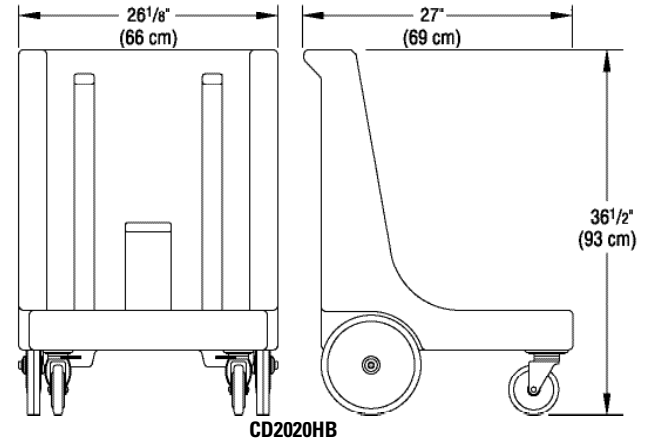

10" (25,4 cm)
Easy Wheels

CDR2020H

CDR2020

Approvals

CD2020, CD2020H, CD2020HB only.

For Dish Racks

Without Handle

Model CD2020, CDR2020

CDR2020

CD2020H

CD2020HB

Specifications

Code	Description	Load Capacity	Interior Dimensions W x L	Dimension Tolerance: +/- 1/4" (0,64 cm)	
				Exterior Dimensions L x W x H	Case lbs./cube Kg/m ³
Without Handle					
CD2020	Camdolly	300 lbs (136 Kg)	20 1/16" x 20 1/16" (51 x 51 cm)	22 1/2" x 22 1/2" x 8 1/4" (57 x 57 x 21 cm)	19 (2.14) 9 (0,06)
CDR2020	Camdolly	350 lbs (159 Kg)	20 7/8" x 20 7/8" (53 x 53 cm)	21 3/8" x 21 3/8" x 7" (54 x 54 x 18 cm)	11 1/4 (1.14) 5,3 (0,03)
With Handle					
CD2020H	Camdolly	350 lbs (159 Kg)	20 1/4" x 20 1/4" (52 x 52 cm)	25 1/2" x 22 1/4" x 36 1/2" (65 x 57 x 93 cm)	32 1/4 (11.45) 15 (0,32)
CDR2020H	Camdolly	350 lbs (159 Kg)	20 7/8" x 20 7/8" (53 x 53 cm)	25 1/8" x 21 3/8" x 36" (64 x 54 x 91 cm)	21 1/2 (3.25) 9,7 (0,1)
CD2020HB	Camdolly	350 lbs (159 Kg)	20 1/2" x 20 7/8" (52 x 52 cm)	27" x 26 1/4" x 36 1/2" (69 x 66 x 93 cm)	46 (15.89) 21 (0,44)