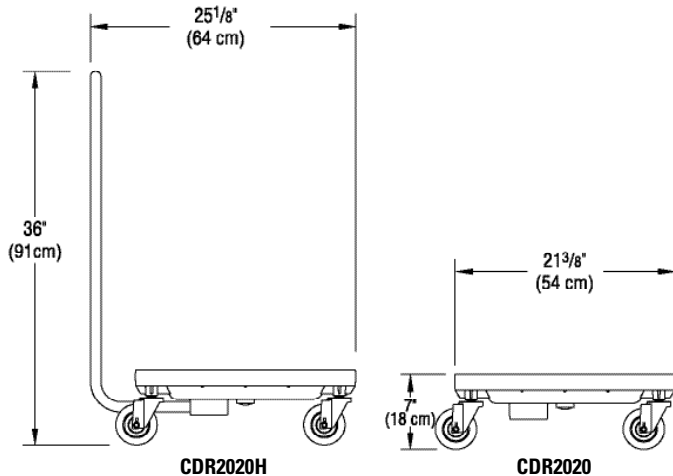

CDR2020

CDR2020H