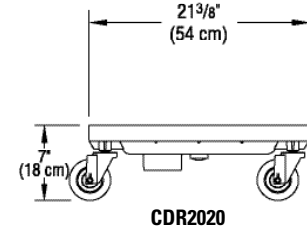

10" (25,4 cm)
Easy Wheels

CDR2020H

CDR2020

Approvals

CD2020, CD2020H, CD2020HB only.

For Dish Racks

Without Handle

Model CD2020, CDR2020

CDR2020

CD2020H

CD2020HB

Specifications

Code	Description	Load Capacity	Interior Dimensions W x L	Dimension Tolerance: +/- 1/4" (0,64 cm)	
				Exterior Dimensions L x W x H	Case lbs./cube Kg/m ³
Without Handle					
CD2020	Camdolly	300 lbs (136 Kg)	20 1/16" x 20 1/16" (51 x 51 cm)	22 1/2" x 22 1/2" x 8 1/4" (57 x 57 x 21 cm)	19 (2.14) 9 (0,06)
CDR2020	Camdolly	350 lbs (159 Kg)	20 7/8" x 20 7/8" (53 x 53 cm)	21 3/8" x 21 3/8" x 7" (54 x 54 x 18 cm)	11 1/4 (1.14) 5,3 (0,03)
With Handle					
CD2020H	Camdolly	350 lbs (159 Kg)	20 1/4" x 20 1/4" (52 x 52 cm)	25 1/2" x 22 1/4" x 36 1/2" (65 x 57 x 93 cm)	32 1/4 (11.45) 15 (0,32)
CDR2020H	Camdolly	350 lbs (159 Kg)	20 7/8" x 20 7/8" (53 x 53 cm)	25 1/8" x 21 3/8" x 36" (64 x 54 x 91 cm)	21 1/2 (3.25) 9,7 (0,1)
CD2020HB	Camdolly	350 lbs (159 Kg)	20 1/2" x 20 7/8" (52 x 52 cm)	27" x 26 1/4" x 36 1/2" (69 x 66 x 93 cm)	46 (15.89) 21 (0,44)