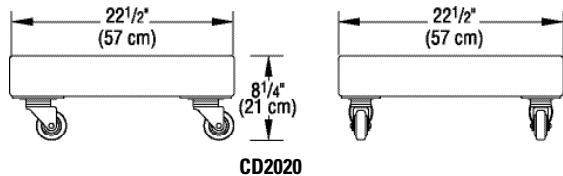

For Dish Racks

Without Handle

Model CD2020, CDR2020

With Handle

Models CD2020H, CD2020HB, CDR2020H

Item No. _____

Specifier Identification No. _____

Model No. _____

Quantity _____

CD2020