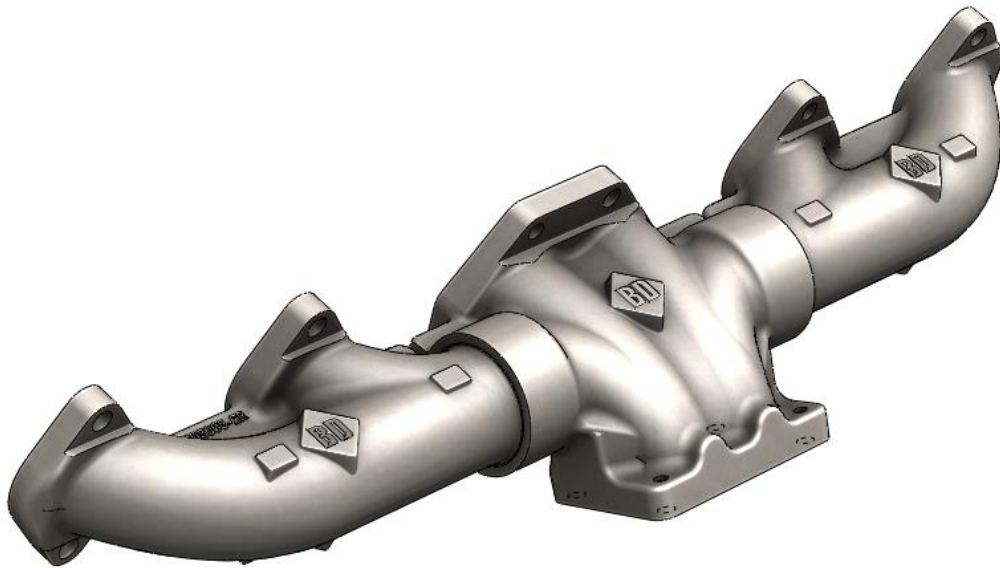

**DOWNLOAD ENHANCED
INSTALL MANUALS AT
*dieselperformance.com***

BD ISX UPGRADE MANIFOLD

UNLESS AN EO# IS LISTED, THIS PRODUCT IS ILLEGAL

Necessary Upgrades

- T6 Mount Turbocharger
 - BD 171710
 - For greater performance BW #14969880004
- ECM Tuning.

Phone: 604-853-6096 | Fax: 604-853-8749 | Internet: www.bd-power.com

EXPLODED VIEW

Quantity	Part #	Description
1	1048008	Manifold
10	1408008-3	Spacer; Tall
2	1408008-4	Spacer; Short
4	1462429	Stud, M10 x 35mm
2	FT-11115686	Bolt; M10 x 60mm