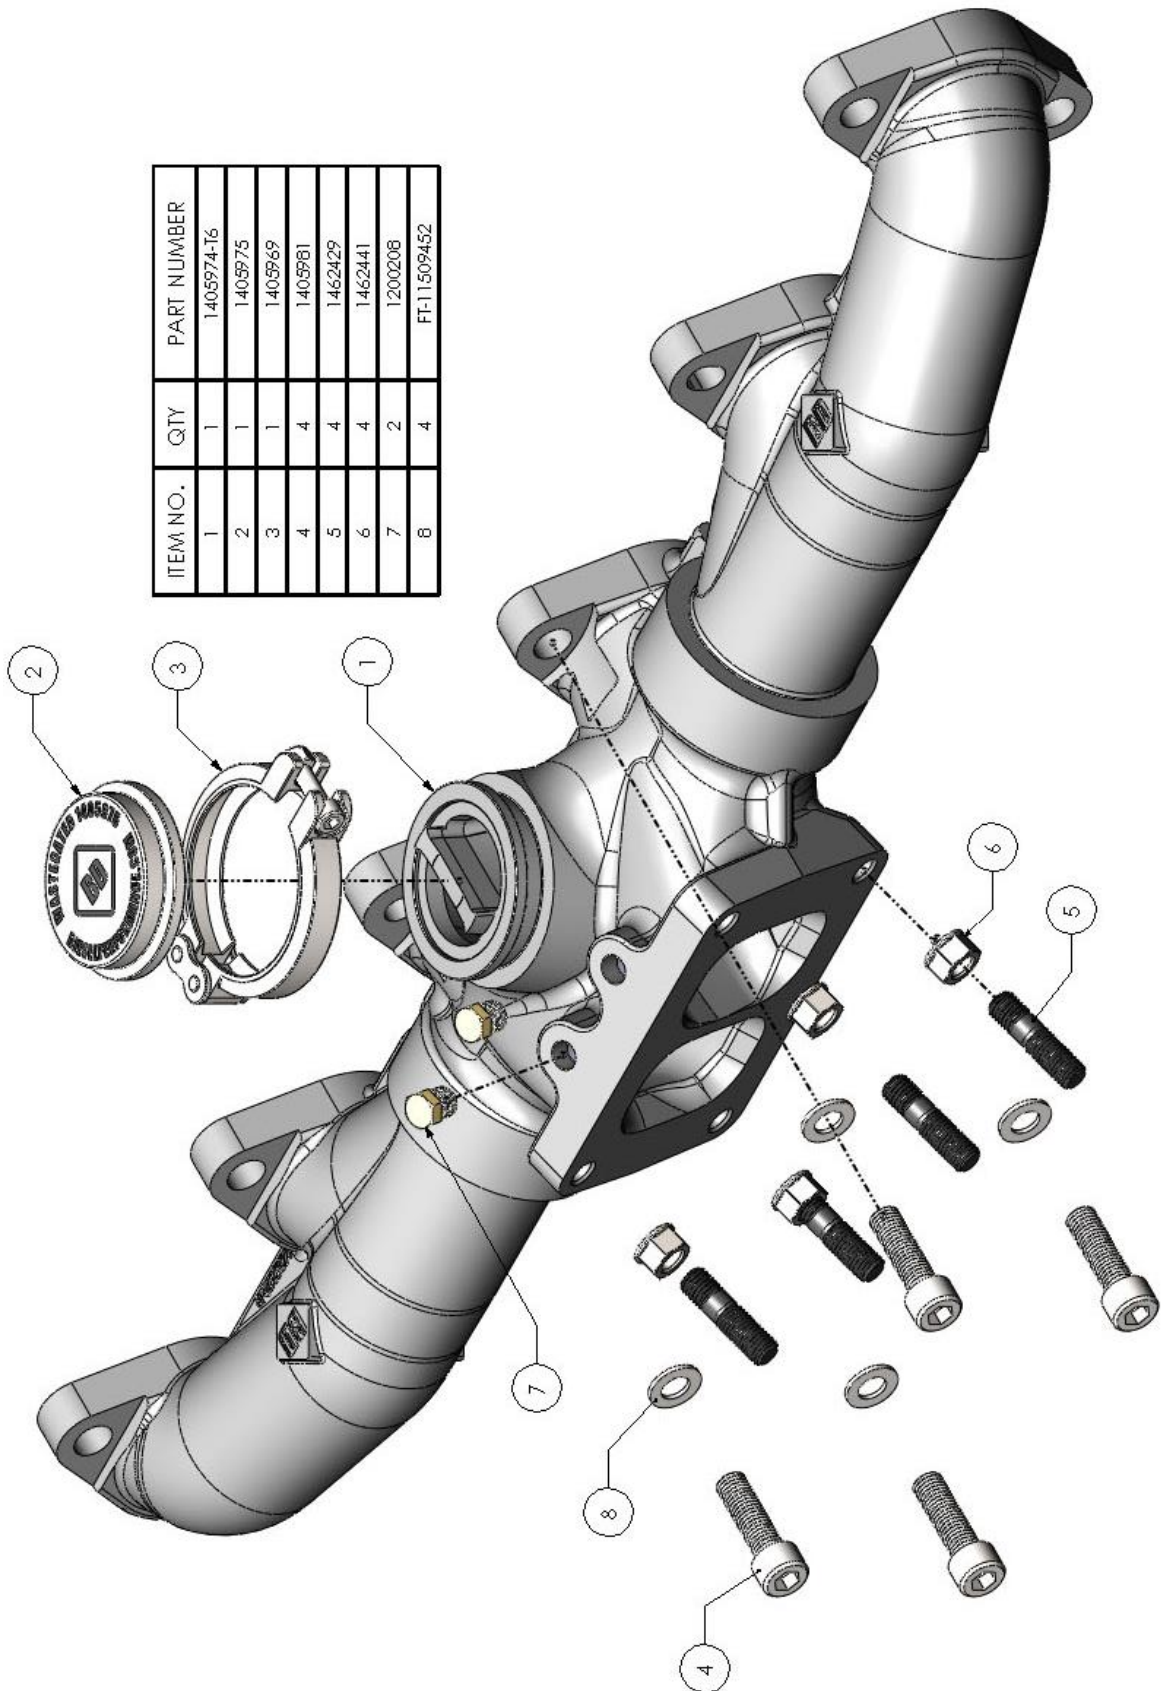

T6 Flange

ITEM NO.	QTY	PART NUMBER
1	1	1405974-T6
2	1	1405975
3	1	1405969
4	4	1405981
5	4	1462429
6	4	1462441
7	2	1200208
8	4	FI-11509452

BD Engine Brake Inc.

Plant Address: 33541 MacLure Rd. Abbotsford, BC, Canada V2S 7W2

U.S. Shipping Address: 88-446 Harrison St, Sumas, WA 98295 U.S. Mailing Address: P.O. Box 231, Sumas, WA 98295

Phone: 604-853-6096 | Fax: 604-853-8749 | Internet: www.bd-power.com