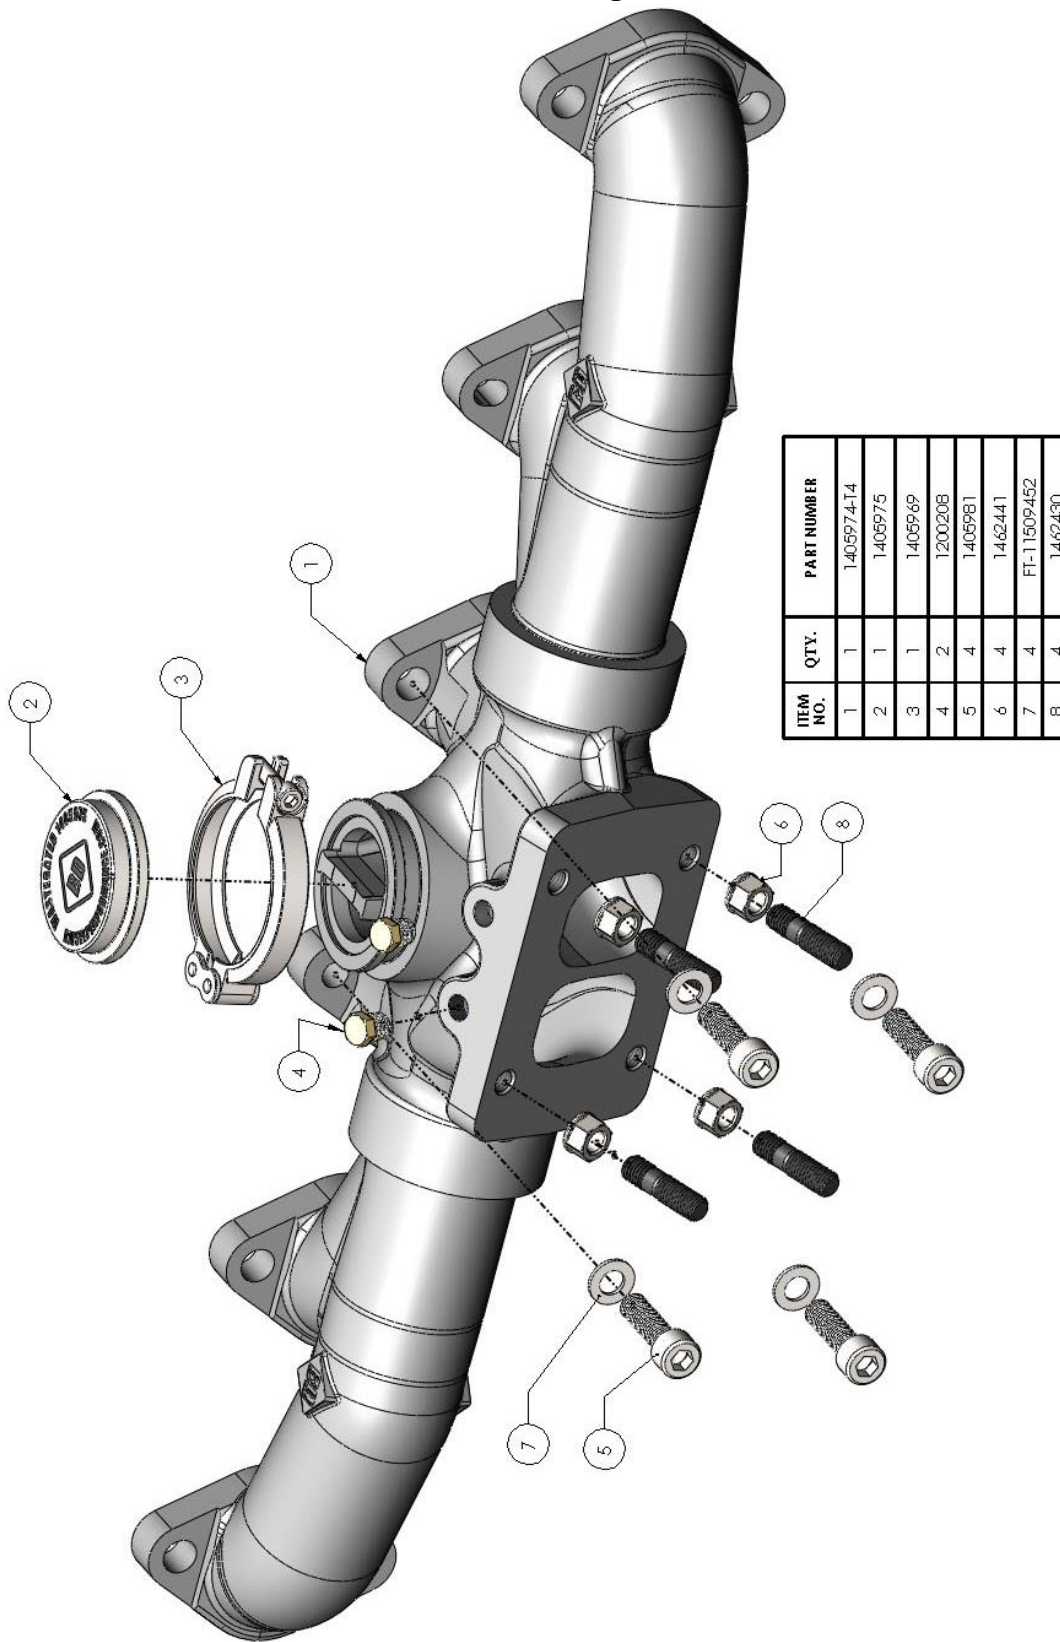

**DOWNLOAD ENHANCED
INSTALL MANUALS AT
*dieselperformance.com***

- Center Mount can face down or up
- Optimum 20° rather than 40° - helps mounting S400, S500 or other larger turbochargers
- Center Mounted Wastegate

BD DODGE CUMMINS PERFORMANCE
5.9L / 6.7L RACE MANIFOLD

| Application List | | |
|------------------|-----|------------|
| 1998½-2014 | 24V | 1045996-T4 |
| 1998½-2014 | 24V | 1045996-T6 |

UNLESS AN EO# IS LISTED, THIS PRODUCT IS LEGAL IN CALIFORNIA FOR RACING VEHICLES ONLY, WHICH MAY NEVER BE USED UPON A HIGHWAY.

- Borg Warner S300 / S400 / S500
- Holset HX50 / HX55 / HX60 / HX82
- Garrett GT55 / GT47 / GT45 / GT42 / GT40

These manifolds are intended for the installation of competition turbos. Some modifications to vehicle / engine components will be necessary as this is a race product.

Phone: 604-853-6096 | Fax: 604-853-8749 | Internet: www.bd-power.com

EXPLODED VIEW

T4 Flange

| ITEM NO. | QTY. | PART NUMBER |
|----------|------|-------------|
| 1 | 1 | 1405974-T4 |
| 2 | 1 | 1405975 |
| 3 | 1 | 1405969 |
| 4 | 2 | 1200208 |
| 5 | 4 | 1405981 |
| 6 | 4 | 1462441 |
| 7 | 4 | FT-11509452 |
| 8 | 4 | 1462430 |