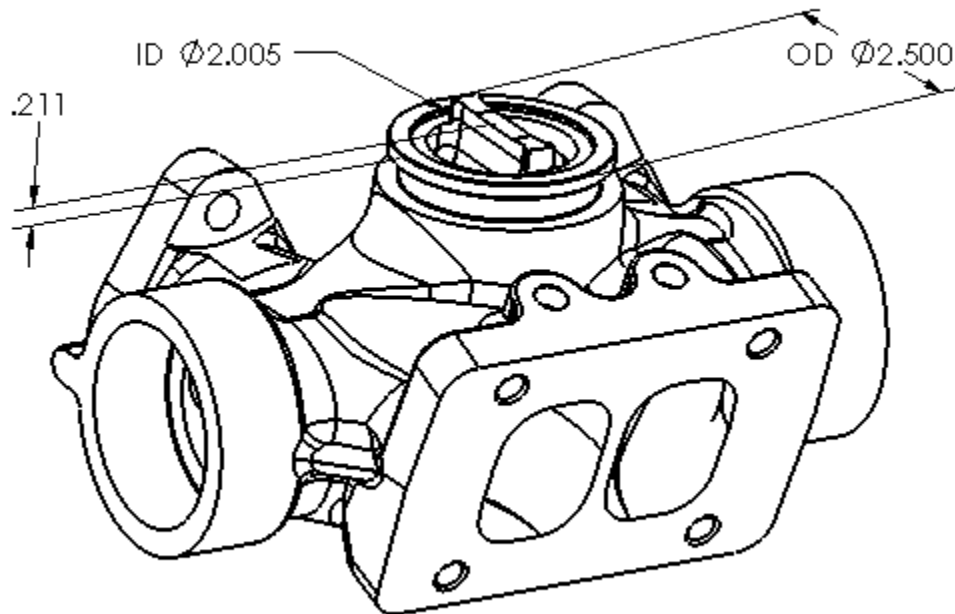

GASKET REPLACEMENT PART NUMBERS

Description	Part #
T4 Manifold Gasket Set	1045986-T4
T6 Manifold Gasket Set	1045986-T6

Common Turbos with T4 or T6 mounts:

- Borg Warner S300 / S400 / S500
- Holset HX50 / HX55 / HX60 / HX82
- Garrett GT55 / GT47 / GT45 / GT42 / GT40

These manifolds are intended for the installation of competition turbos. Some modifications to vehicle / engine components will be necessary as this is a race product.

WASTEGATE FLANGE

NOTE THIS MANIFOLD HAS ONLY BEEN TESTED TO ENSURE PROPER FITMENT TO A TURBOSMART HYPERGATE 45mm.

BD Engine Brake Inc.

Plant Address: 33541 MacLure Rd. Abbotsford, BC, Canada V2S 7W2

U.S. Shipping Address: 88-446 Harrison St, Sumas, WA 98295 U.S. Mailing Address: P.O. Box 231, Sumas, WA 98295

Phone: 604-853-6096 | Fax: 604-853-8749 | Internet: www.bd-power.com