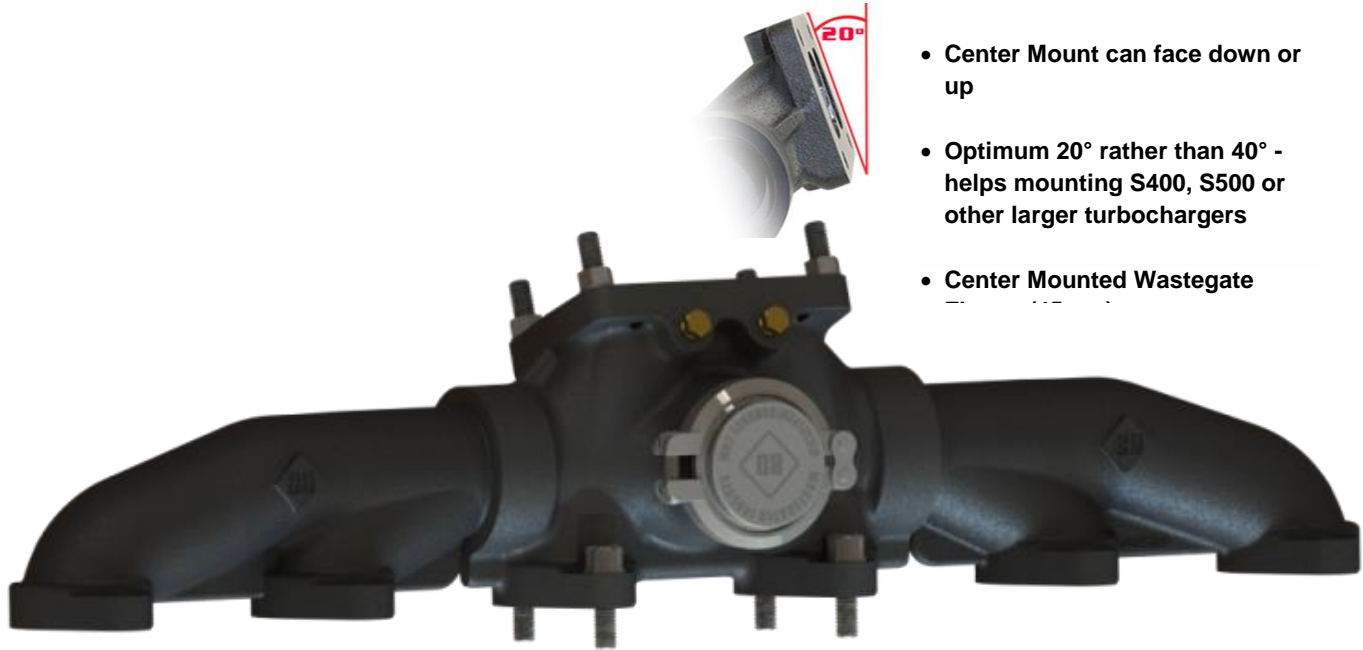

**DOWNLOAD ENHANCED
INSTALL MANUALS AT
*dieselperformance.com***

- Center Mount can face down or up
- Optimum 20° rather than 40° - helps mounting S400, S500 or other larger turbochargers
- Center Mounted Wastegate

BD DODGE CUMMINS PERFORMANCE
5.9L / 6.7L RACE MANIFOLD

| Application List | | |
|------------------|-----|------------|
| 1998½-2014 | 24V | 1045996-T4 |
| 1998½-2014 | 24V | 1045996-T6 |

UNLESS AN EO# IS LISTED, THIS PRODUCT IS LEGAL IN CALIFORNIA FOR RACING VEHICLES ONLY, WHICH MAY NEVER BE USED UPON A HIGHWAY.

- Borg Warner S300 / S400 / S500
- Holset HX50 / HX55 / HX60 / HX82
- Garrett GT55 / GT47 / GT45 / GT42 / GT40

These manifolds are intended for the installation of competition turbos. Some modifications to vehicle / engine components will be necessary as this is a race product.