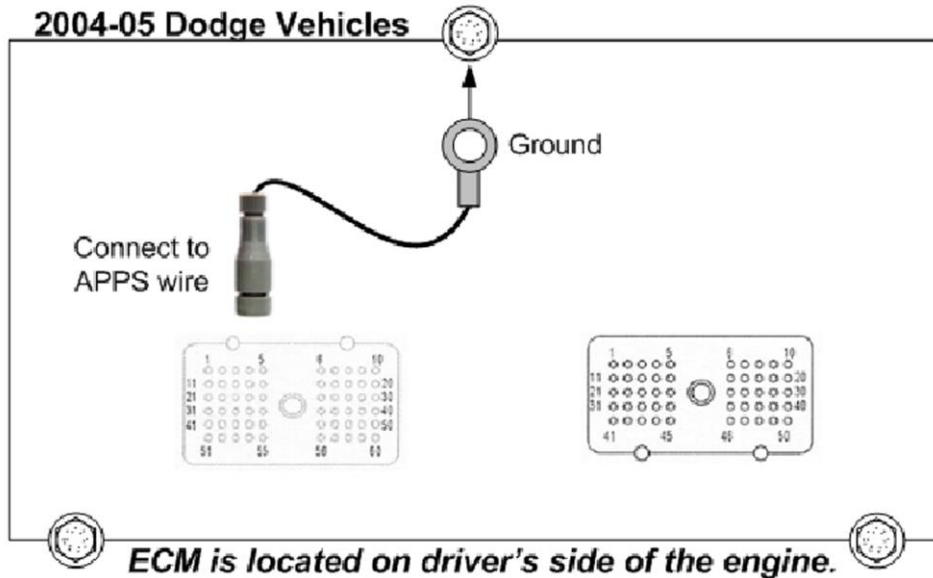

Click here to: [Check out the installation video on YouTube!](#) Or type into YouTube: Install Video - BD APPS Noise Isolator

1994-95 Dodge Vehicles

VIEWED FROM TERMINAL END
PCM Located on the passenger side firewall

1996-2003 Dodge Vehicles

2004-05 Dodge Vehicles

APPS WIRING			
Year	Pin #	OEM Wire Color	Computer Conn. #
1994-95	22	Orange/Dark Blue	
1996-03	23	Orange/Dark Blue	C1
2004	14	Brown/White	60 pin
2005	18	Brown/White	60 pin

Connect the apps filter to the specified wire using the supplied Posi-Tap™. Connect the ring terminal on the apps filter to the nearest ground point.