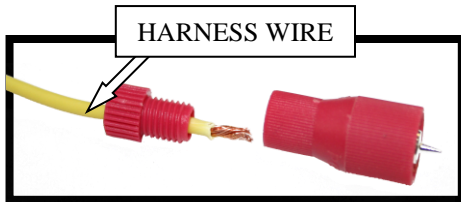

Click here to: [Check out the installation video on YouTube!](#) Or type into YouTube: Install Video - BD APPS Noise Isolator

1994-95 Dodge Vehicles

VIEWED FROM TERMINAL END
PCM Located on the passenger side firewall

1996-2003 Dodge Vehicles

2004-05 Dodge Vehicles

APPS WIRING			
Year	Pin #	OEM Wire Color	Computer Conn. #
1994-95	22	Orange/Dark Blue	
1996-03	23	Orange/Dark Blue	C1
2004	14	Brown/White	60 pin
2005	18	Brown/White	60 pin

Connect the apps filter to the specified wire using the supplied Posi-Tap™. Connect the ring terminal on the apps filter to the nearest ground point.