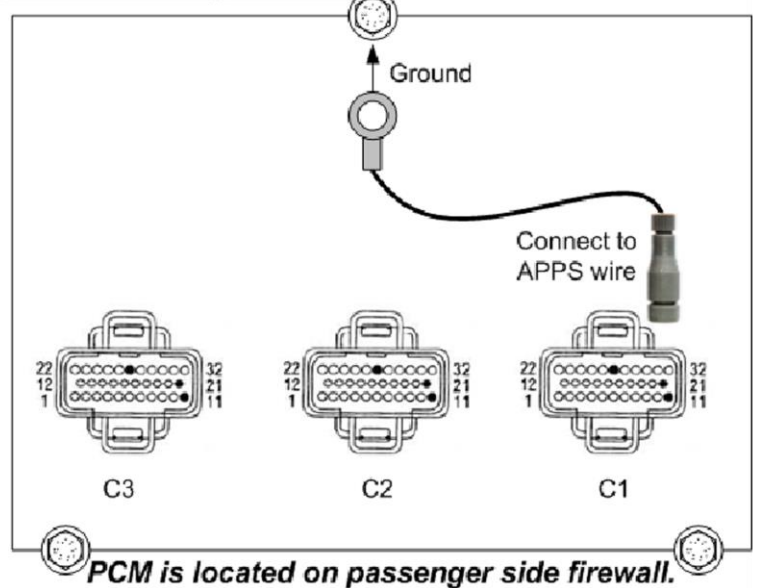

Click here to: [Check out the installation video on YouTube!](#) Or type into YouTube: Install Video - BD APPS Noise Isolator

1994-95 Dodge Vehicles

VIEWED FROM TERMINAL END
PCM Located on the passenger side firewall

1996-2003 Dodge Vehicles

2004-05 Dodge Vehicles

APPS WIRING			
Year	Pin #	OEM Wire Color	Computer Conn. #
1994-95	22	Orange/Dark Blue	
1996-03	23	Orange/Dark Blue	C1
2004	14	Brown/White	60 pin
2005	18	Brown/White	60 pin

Connect the apps filter to the specified wire using the supplied Posi-Tap™. Connect the ring terminal on the apps filter to the nearest ground point.