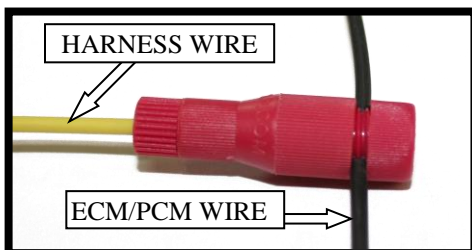

Click here to: [Check out the installation video on YouTube!](#) Or type into YouTube: Install Video - BD APPS Noise Isolator

1994-95 Dodge Vehicles

VIEWED FROM TERMINAL END
PCM Located on the passenger side firewall

1996-2003 Dodge Vehicles

2004-05 Dodge Vehicles

APPS WIRING			
Year	Pin #	OEM Wire Color	Computer Conn. #
1994-95	22	Orange/Dark Blue	
1996-03	23	Orange/Dark Blue	C1
2004	14	Brown/White	60 pin
2005	18	Brown/White	60 pin

Connect the apps filter to the specified wire using the supplied Posi-Tap™. Connect the ring terminal on the apps filter to the nearest ground point.