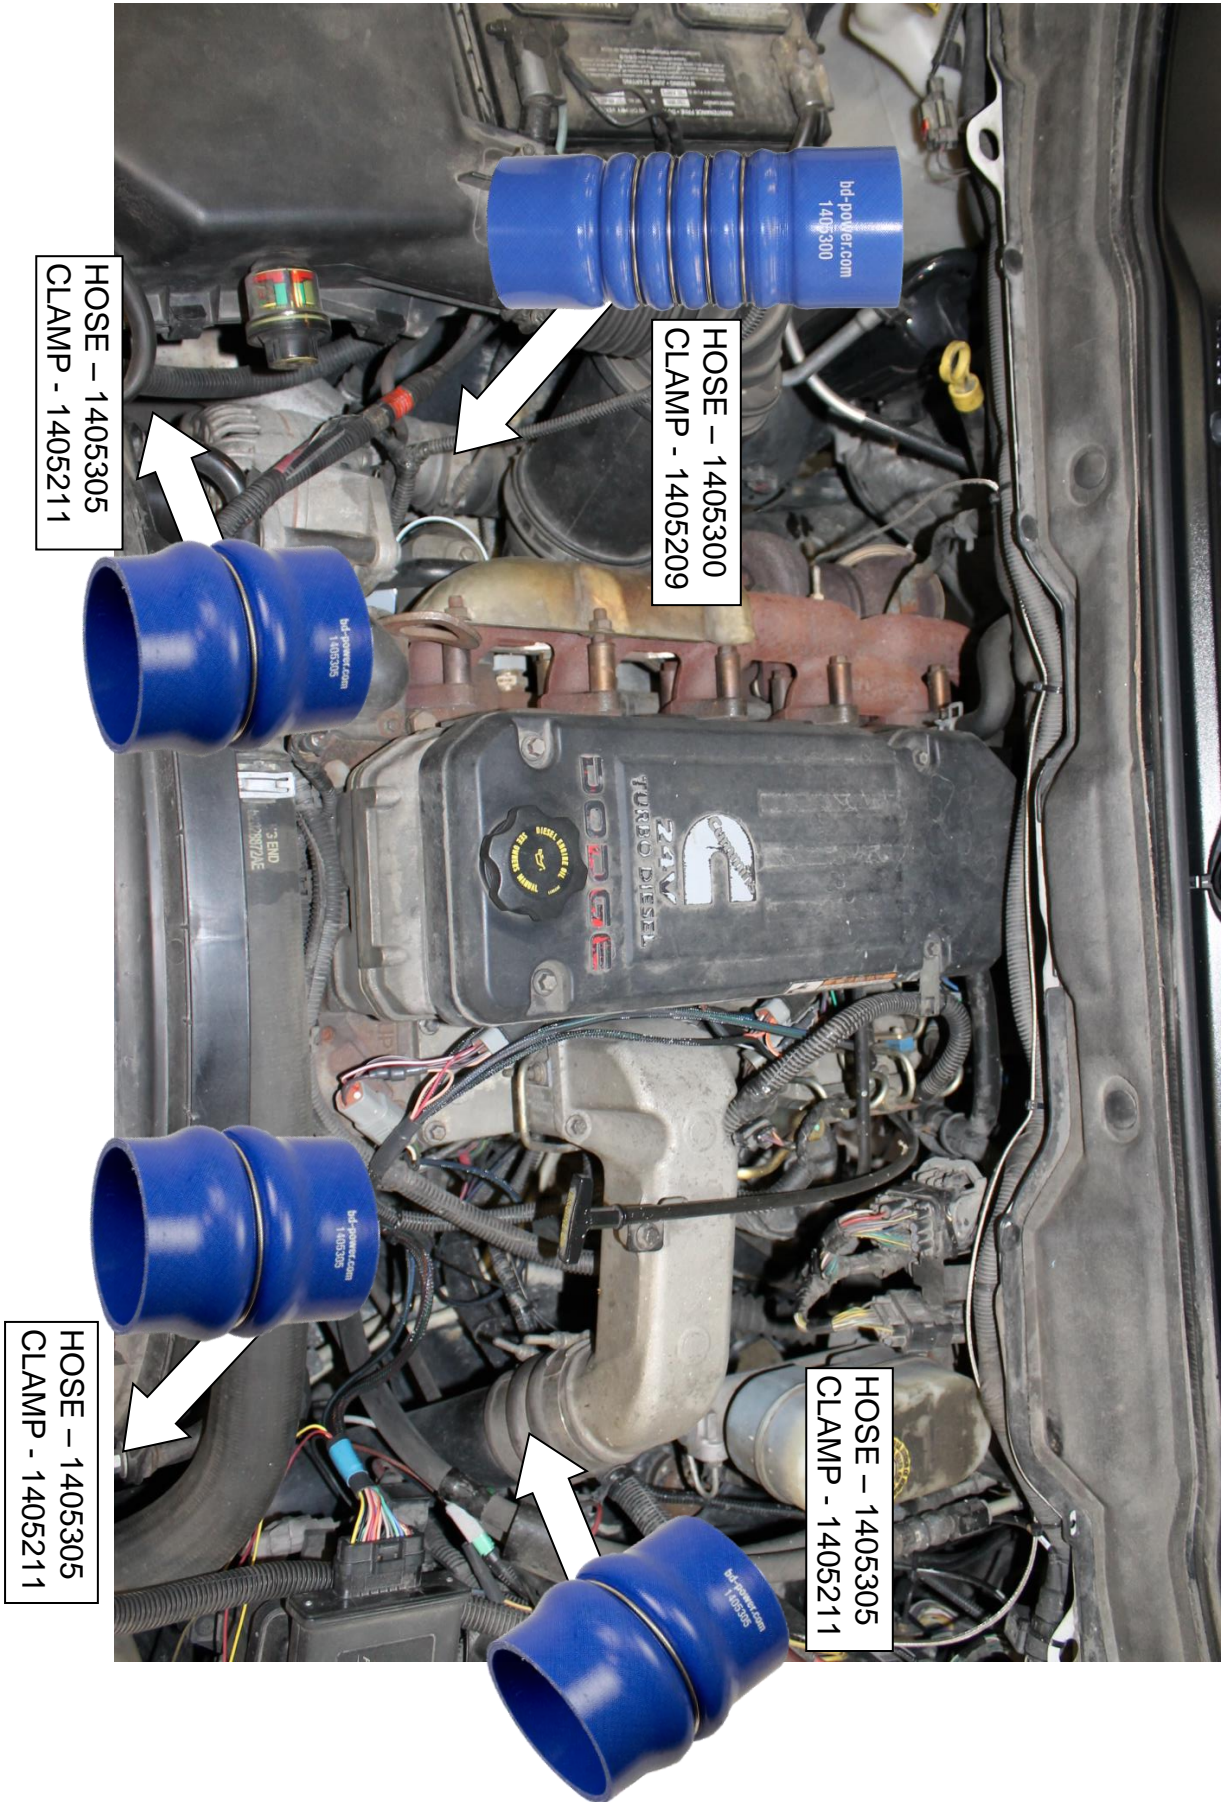

**DOWNLOAD ENHANCED
INSTALL MANUALS AT
*dieselperformance.com***

BD Hose & Clamp Kit

Dodge 2003-2007 5.9L Cummins

P/N# 1045215

PLEASE READ ALL INSTRUCTIONS BEFORE INSTALLATION

KIT CONTENTS:

Please check to make sure that you have all the parts listed in this kit **before** you start the disassembly of your truck.

| DODGE 2003-2007 HOSE & CLAMP KIT (P/N# 1045215) | |
|--|--|
| 1405300 | 1405305 |
|  <p style="text-align: center; font-size: small;">bd-power.com 1405300</p> |  <p style="text-align: center; font-size: small;">bd-power.com 1405305</p> |
| <i>2 3/4" Intercooler Boot</i> | <i>3" Intercooler Pipe Boot</i> |
| Qty: 1 | Qty: 3 |
| 1405211 | 1405209 |
|  |  |
| <i>HD Spring Loaded Clamp (3.00–3.38")</i> | <i>HD Spring Loaded Clamp (2.75-3.00")</i> |
| Qty: 6 | Qty: 2 |