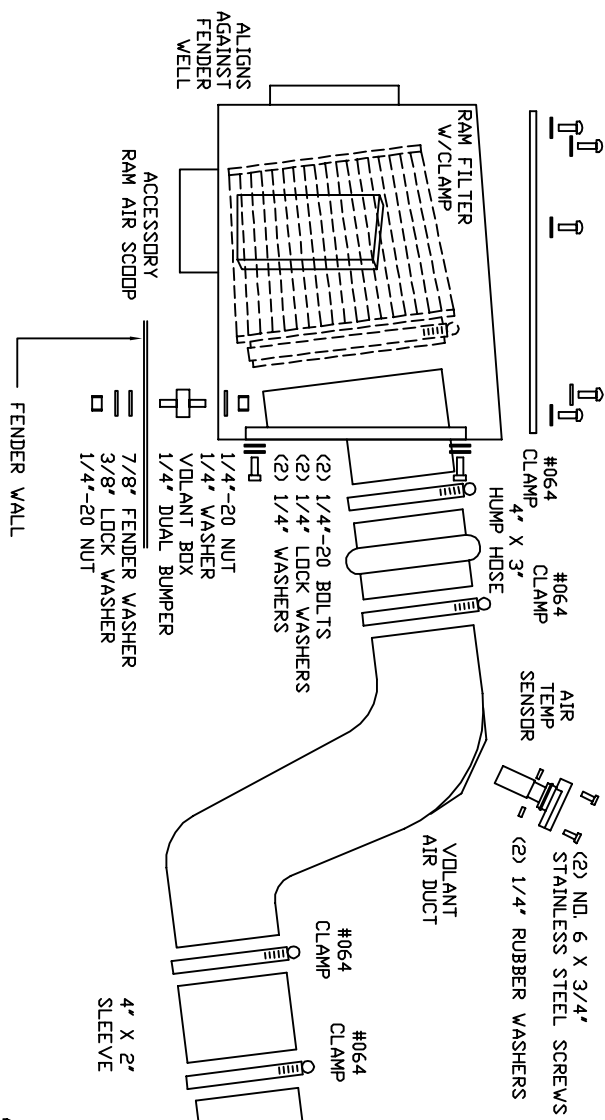

VOLANT COOL AIR INTAKES
 PART NO.: 16559
 INSTALLATION INSTRUCTIONS
 WWW.VOLANT.COM
 TECH SUPPORT: (909) 481-3888

16559 PARTS LIST					
1	VOLANT FILTER BOX	4	#064 CLAMPS	1	1/4" DUAL BUMPER
1	VOLANT FILTER BOX LID	2	1/4"-20 BOLTS	2	NO. 6 X 3/4" SS SCREWS
1	VOLANT FILTER BOX ADAPTER	2	1/4" LOCK WASHERS	2	1/4" SMALL RUBBER WASHERS
1	VOLANT AIR DUCT	3	1/4" WASHERS	5	1/4"-20 TRUSS HEAD SCREWS
1	RAM FILTER W/CLAMP	1	3/8" LOCK WASHERS	5	1/4" RUBBER WASHERS
1	4" X 3" HUMPHOSE	1	7/8" FENDER WASHER	1	T20 TORX BIT
1	4" X 2" SLEEVE	2	1/4"-20 NUTS		

- (5) 1/4"-20 TRUSS HEAD SCREWS
- (5) 1/4" RUBBER WASHERS
- FILTER BOX LID

SIDE VIEW

TOP VIEW

IN BETWEEN
 HEADLIGHT & RADIATOR