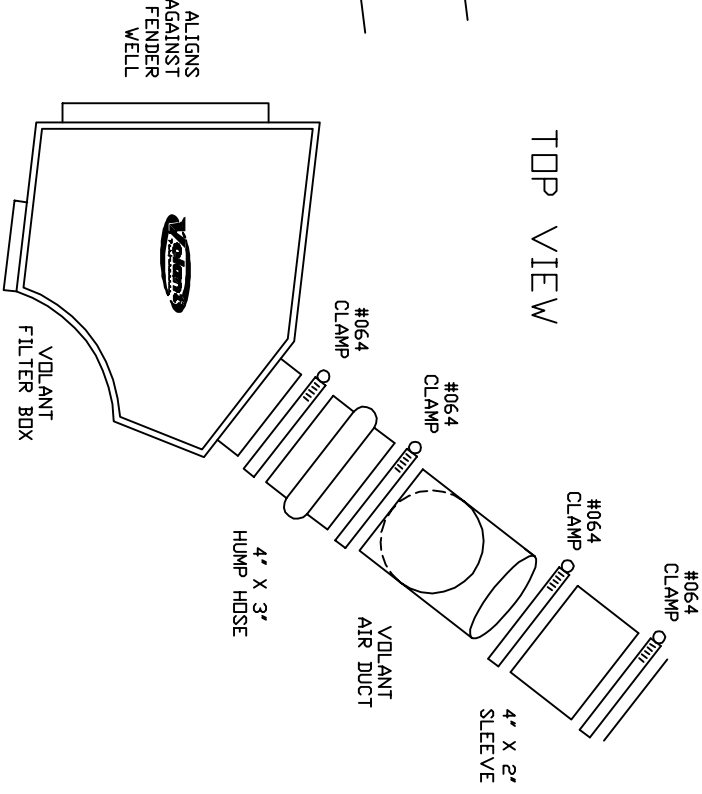

VOLANT COOL AIR INTAKES
 PART NO.: 16559
 INSTALLATION INSTRUCTIONS
 WWW.VOLANT.COM
 TECH SUPPORT: (909) 481-3888

16559 PARTS LIST					
1	VOLANT FILTER BOX	4	#064 CLAMPS	1	1/4" DUAL BUMPER
1	VOLANT FILTER BOX LID	2	1/4"-20 BOLTS	2	NO. 6 X 3/4" SS SCREWS
1	VOLANT FILTER BOX ADAPTER	2	1/4" LOCK WASHERS	2	1/4" SMALL RUBBER WASHERS
1	VOLANT AIR DUCT	3	1/4" WASHERS	5	1/4"-20 TRUSS HEAD SCREWS
1	RAM FILTER W/CLAMP	1	3/8" LOCK WASHERS	5	1/4" RUBBER WASHERS
1	4" X 3" HUMPHOSE	1	7/8" FENDER WASHER	1	T20 TORX BIT
1	4" X 2" SLEEVE	2	1/4"-20 NUTS		

- (5) 1/4"-20 TRUSS HEAD SCREWS
- (5) 1/4" RUBBER WASHERS
- FILTER BOX LID

SIDE VIEW

TOP VIEW

IN BETWEEN
 HEADLIGHT & RADIATOR