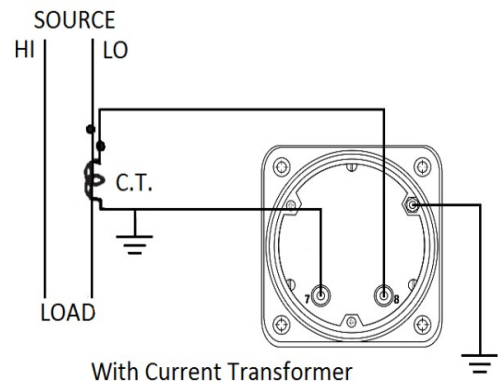

METAL CASE SWITCHBOARD METERS

AC Ammeter

Transformer Rated

0-6000 AC Amperes Input: 5AAC

Catalog #: **TMCS 103131LSUP**

Ordering #: 1D2043

Features:

- Designed For Commercial and industrial use
- Steel case with integrated mounting studs and poly-carbonate cover
- IP54 Sealed case maintains accuracy and prolongs meter life
- Easy to read at any distance or angle
- Clean, clear, easy-to-read dials
- Metal housing shields mechanisms against magnetic fields

Mounting & Dimensions

Wiring Diagram

	INCHES
A	3.37"
B	1.69"
C	4.30"
D	0.65"
E	2.65"
F	0.98"
G	3.95"

(800) 766-1212

shop.byramlabs.com

Byram Laboratories, Inc. 1 Columbia Rd. Branchburg, NJ 08876

© 2021 by Byram Laboratories, Inc. All rights reserved.