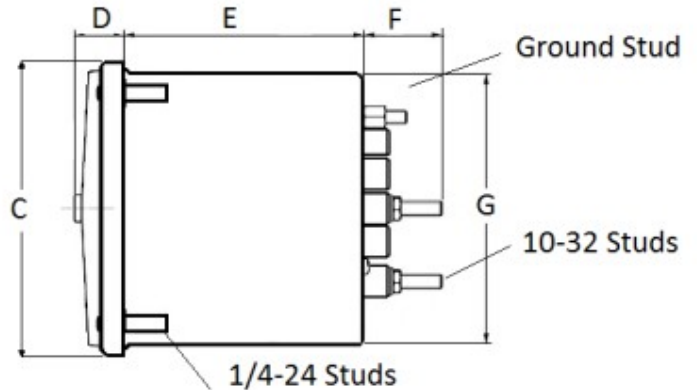

METAL CASE SWITCHBOARD METERS

AC Ammeter

Transformer Rated

0-6000 AC Amperes Input: 5AAC

Catalog #: **TMCS 103131LSUP**

Ordering #: 1D2043

Features:

- Designed For Commercial and industrial use
- Steel case with integrated mounting studs and poly-carbonate cover
- IP54 Sealed case maintains accuracy and prolongs meter life
- Easy to read at any distance or angle
- Clean, clear, easy-to-read dials
- Metal housing shields mechanisms against magnetic fields

Mounting & Dimensions

Wiring Diagram

	INCHES
A	3.37"
B	1.69"
C	4.30"
D	0.65"
E	2.65"
F	0.98"
G	3.95"

(800) 766-1212

shop.byramlabs.com

Byram Laboratories, Inc. 1 Columbia Rd. Branchburg, NJ 08876

© 2021 by Byram Laboratories, Inc. All rights reserved.