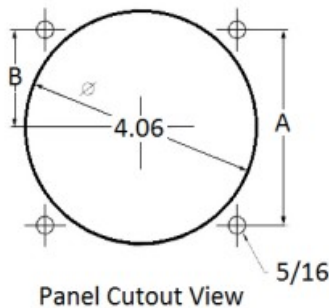

METAL CASE SWITCHBOARD METERS

AC Ammeter

Transformer Rated

0-6000 AC Amperes Input: 5AAC

Catalog #: **TMCS 103131LSUP**

Ordering #: 1D2043

Features:

- Designed For Commercial and industrial use
- Steel case with integrated mounting studs and poly-carbonate cover
- IP54 Sealed case maintains accuracy and prolongs meter life
- Easy to read at any distance or angle
- Clean, clear, easy-to-read dials
- Metal housing shields mechanisms against magnetic fields

Mounting & Dimensions

Wiring Diagram

	INCHES
A	3.37"
B	1.69"
C	4.30"
D	0.65"
E	2.65"
F	0.98"
G	3.95"

(800) 766-1212

shop.byramlabs.com

Byram Laboratories, Inc. 1 Columbia Rd. Branchburg, NJ 08876

© 2021 by Byram Laboratories, Inc. All rights reserved.