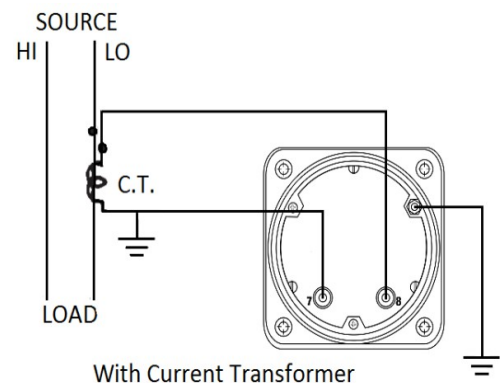

METAL CASE SWITCHBOARD METERS

AC Ammeter

Transformer Rated

0-5000 AC Amperes Input: 5AAC

Catalog #: **TMCS 103131LSUJ**

Ordering #: 1D2042

Features:

- Designed For Commercial and industrial use
- Steel case with integrated mounting studs and poly-carbonate cover
- IP54 Sealed case maintains accuracy and prolongs meter life
- Easy to read at any distance or angle
- Clean, clear, easy-to-read dials
- Metal housing shields mechanisms against magnetic fields

Mounting & Dimensions

Wiring Diagram

	INCHES
A	3.37"
B	1.69"
C	4.30"
D	0.65"
E	2.65"
F	0.98"
G	3.95"

(800) 766-1212

shop.byramlabs.com

Byram Laboratories, Inc. 1 Columbia Rd. Branchburg, NJ 08876

© 2021 by Byram Laboratories, Inc. All rights reserved.