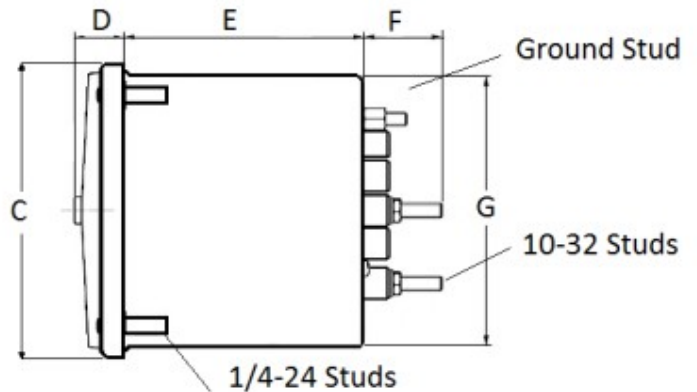

METAL CASE SWITCHBOARD METERS

AC Ammeter

Transformer Rated

0-5000 AC Amperes Input: 5AAC

Catalog #: **TMCS 103131LSUJ**

Ordering #: 1D2042

Features:

- Designed For Commercial and industrial use
- Steel case with integrated mounting studs and poly-carbonate cover
- IP54 Sealed case maintains accuracy and prolongs meter life
- Easy to read at any distance or angle
- Clean, clear, easy-to-read dials
- Metal housing shields mechanisms against magnetic fields

Mounting & Dimensions

Wiring Diagram

	INCHES
A	3.37"
B	1.69"
C	4.30"
D	0.65"
E	2.65"
F	0.98"
G	3.95"

(800) 766-1212

shop.byramlabs.com

Byram Laboratories, Inc. 1 Columbia Rd. Branchburg, NJ 08876

© 2021 by Byram Laboratories, Inc. All rights reserved.