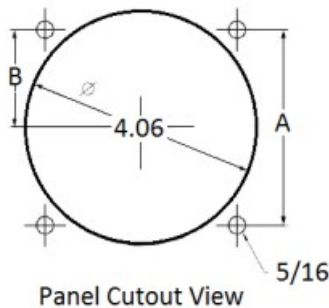

METAL CASE SWITCHBOARD METERS

AC Ammeter

Transformer Rated

0-5000 AC Amperes Input: 5AAC

Catalog #: **TMCS 103131LSUJ**

Ordering #: 1D2042

Features:

- Designed For Commercial and industrial use
- Steel case with integrated mounting studs and poly-carbonate cover
- IP54 Sealed case maintains accuracy and prolongs meter life
- Easy to read at any distance or angle
- Clean, clear, easy-to-read dials
- Metal housing shields mechanisms against magnetic fields

Mounting & Dimensions

Wiring Diagram

	INCHES
A	3.37"
B	1.69"
C	4.30"
D	0.65"
E	2.65"
F	0.98"
G	3.95"

(800) 766-1212

shop.byramlabs.com

Byram Laboratories, Inc. 1 Columbia Rd. Branchburg, NJ 08876

© 2021 by Byram Laboratories, Inc. All rights reserved.