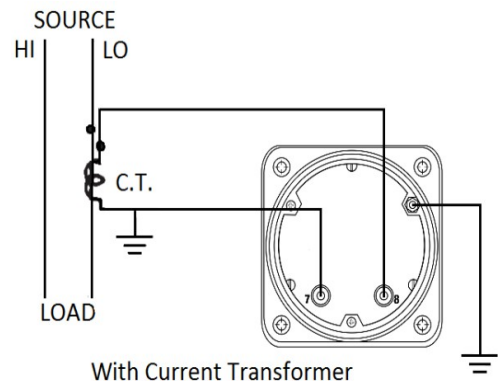

(800) 766-1212

shop.byramlabs.com

Byram Laboratories, Inc. 1 Columbia Rd. Branchburg, NJ 08876

© 2021 by Byram Laboratories, Inc. All rights reserved.