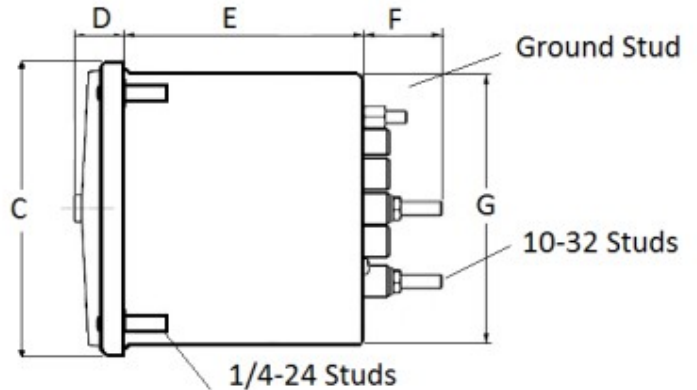

# METAL CASE SWITCHBOARD METERS

AC Ammeter

Transformer Rated

0-4000 AC Amperes Input: 5AAC

Catalog #: **TMCS 103131LSUE**

Ordering #: 1D2041

## Features:

- Designed For Commercial and industrial use
- Steel case with integrated mounting studs and poly-carbonate cover
- IP54 Sealed case maintains accuracy and prolongs meter life
- Easy to read at any distance or angle
- Clean, clear, easy-to-read dials
- Metal housing shields mechanisms against magnetic fields

## Mounting & Dimensions