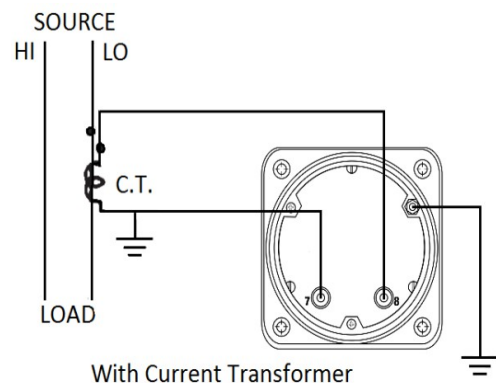

METAL CASE SWITCHBOARD METERS

AC Ammeter

Transformer Rated

0-1000 AC Amperes Input: 5AAC

Catalog #: **TMCS 103131LSSS**

Ordering #: 1D2034

Features:

- Designed For Commercial and industrial use
- Steel case with integrated mounting studs and poly-carbonate cover
- IP54 Sealed case maintains accuracy and prolongs meter life
- Easy to read at any distance or angle
- Clean, clear, easy-to-read dials
- Metal housing shields mechanisms against magnetic fields

Mounting & Dimensions

Wiring Diagram

| | INCHES |
|---|--------|
| A | 3.37" |
| B | 1.69" |
| C | 4.30" |
| D | 0.65" |
| E | 2.65" |
| F | 0.98" |
| G | 3.95" |

With Current Transformer

(800) 766-1212

shop.byramlabs.com