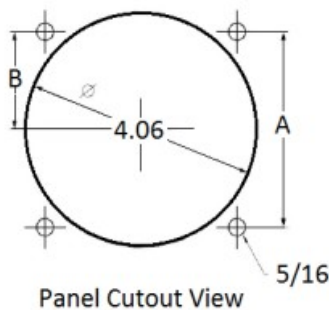

Mounting & Dimensions

Wiring Diagram

| | INCHES |
|---|--------|
| A | 3.37" |
| B | 1.69" |
| C | 4.30" |
| D | 0.65" |
| E | 2.65" |
| F | 0.98" |
| G | 3.95" |

With Current Transformer

(800) 766-1212

shop.byramlabs.com