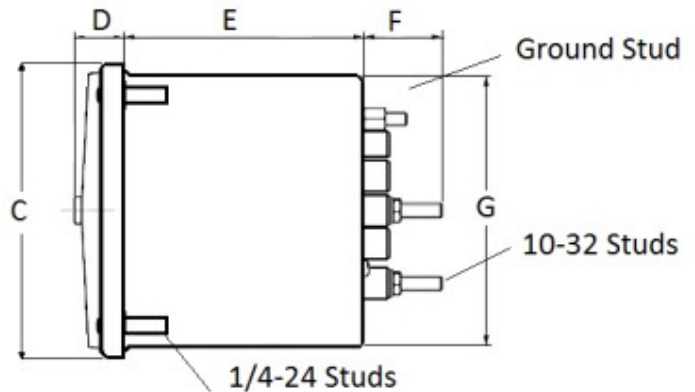

METAL CASE SWITCHBOARD METERS

AC Ammeter

Transformer Rated

0-1000 AC Amperes Input: 5AAC

Catalog #: **TMCS 103131LSSS**

Ordering #: 1D2034

Features:

- Designed For Commercial and industrial use
- Steel case with integrated mounting studs and poly-carbonate cover
- IP54 Sealed case maintains accuracy and prolongs meter life
- Easy to read at any distance or angle
- Clean, clear, easy-to-read dials
- Metal housing shields mechanisms against magnetic fields

Mounting & Dimensions

Wiring Diagram

| | INCHES |
|---|--------|
| A | 3.37" |
| B | 1.69" |
| C | 4.30" |
| D | 0.65" |
| E | 2.65" |
| F | 0.98" |
| G | 3.95" |

With Current Transformer

(800) 766-1212

shop.byramlabs.com