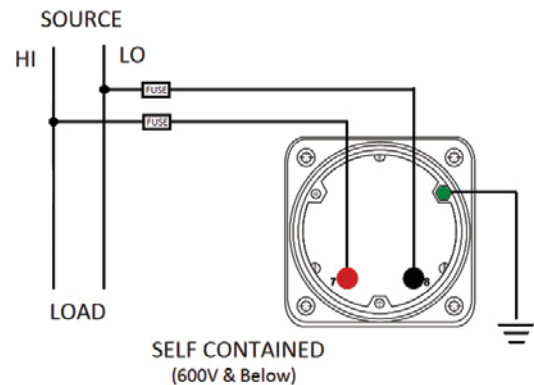

(800) 766-1212

shop.byramlabs.com

Byram Laboratories, Inc. 1 Columbia Rd. Branchburg, NJ 08876

© 2021 by Byram Laboratories, Inc. All rights reserved.