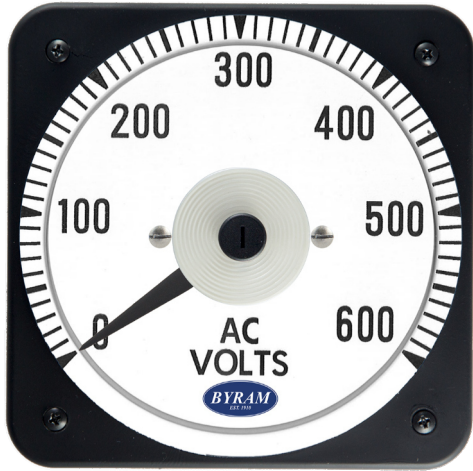

# METAL CASE SWITCHBOARD METERS

AC Voltmeter

Self Contained

0-600 AC Volts      Input: 600 VAC

Catalog #: **TMCS 103021SJSJ**

Ordering #: 1D1946

## Features:

- Designed For Commercial and industrial use
- Steel case with integrated mounting studs and poly-carbonate cover
- IP54 Sealed case maintains accuracy and prolongs meter life
- Easy to read at any distance or angle
- Clean, clear, easy-to-read dials
- Metal housing shields mechanisms against magnetic fields