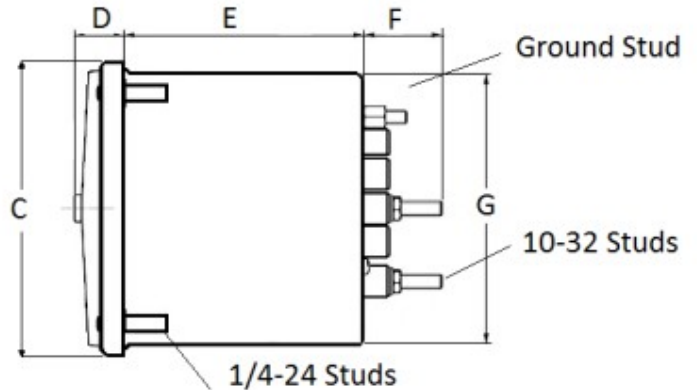

# METAL CASE SWITCHBOARD METERS

AC Voltmeter

Self Contained

0-600 AC Volts      Input: 600 VAC

Catalog #: **TMCS 103021SJSJ**

Ordering #: 1D1946

## Features:

- Designed For Commercial and industrial use
- Steel case with integrated mounting studs and poly-carbonate cover
- IP54 Sealed case maintains accuracy and prolongs meter life
- Easy to read at any distance or angle
- Clean, clear, easy-to-read dials
- Metal housing shields mechanisms against magnetic fields

## Mounting & Dimensions