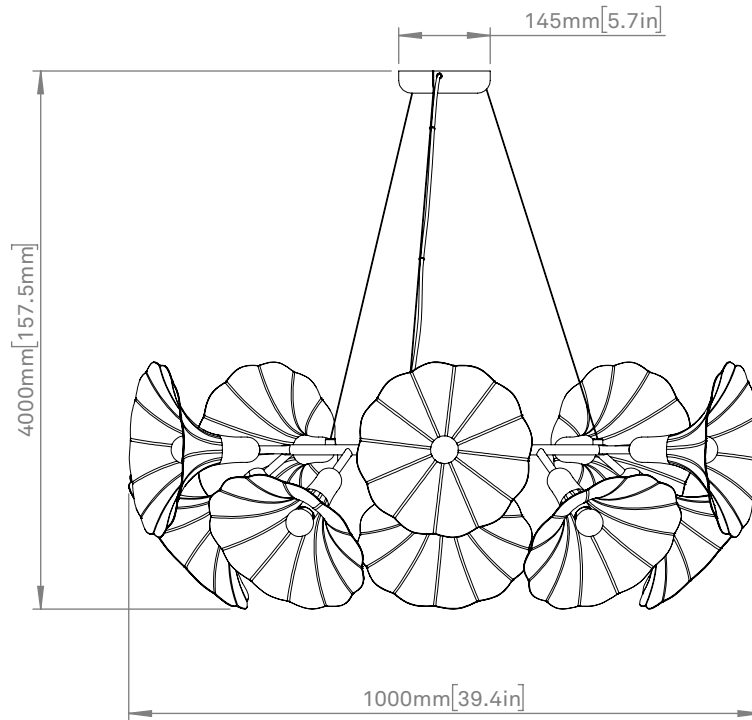

NUURA

PETALII 10
white / polished brass

Design: Nika Zupanc, 2023

Petalii 10 is a statement piece, an object of conversation, evoking interesting stories within a décor.

Explore the rest of the **Petalii** collection on our website [here](#)

Product no.: EU - 2111001

Type: Chandelier - indoor

Colour: Metal: white, chrome brass finish

Materials: Powder-coated metal, anodized metal

Dimensions: 1000mm / 39.4in x 400mm / 15.7in
Cable length: max 4000mm / 157.4in
Ceiling plate: 145mm / 5.7in

Weight: *TBD*

Packaging: Dimensions: L: 1100mm / 43.3in x
W: 1100mm / 43.3in x H: 450mm / 17.7in
Weight: 1010g
Total weight incl. product: *TBD*
Number of parcels: *TBD*
Material: Brown cardboard

Certifications: CE, UKCA, IP20, Class I