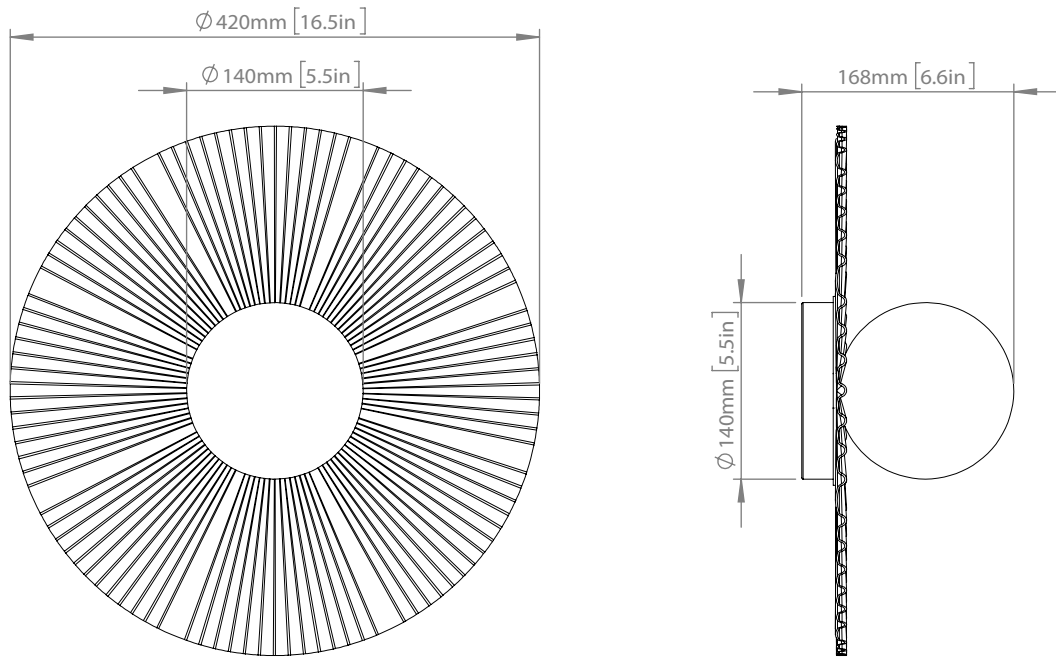

NUURA

LIILA MUUSE MEDIUM
white / opal

Design: Sofie Refer, 2023

Liila Muuse Medium is a wall and ceiling lamp with references to the old amusement park, Tivoli, in Copenhagen. Muuse is an extension to the Liila 1-series where the round backplate is updated with asymmetric curves.

Explore the rest of the Liila collection on our website, [here](#)

Product no.: EU - 2046068 / US - 3046043

Type: Wall / Ceiling light - indoor

Colour: Glass: opal / Metal: white

Materials: Powder Coated metal, mouth-blown glass

Dimensions: 200mm / 3.9in x 151mm / 5.9in
Glass: ø120mm / 4.7in

Weight: Armature + glass: 490g

Packaging: Dimensions: L: 230mm / x 9 in x W:
230mm/ 9in x H: 215mm / 8.4in
Weight: 530g
Total weight incl. product: 1020g
Number of parcels: 1
Material: Brown cardboard