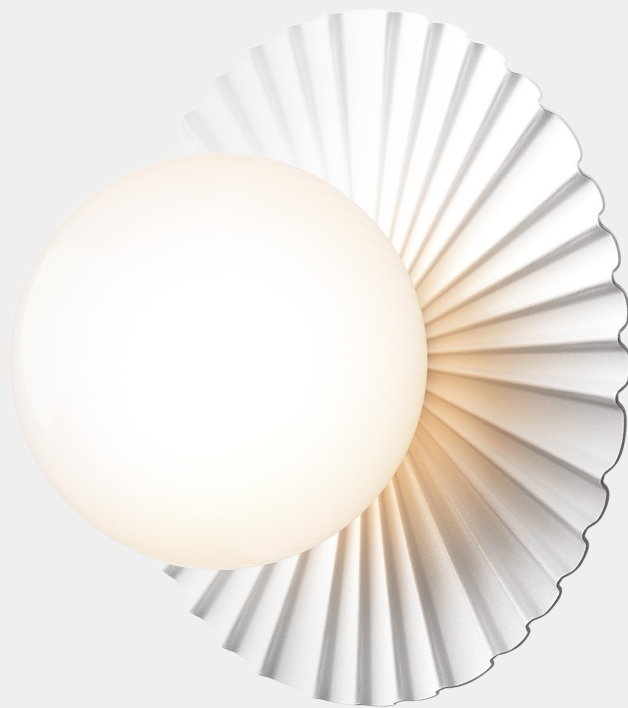

NUURA

LIILA MUUSE MEDIUM
white / opal

Design: Sofie Refer, 2023

Liila Muuse Medium is a wall and ceiling lamp with references to the old amusement park, Tivoli, in Copenhagen. Muuse is an extension to the Liila 1-series where the round backplate is updated with asymmetric curves.

Explore the rest of the Liila collection on our website, [here](#)

Product no.: EU - 2046068 / US - 3046043

Type: Wall / Ceiling light - indoor

Colour: Glass: opal / Metal: white

Materials: Powder Coated metal, mouth-blown glass

Dimensions: 200mm / 3.9in x 151mm / 5.9in
Glass: ø120mm / 4.7in

Weight: Armature + glass: 490g

Packaging: Dimensions: L: 230mm / x 9 in x W:
230mm/ 9in x H: 215mm / 8.4in
Weight: 530g
Total weight incl. product: 1020g
Number of parcels: 1
Material: Brown cardboard