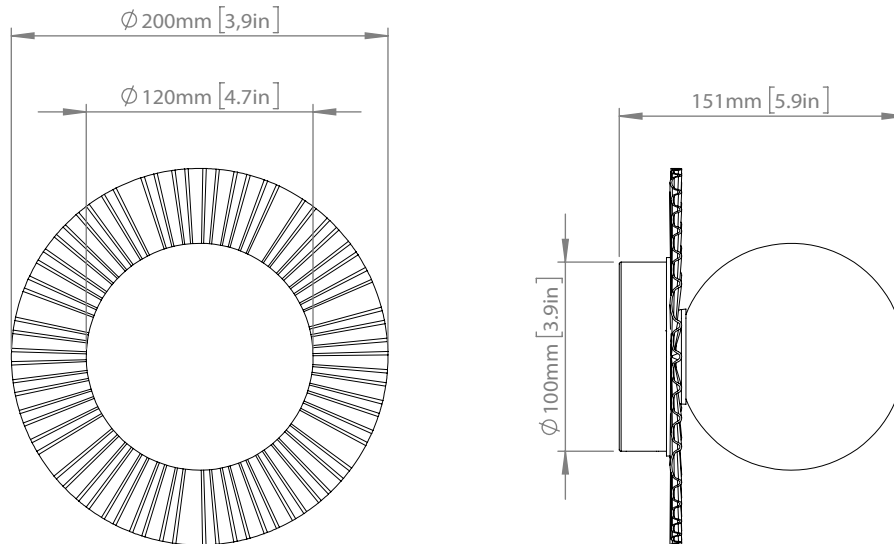

NUURA

LIILA MUUSE SMALL
nordic gold / opal

Design: Sofie Refer, 2023

Liila Muuse Small is a wall and ceiling lamp with references to the old amusement park, Tivoli, in Copenhagen. Muuse is an extension to the Liila 1-series where the round backplate is updated with asymmetric curves.

Explore the rest of the Liila collection on our website, [here](#)

Product no.: EU - 2046067 / US - 3046042

Type: Wall / Ceiling light - indoor

Colour: Glass: opal / Metal: nordic gold

Materials: Powder Coated metal, mouth-blown glass

Dimensions: 200mm / 3.9in x 151mm / 5.9in
Glass: ϕ 120mm / 4.7in

Weight: Armature + glass: 490g

Packaging: Dimensions: L: 230mm / x 9 in x W:
230mm/ 9in x H: 215mm / 8.4in
Weight: 530g
Total weight incl. product: 1020g
Number of parcels: 1
Material: Brown cardboard