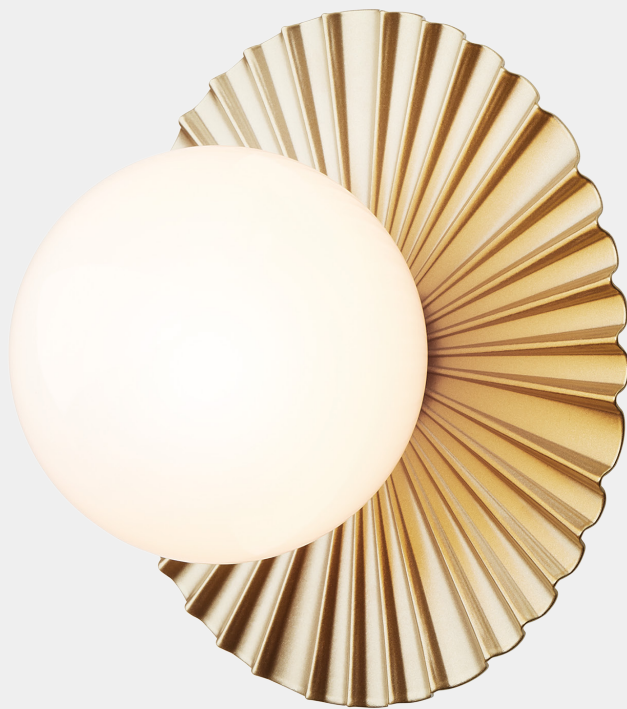

NUURA

LIILA MUUSE SMALL
nordic gold / opal

Design: Sofie Refer, 2023

Liila Muuse Small is a wall and ceiling lamp with references to the old amusement park, Tivoli, in Copenhagen. Muuse is an extension to the Liila 1-series where the round backplate is updated with asymmetric curves.

Explore the rest of the Liila collection on our website, [here](#)

Product no.: EU - 2046067 / US - 3046042

Type: Wall / Ceiling light - indoor

Colour: Glass: opal / Metal: nordic gold

Materials: Powder Coated metal, mouth-blown glass

Dimensions: 200mm / 3.9in x 151mm / 5.9in
Glass: ϕ 120mm / 4.7in

Weight: Armature + glass: 490g

Packaging: Dimensions: L: 230mm / x 9 in x W:
230mm/ 9in x H: 215mm / 8.4in
Weight: 530g
Total weight incl. product: 1020g
Number of parcels: 1
Material: Brown cardboard