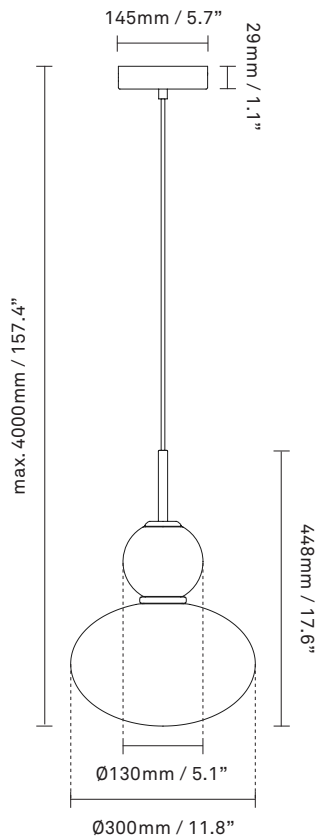

Rizzato 32 gives a soft and even light, making it ideal above a dining table or sofa. It is also suitable for the bedroom or the hallway. The pendant is height-adjustable.

Explore the rest of the Rizzato collection on our website, [here](#)

Product no.: EU - 2073001 / US - 3073001

Certifications: CE, ETL, IP20, Class I

Type: Pendant - indoor

For information about IP ratings, click [here](#)

Colour: Glass: opal white / Metal: satin brass
Cable: gold

Cleaning: Use a soft dry cloth to clean the product.
Do not use household cleaners.

Materials: Anodized metal, mouth-blown glass,
fabric covered cable

Light source: Socket: E14 / E26 (T38)
Max wattage: 40W LED
Voltage (V): 220-240V

Dimensions: $\varnothing$ 300mm / 11.8in x 448mm / 17.6in
Ceiling plate: $\varnothing$ 145mm / 5.7in
x 29mm / 1in
Cable length: 4000mm / 157.4in

See recommended light source [here](#)

Weight: 3010g

Light sources not included

Packaging: Dimensions: L: 400mm / 15.7 x
W: 280mm / 11in x H: 525mm / 20.6in
Weight: 980 g
Total weight incl. product: 3990 g
Number of parcels: 1
Material: Brown cardboard.

**Dimmable if installed with appropriate dimmable LED
light source(s) suitable for your dimmer circuit.**

Light source can be added to delivery on request or via our webshop at
nuura.com.

Works with appropriate lighting control module. Module can be added to
delivery on request.

Find our recommendations [here](#)