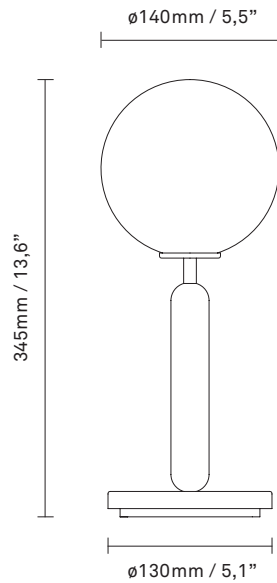

Miira Table is simple and timeless in design, and works well in both domestic and public spaces.

Explore the rest of the **Miira collection** on our website, [here](#)

Product no.: EU - 2038004 / US - 3038004

Certifications: CE, IP20, Class II

Type: Table light - indoor

For information about IP ratings, click [here](#)

Colour: Glass: opal white / Metal: brass

Cleaning: Use a soft dry cloth to clean the product.
Do not use household cleaners.

Materials: Anodized metal, mouth-blown glass

Dimensions: $\varnothing$ 140mm / 5,5in x 345mm / 13,6in
Glass: $\varnothing$ 140 / 5,5in

Light source: Socket: G9
Max wattage: 7W LED
Voltage (V): 220-240V / 120V

Weight: Armature + glass: 1390g

Packaging: Dimensions: L: 419mm / 16,5in x W: 155mm / 6,1in x H: 166mm / 6,5in
Weight: 440g
Total weight incl. product: 2370g
Number of parcels: 1
Material: Brown cardboard

See recommended light source [here](#)

Light sources not included

Dimmable if installed with appropriate dimmable LED light source(s) suitable for your dimmer circuit.

Light source can be added to delivery on request or via our webshop at nuura.com.

Works with appropriate lighting control module. Module can be added to delivery on request.

Find our recommendations [here](#)