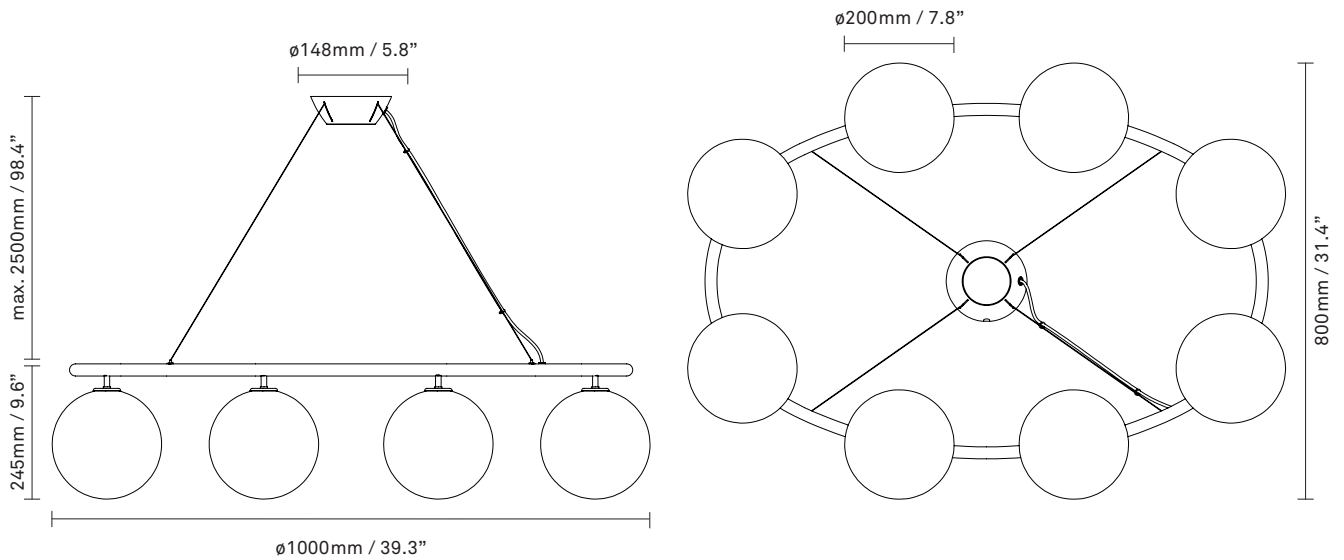

NUURA

MIIRA 8 OVAL
brass / opal

Design: Sofie Refer, 2023

Miira 8 Oval is a modern chandelier in an organic design. The oval shape makes the chandelier ideal as lighting above a long dining table or hanging above a large conference table.

Explore the rest of the **Miira collection** on our website, [here](#)

Product no.: EU - 2032016

Certifications: CE, IP20, Class I

Type: Chandelier - indoor

For information about IP ratings, click [here](#)

Colour: Glass: opal white / Metal: brass

Cleaning: Use a soft dry cloth to clean the product.
Do not use household cleaners.

Materials: Wet painted metal, mouth-blown glass

Dimensions: 800mm / 31.4in / 1000mm / 39.3in
x 245mm / 9.6in
Glass: \varnothing 200mm / 7.8in
Cable length: max. 2500mm / 98.4in

Light source: Socket: G9
Max wattage: 7W LED
Voltage (V): 220-240V / 120V

Weight: Armature + glass: 13020g

See recommended light source [here](#)

Packaging: Dimensions: L: 1200mm / 47.2in x W:
800mm / 31.4in x H: 1000mm / 39.3in
Weight: 9980g
Total weight incl. product: 23000g
Number of parcels: 9
Material: Brown cardboard