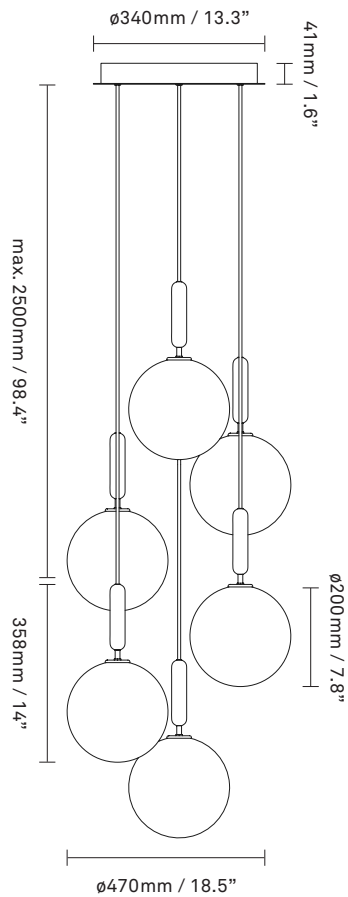

NUURA

MIIRA 6 LARGE
brass / opal

Design: Sofie Refer, 2020

Miira 6 Large in brass finish with mouth-blown opal white glass. Incl. Ceiling plate.

Explore the rest of the Miira collection on our website, [here](#)

Product no.: EU - 2031024 / US - 3031024

Certifications: CE, IP20, Class I

Type: Chandelier - indoor

For information about IP ratings, click [here](#)

Colour: Glass: opal white / Metal: brass
Cable: black

Cleaning: Use a soft dry cloth to clean the product.
Do not use household cleaners.

Materials: Anodized metal, mouth-blown glass,
fabric covered cable

Light source: Socket: G9
Max wattage: 7W LED
Voltage (V): 220-240V / 120V

Dimensions: 470mm / 18.5in x 358mm / 14in
Cable length: max. 2500mm / 98.4in

Weight: Armature + glass: 9950g

See recommended light source [here](#)

Packaging: Dimensions: L: 800mm / 31.4in x W:
600mm / 23.6in x H: 470mm / 18.5in
Weight: 7050g
Total weight incl. product: 17000g
Number of parcels: 7
Material: Brown cardboard