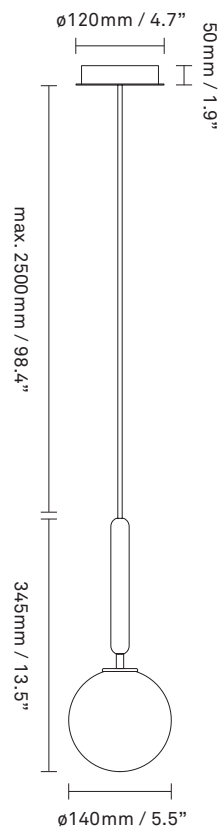

NUURA

MIIRA 1
brass / opal

Design: Sofie Refer, 2020

Miira 1 in brass finish with mouth-blown opal white glass. Incl. Ceiling plate.

Explore the rest of the **Miira collection** on our website, [here](#)

Product no.: EU - 2033004 / US - 3033003

Materials: Anodized metal, mouth-blown glass,
fabric covered cable

Light source: Socket: G9
Max wattage: 7W LED
Voltage (V): 220-240V / 120V

Dimensions: 140mm / 5.5in x 345mm / 13.5in
Cable length: max. 2500mm / 98.4in

Weight: Armature + glass: 1090g

See recommended light source [here](#)

Packaging: Dimensions: L: 424mm / 16.7in x W:
171mm / 6.7in x H: 170mm / 6.7in
Weight: 460g
Total weight incl. product: 1550g
Number of parcels: 1
Material: Brown cardboard