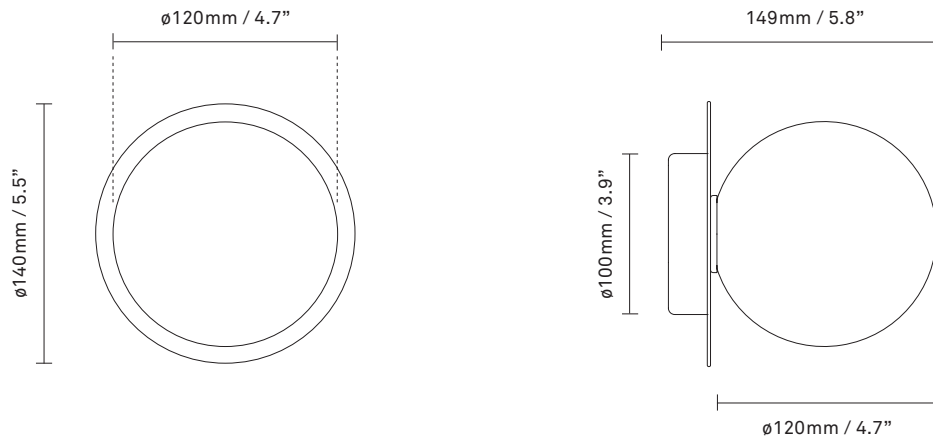

NUURA

LIILA 1 SMALL
nordic gold / optic clear

Design: Sofie Refer, 2022

Liila 1 Small works well as a single lamp or grouped in a decorative formation. Liila 1 Small also suits smaller rooms, the bathroom and the entrance hall.

Explore the rest of the Liila collection on our website, [here](#)

Product no.: EU - 2046049

Certifications: CE, IP44

Type: Wall / ceiling light - indoor

For information about IP ratings, click [here](#)

Colour: Glass: optic clear / Metal: nordic gold

Dimensions: 149mm / 5.8in x 140mm / 5.5in
Ceiling plate: \varnothing 100mm / 3.9in
Glass: \varnothing 120 / 4.7in

Weight: Armature + glass: 260g

See recommended light source [here](#)

Packaging: Dimensions: L: 220mm / 8.6in x W: 163mm / 6.4in x H: 163mm / 6.4in
Weight: 720g
Total weight incl. product: 980g
Number of parcels: 1
Material: Brown cardboard