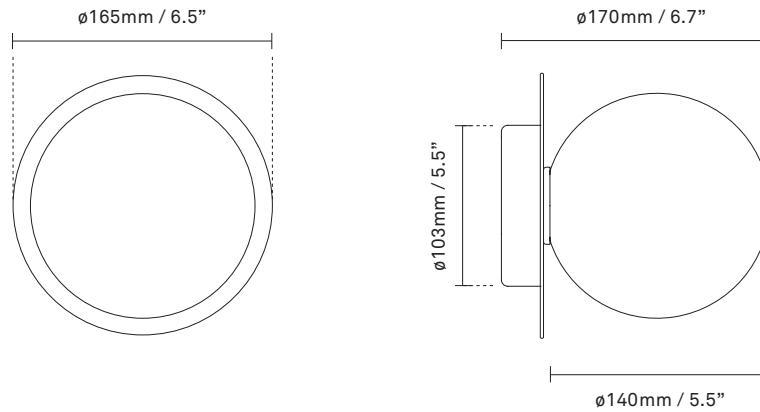

Liila 1 Medium works well as a single lamp or grouped in a decorative formation. Liila 1 Medium also suits smaller rooms, the bathroom and the entrance hall.

Explore the rest of the **Liila collection** on our website, [here](#)

Product no.: EU - 2046003 / US - 3046012

Certifications: CE, ETL, IP44, Class I

Type: Wall / ceiling light - indoor

For information about IP ratings, click [here](#)

Colour: Glass: optic clear / Metal: light silver

Cleaning: Use a soft dry cloth to clean the product.
Do not use household cleaners.

Materials: Powder-coated metal, mouth-blown glass

Light source: Socket: G9
Max wattage: 7W LED
Voltage (V): 220-240V / 120V

Dimensions: 165mm / 6,5in x 170mm / 6,7in
Ceiling plate: $\varnothing$ 103mm / 4in(EU)
 $\varnothing$ 140mm / 5,5in (US)
Glass: $\varnothing$ 140 / 5,5in

Weight: Armature + glass: 1000g

See recommended light source [here](#)

Packaging: Dimensions: L: 338mm / 13.3in x W:
194mm / 7.6in x H: 175mm / 6.9in
Weight: 480g
Total weight incl. product: 1480g
Number of parcels: 1
Material: Brown cardboard

Light sources not included

Dimmable if installed with appropriate dimmable LED light source(s) suitable for your dimmer circuit.

Light source can be added to delivery on request or via our webshop at [nuura.com](#).

Works with appropriate lighting control module. Module can be added to delivery on request.

Find our recommendations [here](#)