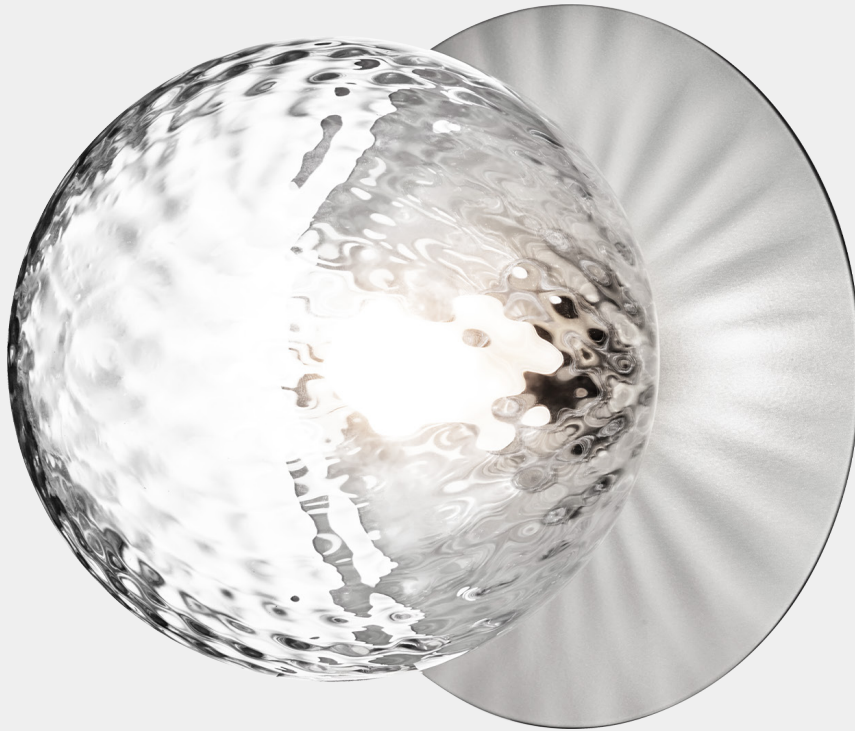

NUURA

LIILA 1 MEDIUM
light silver / optic clear

Design: Sofie Refer, 2018

Liila 1 Medium works well as a single lamp or grouped in a decorative formation. Liila 1 Medium also suits smaller rooms, the bathroom and the entrance hall.

Explore the rest of the **Liila collection** on our website, [here](#)

Product no.: EU - 2046003 / US - 3046012

Certifications: CE, ETL, IP44, Class I

Type: Wall / ceiling light - indoor

For information about IP ratings, click [here](#)

Colour: Glass: optic clear / Metal: light silver

Cleaning: Use a soft dry cloth to clean the product.
Do not use household cleaners.

Materials: Powder-coated metal, mouth-blown glass

Light source: Socket: G9
Max wattage: 7W LED
Voltage (V): 220-240V / 120V