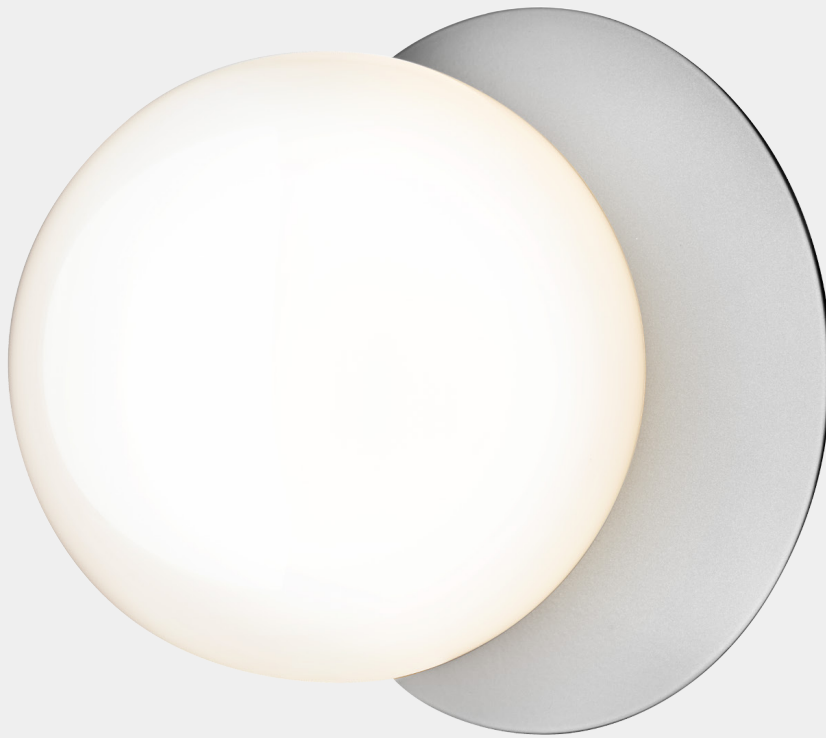

# NUURA

**LIILA 1 MEDIUM**  
**light silver / opal**

Design: Sofie Refer, 2018

**Liila 1 Medium** works well as a single lamp or grouped in a decorative formation. Liila 1 Medium also suits smaller rooms, the bathroom and the entrance hall.

Explore the rest of the **Liila collection** on our website, [here](#)

**Product no.:** EU - 2046004 / US - 3046013

**Certifications:** CE, ETL, IP44, Class I

**Type:** Wall / ceiling light - indoor

**For information about IP ratings, click [here](#)**

**Colour:** Glass: opal white / Metal: light silver

**Cleaning:** Use a soft dry cloth to clean the product.  
Do not use household cleaners.

**Materials:** Powder-coated metal, mouth-blown glass

**Light source:** Socket: G9  
Max wattage: 7W LED  
Voltage (V): 220-240V / 120V