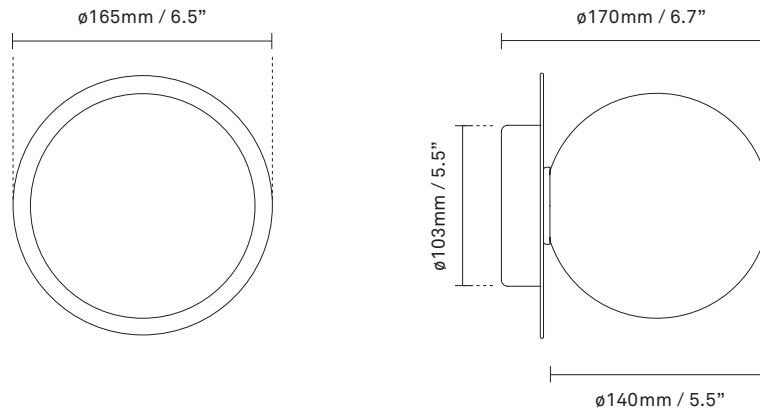

# NUURA

**LIILA 1 MEDIUM**  
**light silver / opal**

Design: Sofie Refer, 2018

**Liila 1 Medium** works well as a single lamp or grouped in a decorative formation. Liila 1 Medium also suits smaller rooms, the bathroom and the entrance hall.

Explore the rest of the **Liila collection** on our website, [here](#)

**Product no.:** EU - 2046004 / US - 3046013

**Certifications:** CE, ETL, IP44, Class I

**Type:** Wall / ceiling light - indoor

**For information about IP ratings, click [here](#)**

**Dimensions:** 165mm / 6,5in x 170mm / 6,7in  
Ceiling plate: ø103mm / 4in(EU)  
ø140mm / 5,5in (US)  
Glass: ø140 / 5,5in

**Weight:** Armature + glass: 1000g

**See recommended light source [here](#)**

**Packaging:** Dimensions: L: 338mm / 13.3in x W:  
194mm / 7.6in x H: 175mm / 6.9in  
Weight: 480g  
Total weight incl. product: 1480g  
Number of parcels: 1  
Material: Brown cardboard

**Light sources not included**