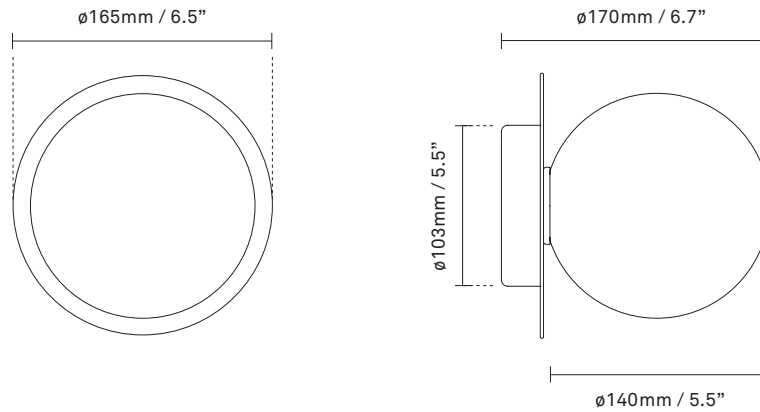

# NUURA

**LIILA 1 MEDIUM**  
**dark bronze / opal**

Design: Sofie Refer, 2022

**Liila 1 Medium** works well as a single lamp or grouped in a decorative formation. Liila 1 Medium also suits smaller rooms, the bathroom and the entrance hall.

Explore the rest of the **Liila collection** on our website, [here](#)

**Product no.:** EU - 2046036 / US - 3046029

**Certifications:** CE, ETL, IP44, Class I

**Type:** Wall / ceiling light - indoor

**For information about IP ratings, click [here](#)**

**Dimensions:** 165mm / 6,5in x 170mm / 6,7in  
Ceiling plate:  $\varnothing$ 103mm / 4in(EU)  
 $\varnothing$ 140mm / 5,5in (US)  
Glass:  $\varnothing$ 140 / 5,5in

**Weight:** Armature + glass: 1000g

**See recommended light source [here](#)**

**Packaging:** Dimensions: L: 338mm / 13.3in x W:  
194mm / 7.6in x H: 175mm / 6.9in  
Weight: 480g  
Total weight incl. product: 1480g  
Number of parcels: 1  
Material: Brown cardboard