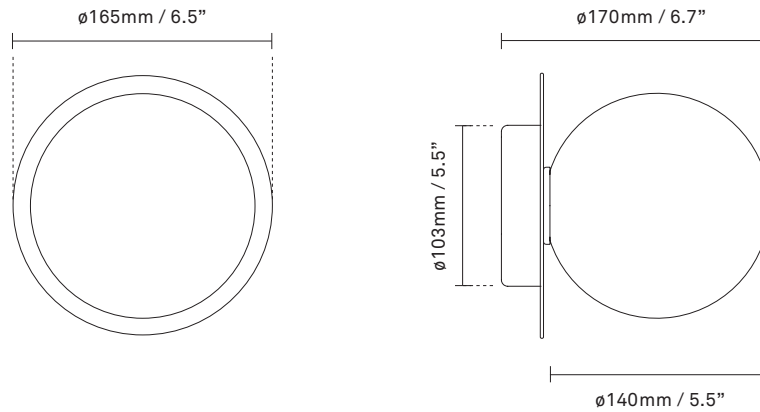

Liila 1 Medium works well as a single lamp or grouped in a decorative formation. Liila 1 Medium also suits smaller rooms, the bathroom and the entrance hall.

Explore the rest of the **Liila collection** on our website, [here](#)

Product no.: EU - 2046026 / US - 3046019

Certifications: CE, ETL, IP44, Class I

Type: Wall / ceiling light - indoor

For information about IP ratings, click [here](#)

Colour: Glass: optic clear / Metal: black

Cleaning: Use a soft dry cloth to clean the product.
Do not use household cleaners.

Materials: Powder-coated metal, mouth-blown glass

Light source: Socket: G9
Max wattage: 7W LED
Voltage (V): 220-240V / 120V

Dimensions: 165mm / 6,5in x 170mm / 6,7in
Ceiling plate: ø103mm / 4in(EU)
ø140mm / 5,5in (US)
Glass: ø140 / 5,5in

See recommended light source [here](#)

Weight: Armature + glass: 1000g

Light sources not included

Packaging: Dimensions: L: 338mm / 13.3in x W:
194mm / 7.6in x H: 175mm / 6.9in
Weight: 480g
Total weight incl. product: 1480g
Number of parcels: 1
Material: Brown cardboard

Dimmable if installed with appropriate dimmable LED light source(s) suitable for your dimmer circuit.

Light source can be added to delivery on request or via our webshop at [nuura.com](#).

Works with appropriate lighting control module. Module can be added to delivery on request.

Find our recommendations [here](#)