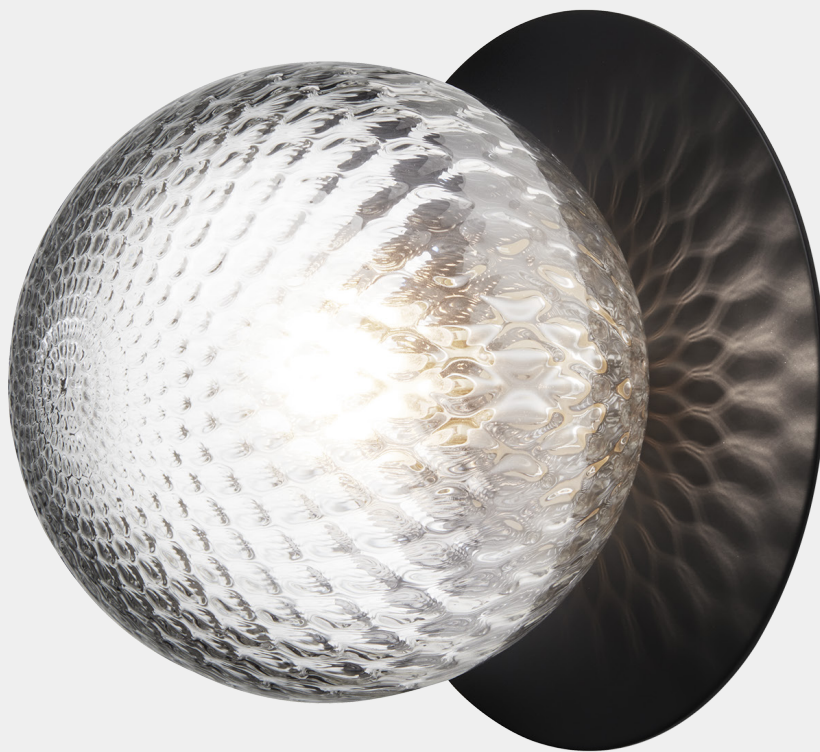

NUURA

LIILA 1 MEDIUM
black / optic clear

Design: Sofie Refer, 2022

Liila 1 Medium works well as a single lamp or grouped in a decorative formation. Liila 1 Medium also suits smaller rooms, the bathroom and the entrance hall.

Explore the rest of the **Liila collection** on our website, [here](#)

Product no.: EU - 2046026 / US - 3046019

Certifications: CE, ETL, IP44, Class I

Type: Wall / ceiling light - indoor

For information about IP ratings, click [here](#)

Colour: Glass: optic clear / Metal: black

Cleaning: Use a soft dry cloth to clean the product.
Do not use household cleaners.

Materials: Powder-coated metal, mouth-blown glass

Light source: Socket: G9
Max wattage: 7W LED
Voltage (V): 220-240V / 120V