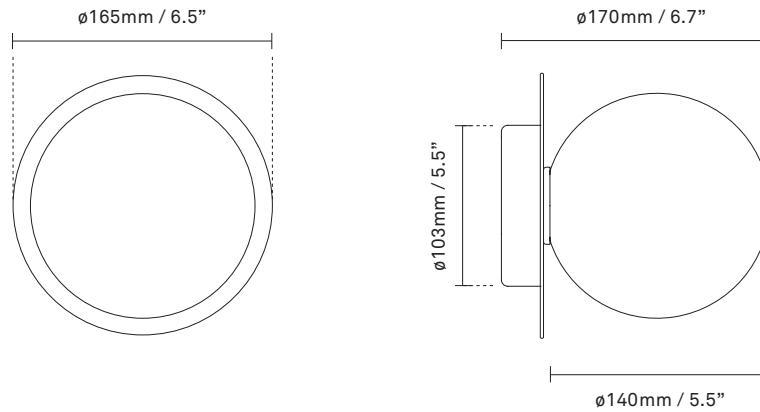

Liila 1 Medium works well as a single lamp or grouped in a decorative formation. Liila 1 Medium also suits smaller rooms, the bathroom and the entrance hall.

Explore the rest of the **Liila collection** on our website, [here](#)

Product no.: EU - 2046028 / US - 3046021

Certifications: CE, ETL, IP44, Class I

Type: Wall / ceiling light - indoor

For information about IP ratings, click [here](#)

Colour: Glass: opal white / Metal: black

Cleaning: Use a soft dry cloth to clean the product.
Do not use household cleaners.

Materials: Powder-coated metal, mouth-blown glass

Light source: Socket: G9
Max wattage: 7W LED
Voltage (V): 220-240V / 120V

Dimensions: 165mm / 6,5in x 170mm / 6,7in
Ceiling plate: ø103mm / 4in(EU)
ø140mm / 5,5in (US)
Glass: ø140 / 5,5in

Weight: Armature + glass: 1000g

See recommended light source [here](#)

Packaging: Dimensions: L: 338mm / 13.3in x W:
194mm / 7.6in x H: 175mm / 6.9in
Weight: 480g
Total weight incl. product: 1480g
Number of parcels: 1
Material: Brown cardboard

Light sources not included

Dimmable if installed with appropriate dimmable LED light source(s) suitable for your dimmer circuit.

Light source can be added to delivery on request or via our webshop at [nuura.com](#).

Works with appropriate lighting control module. Module can be added to delivery on request.

Find our recommendations [here](#)