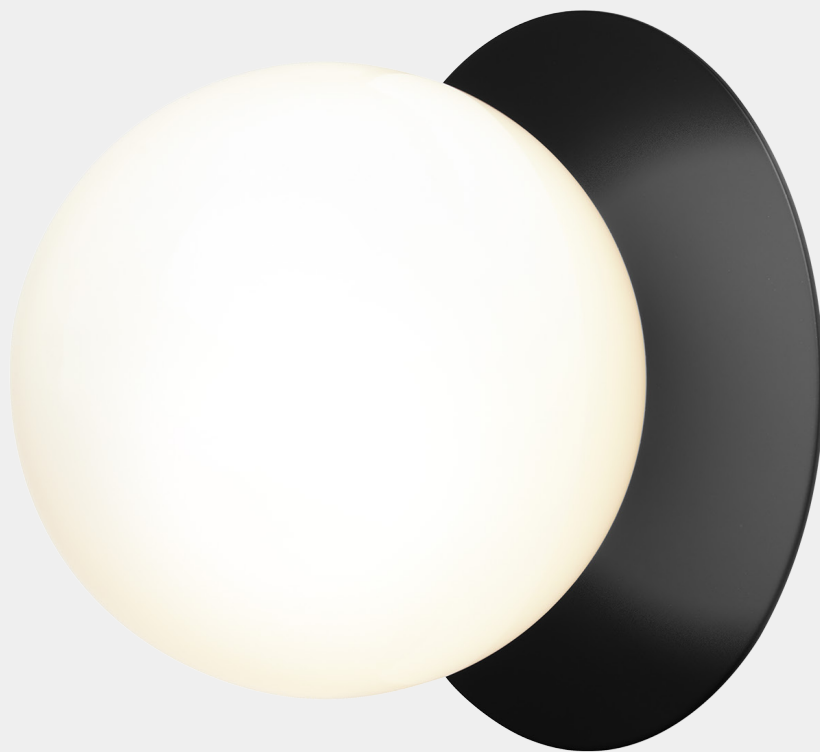

NUURA

LIILA 1 MEDIUM
black / opal

Design: Sofie Refer, 2022

Liila 1 Medium works well as a single lamp or grouped in a decorative formation. Liila 1 Medium also suits smaller rooms, the bathroom and the entrance hall.

Explore the rest of the **Liila collection** on our website, [here](#)

Product no.: EU - 2046028 / US - 3046021

Certifications: CE, ETL, IP44, Class I

Type: Wall / ceiling light - indoor

For information about IP ratings, click [here](#)

Colour: Glass: opal white / Metal: black

Cleaning: Use a soft dry cloth to clean the product.
Do not use household cleaners.

Materials: Powder-coated metal, mouth-blown glass

Light source: Socket: G9
Max wattage: 7W LED
Voltage (V): 220-240V / 120V