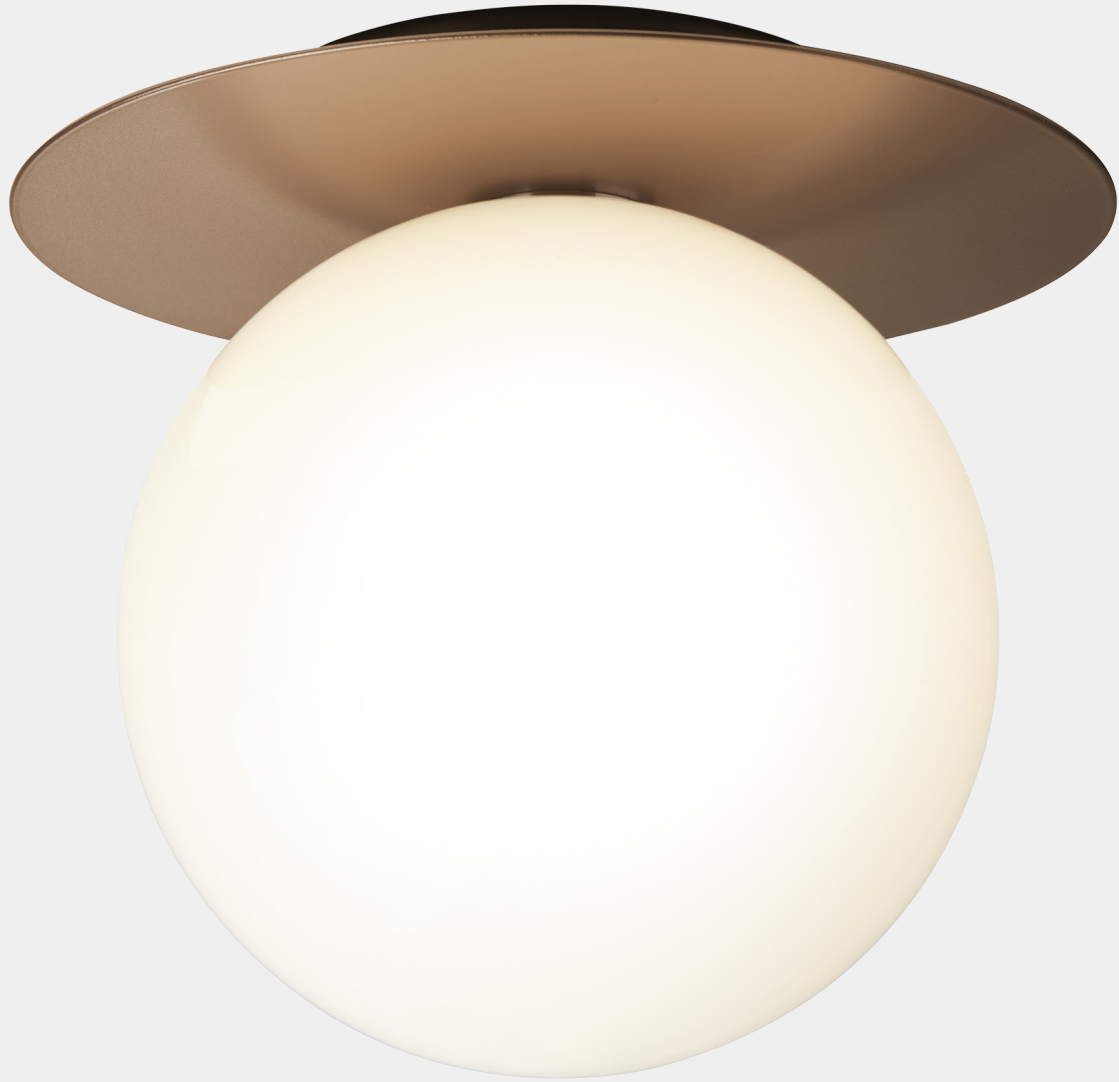

NUURA

LIILA 1 LARGE
dark bronze / opal

Design: Sofie Refer, 2022

Liila 1 Large works well as a single lamp or grouped in a decorative formation. Liila 1 Large also suits smaller rooms, the bathroom and the entrance hall.

Explore the rest of the Liila collection on our website, [here](#)

Product no.: EU - 2046040 / US - 3046033

Certifications: CE, ETL, IP44, Class I

Type: Wall / ceiling light - indoor

For information about IP ratings, click [here](#)

Colour: Glass: opal white / Metal: dark bronze

Cleaning: Use a soft dry cloth to clean the product.
Do not use household cleaners.

Materials: Powder-coated metal, mouth-blown glass

Light source: Socket: G9
Max wattage: 7W LED
Voltage (V): 220-240V / 120V

Dimensions: 255mm / 10in x 230mm / 9in
Ceiling plate: \varnothing 140mm / 5.5in(EU)
 \varnothing 145mm / 5.7in (US)
Glass: \varnothing 200 / 7.9in

See recommended light source [here](#)

Weight: Armature + glass: 1190g