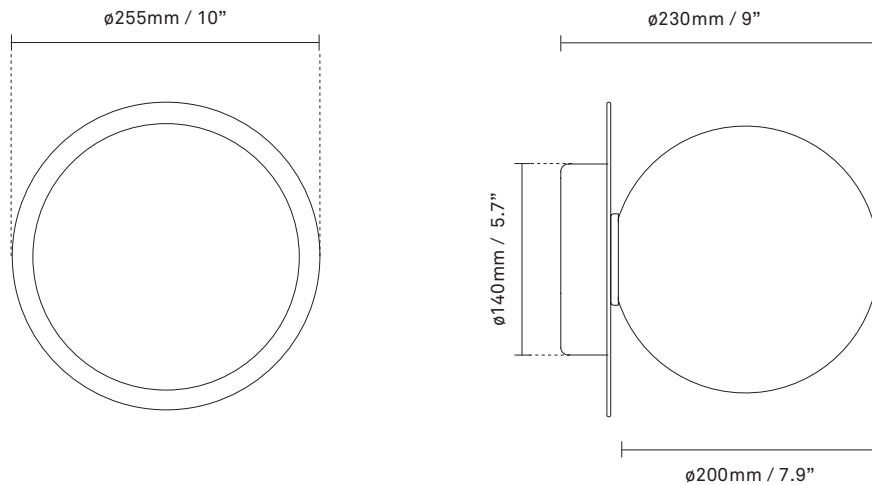

NUURA

LIILA 1 LARGE
dark bronze / opal

Design: Sofie Refer, 2022

Liila 1 Large works well as a single lamp or grouped in a decorative formation. Liila 1 Large also suits smaller rooms, the bathroom and the entrance hall.

Explore the rest of the Liila collection on our website, [here](#)

Product no.: EU - 2046040 / US - 3046033

Certifications: CE, ETL, IP44, Class I

Type: Wall / ceiling light - indoor

For information about IP ratings, click [here](#)

Dimensions: 255mm / 10in x 230mm / 9in
Ceiling plate: \varnothing 140mm / 5.5in(EU)
 \varnothing 145mm / 5.7in (US)
Glass: \varnothing 200 / 7.9in

See recommended light source [here](#)

Weight: Armature + glass: 1190g

Light sources not included

Packaging: Dimensions: L: 523mm / 20.6in x W: 303mm / 11.9in x H: 238mm / 9.4in
Weight: 1010g
Total weight incl. product: 2200g
Number of parcels: 1
Material: Brown cardboard