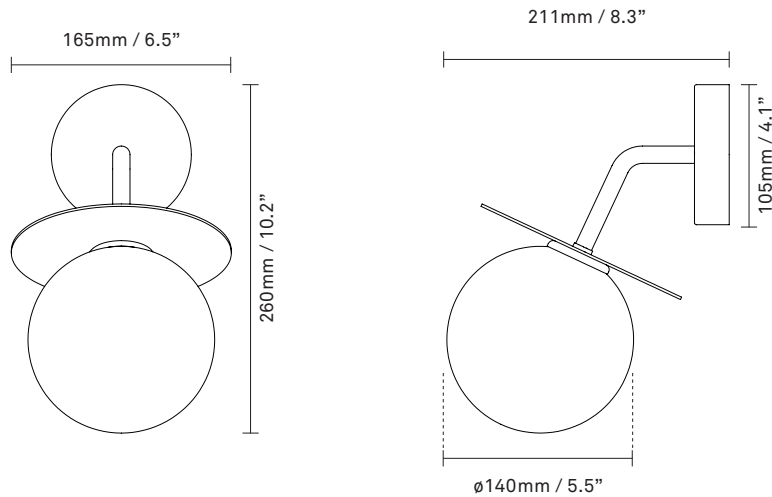

Liila Wall Outdoor is an extension of the Liila collection and designed to be mounted outside on exterior walls.

Explore the rest of the Liila collection on our website, [here](#)

Product no.: EU - 2045001

Certifications: CE, IP54, Class I

Type: Wall light - outdoor

Cleaning: Use a soft dry cloth to clean the product.
Do not use household cleaners.

Colour: Glass: opal white / Metal: dark bronze

Materials: Powder-coated metal, mouth-blown glass

Light source: Socket: G9
Max wattage: 7W LED
Voltage (V): 220-240V / 120V

Dimensions: 165mm / 6.5in x 260mm / 10.2in
Ceiling plate: 105mm / 4.1in
Glass: $\varnothing$ 140 / 5.5in

See recommended light source [here](#)

Weight: Armature + glass: 730g

Light sources not included

Packaging: Dimensions: L: 375mm / 14.7in x
W: 180mm / 7in x H: 190mm / 7.5in
Weight: 450g
Total weight incl. product: 1180g
Number of parcels: 1
Material: Brown cardboard

Dimmable if installed with appropriate dimmable LED light source(s) suitable for your dimmer circuit.

Light source can be added to delivery on request or via our webshop at [nuura.com](#).

Works with appropriate lighting control module. Module can be added to delivery on request.

Find our recommendations [here](#)