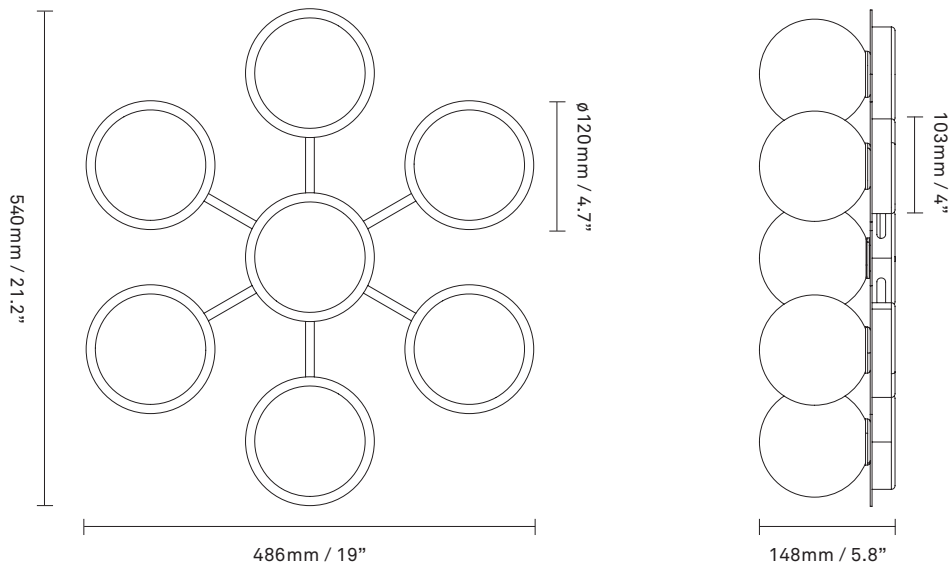

NUURA

LIILA STAR
nordic gold / opal

Design: Sofie Refer, 2021

Liila Star has a Nordic simplistic yet sensuous look due to the fine reflections in the glass and metal. The mouth-blown glass is framed by the metal disc in soft metallic finish. Wall plate fits US 3½" pan cake bracket.

Explore the rest of the **Liila collection** on our website, [here](#)

Product no.: EU - 2041006 / US - 3041006

Certifications: CE, ETL, IP20, Class I

Type: Wall / ceiling light - indoor

For information about IP ratings, click [here](#)

Dimensions: 486mm / 19in x 540mm / 21.2in x 148mm / 5.8in
Ceiling Plate: D103 mm / 4in, fits US 3½" pan cake bracket
Glass: ø120mm / 4.7in

See recommended light source [here](#)

Weight: Armature + glass: 5000g

Light sources not included

Packaging: Dimensions: L: 565mm x W: 515mm x H: 175mm
Weight: 1100g
Total weight incl. product: 6100g
Number of parcels: 1
Material: Brown cardboard.

Dimmable if installed with appropriate dimmable LED light source(s) suitable for your dimmer circuit.