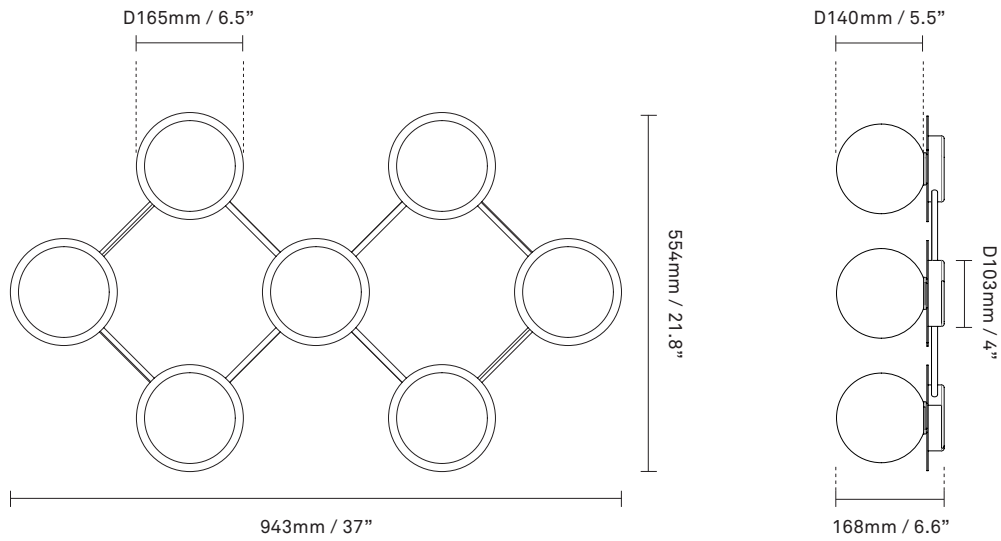

NUURA

LIILA 7
nordic gold / opal

Design: Sofie Refer, 2021

Liila 7 has a Nordic simplistic yet sensuous look due to the fine reflections in the glass and metal. The mouth-blown glass is framed by the metal disc in soft metallic finish. Wall plate fits US 3½" pan cake bracket.

Explore the rest of the **Liila collection** on our website, [here](#)

Product no.: EU - 2041004 / US - 3041004

Certifications: CE, ETL, IP20, Class I

Type: Wall / ceiling light - indoor

For information about IP ratings, click [here](#)

Colour: Glass: opal white / Metal: nordic gold

Materials: Powder-coated metal, mouth-blown glass

Cleaning: Use a soft dry cloth to clean the product.
Do not use household cleaners.

Dimensions: 943mm / 37in x 554mm / 21.8in
Ceiling plate: D103mm / 4in
Glass: ø140mm / 5.5in

Light source: Socket: G9
Max wattage: 7W LED
Voltage (V): 220-240V / 120V

Weight: Armature + glass: 7100g

See recommended light source [here](#)

Packaging: Dimensions: L: 910mm / 35.8in
x W: 520mm / 20.4in x H: 205mm / 8in
Weight: 2100g
Total weight incl. product: 9200g
Number of parcels: 1
Material: Brown cardboard.