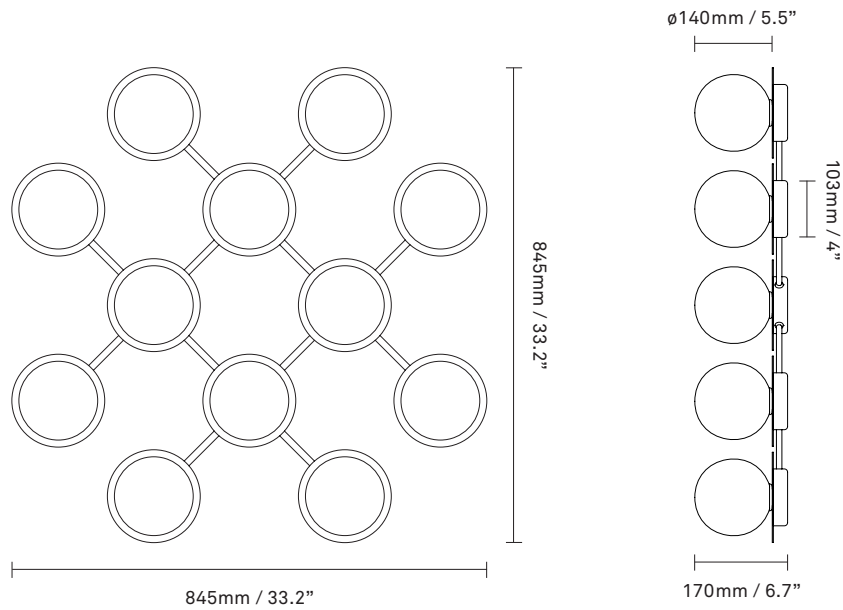

NUURA

LIILA 12
nordic gold / opal

Design: Sofie Refer, 2018

Liila 12 has a Nordic simplistic yet sensuous look due to the fine reflections in the glass and metal. The mouth-blown glass is framed by the metal disc in soft metallic finish. Wall plate fits US 3½" pan cake bracket.

Explore the rest of the **Liila collection** on our website, [here](#)

Product no.: EU - 2041002 US - 3041002

Certifications: CE, IP20, Class I

Type: Wall / ceiling light - indoor

For information about IP ratings, click [here](#)

Colour: Glass: opal white / Metal: nordic gold

Materials: Powder-coated metal, mouth-blown glass

Cleaning: Use a soft dry cloth to clean the product.
Do not use household cleaners.

Dimensions: 845mm / 33.2in x 845mm / 33.2in x 170mm / 6.7in
Wall plate: ø103mm / 4in(EU)
ø140mm / 5.5in (US)
Glass: ø140mm / 5.5in

Light source: Socket: G9
Max wattage: 7W LED
Voltage (V): 220-240V / 120V

Weight: Armature + glass: 14300g

See recommended light source [here](#)

Packaging: Dimensions: L: 870mm / 34.2in
x W: 865mm / 34in x H: 230mm / 9in
Weight: 6200g
Total weight incl. product: 20500g
Number of parcels: 1
Material: Brown cardboard.