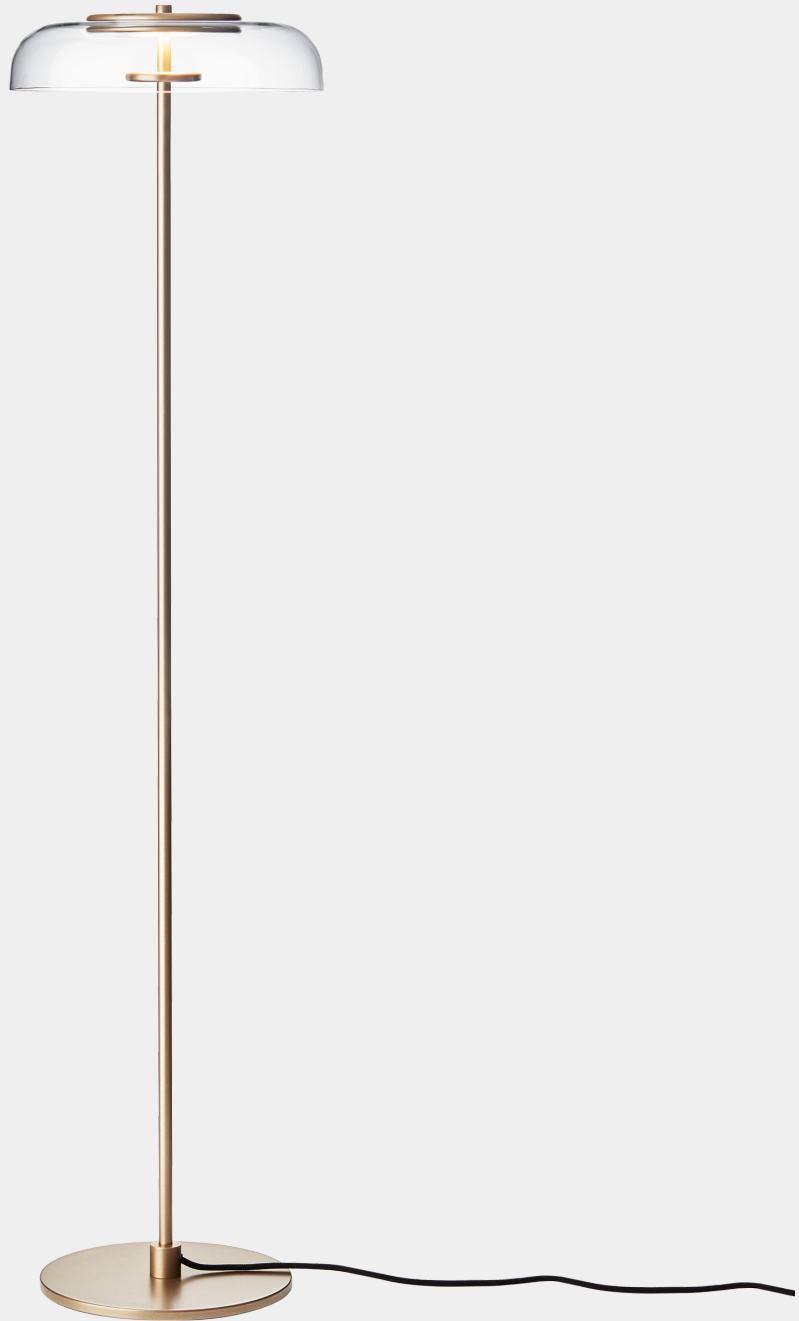

# NUURA

**BLOSSI FLOOR**  
**nordic gold / clear**

Design: Sofie Refer, 2018

**Blossi Floor** in mouth-blown clear glass and nordic gold finish.

Explore the rest of the Blossi collection on our website, [here](#)

**Product no.:** EU - 2027008

**Certifications:** CE, UKCA

**Type:** Floor light - indoor

**For information about IP ratings, click [here](#)**

**Colour:** Glass: clear / Metal: nordic gold  
Cable: black

**Cleaning:** Use a soft dry cloth to clean the product.  
Do not use household cleaners.

**Materials:** Powder coated metal, mouth-blown glass

**Light source:** Blossi CV LED (D60-2835-3C6B-12V-6W)  
Replaceable LED module  
Energy efficiency class: G  
CCT.: 2700K  
SDCM.: <3  
Luminous flux: 460lm  
CRI: 93Ra

**Dimensions:**  $\varnothing 290\text{mm} / \varnothing 11.4\text{in} \times 1200\text{mm} / 47.2\text{in}$   
Cable length: 2000mm / 78.7in

**Weight:** Armature + glass: 5900g

**Packaging:** Dimensions: L: 1230mm / 48.4in  
x W: 310mm / 12.2in x H: 215mm / 8.4in  
Weight: 2400g  
Total weight incl. product: 8300g  
Number of parcels: 1  
Material: Brown cardboard