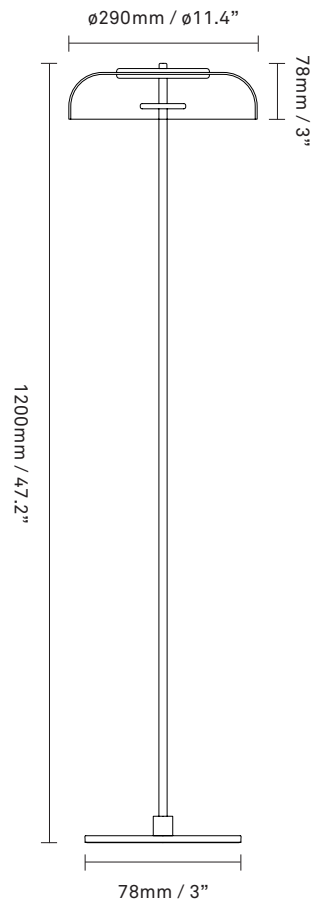

# NUURA

**BLOSSI FLOOR**  
**nordic gold / clear**

Design: Sofie Refer, 2018

**Blossi Floor** in mouth-blown clear glass and nordic gold finish.

Explore the rest of the Blossi collection on our website, [here](#)

**Product no.:** EU - 2027008

**Certifications:** CE, UKCA

**Type:** Floor light - indoor

**For information about IP ratings, click [here](#)**

**Colour:** Glass: clear / Metal: nordic gold  
Cable: black

**Dimensions:**  $\varnothing 290\text{mm} / \varnothing 11.4\text{in} \times 1200\text{mm} / 47.2\text{in}$   
Cable length: 2000mm / 78.7in

**Weight:** Armature + glass: 5900g

**Packaging:** Dimensions: L: 1230mm / 48.4in  
x W: 310mm / 12.2in x H: 215mm / 8.4in  
Weight: 2400g  
Total weight incl. product: 8300g  
Number of parcels: 1  
Material: Brown cardboard