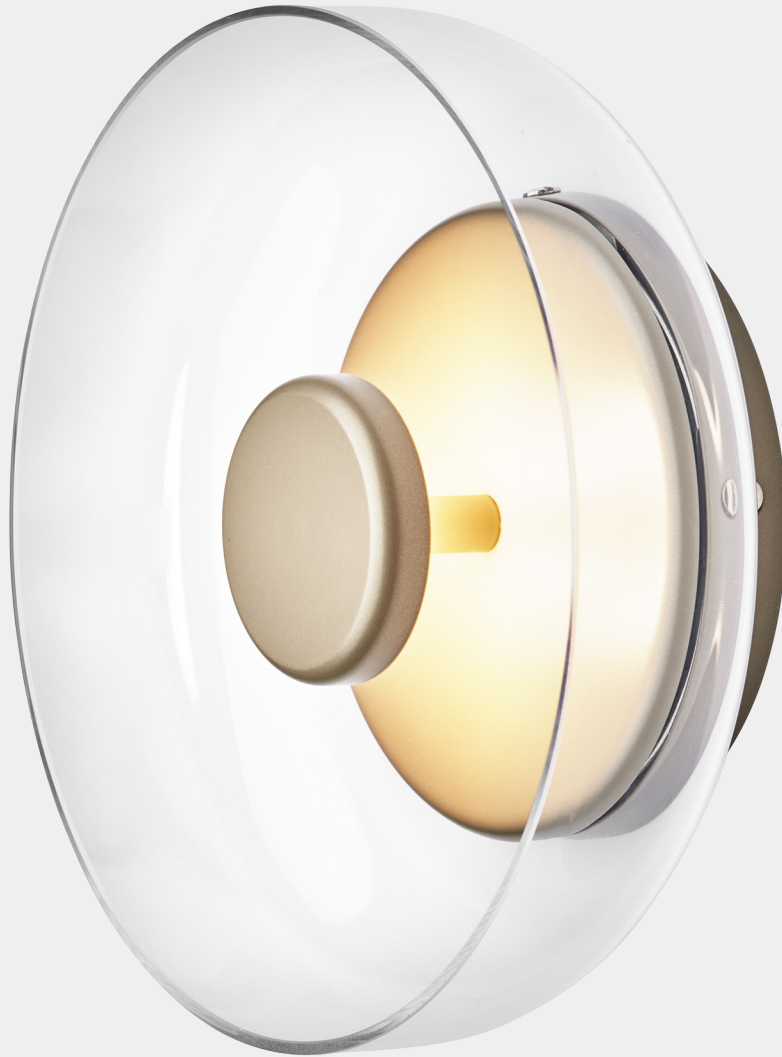

NUURA

BLOSSI WALL
nordic gold / clear

Design: Sofie Refer, 2018

Blossi Wall has a balanced graphic look suitable for domestic and public spaces.

Explore the rest of the Blossi collection on our website, [here](#)

Product no.: EU - 2026009

Certifications: CE, UKCA

Type: Wall / ceiling light - indoor

For information about IP ratings, click [here](#)

Colour: Glass: clear / Metal: nordic gold

Materials: Powder coated metal, mouth-blown glass

Cleaning: Use a soft dry cloth to clean the product.
Do not use household cleaners.

Dimensions: ø230mm / ø9in x 90mm / 3.5in

Light source: Blossi CC LED (D60-2835-5C4B-CC-HT)
Replaceable LED module
Energy efficiency class: F
CCT.: 2700K
SDCM.: <3
Luminous flux: 700lm
CRI: 92Ra

Weight: Armature + glass: 1700g

Packaging: Dimensions: L: 250mm / 9.8in x
W: 255mm / 10 in x H: 190mm / 7.4in
Weight: 700g
Total weight incl. product: 2400g
Number of parcels: 1
Material: Brown cardboard