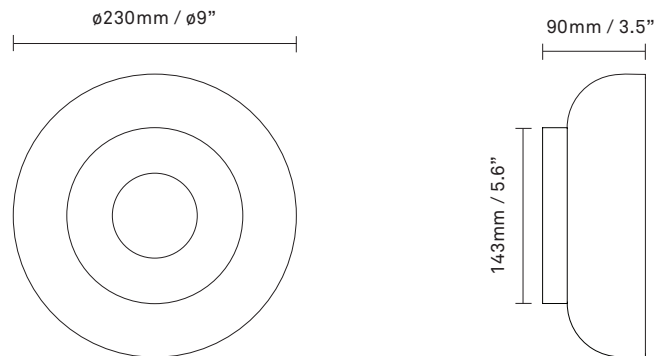

Blossi Wall has a balanced graphic look suitable for domestic and public spaces.

Explore the rest of the Blossi collection on our website, [here](#)

Product no.: EU - 2026009

Certifications: CE, UKCA

Type: Wall / ceiling light - indoor

For information about IP ratings, click [here](#)

Colour: Glass: clear / Metal: nordic gold

Materials: Powder coated metal, mouth-blown glass

Cleaning: Use a soft dry cloth to clean the product.
Do not use household cleaners.

Dimensions: ø230mm / ø9in x 90mm / 3.5in

Light source: Blossi CC LED (D60-2835-5C4B-CC-HT)
Replaceable LED module
Energy efficiency class: F
CCT.: 2700K
SDCM.: <3
Luminous flux: 700lm
CRI: 92Ra

Weight: Armature + glass: 1700g

Packaging: Dimensions: L: 250mm / 9.8in x
W: 255mm / 10 in x H: 190mm / 7.4in
Weight: 700g
Total weight incl. product: 2400g
Number of parcels: 1
Material: Brown cardboard

Electrical Dimmable driver integrated
Input voltage: 220-240Vac
Output: 13-24Vdc / 400mA
Power: Max 9.6W
IP-class: IP20
Insultation: Class I