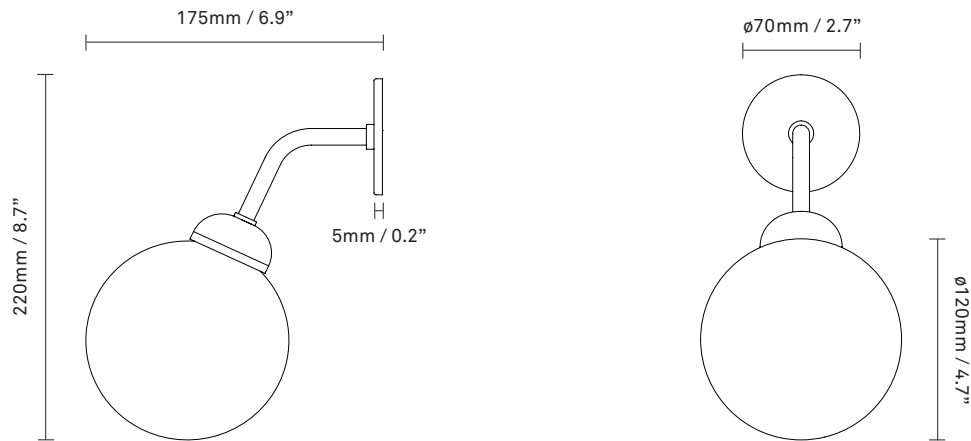

NUURA

APIALES WALL HARD-WIRED
brushed brass / opal white

Design: Sofie Refer, 2021

Apiales Wall Hard-Wired is connected directly to the electrical wiring in the wall. A classic wall plate version of the Apiales Wall lamp is also available.

Explore the rest of the **Apiales collection** on our website, [here](#)

Product no.: EU - 2055003 / US - 3055003

Certifications: CE, ETL, IP20, Class I

Type: Wall light - Indoor

For information about IP ratings, click [here](#)

Colour: Glass: opal white / Metal: brushed brass

Cleaning: Use a soft dry cloth to clean the product.
Do not use household cleaners.

Materials: Anodized metal, mouth-blown glass

Dimensions: 175mm / 6,9in x 220mm / 8,7in
Glass: \varnothing 120 / 4,7in

Light source: Socket: G9
Max wattage: 5W LED
Voltage (V): 220-240V / 120V

Weight: Armature + glass: 360g

Packaging: Dimensions: L: 355mm / 13.9in
x W: 150mm / 5.9in x H: 155mm / 6.1in
Weight: 260g
Total weight incl. product: 620g
Number of parcels: 1
Material: Brown cardboard